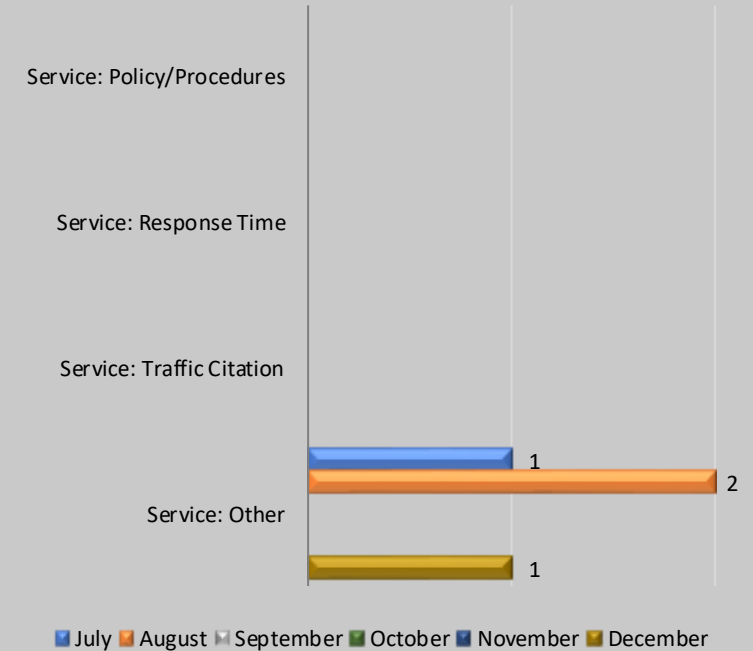

SERVICE COMPLAINTS BY CATEGORY