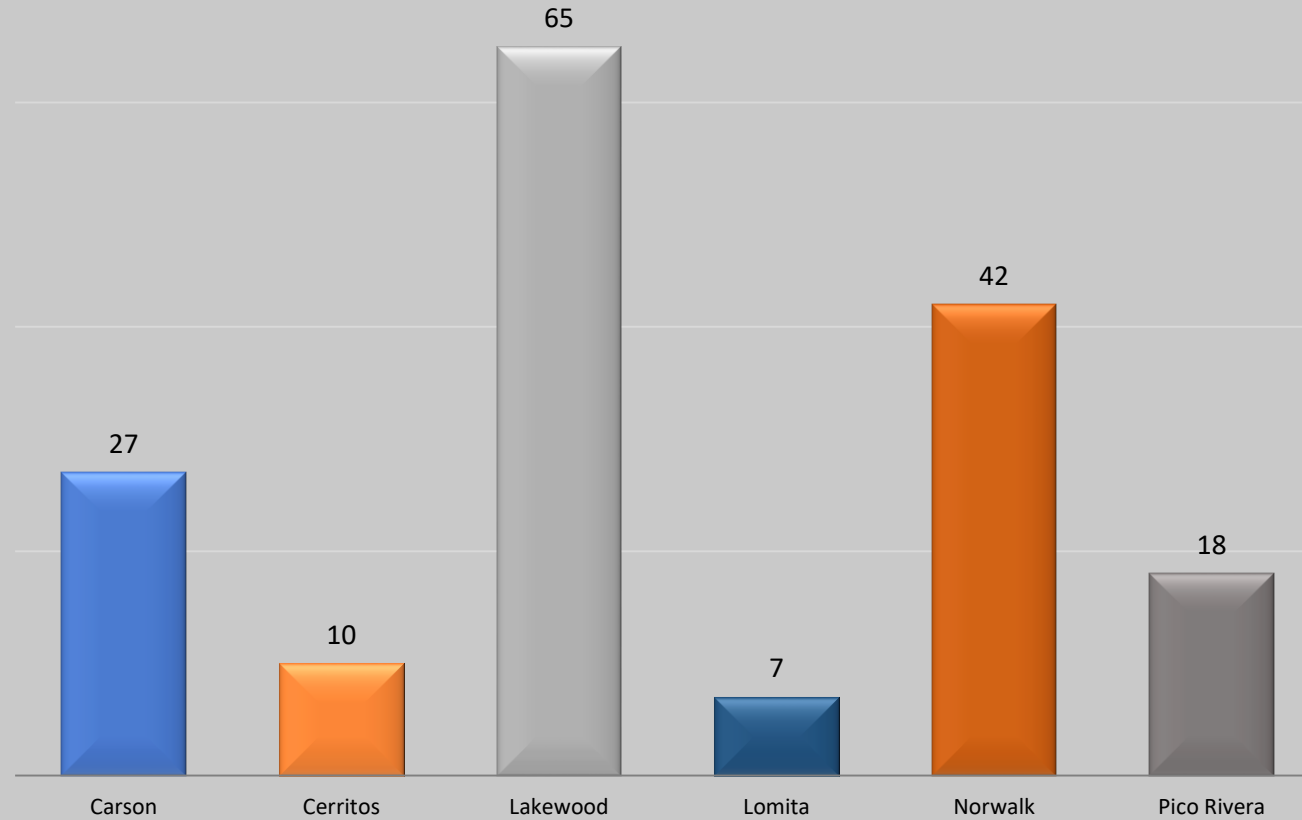

TOTAL FORCE BY CATEGORY

Counts represent the number of actual Force Incidents EXCLUDING shootings.

USE OF FORCE CONTRIBUTING FACTORS

*Mental history was only box marked on force report

TOTAL FORCE

Use of Force July - December 2017

South Patrol Division

TOTAL FORCE BY STATION

Counts represent the number of actual Force Incidents EXCLUDING shootings.

Use of Force July - December 2017 Carson Station

TOTAL FORCE BY CATEGORY

Counts represent the number of actual Force Incidents EXCLUDING shootings.