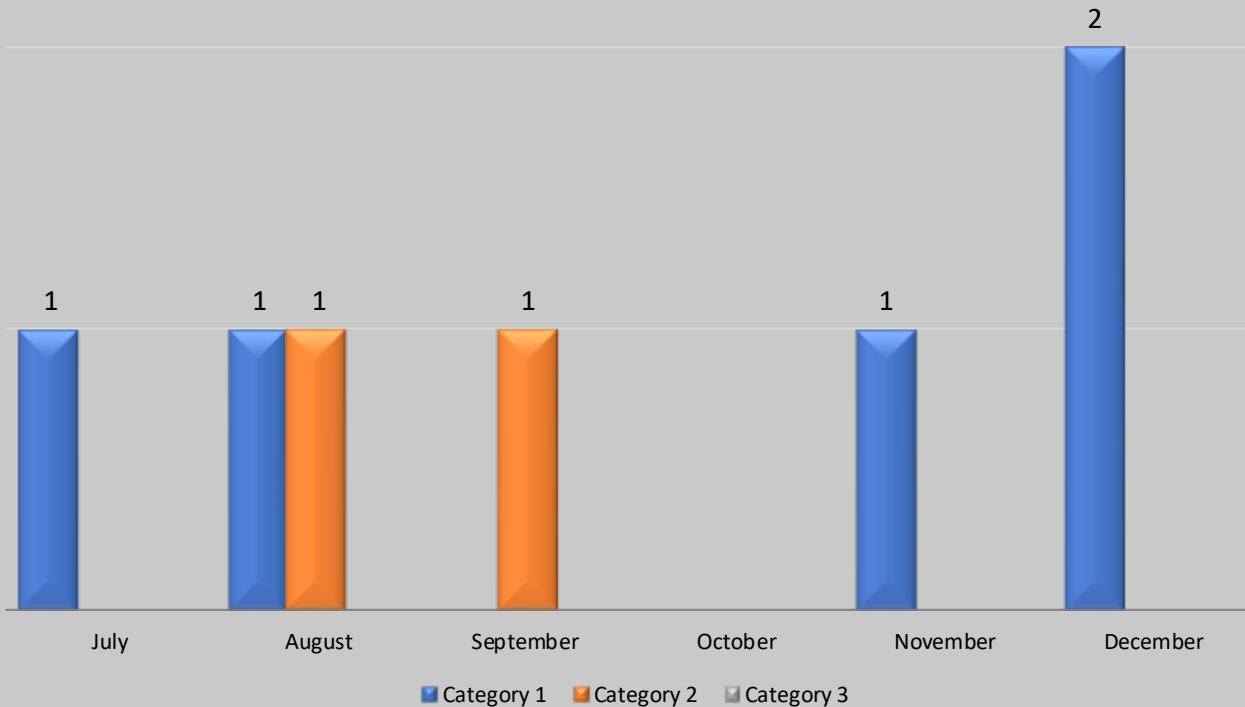

USE OF FORCE CONTRIBUTING FACTORS

*Mental history was only box marked on force report

TOTAL FORCE

Use of Force July - December 2017

Lakewood Station

TOTAL FORCE BY CATEGORY

Counts represent the number of actual Force Incidents EXCLUDING shootings.

USE OF FORCE CONTRIBUTING FACTORS

*Mental history was only box marked on force report

TOTAL FORCE

Use of Force July - December 2017

Lomita Station

TOTAL FORCE BY CATEGORY

Counts represent the number of actual Force Incidents EXCLUDING shootings.

USE OF FORCE CONTRIBUTING FACTORS

*Mental history was only box marked on force report

TOTAL FORCE

Use of Force July - December 2017 Norwalk Station

TOTAL FORCE BY CATEGORY

Counts represent the number of actual Force Incidents EXCLUDING shootings.

USE OF FORCE CONTRIBUTING FACTORS

*Mental history was only box marked on force report

TOTAL FORCE

Use of Force July - December 2017

Pico Rivera Station

TOTAL FORCE BY CATEGORY

Counts represent the number of actual Force Incidents EXCLUDING shootings.