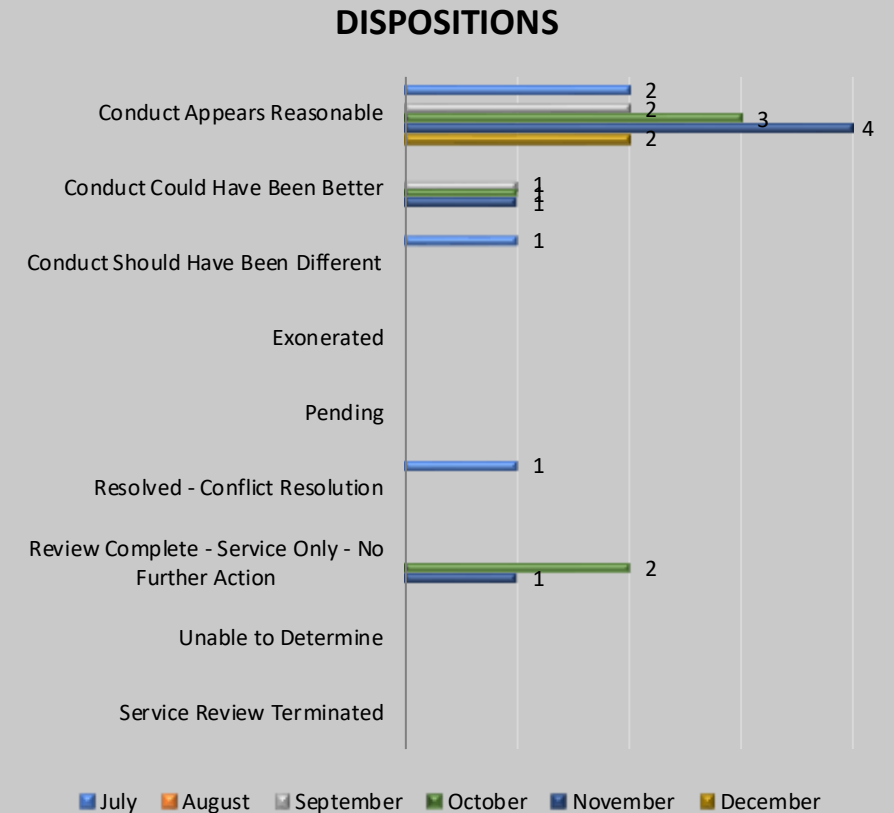

Watch Commander Service Comment Reports Complaints – Personnel & Service July - December 2017 *Lakewood Station*

WCSCR's

DISPOSITIONS

Total number of dispositions may not match total number of complaints as each form may have more than one named personnel on it.

Watch Commander Service Comment Reports Complaints – Personnel & Service July - December 2017 *Lakewood Station*

PERSONNEL COMPLAINTS BY CATEGORY

SERVICE COMPLAINTS BY CATEGORY

Total complaints form counts may not match personnel or service complaints, as each complaint form may have more than one complaint category.

Watch Commander Service Comment Reports Complaints – Personnel & Service July - December 2017 *Lomita Station*

Total number of dispositions may not match total number of complaints as each form may have more than one named personnel on it.