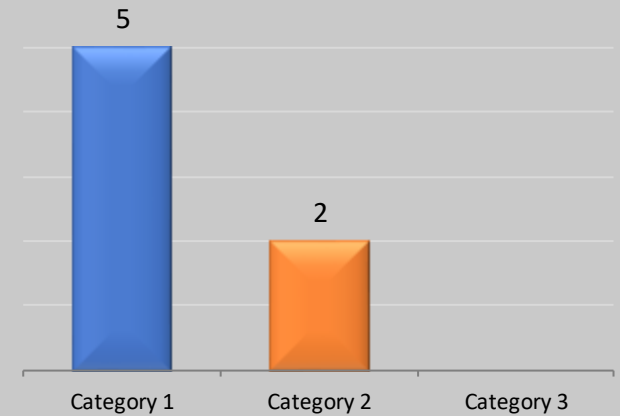

USE OF FORCE CONTRIBUTING FACTORS

*Mental history was only box marked on force report

TOTAL FORCE

Use of Force July - December 2017

Lakewood Station

TOTAL FORCE BY CATEGORY

Counts represent the number of actual Force Incidents EXCLUDING shootings.

USE OF FORCE CONTRIBUTING FACTORS

*Mental history was only box marked on force report

TOTAL FORCE

Use of Force July - December 2017

Lomita Station

TOTAL FORCE BY CATEGORY

Counts represent the number of actual Force Incidents EXCLUDING shootings.

USE OF FORCE CONTRIBUTING FACTORS

*Mental history was only box marked on force report

TOTAL FORCE

Use of Force July - December 2017 Norwalk Station

TOTAL FORCE BY CATEGORY

Counts represent the number of actual Force Incidents EXCLUDING shootings.