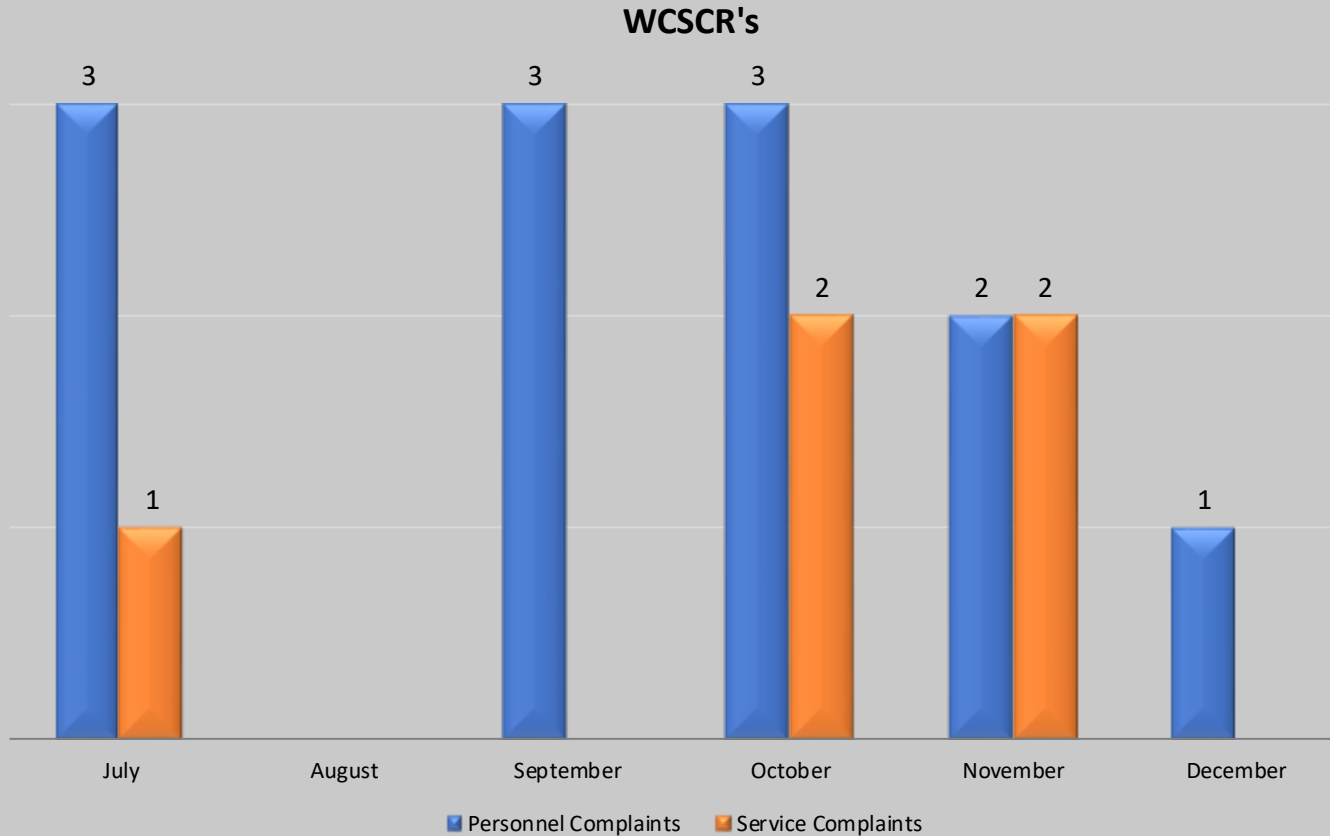

Total number of dispositions may not match total number of complaints as each form may have more than one named personnel on it.