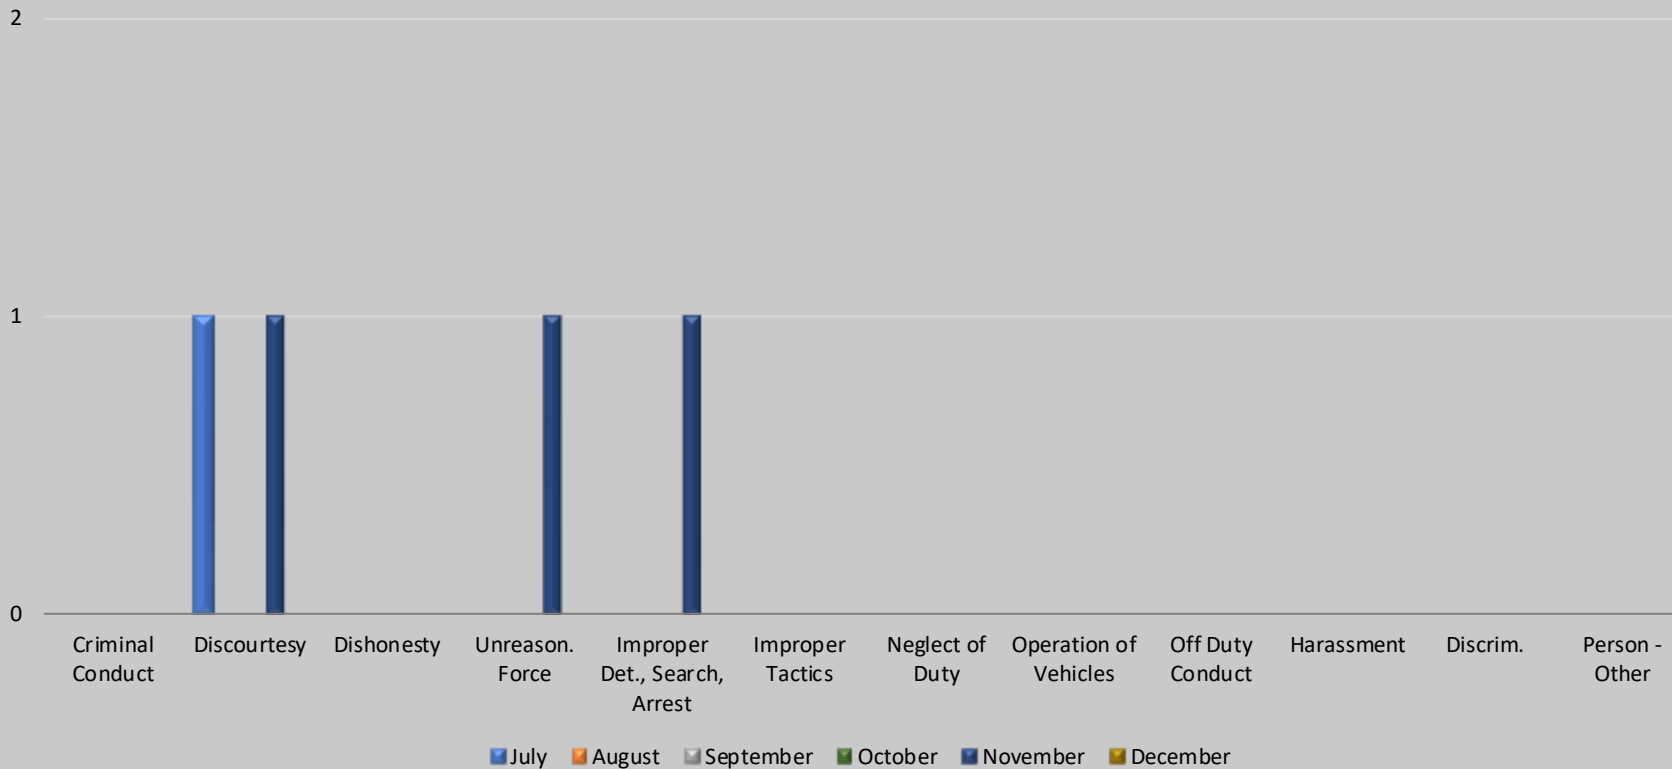

PERSONNEL COMPLAINTS BY CATEGORY