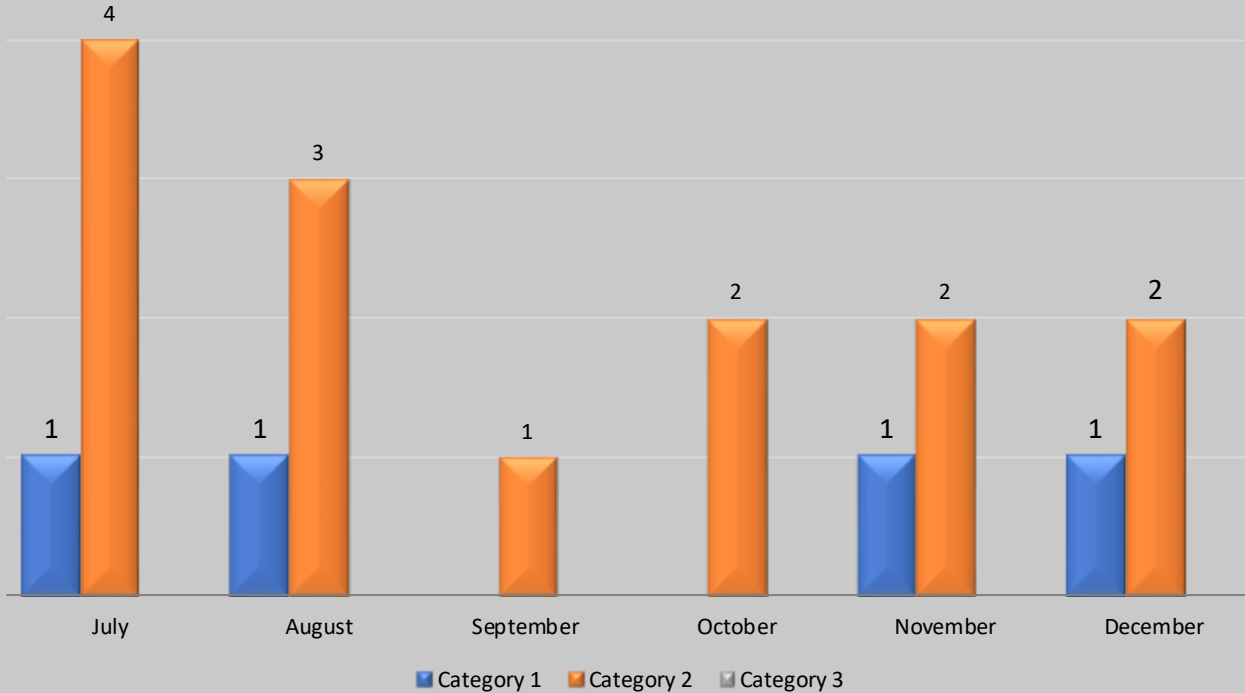

USE OF FORCE CONTRIBUTING FACTORS

*Mental history was only box marked on force report

TOTAL FORCE

Use of Force July - December 2017

Lomita Station

TOTAL FORCE BY CATEGORY

Counts represent the number of actual Force Incidents EXCLUDING shootings.

USE OF FORCE CONTRIBUTING FACTORS

*Mental history was only box marked on force report

TOTAL FORCE

Use of Force July - December 2017 Norwalk Station

TOTAL FORCE BY CATEGORY

Counts represent the number of actual Force Incidents EXCLUDING shootings.

USE OF FORCE CONTRIBUTING FACTORS

*Mental history was only box marked on force report

TOTAL FORCE

Use of Force July - December 2017

Pico Rivera Station

TOTAL FORCE BY CATEGORY

Counts represent the number of actual Force Incidents EXCLUDING shootings.