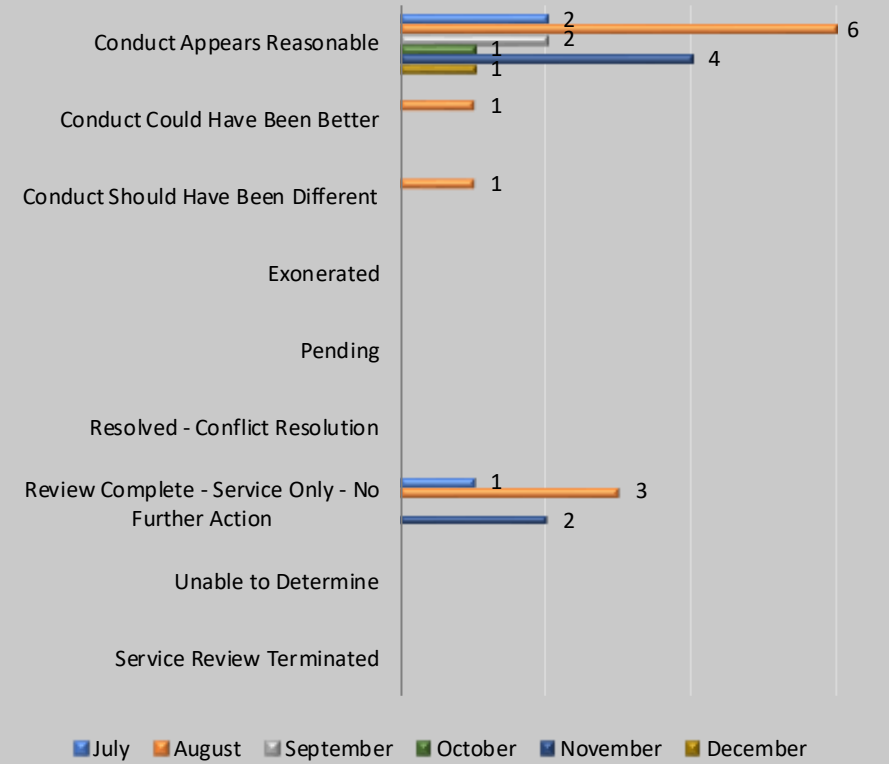

Watch Commander Service Comment Reports Complaints – Personnel & Service July - December 2017 Carson Station

WCSCR's

DISPOSITIONS

Total number of dispositions may not match total number of complaints as each form may have more than one named personnel on it.

Watch Commander Service Comment Reports Complaints – Personnel & Service July - December 2017 Carson Station

PERSONNEL COMPLAINTS BY CATEGORY

SERVICE COMPLAINTS BY CATEGORY

Total complaints form counts may not match personnel or service complaints, as each complaint form may have more than one complaint category.

Watch Commander Service Comment Reports Complaints – Personnel & Service July - December 2017 *Cerritos Station*

WCSCR's

DISPOSITIONS

Total number of dispositions may not match total number of complaints as each form may have more than one named personnel on it.