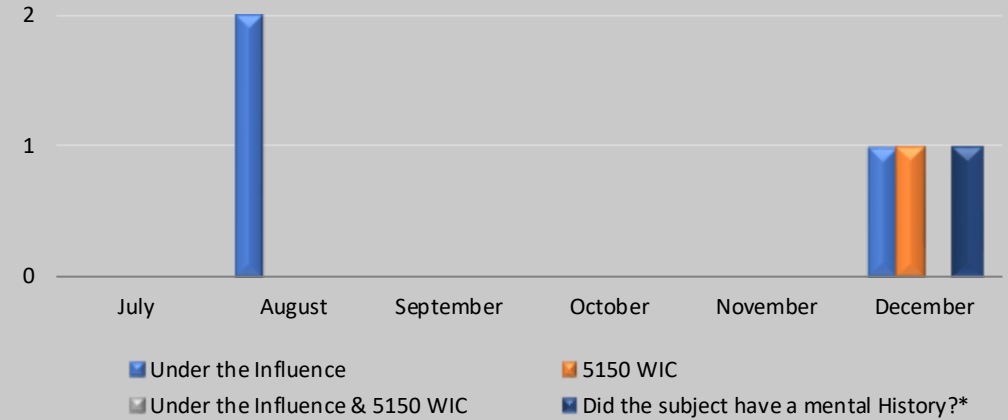

USE OF FORCE CONTRIBUTING FACTORS

*Mental history was only box marked on force report

TOTAL FORCE

Use of Force July - December 2017

Lakewood Station

TOTAL FORCE BY CATEGORY

Counts represent the number of actual Force Incidents EXCLUDING shootings.

USE OF FORCE CONTRIBUTING FACTORS

*Mental history was only box marked on force report

TOTAL FORCE

Use of Force July - December 2017

Lomita Station

TOTAL FORCE BY CATEGORY

Counts represent the number of actual Force Incidents EXCLUDING shootings.

USE OF FORCE CONTRIBUTING FACTORS

*Mental history was only box marked on force report

TOTAL FORCE

Use of Force July - December 2017 Norwalk Station

TOTAL FORCE BY CATEGORY

Counts represent the number of actual Force Incidents EXCLUDING shootings.

USE OF FORCE CONTRIBUTING FACTORS

*Mental history was only box marked on force report

TOTAL FORCE

Use of Force July - December 2017

Pico Rivera Station

TOTAL FORCE BY CATEGORY

Counts represent the number of actual Force Incidents EXCLUDING shootings.