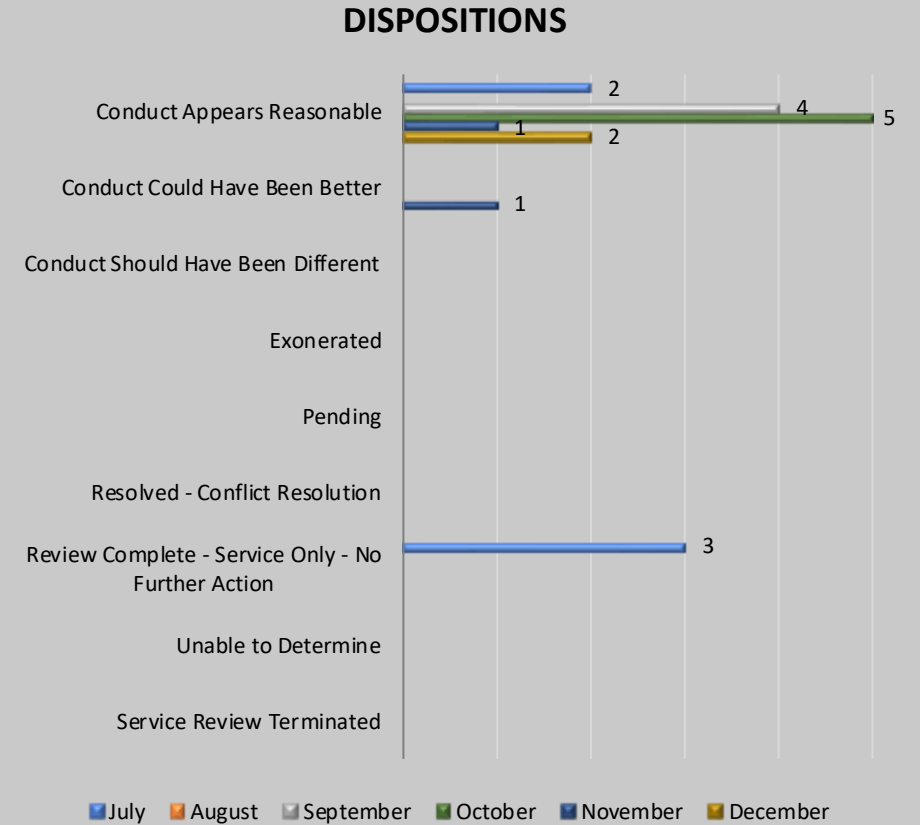

Watch Commander Service Comment Reports Complaints – Personnel & Service July - December 2017 *Lomita Station*

Total number of dispositions may not match total number of complaints as each form may have more than one named personnel on it.

Watch Commander Service Comment Reports Complaints – Personnel & Service July - December 2017 *Lomita Station*

PERSONNEL COMPLAINTS BY CATEGORY

SERVICE COMPLAINTS BY CATEGORY

Total complaints form counts may not match personnel or service complaints, as each complaint form may have more than one complaint category.

Watch Commander Service Comment Reports Complaints – Personnel & Service July - December 2017 Norwalk Station

Total number of dispositions may not match total number of complaints as each form may have more than one named personnel on it.