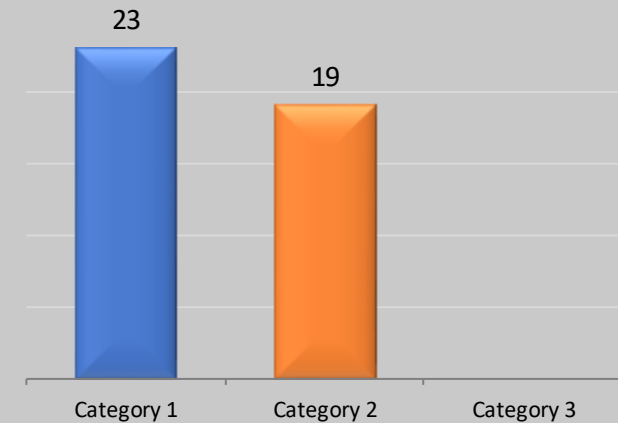

USE OF FORCE CONTRIBUTING FACTORS

*Mental history was only box marked on force report

TOTAL FORCE

Use of Force July - December 2017

Lakewood Station

TOTAL FORCE BY CATEGORY

Counts represent the number of actual Force Incidents EXCLUDING shootings.

USE OF FORCE CONTRIBUTING FACTORS

*Mental history was only box marked on force report

TOTAL FORCE

Use of Force July - December 2017

Lomita Station

TOTAL FORCE BY CATEGORY

Counts represent the number of actual Force Incidents EXCLUDING shootings.

USE OF FORCE CONTRIBUTING FACTORS

*Mental history was only box marked on force report

TOTAL FORCE

Use of Force July - December 2017 Norwalk Station

TOTAL FORCE BY CATEGORY

Counts represent the number of actual Force Incidents EXCLUDING shootings.

USE OF FORCE CONTRIBUTING FACTORS

*Mental history was only box marked on force report

TOTAL FORCE

Use of Force July - December 2017

Pico Rivera Station

TOTAL FORCE BY CATEGORY

Counts represent the number of actual Force Incidents EXCLUDING shootings.