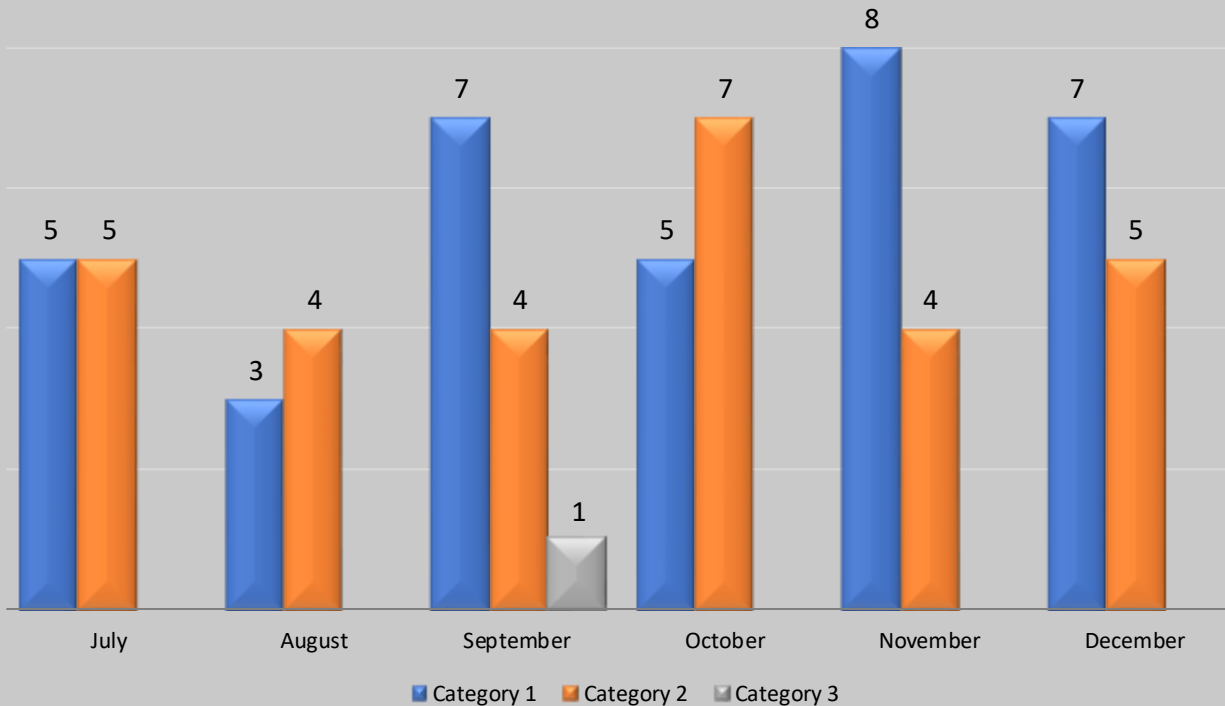

USE OF FORCE CONTRIBUTING FACTORS

*Mental history was only box marked on force report

TOTAL FORCE

Use of Force July - December 2017

Cerritos Station

TOTAL FORCE BY CATEGORY

Counts represent the number of actual Force Incidents EXCLUDING shootings.

USE OF FORCE CONTRIBUTING FACTORS

*Mental history was only box marked on force report

TOTAL FORCE

Use of Force July - December 2017

Lakewood Station

TOTAL FORCE BY CATEGORY

Counts represent the number of actual Force Incidents EXCLUDING shootings.

USE OF FORCE CONTRIBUTING FACTORS

*Mental history was only box marked on force report

TOTAL FORCE

Use of Force July - December 2017

Lomita Station

TOTAL FORCE BY CATEGORY

Counts represent the number of actual Force Incidents EXCLUDING shootings.

USE OF FORCE CONTRIBUTING FACTORS

*Mental history was only box marked on force report

TOTAL FORCE

Use of Force July - December 2017 Norwalk Station

TOTAL FORCE BY CATEGORY

Counts represent the number of actual Force Incidents EXCLUDING shootings.