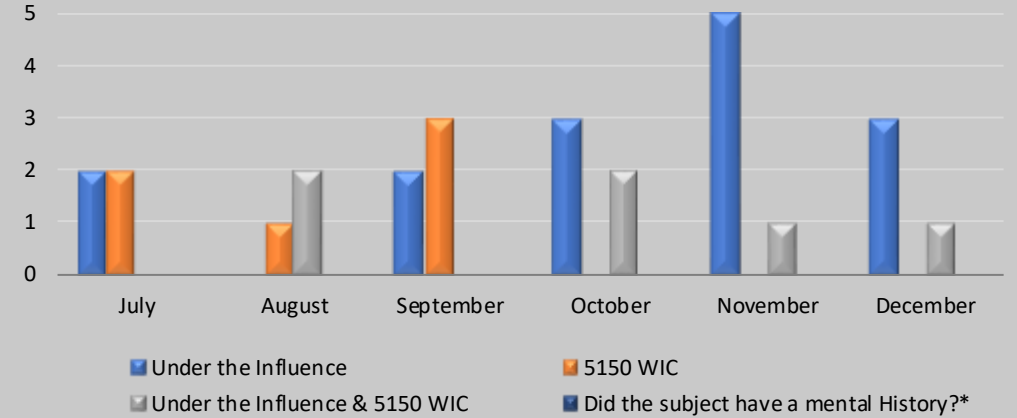

USE OF FORCE CONTRIBUTING FACTORS

*Mental history was only box marked on force report

TOTAL FORCE

Use of Force July - December 2017

Lakewood Station

TOTAL FORCE BY CATEGORY

Counts represent the number of actual Force Incidents EXCLUDING shootings.

USE OF FORCE CONTRIBUTING FACTORS

*Mental history was only box marked on force report

TOTAL FORCE

Use of Force July - December 2017

Lomita Station

TOTAL FORCE BY CATEGORY

Counts represent the number of actual Force Incidents EXCLUDING shootings.

USE OF FORCE CONTRIBUTING FACTORS

*Mental history was only box marked on force report

TOTAL FORCE

Use of Force July - December 2017 Norwalk Station

TOTAL FORCE BY CATEGORY

Counts represent the number of actual Force Incidents EXCLUDING shootings.

USE OF FORCE CONTRIBUTING FACTORS

*Mental history was only box marked on force report

TOTAL FORCE

Use of Force July - December 2017

Pico Rivera Station

TOTAL FORCE BY CATEGORY

Counts represent the number of actual Force Incidents EXCLUDING shootings.