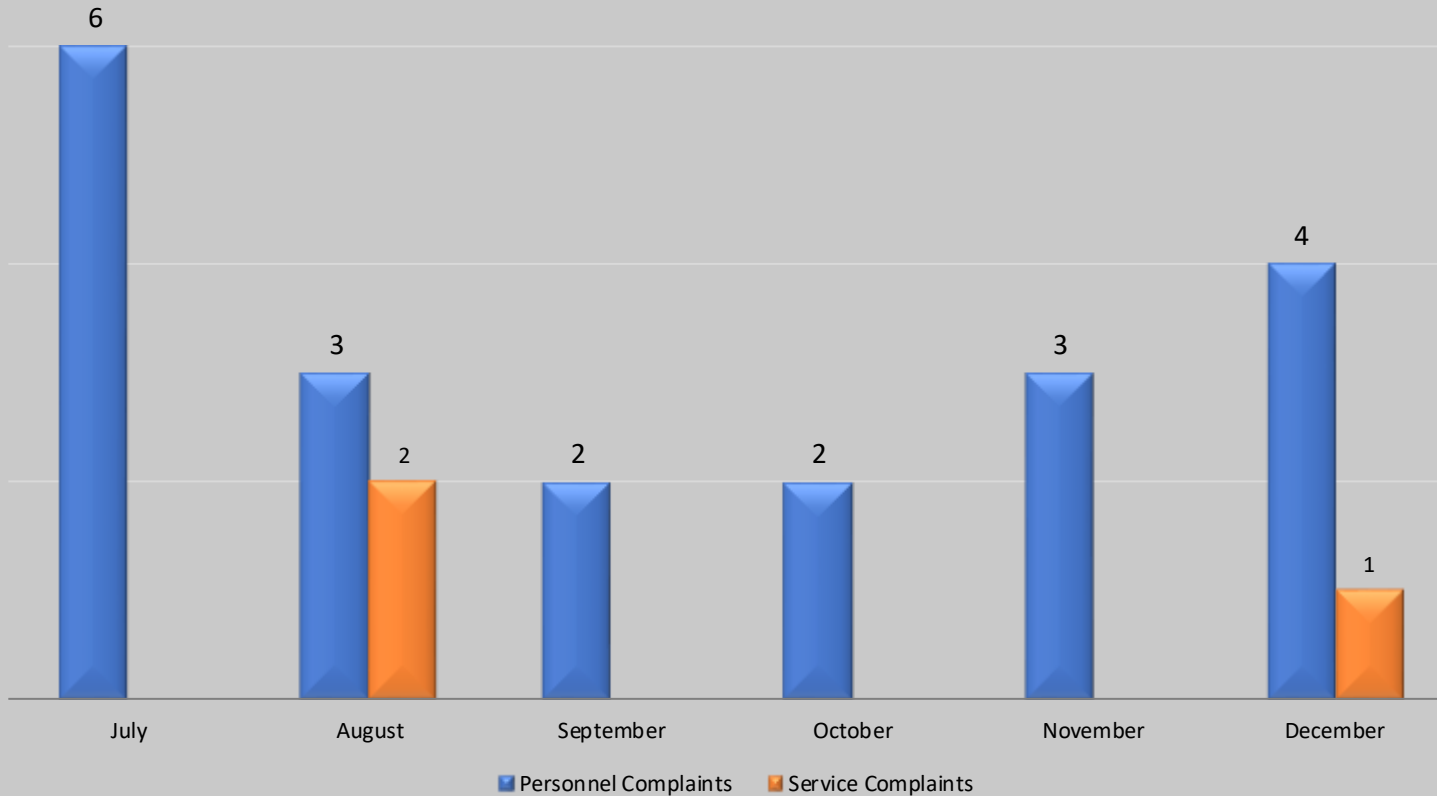

Watch Commander Service Comment Reports Complaints – Personnel & Service July - December 2017 *Lakewood Station*

WCSCR's