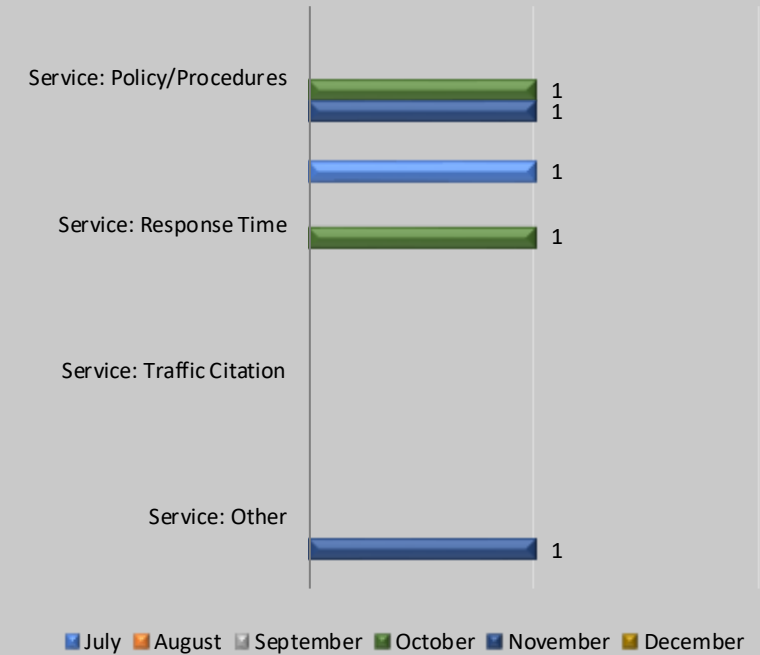

SERVICE COMPLAINTS BY CATEGORY