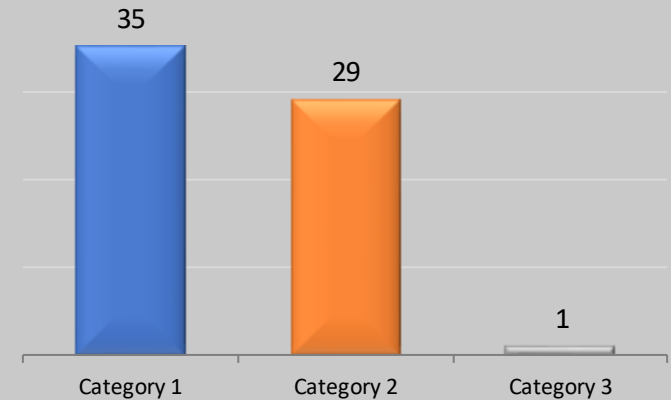

USE OF FORCE CONTRIBUTING FACTORS

*Mental history was only box marked on force report

TOTAL FORCE

Use of Force July - December 2017

Cerritos Station

TOTAL FORCE BY CATEGORY

Counts represent the number of actual Force Incidents EXCLUDING shootings.

USE OF FORCE CONTRIBUTING FACTORS

*Mental history was only box marked on force report

TOTAL FORCE

Use of Force July - December 2017

Lakewood Station

TOTAL FORCE BY CATEGORY

Counts represent the number of actual Force Incidents EXCLUDING shootings.

USE OF FORCE CONTRIBUTING FACTORS

*Mental history was only box marked on force report

TOTAL FORCE

Use of Force July - December 2017

Lomita Station

TOTAL FORCE BY CATEGORY

Counts represent the number of actual Force Incidents EXCLUDING shootings.