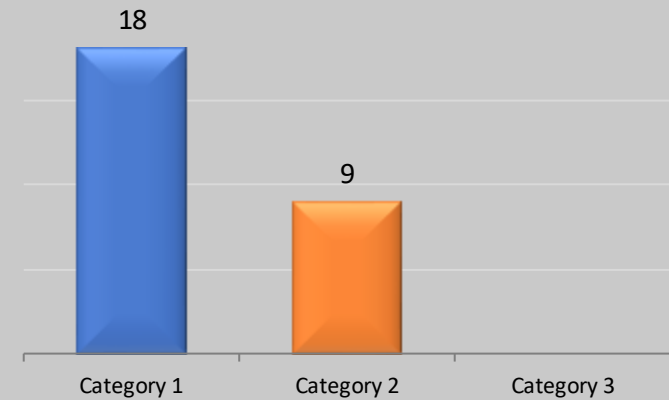

TOTAL FORCE BY CATEGORY

Counts represent the number of actual Force Incidents EXCLUDING shootings.

USE OF FORCE CONTRIBUTING FACTORS

*Mental history was only box marked on force report

TOTAL FORCE

Use of Force July - December 2017

South Patrol Division

TOTAL FORCE BY STATION

Counts represent the number of actual Force Incidents EXCLUDING shootings.

Use of Force July - December 2017 Carson Station

TOTAL FORCE BY CATEGORY

Counts represent the number of actual Force Incidents EXCLUDING shootings.

USE OF FORCE CONTRIBUTING FACTORS

*Mental history was only box marked on force report

TOTAL FORCE

Use of Force July - December 2017

Cerritos Station

TOTAL FORCE BY CATEGORY

Counts represent the number of actual Force Incidents EXCLUDING shootings.

USE OF FORCE CONTRIBUTING FACTORS

*Mental history was only box marked on force report

TOTAL FORCE

Use of Force July - December 2017

Lakewood Station

TOTAL FORCE BY CATEGORY

Counts represent the number of actual Force Incidents EXCLUDING shootings.