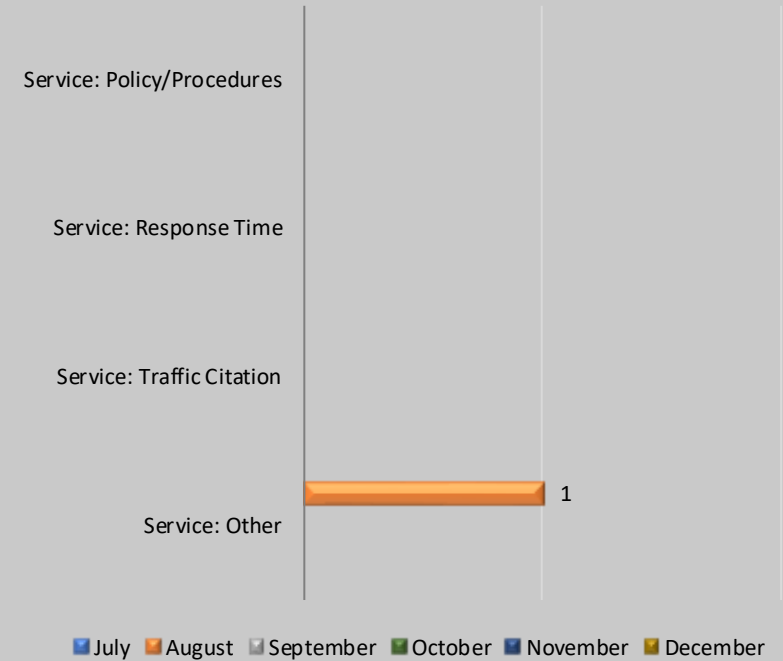

SERVICE COMPLAINTS BY CATEGORY