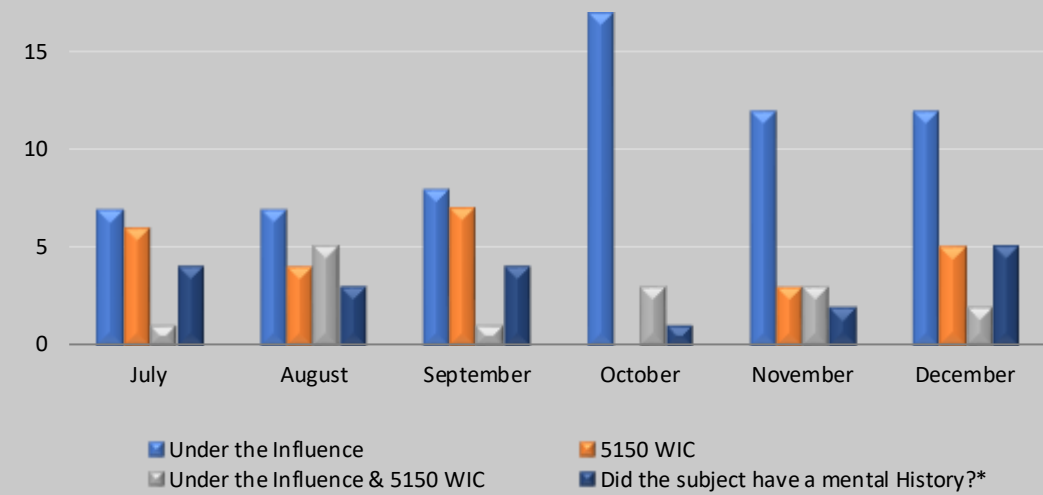

TOTAL FORCE BY CATEGORY

Counts represent the number of actual Force Incidents EXCLUDING shootings.

USE OF FORCE CONTRIBUTING FACTORS

*Mental history was only box marked on force report

TOTAL FORCE

Use of Force July - December 2017

South Patrol Division

TOTAL FORCE BY STATION

Counts represent the number of actual Force Incidents EXCLUDING shootings.

Use of Force July - December 2017 Carson Station

TOTAL FORCE BY CATEGORY

Counts represent the number of actual Force Incidents EXCLUDING shootings.