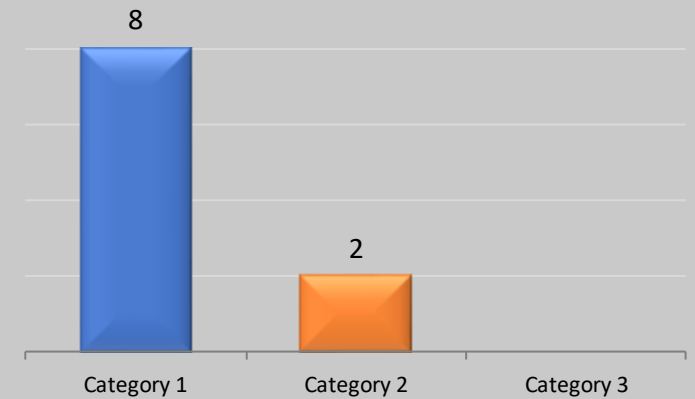

South Patrol Division

TOTAL FORCE BY STATION

Counts represent the number of actual Force Incidents EXCLUDING shootings.

Use of Force July - December 2017 Carson Station

TOTAL FORCE BY CATEGORY

Counts represent the number of actual Force Incidents EXCLUDING shootings.

USE OF FORCE CONTRIBUTING FACTORS

*Mental history was only box marked on force report

TOTAL FORCE

Use of Force July - December 2017

Cerritos Station

TOTAL FORCE BY CATEGORY

Counts represent the number of actual Force Incidents EXCLUDING shootings.

USE OF FORCE CONTRIBUTING FACTORS

*Mental history was only box marked on force report

TOTAL FORCE

Use of Force July - December 2017

Lakewood Station

TOTAL FORCE BY CATEGORY

Counts represent the number of actual Force Incidents EXCLUDING shootings.