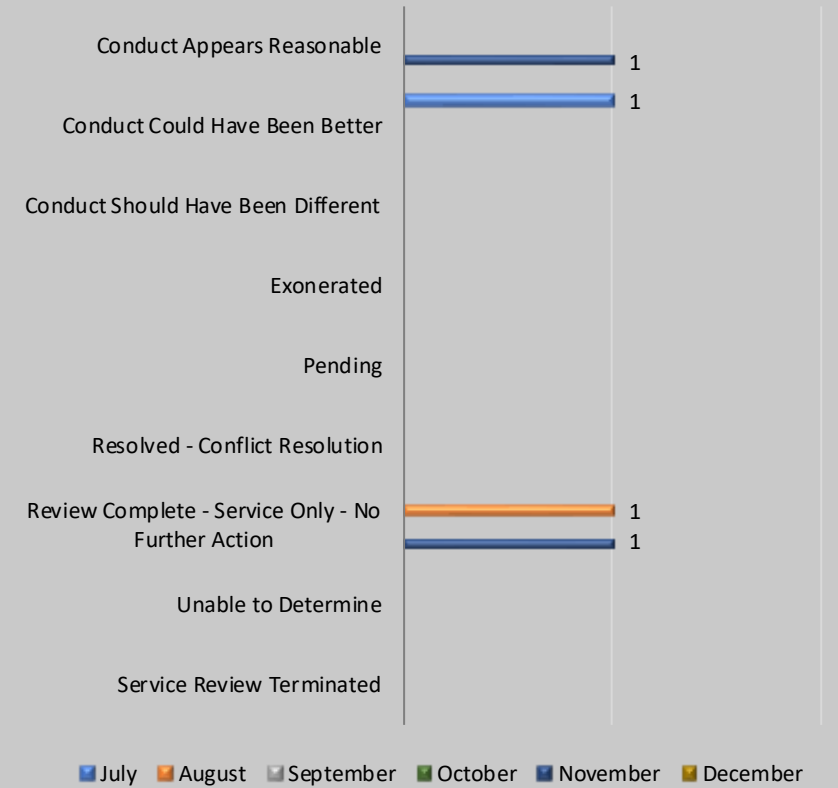

Watch Commander Service Comment Reports Complaints – Personnel & Service July - December 2017 Norwalk Station

Total number of dispositions may not match total number of complaints as each form may have more than one named personnel on it.

Watch Commander Service Comment Reports Complaints – Personnel & Service July - December 2017 Norwalk Station

PERSONNEL COMPLAINTS BY CATEGORY

SERVICE COMPLAINTS BY CATEGORY

Total complaints form counts may not match personnel or service complaints, as each complaint form may have more than one complaint category.

Watch Commander Service Comment Reports Complaints – Personnel & Service July - December 2017 *Pico Rivera Station*

WCSCR's

DISPOSITIONS

Total number of dispositions may not match total number of complaints as each form may have more than one named personnel on it.