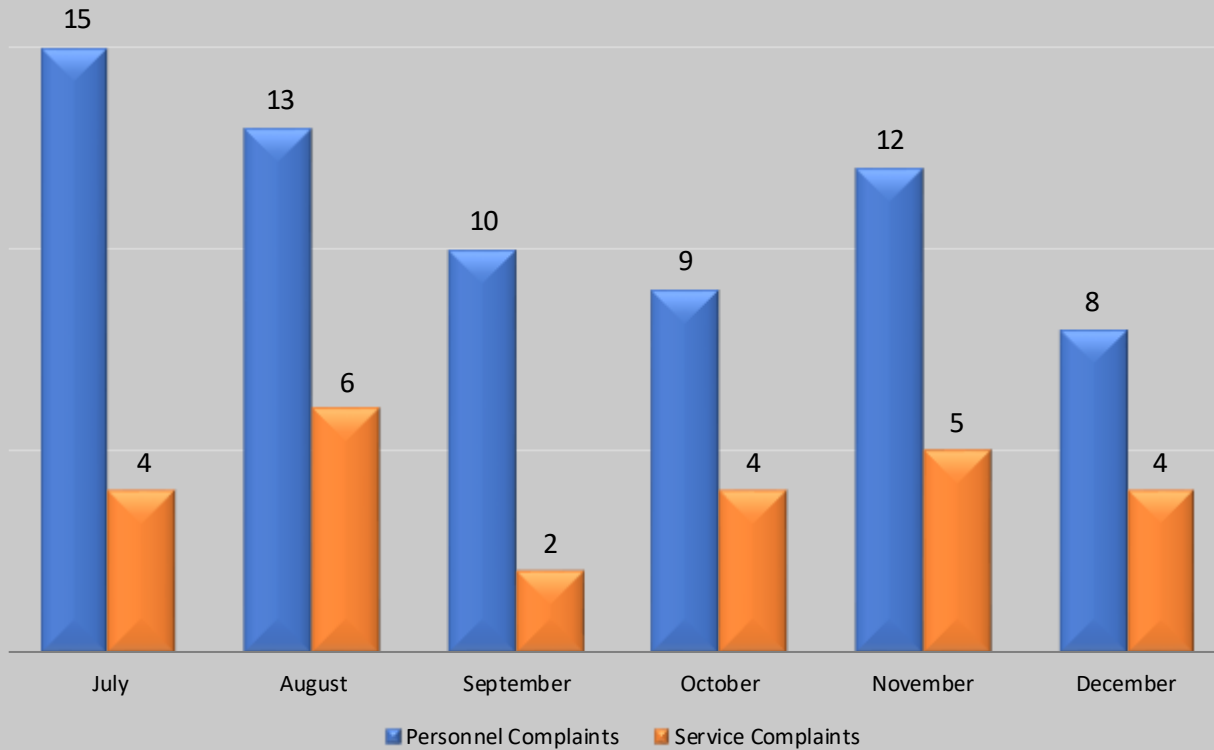

Watch Commander Service Comment Reports Complaints – Personnel & Service July - December 2017 *South Patrol Division*

WCSCR's

Total number of dispositions may not match total number of complaints as each form may have more than one named personnel on it.