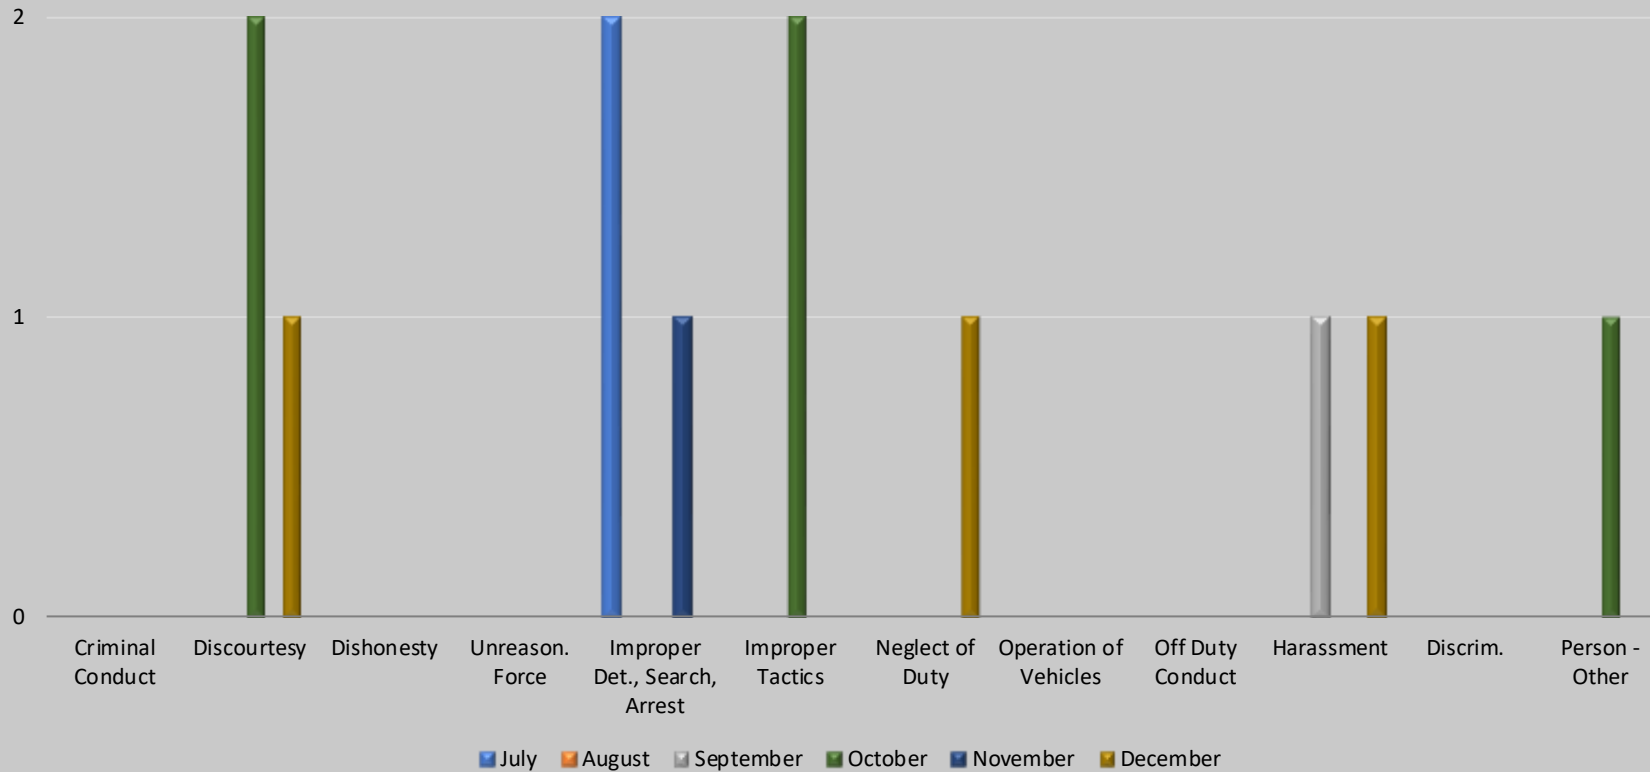

PERSONNEL COMPLAINTS BY CATEGORY