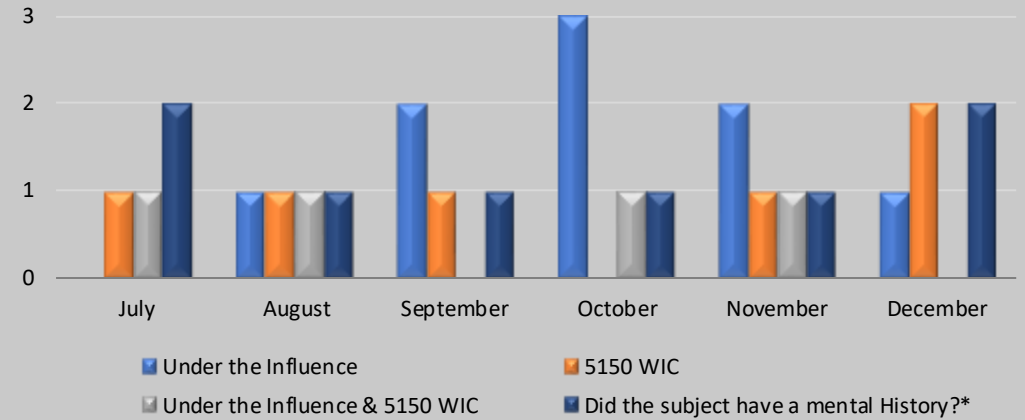

TOTAL FORCE BY CATEGORY

Counts represent the number of actual Force Incidents EXCLUDING shootings.

USE OF FORCE CONTRIBUTING FACTORS

*Mental history was only box marked on force report

TOTAL FORCE

Use of Force July - December 2017

South Patrol Division

TOTAL FORCE BY STATION

Counts represent the number of actual Force Incidents EXCLUDING shootings.

Use of Force July - December 2017 Carson Station

TOTAL FORCE BY CATEGORY

Counts represent the number of actual Force Incidents EXCLUDING shootings.

USE OF FORCE CONTRIBUTING FACTORS

*Mental history was only box marked on force report

TOTAL FORCE

Use of Force July - December 2017

Cerritos Station

TOTAL FORCE BY CATEGORY

Counts represent the number of actual Force Incidents EXCLUDING shootings.

USE OF FORCE CONTRIBUTING FACTORS

*Mental history was only box marked on force report

TOTAL FORCE

Use of Force July - December 2017

Lakewood Station

TOTAL FORCE BY CATEGORY

Counts represent the number of actual Force Incidents EXCLUDING shootings.