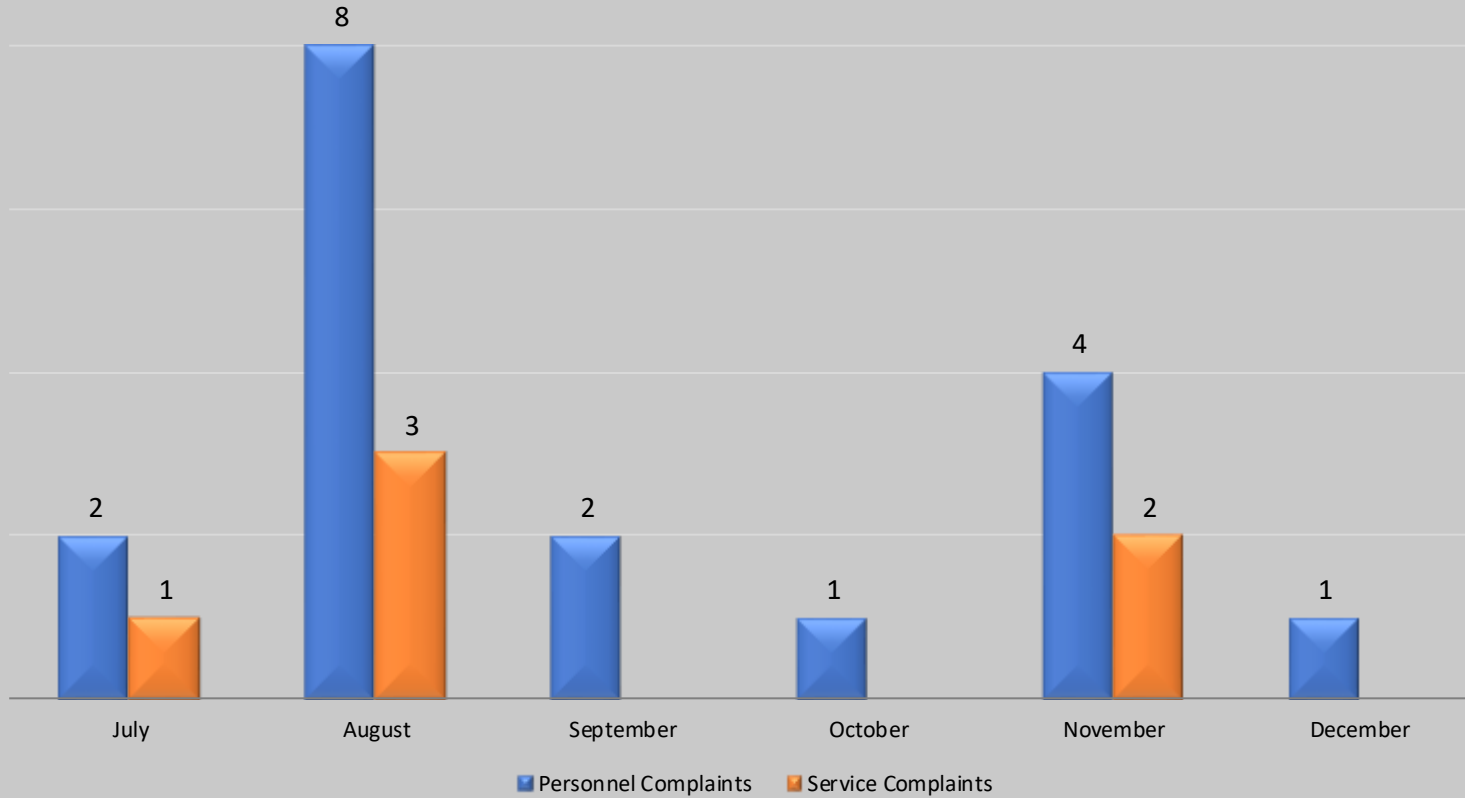

Watch Commander Service Comment Reports Complaints – Personnel & Service July - December 2017 *Cerritos Station*

WCSCR's