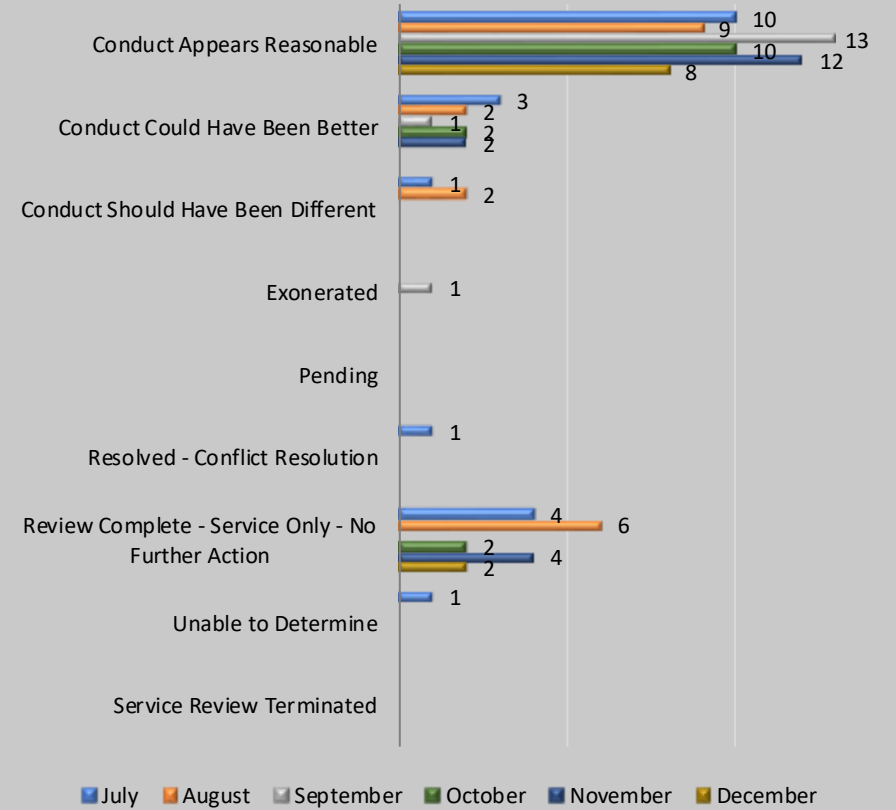

USE OF FORCE CONTRIBUTING FACTORS

*Mental history was only box marked on force report

TOTAL FORCE

Use of Force July - December 2017 Norwalk Station

TOTAL FORCE BY CATEGORY

Counts represent the number of actual Force Incidents EXCLUDING shootings.

USE OF FORCE CONTRIBUTING FACTORS

*Mental history was only box marked on force report

TOTAL FORCE

Use of Force July - December 2017

Pico Rivera Station

TOTAL FORCE BY CATEGORY

Counts represent the number of actual Force Incidents EXCLUDING shootings.

USE OF FORCE CONTRIBUTING FACTORS

*Mental history was only box marked on force report

TOTAL FORCE

Watch Commander Service Comment Reports Complaints – Personnel & Service July - December 2017 *South Patrol Division*

WCSCR's

DISPOSITIONS

Total number of dispositions may not match total number of complaints as each form may have more than one named personnel on it.

Watch Commander Service Comment Reports Complaints – Personnel & Service July - December 2017 *South Patrol Division*