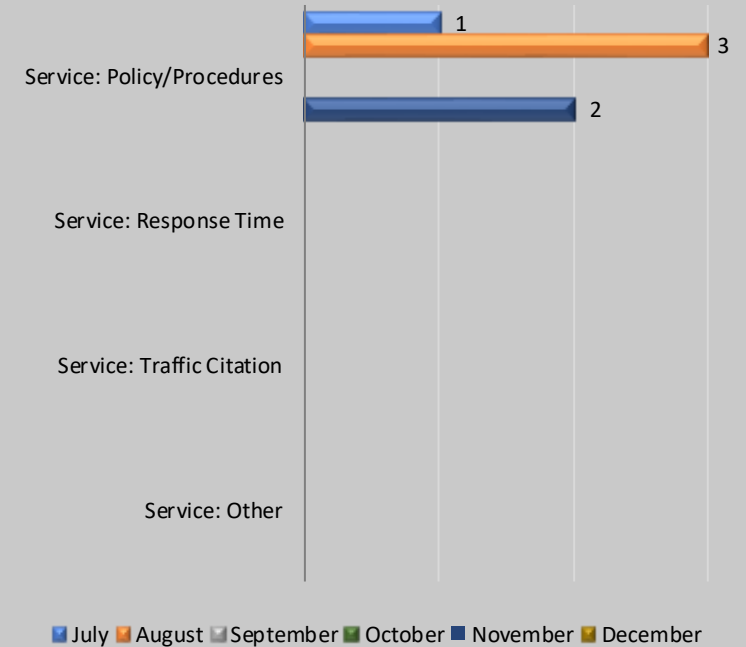

SERVICE COMPLAINTS BY CATEGORY