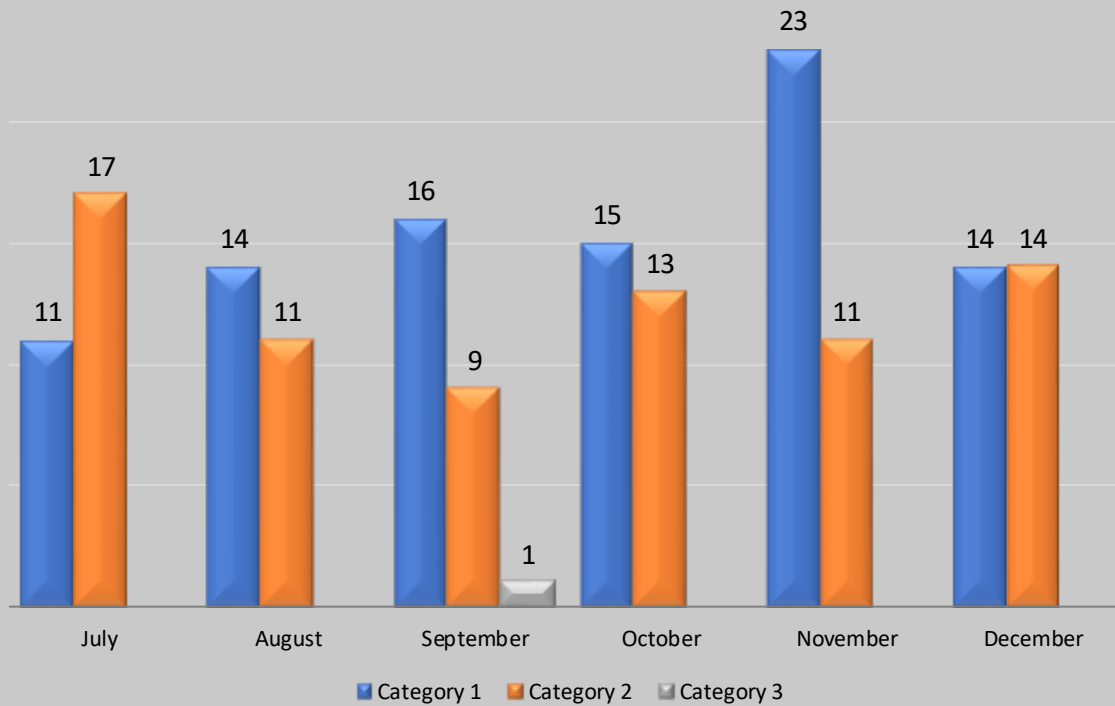

TOTAL FORCE BY CATEGORY

Counts represent the number of actual Force Incidents EXCLUDING shootings.

USE OF FORCE CONTRIBUTING FACTORS

*Mental history was only box marked on force report

TOTAL FORCE

Use of Force July - December 2017

South Patrol Division

TOTAL FORCE BY STATION

Counts represent the number of actual Force Incidents EXCLUDING shootings.

Use of Force July - December 2017 Carson Station

TOTAL FORCE BY CATEGORY

Counts represent the number of actual Force Incidents EXCLUDING shootings.