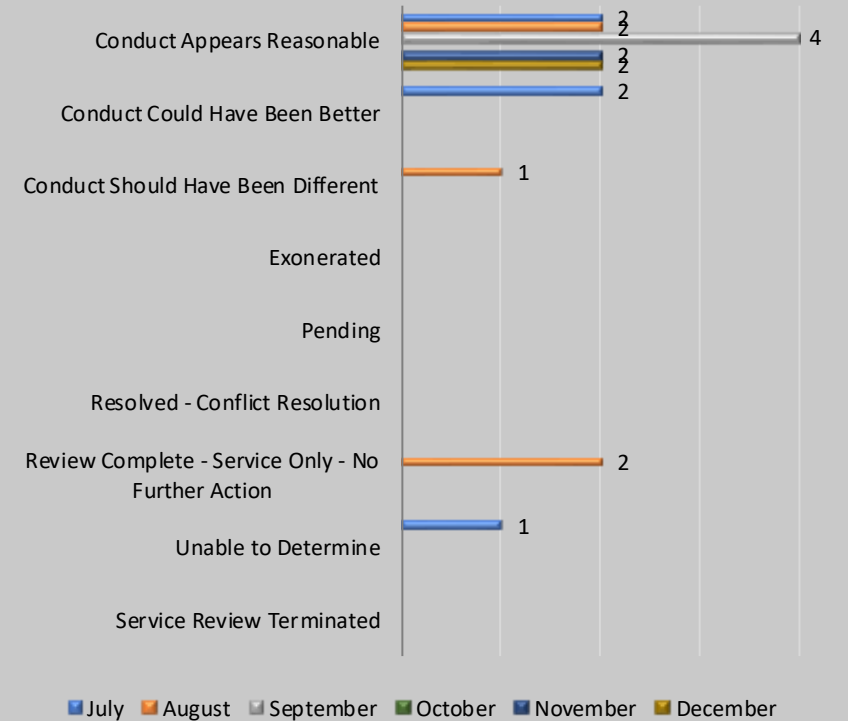

Watch Commander Service Comment Reports Complaints – Personnel & Service July - December 2017 *Cerritos Station*

WCSCR's

DISPOSITIONS

Total number of dispositions may not match total number of complaints as each form may have more than one named personnel on it.

Watch Commander Service Comment Reports Complaints – Personnel & Service July - December 2017 *Cerritos Station*

PERSONNEL COMPLAINTS BY CATEGORY

SERVICE COMPLAINTS BY CATEGORY

Total complaints form counts may not match personnel or service complaints, as each complaint form may have more than one complaint category.

Watch Commander Service Comment Reports Complaints – Personnel & Service July - December 2017 *Lakewood Station*

WCSCR's

DISPOSITIONS

Total number of dispositions may not match total number of complaints as each form may have more than one named personnel on it.