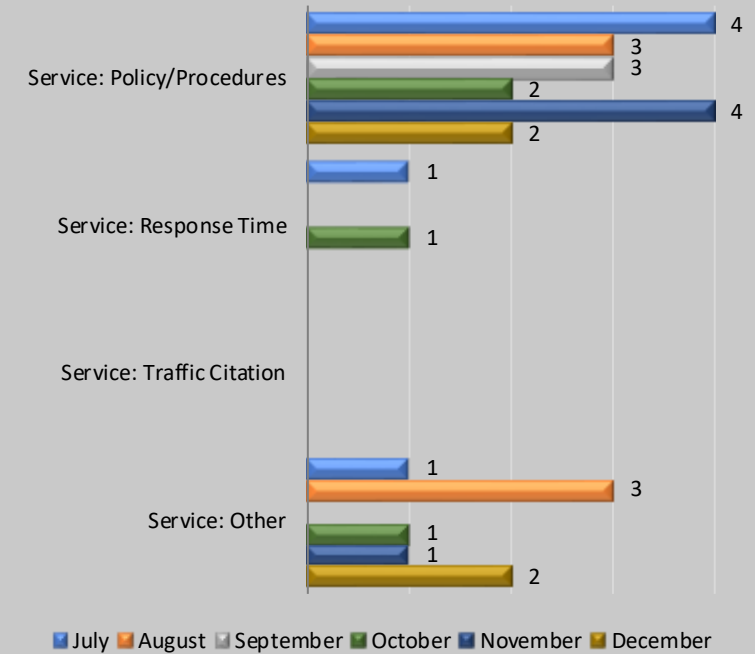

SERVICE COMPLAINTS BY CATEGORY