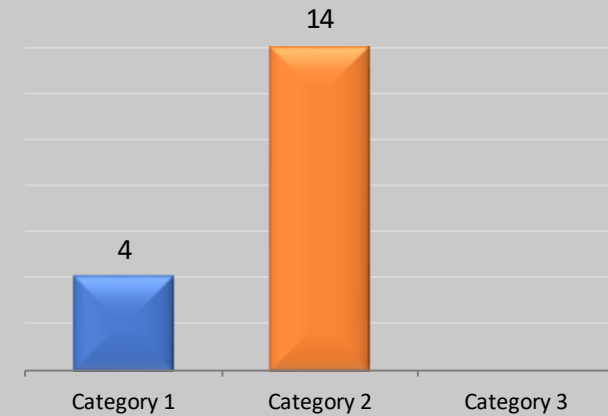

*Mental history was only box marked on force report

TOTAL FORCE