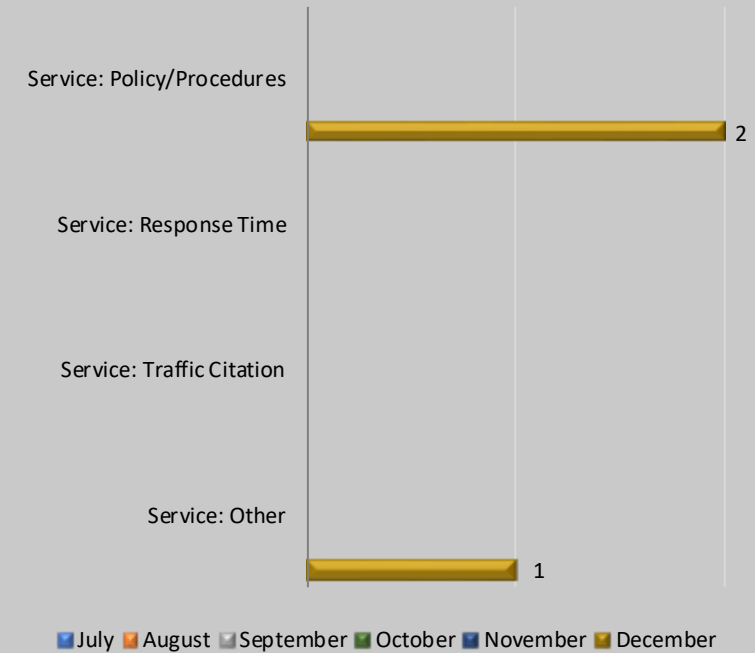

SERVICE COMPLAINTS BY CATEGORY