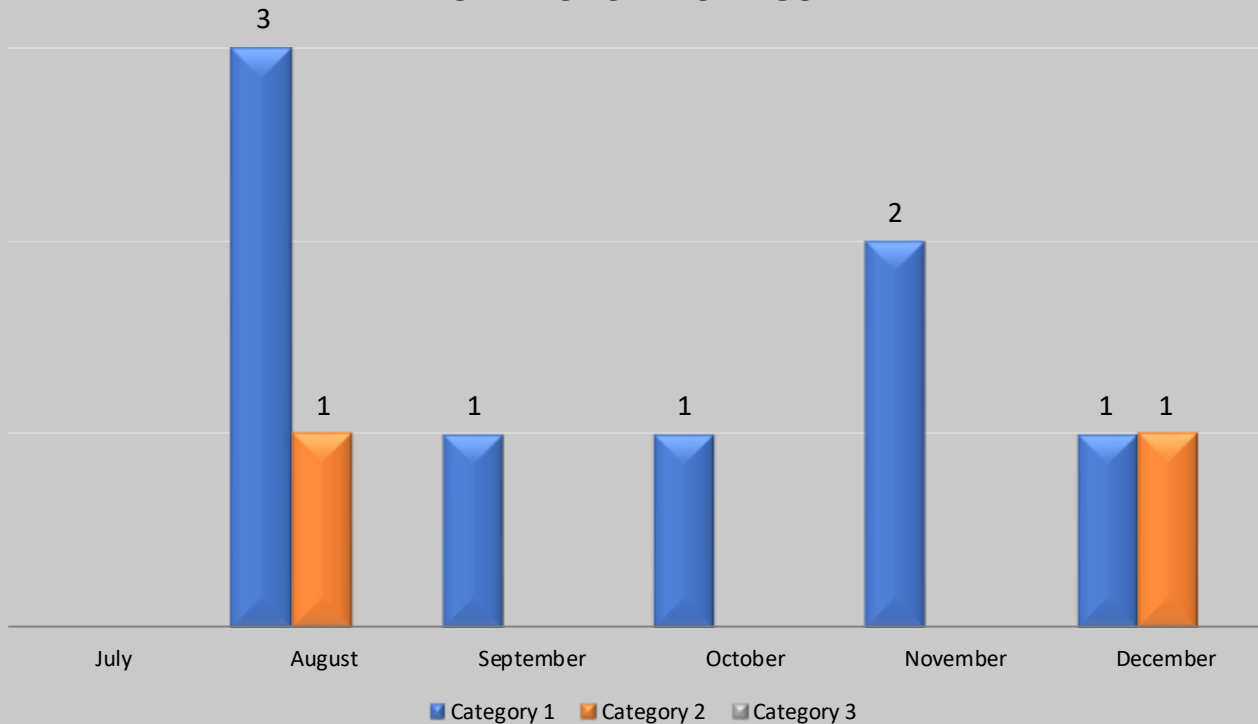

South Patrol Division

TOTAL FORCE BY STATION

Counts represent the number of actual Force Incidents EXCLUDING shootings.

Use of Force July - December 2017 Carson Station

TOTAL FORCE BY CATEGORY

Counts represent the number of actual Force Incidents EXCLUDING shootings.

USE OF FORCE CONTRIBUTING FACTORS

*Mental history was only box marked on force report

TOTAL FORCE

Use of Force July - December 2017

Cerritos Station

TOTAL FORCE BY CATEGORY

Counts represent the number of actual Force Incidents EXCLUDING shootings.

USE OF FORCE CONTRIBUTING FACTORS

*Mental history was only box marked on force report

TOTAL FORCE

Use of Force July - December 2017

Lakewood Station

TOTAL FORCE BY CATEGORY

Counts represent the number of actual Force Incidents EXCLUDING shootings.

USE OF FORCE CONTRIBUTING FACTORS

*Mental history was only box marked on force report

TOTAL FORCE

Use of Force July - December 2017

Lomita Station

TOTAL FORCE BY CATEGORY

Counts represent the number of actual Force Incidents EXCLUDING shootings.