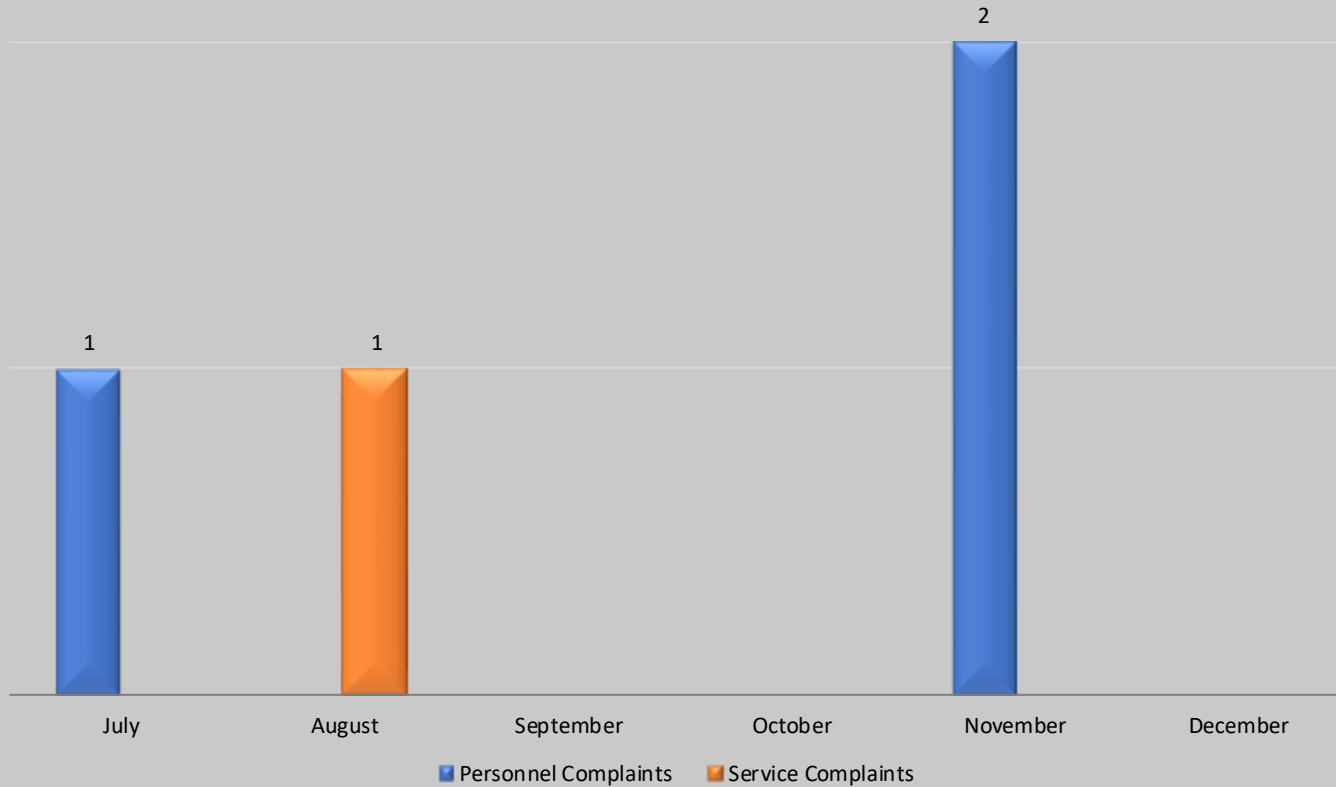

Watch Commander Service Comment Reports Complaints – Personnel & Service July - December 2017 *Pico Rivera Station*

WCSCR's

Total number of dispositions may not match total number of complaints as each form may have more than one named personnel on it.