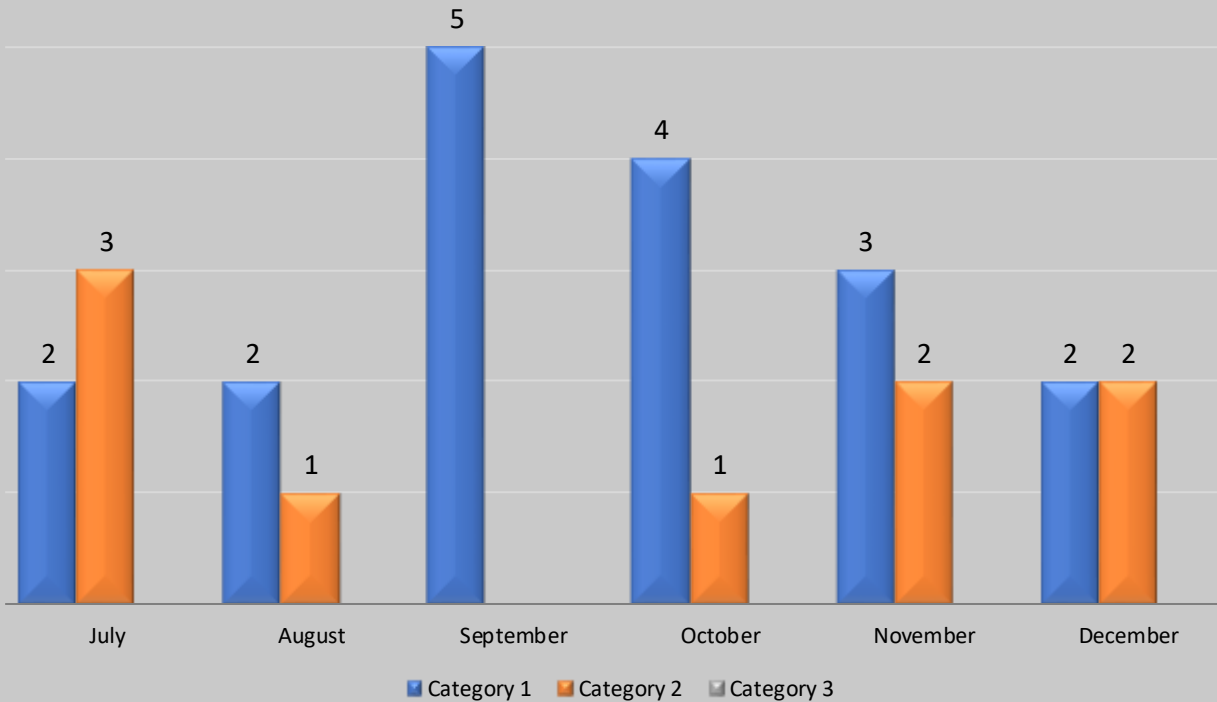

TOTAL FORCE BY CATEGORY

Counts represent the number of actual Force Incidents EXCLUDING shootings.

USE OF FORCE CONTRIBUTING FACTORS

*Mental history was only box marked on force report

TOTAL FORCE

Use of Force July - December 2017

South Patrol Division

TOTAL FORCE BY STATION

Counts represent the number of actual Force Incidents EXCLUDING shootings.

Use of Force July - December 2017 Carson Station

TOTAL FORCE BY CATEGORY

Counts represent the number of actual Force Incidents EXCLUDING shootings.

USE OF FORCE CONTRIBUTING FACTORS

*Mental history was only box marked on force report

TOTAL FORCE

Use of Force July - December 2017

Cerritos Station

TOTAL FORCE BY CATEGORY

Counts represent the number of actual Force Incidents EXCLUDING shootings.

USE OF FORCE CONTRIBUTING FACTORS

*Mental history was only box marked on force report

TOTAL FORCE

Use of Force July - December 2017

Lakewood Station

TOTAL FORCE BY CATEGORY

Counts represent the number of actual Force Incidents EXCLUDING shootings.