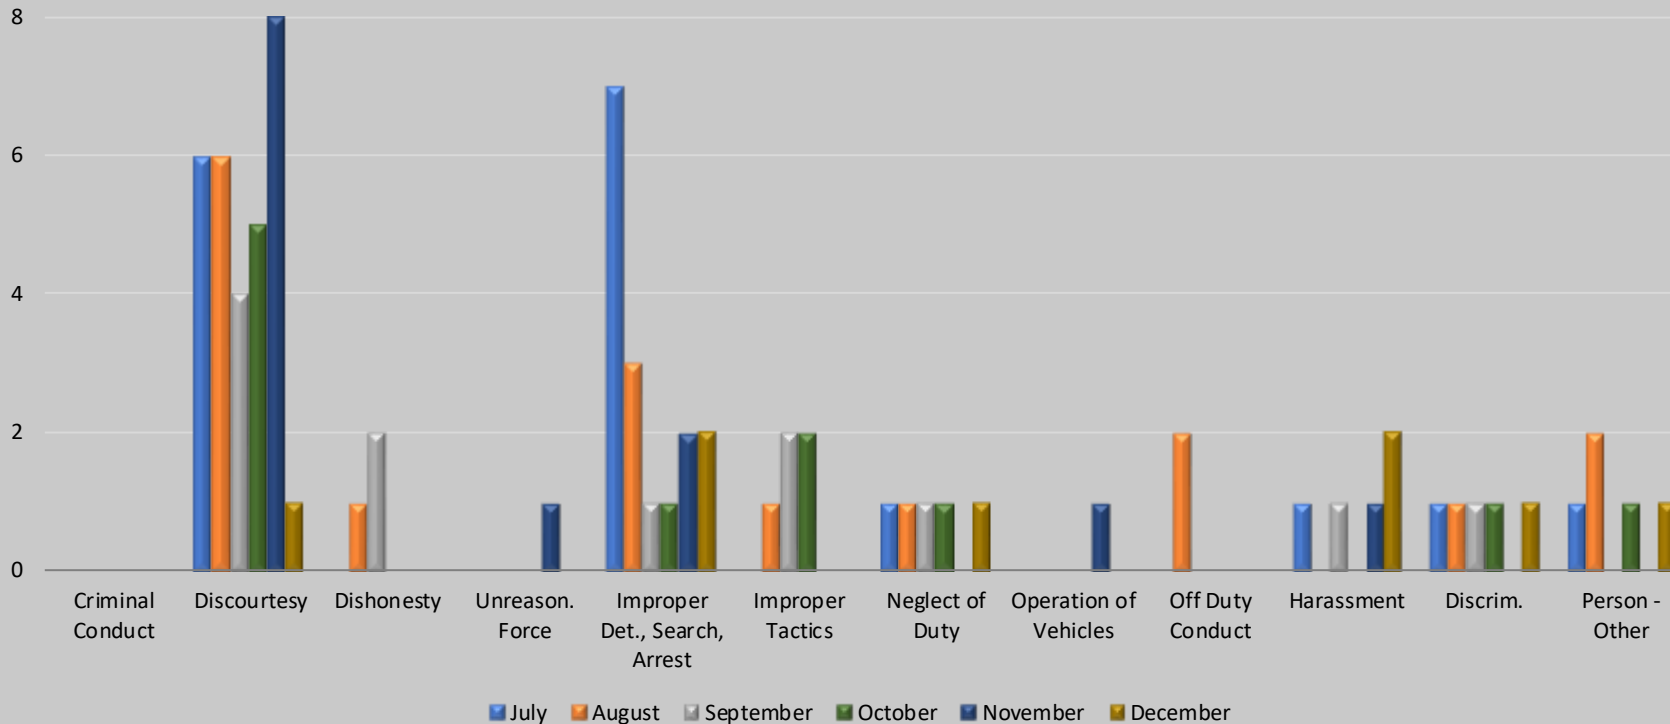

PERSONNEL COMPLAINTS BY CATEGORY