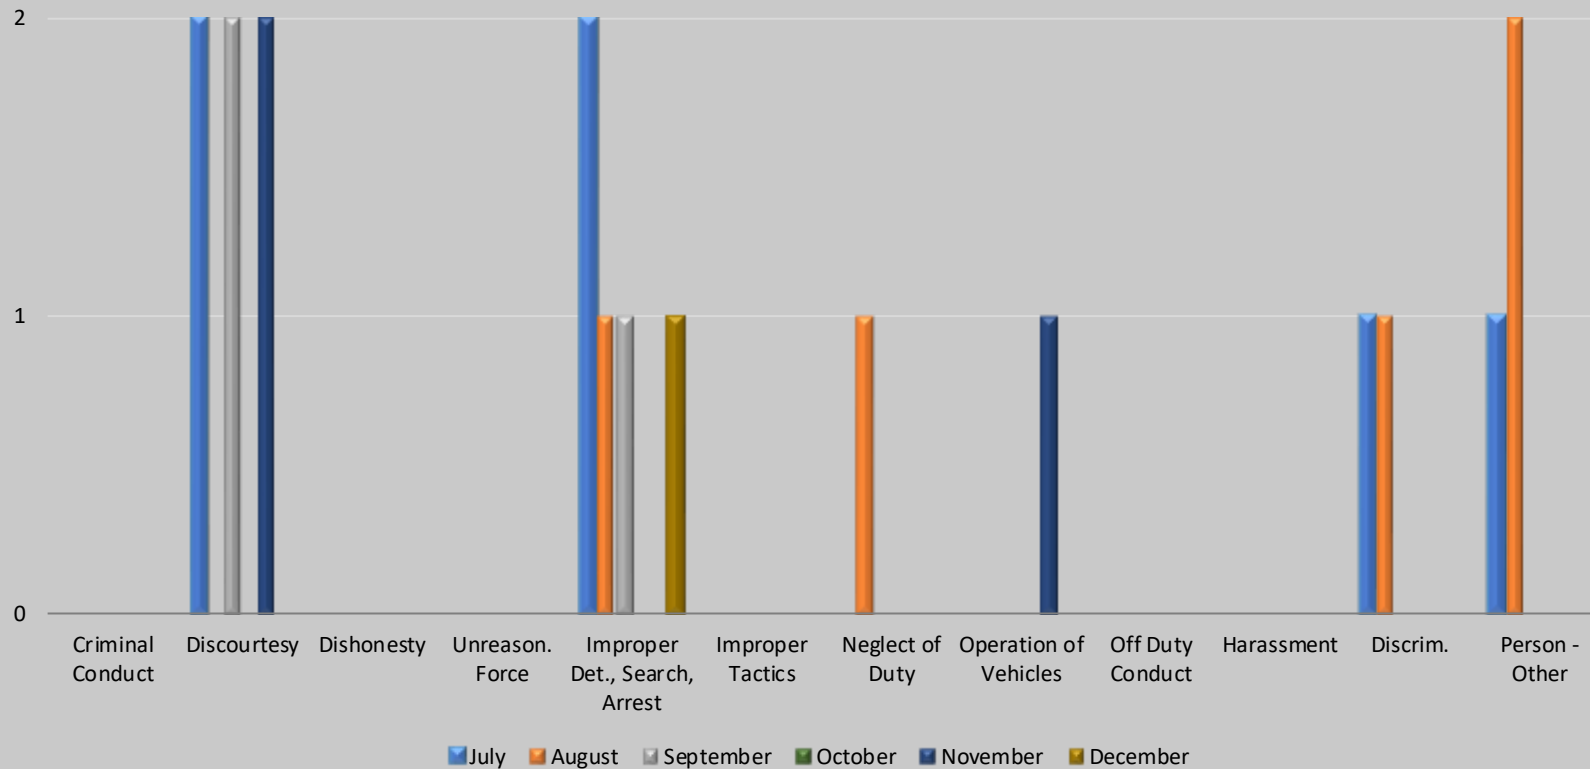

PERSONNEL COMPLAINTS BY CATEGORY