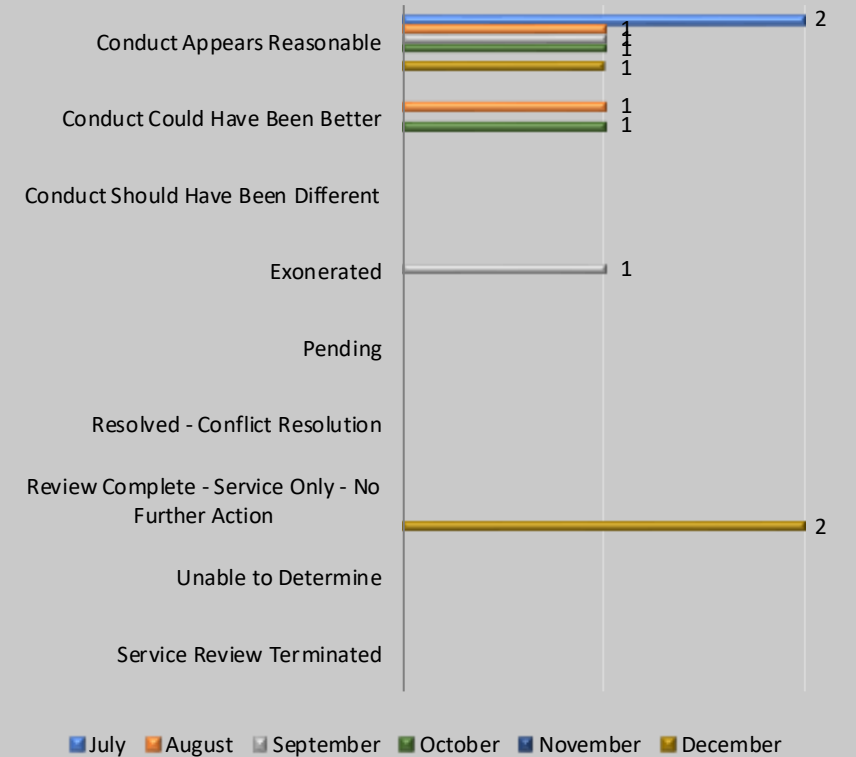

USE OF FORCE CONTRIBUTING FACTORS

*Mental history was only box marked on force report

TOTAL FORCE

Use of Force July - December 2017

Pico Rivera Station

TOTAL FORCE BY CATEGORY

Counts represent the number of actual Force Incidents EXCLUDING shootings.

WCSCR's

DISPOSITIONS

Total number of dispositions may not match total number of complaints as each form may have more than one named personnel on it.

Watch Commander Service Comment Reports Complaints – Personnel & Service July - December 2017 *South Patrol Division*

PERSONNEL COMPLAINTS BY CATEGORY

SERVICE COMPLAINTS BY CATEGORY

Total complaints form counts may not match personnel or service complaints, as each complaint form may have more than one complaint category.

Watch Commander Service Comment Reports Complaints – Personnel & Service July - December 2017 Carson Station

WCSCR's

DISPOSITIONS

Total number of dispositions may not match total number of complaints as each form may have more than one named personnel on it.