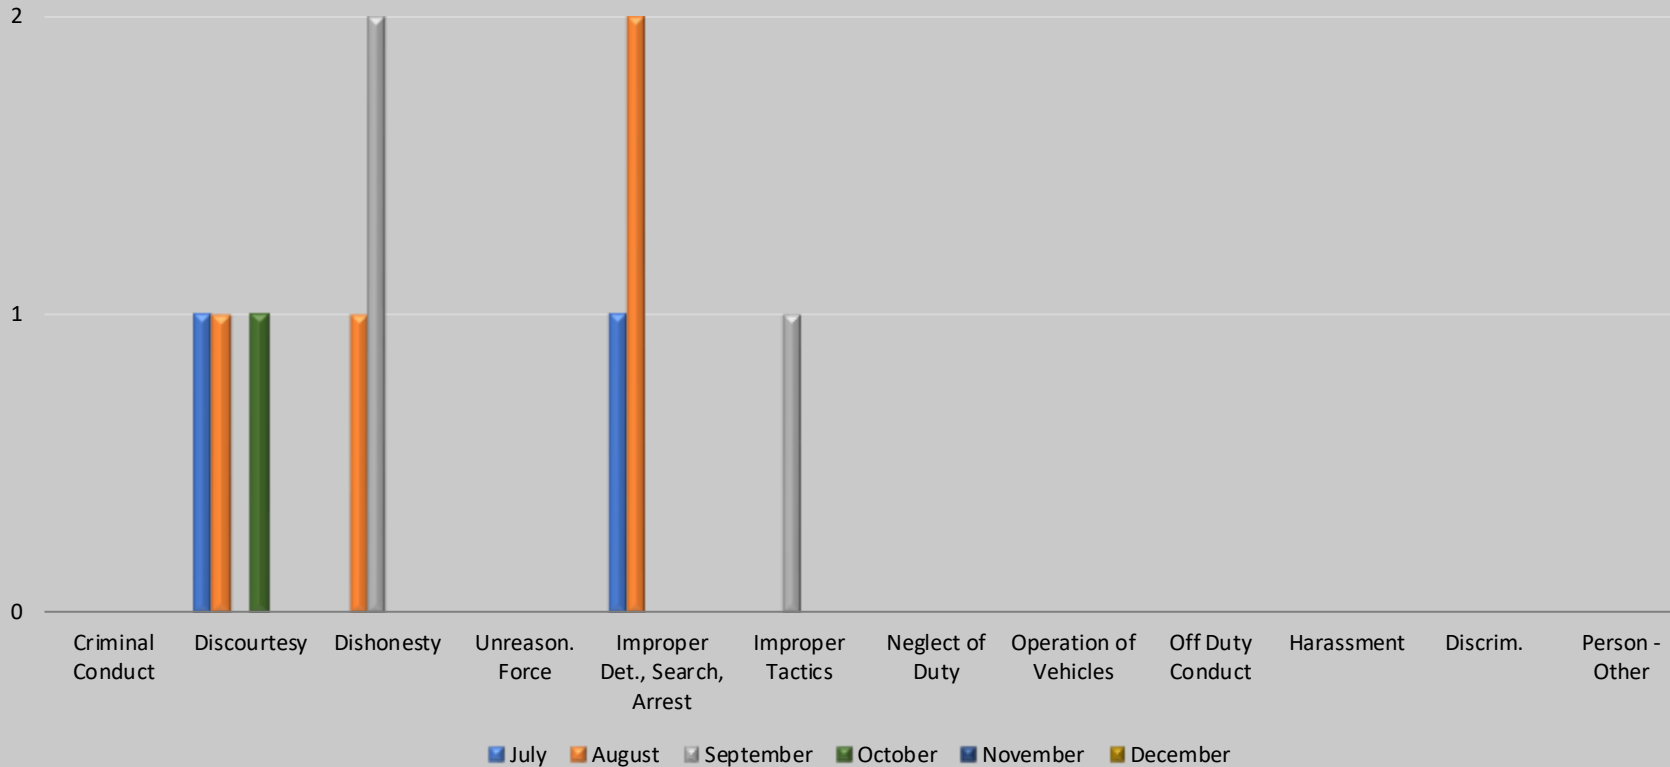

PERSONNEL COMPLAINTS BY CATEGORY