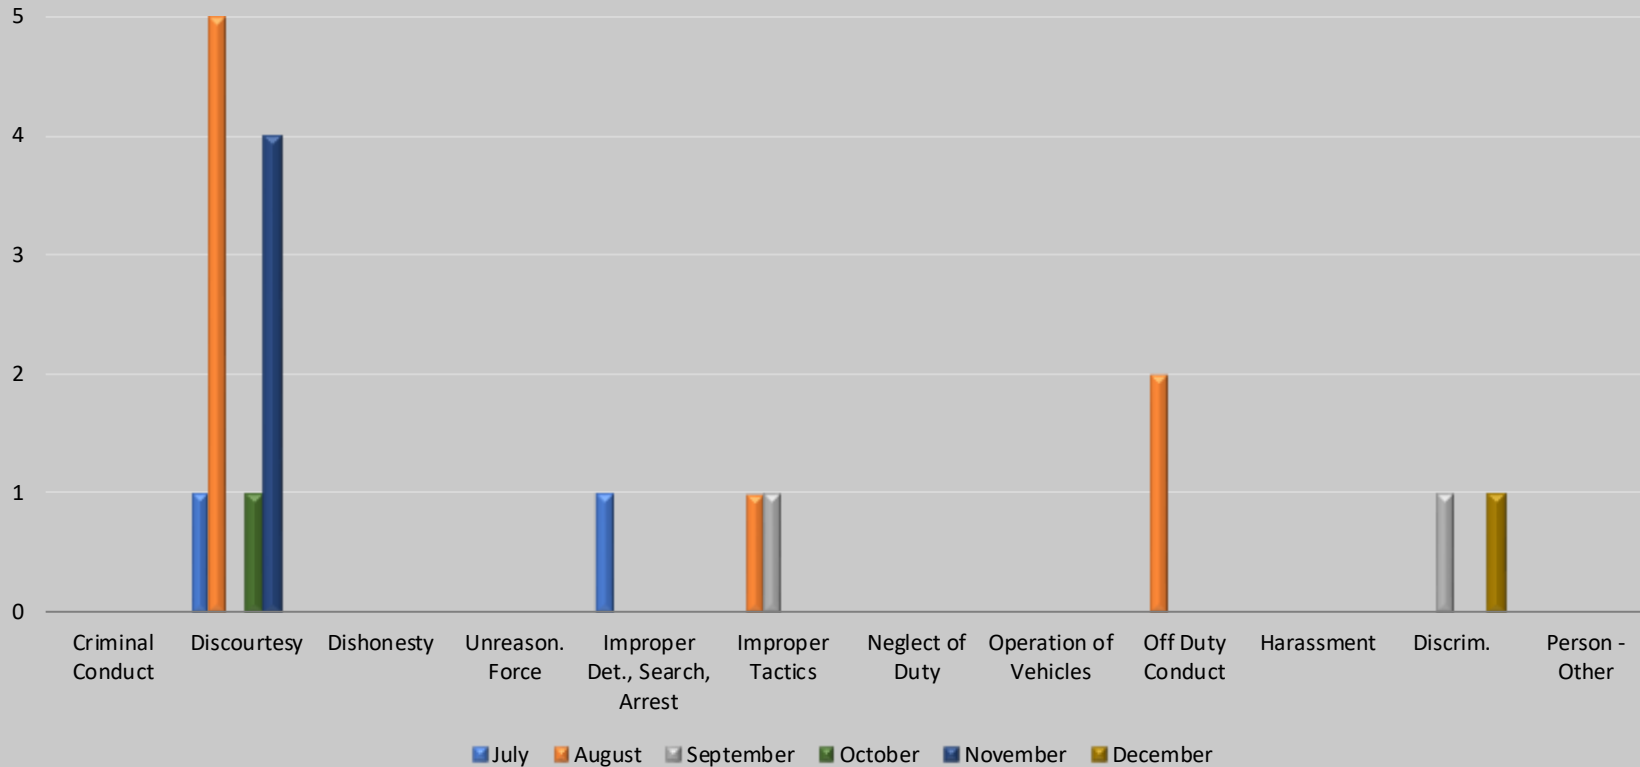

PERSONNEL COMPLAINTS BY CATEGORY