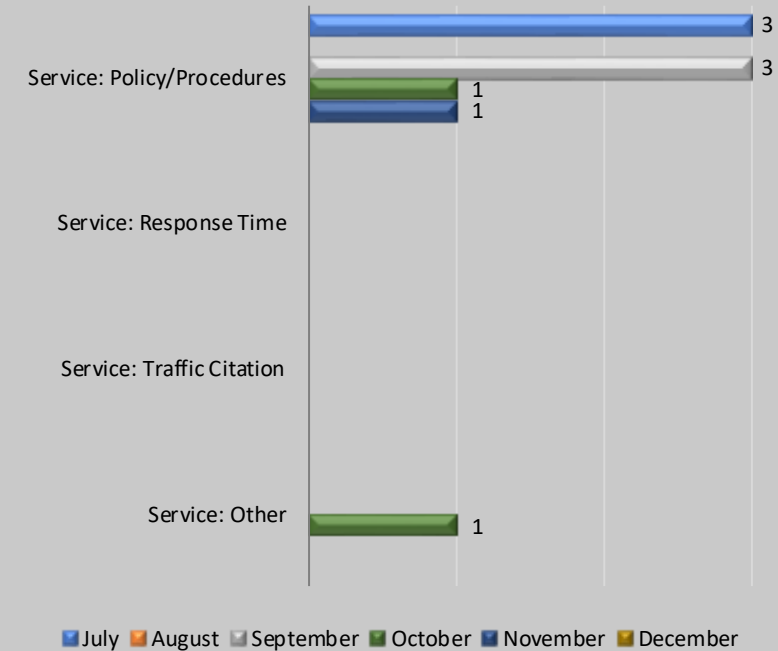

SERVICE COMPLAINTS BY CATEGORY