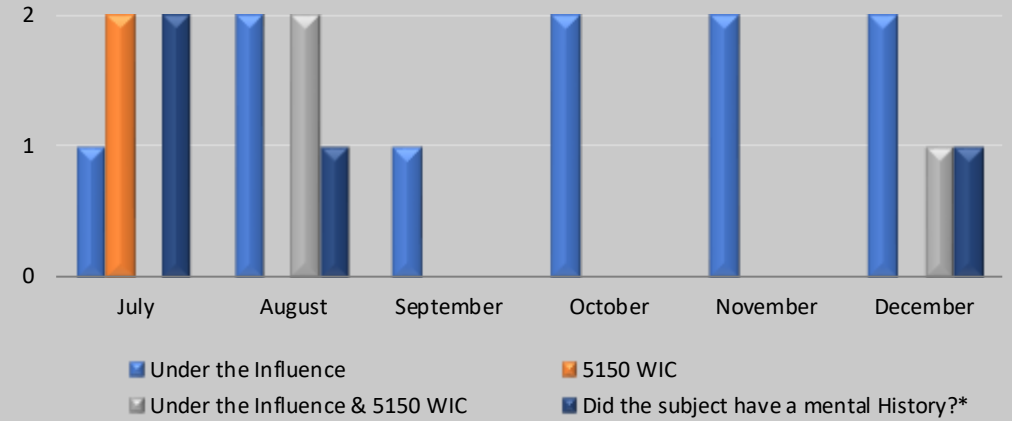

Counts represent the number of actual Force Incidents EXCLUDING shootings.

USE OF FORCE CONTRIBUTING FACTORS