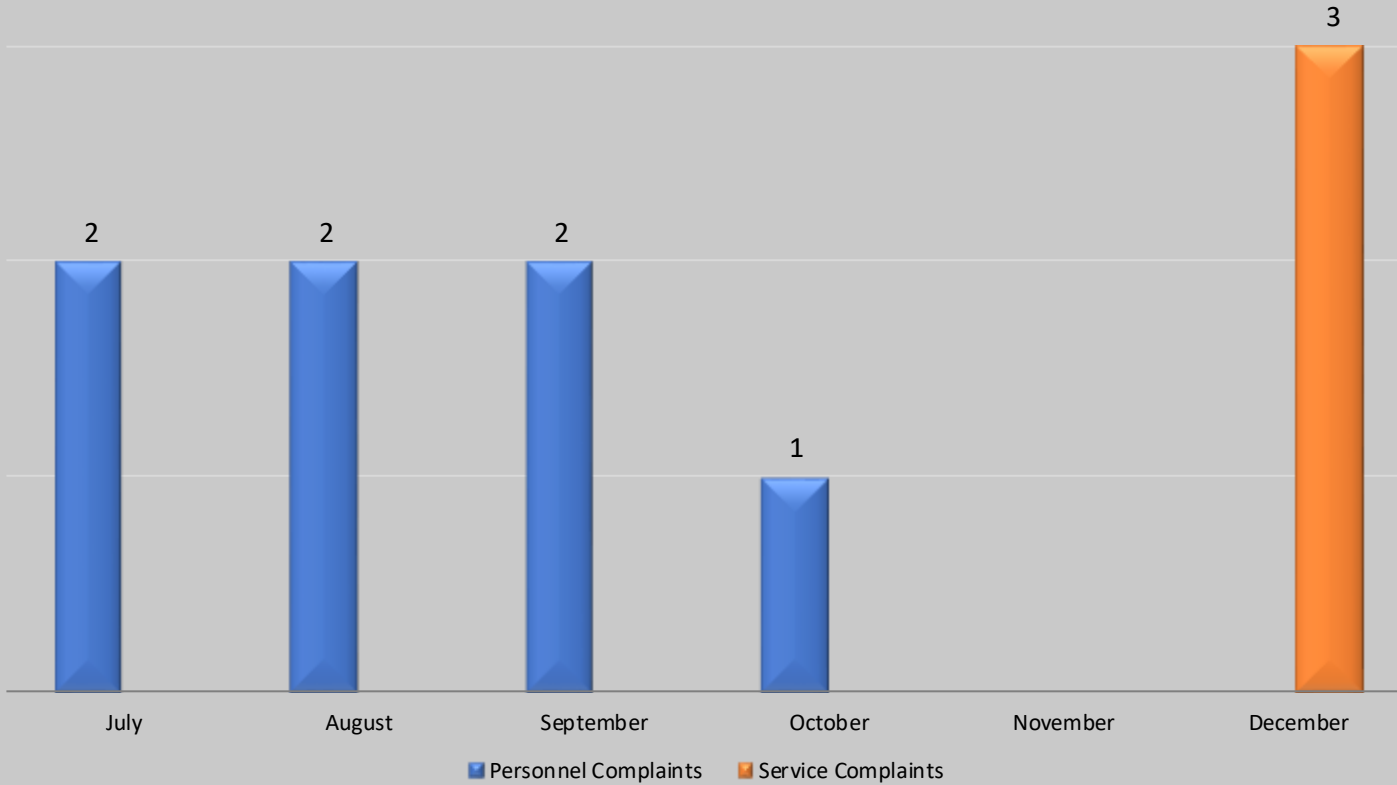

Watch Commander Service Comment Reports Complaints – Personnel & Service July - December 2017 Carson Station

WCSCR's

Total number of dispositions may not match total number of complaints as each form may have more than one named personnel on it.