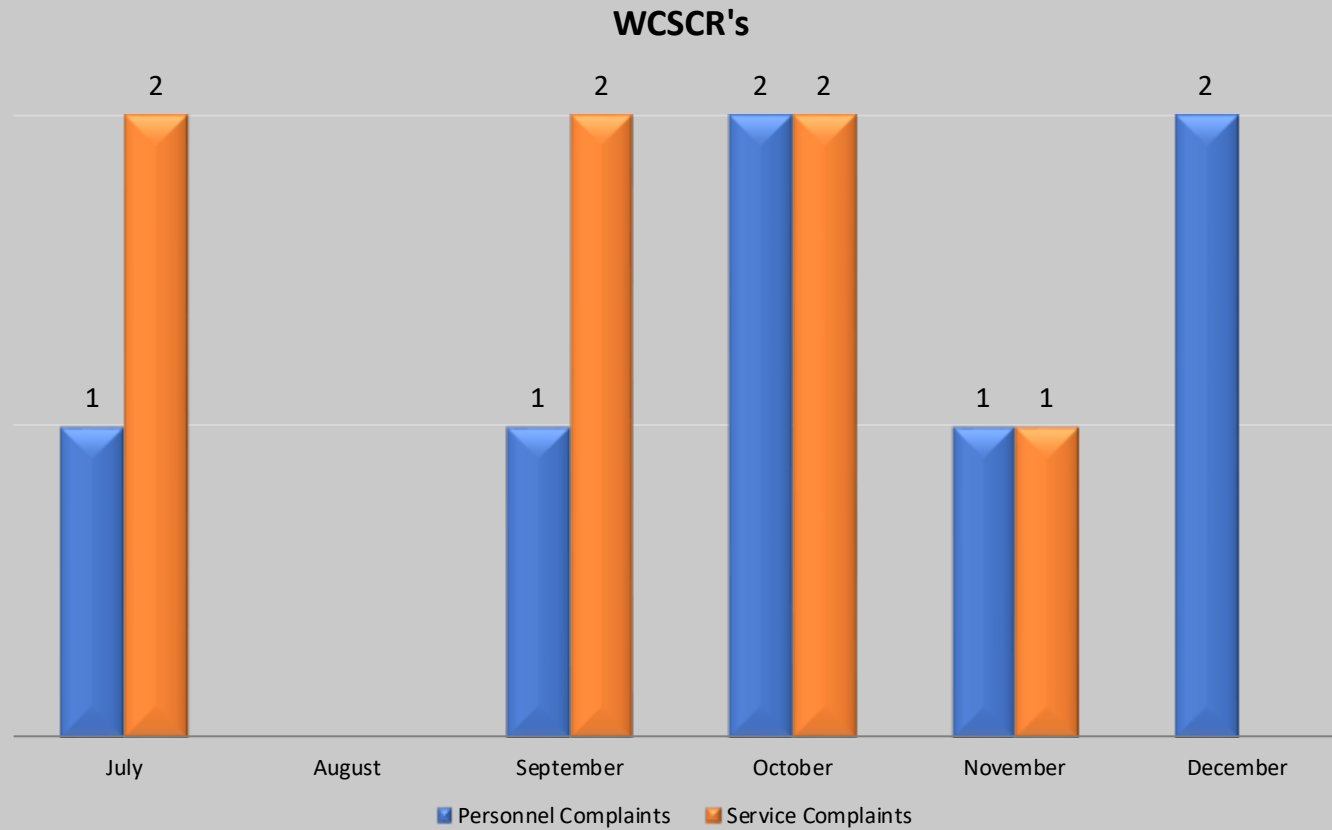

Total number of dispositions may not match total number of complaints as each form may have more than one named personnel on it.