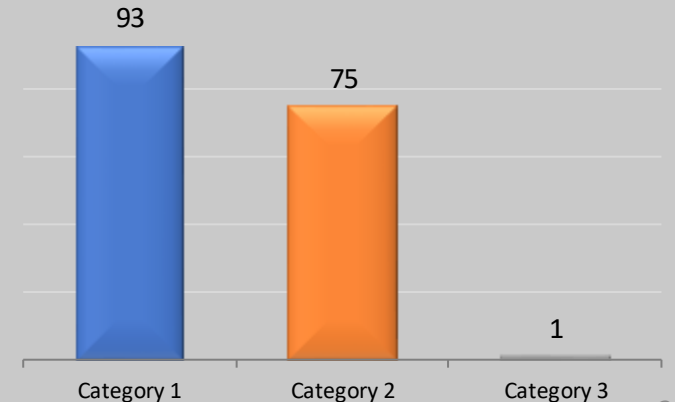

TOTAL FORCE BY CATEGORY

Counts represent the number of actual Force Incidents EXCLUDING shootings.

USE OF FORCE CONTRIBUTING FACTORS

*Mental history was only box marked on force report

TOTAL FORCE

Use of Force July - December 2017

South Patrol Division

TOTAL FORCE BY STATION

Counts represent the number of actual Force Incidents EXCLUDING shootings.

Use of Force July - December 2017 Carson Station

TOTAL FORCE BY CATEGORY

Counts represent the number of actual Force Incidents EXCLUDING shootings.