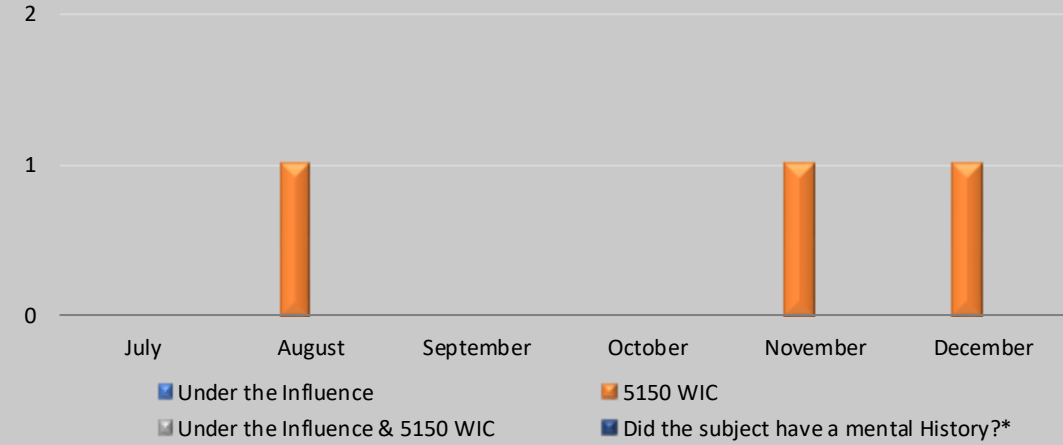

South Patrol Division

TOTAL FORCE BY STATION

Counts represent the number of actual Force Incidents EXCLUDING shootings.

Use of Force July - December 2017 Carson Station

TOTAL FORCE BY CATEGORY

Counts represent the number of actual Force Incidents EXCLUDING shootings.

USE OF FORCE CONTRIBUTING FACTORS

*Mental history was only box marked on force report

TOTAL FORCE

Use of Force July - December 2017

Cerritos Station

TOTAL FORCE BY CATEGORY

Counts represent the number of actual Force Incidents EXCLUDING shootings.

USE OF FORCE CONTRIBUTING FACTORS

*Mental history was only box marked on force report

TOTAL FORCE

Use of Force July - December 2017

Lakewood Station

TOTAL FORCE BY CATEGORY

Counts represent the number of actual Force Incidents EXCLUDING shootings.

USE OF FORCE CONTRIBUTING FACTORS

*Mental history was only box marked on force report

TOTAL FORCE

Use of Force July - December 2017

Lomita Station

TOTAL FORCE BY CATEGORY

Counts represent the number of actual Force Incidents EXCLUDING shootings.