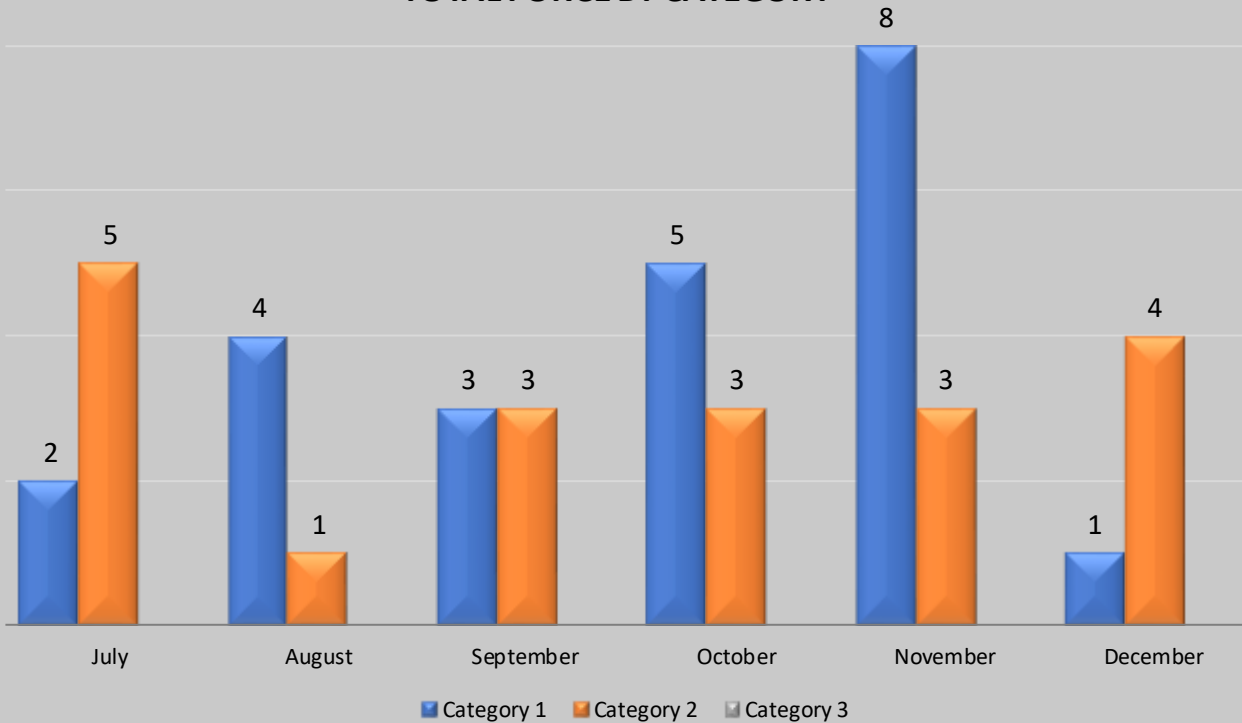

USE OF FORCE CONTRIBUTING FACTORS

*Mental history was only box marked on force report

TOTAL FORCE

Use of Force July - December 2017

Lakewood Station

TOTAL FORCE BY CATEGORY

Counts represent the number of actual Force Incidents EXCLUDING shootings.

USE OF FORCE CONTRIBUTING FACTORS

*Mental history was only box marked on force report

TOTAL FORCE

Use of Force July - December 2017

Lomita Station

TOTAL FORCE BY CATEGORY

Counts represent the number of actual Force Incidents EXCLUDING shootings.

USE OF FORCE CONTRIBUTING FACTORS

*Mental history was only box marked on force report

TOTAL FORCE

Use of Force July - December 2017 Norwalk Station

TOTAL FORCE BY CATEGORY

Counts represent the number of actual Force Incidents EXCLUDING shootings.

USE OF FORCE CONTRIBUTING FACTORS

*Mental history was only box marked on force report

TOTAL FORCE

Use of Force July - December 2017

Pico Rivera Station

TOTAL FORCE BY CATEGORY

Counts represent the number of actual Force Incidents EXCLUDING shootings.