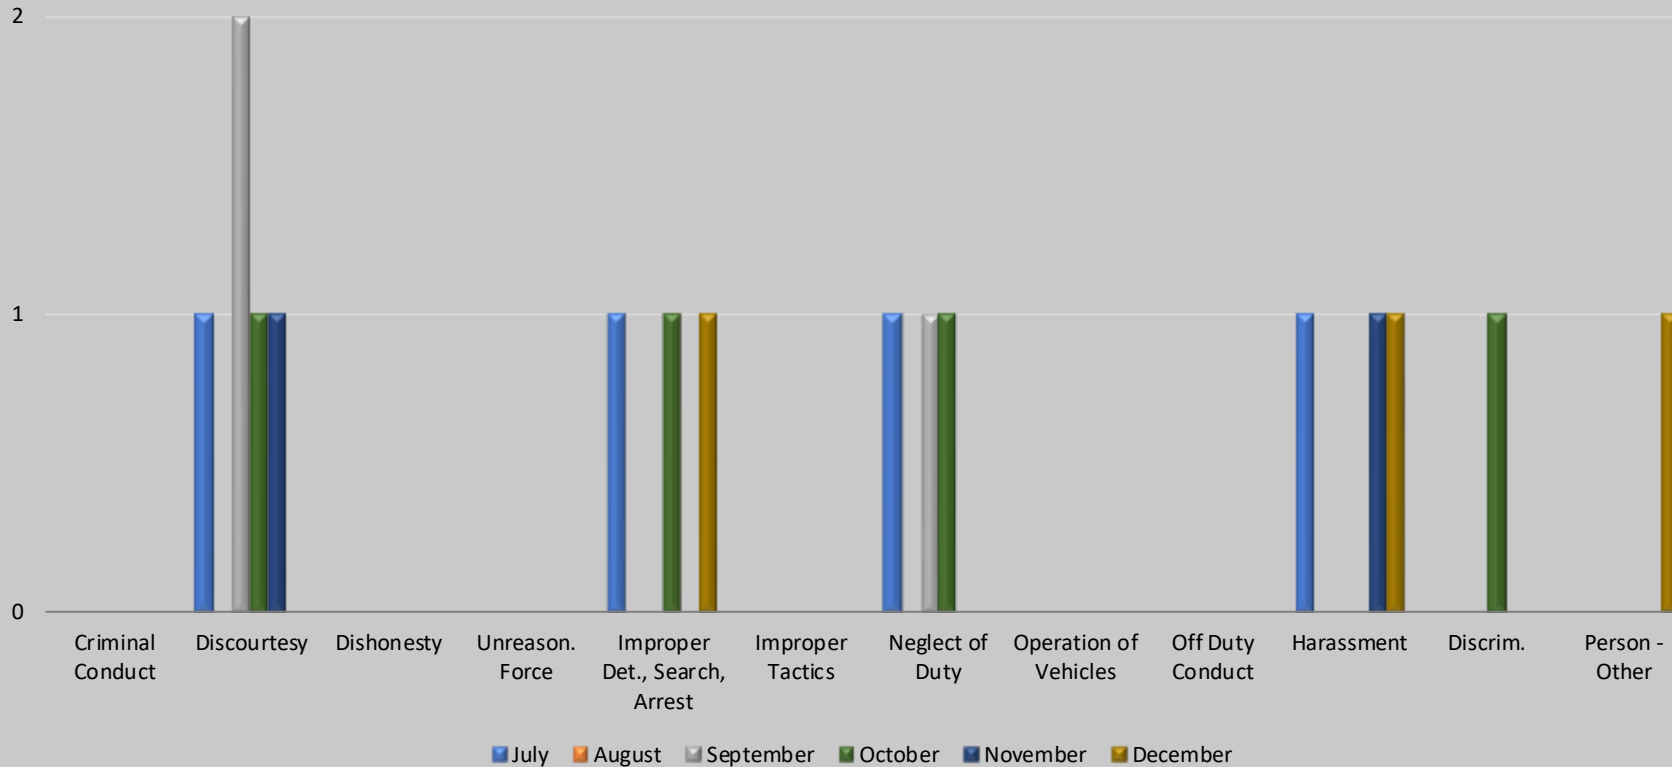

PERSONNEL COMPLAINTS BY CATEGORY