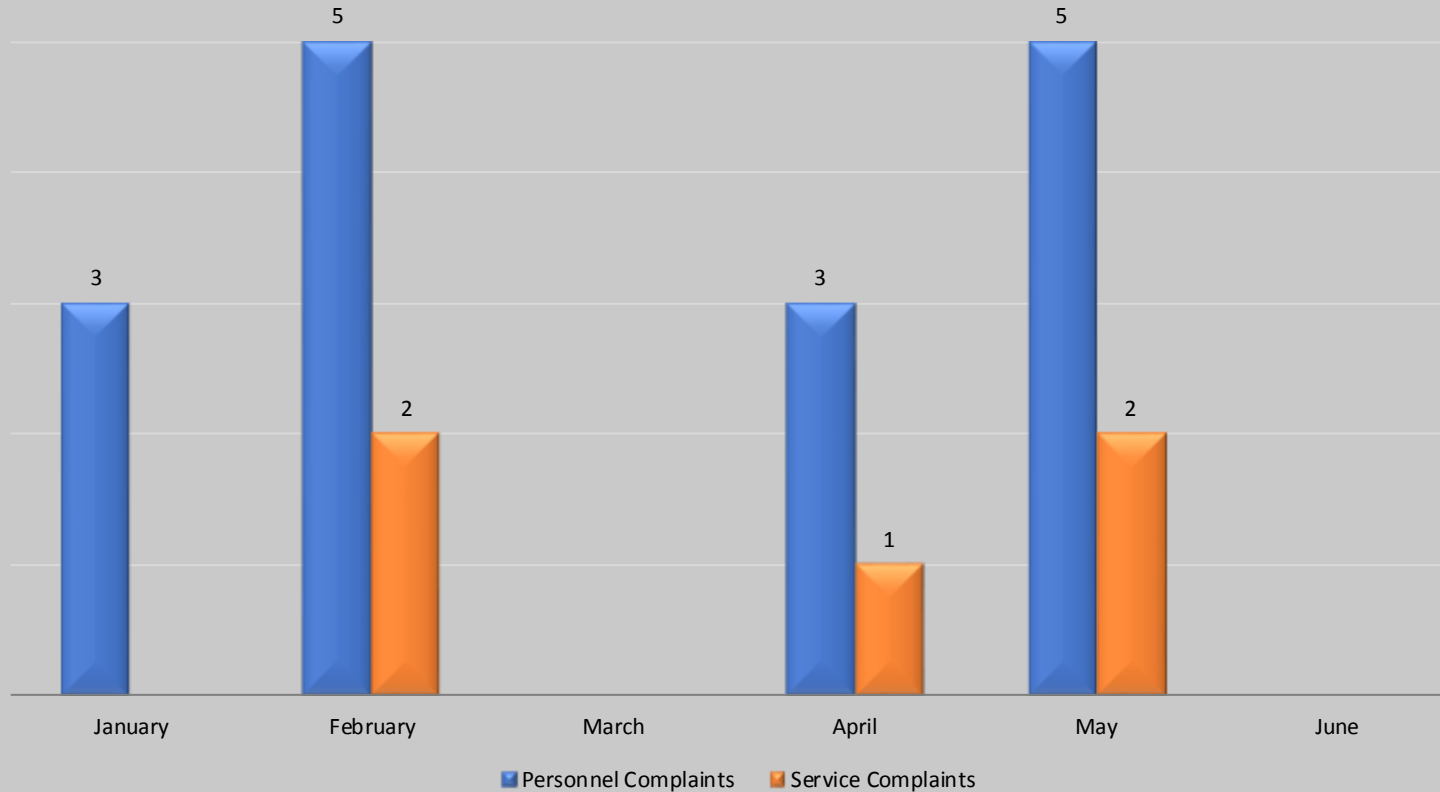

Watch Commander Service Comment Reports Complaints – Personnel & Service January - June 2017 *Lakewood Station*

WCSCR's

Total number of dispositions may not match total number of complaints as each form may have more than one named personnel on it.