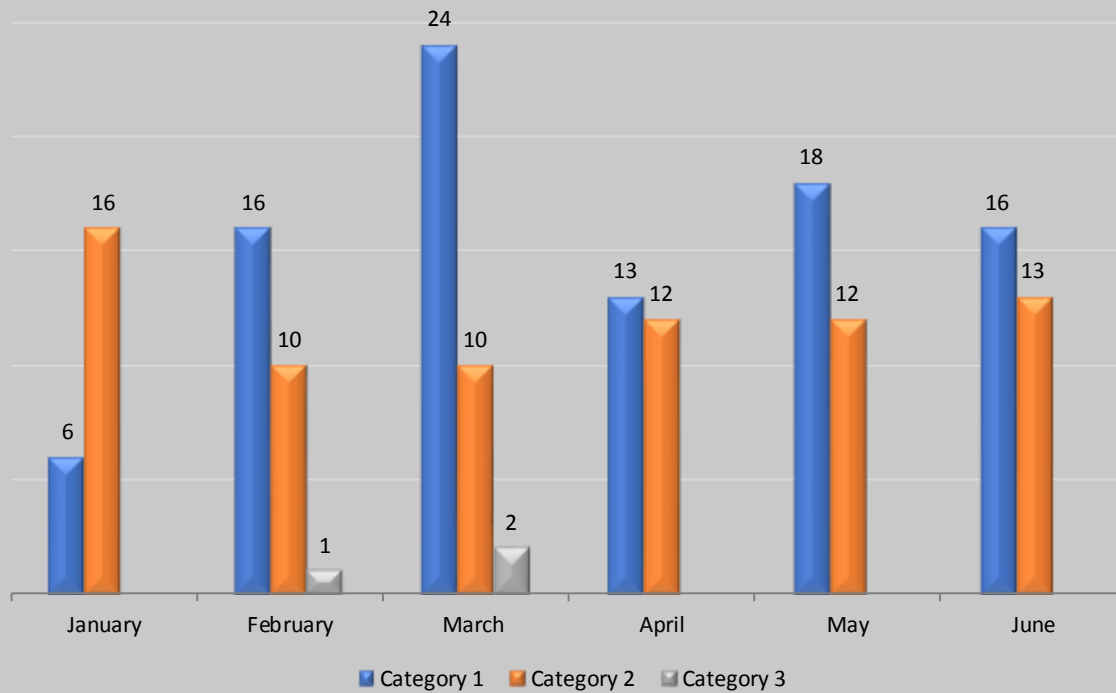

Los Angeles County

SHERIFF'S DEPARTMENT

SOUTH PATROL DIVISION

PUBLIC DATA SHARING REPORT

January – June 2017

SHERIFF JIM McDONNELL

Use of Force January - June 2017

South Patrol Division

TOTAL FORCE BY CATEGORY

Counts represent the number of actual Force Incidents EXCLUDING shootings.

USE OF FORCE CONTRIBUTING FACTORS

*Mental history was only box marked on force report

TOTAL FORCE

Use of Force January - June 2017

South Patrol Division

TOTAL FORCE BY DIVISION

Counts represent the number of actual Force Incidents EXCLUDING shootings.

Use of Force January - June 2017

Carson Station

TOTAL FORCE BY CATEGORY

Counts represent the number of actual Force Incidents EXCLUDING shootings.