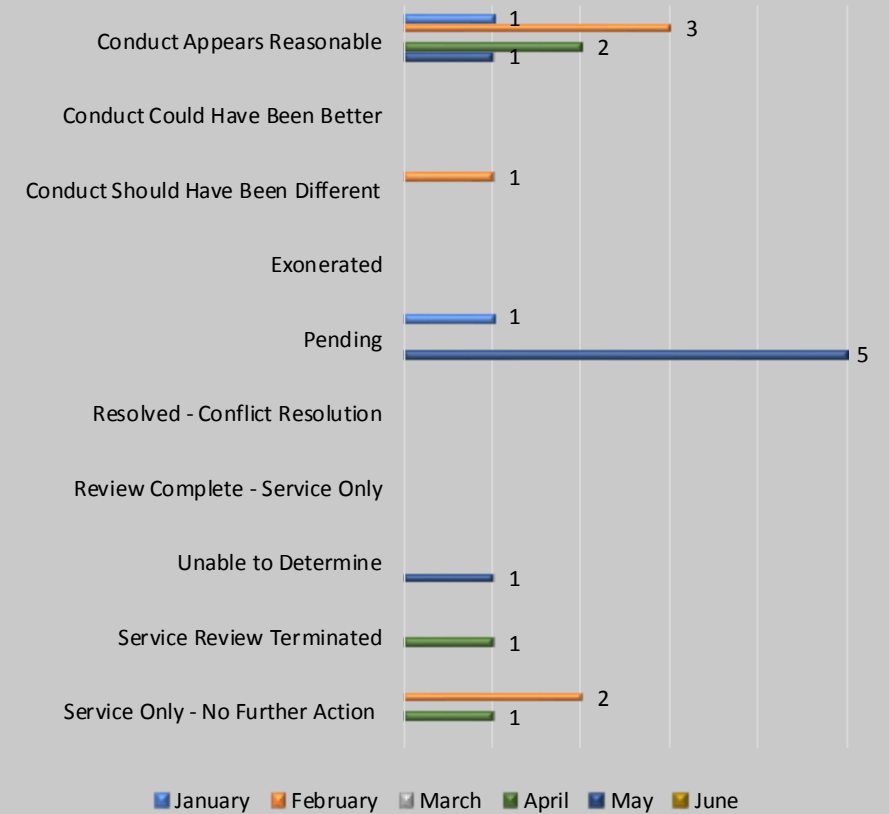

Watch Commander Service Comment Reports Complaints – Personnel & Service January - June 2017 *Cerritos Station*

WCSCR's

DISPOSITIONS

Total number of dispositions may not match total number of complaints as each form may have more than one named personnel on it.

Watch Commander Service Comment Reports Complaints – Personnel & Service January - June 2017 *Cerritos Station*

PERSONNEL COMPLAINTS BY CATEGORY

SERVICE COMPLAINTS BY CATEGORY

Total complaints form counts may not match personnel or service complaints, as each complaint form may have more than one complaint category.

Watch Commander Service Comment Reports Complaints – Personnel & Service January - June 2017 *Lakewood Station*

WCSCR's

DISPOSITIONS

Total number of dispositions may not match total number of complaints as each form may have more than one named personnel on it.