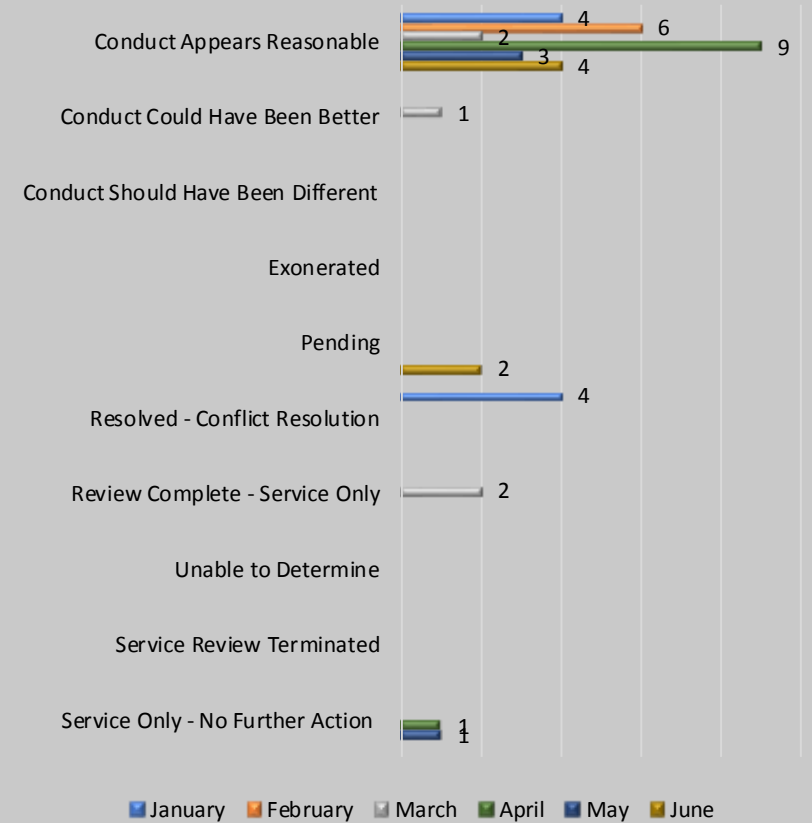

Watch Commander Service Comment Reports Complaints – Personnel & Service January - June 2017 *Lakewood Station*

PERSONNEL COMPLAINTS BY CATEGORY

SERVICE COMPLAINTS BY CATEGORY

Total complaints form counts may not match personnel or service complaints, as each complaint form may have more than one complaint category.

Watch Commander Service Comment Reports Complaints – Personnel & Service January - June 2017 *Lomita Station*

WCSCR's

DISPOSITIONS

Total number of dispositions may not match total number of complaints as each form may have more than one named personnel on it.

Watch Commander Service Comment Reports Complaints – Personnel & Service January - June 2017 *Lomita Station*

PERSONNEL COMPLAINTS BY CATEGORY

SERVICE COMPLAINTS BY CATEGORY

Total complaints form counts may not match personnel or service complaints, as each complaint form may have more than one complaint category.

Watch Commander Service Comment Reports Complaints – Personnel & Service January - June 2017 Norwalk Station

WCSCR's

DISPOSITIONS

Total number of dispositions may not match total number of complaints as each form may have more than one named personnel on it.