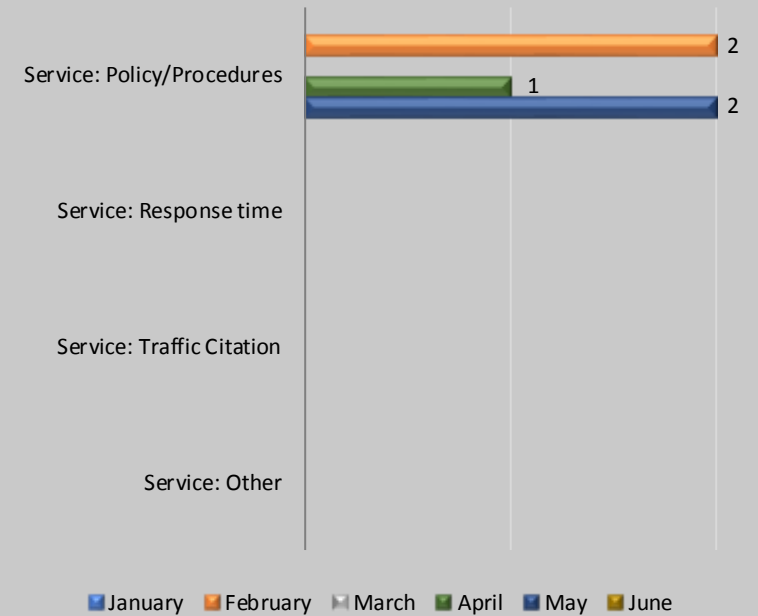

Watch Commander Service Comment Reports Complaints – Personnel & Service January - June 2017 *Lakewood Station*

WCSCR's

DISPOSITIONS

Total number of dispositions may not match total number of complaints as each form may have more than one named personnel on it.

Watch Commander Service Comment Reports Complaints – Personnel & Service January - June 2017 *Lakewood Station*

PERSONNEL COMPLAINTS BY CATEGORY

SERVICE COMPLAINTS BY CATEGORY

Total complaints form counts may not match personnel or service complaints, as each complaint form may have more than one complaint category.