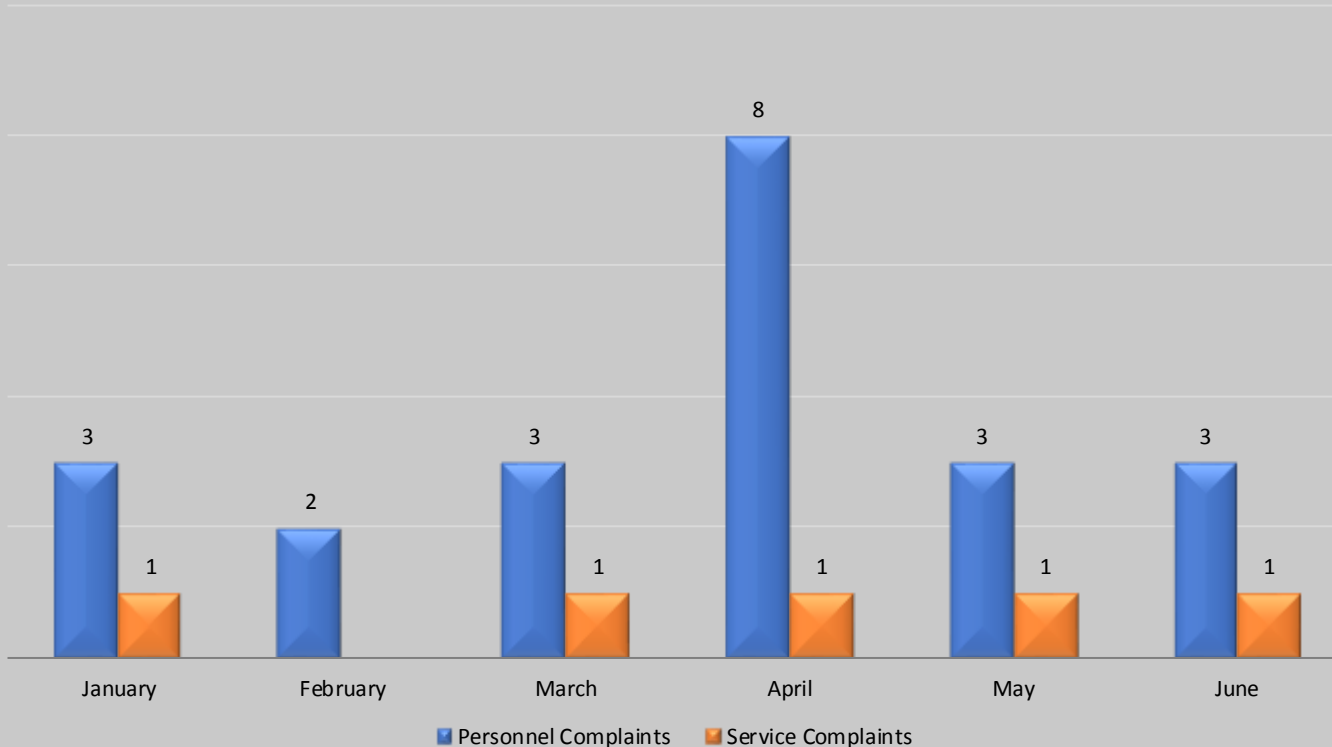

Watch Commander Service Comment Reports Complaints – Personnel & Service January - June 2017 Norwalk Station

WCSCR's

Total number of dispositions may not match total number of complaints as each form may have more than one named personnel on it.