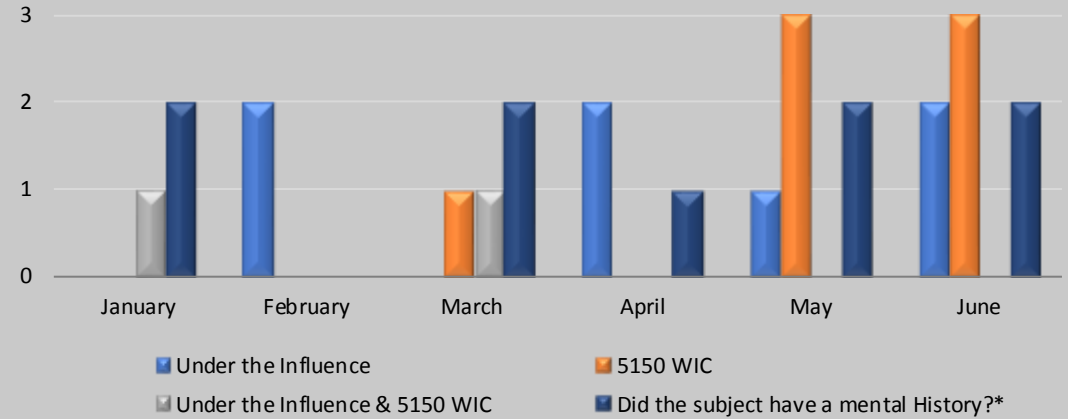

TOTAL FORCE BY CATEGORY

Counts represent the number of actual Force Incidents EXCLUDING shootings.

USE OF FORCE CONTRIBUTING FACTORS

*Mental history was only box marked on force report

TOTAL FORCE

Use of Force January - June 2017

South Patrol Division

TOTAL FORCE BY DIVISION

Counts represent the number of actual Force Incidents EXCLUDING shootings.

Use of Force January - June 2017

Carson Station

TOTAL FORCE BY CATEGORY

Counts represent the number of actual Force Incidents EXCLUDING shootings.

USE OF FORCE CONTRIBUTING FACTORS

*Mental history was only box marked on force report

TOTAL FORCE

Use of Force January - June 2017

Cerritos Station

TOTAL FORCE BY CATEGORY

Counts represent the number of actual Force Incidents EXCLUDING shootings.

USE OF FORCE CONTRIBUTING FACTORS

*Mental history was only box marked on force report

TOTAL FORCE

Use of Force January - June 2017

Lakewood Station

TOTAL FORCE BY CATEGORY

Counts represent the number of actual Force Incidents EXCLUDING shootings.