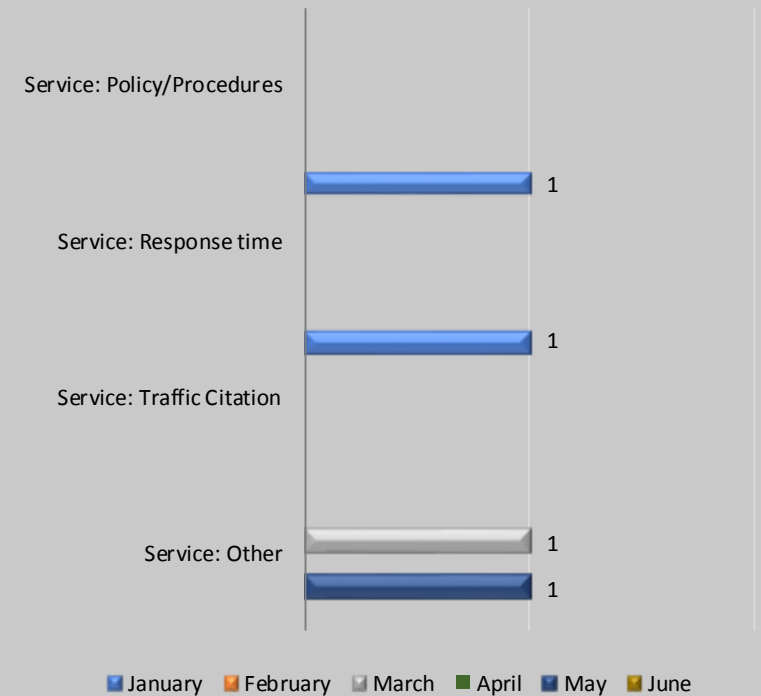

SERVICE COMPLAINTS BY CATEGORY