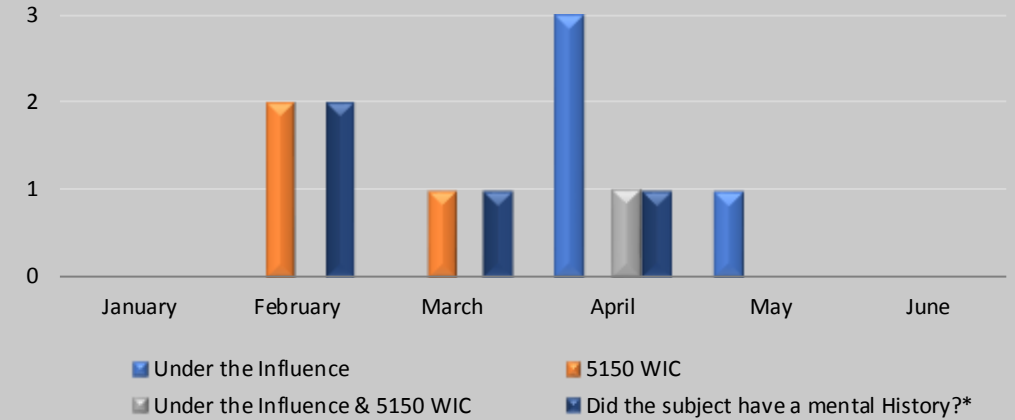

USE OF FORCE CONTRIBUTING FACTORS

*Mental history was only box marked on force report

TOTAL FORCE

Use of Force January - June 2017

Lakewood Station

TOTAL FORCE BY CATEGORY

Counts represent the number of actual Force Incidents EXCLUDING shootings.

USE OF FORCE CONTRIBUTING FACTORS

*Mental history was only box marked on force report

TOTAL FORCE

Use of Force January - June 2017

Lomita Station

TOTAL FORCE BY CATEGORY

Counts represent the number of actual Force Incidents EXCLUDING shootings.

USE OF FORCE CONTRIBUTING FACTORS

*Mental history was only box marked on force report

TOTAL FORCE

Use of Force January - June 2017

Norwalk Station

TOTAL FORCE BY CATEGORY

Counts represent the number of actual Force Incidents EXCLUDING shootings.

USE OF FORCE CONTRIBUTING FACTORS

*Mental history was only box marked on force report

TOTAL FORCE

Use of Force January - June 2017

Pico Rivera Station

TOTAL FORCE BY CATEGORY

Counts represent the number of actual Force Incidents EXCLUDING shootings.