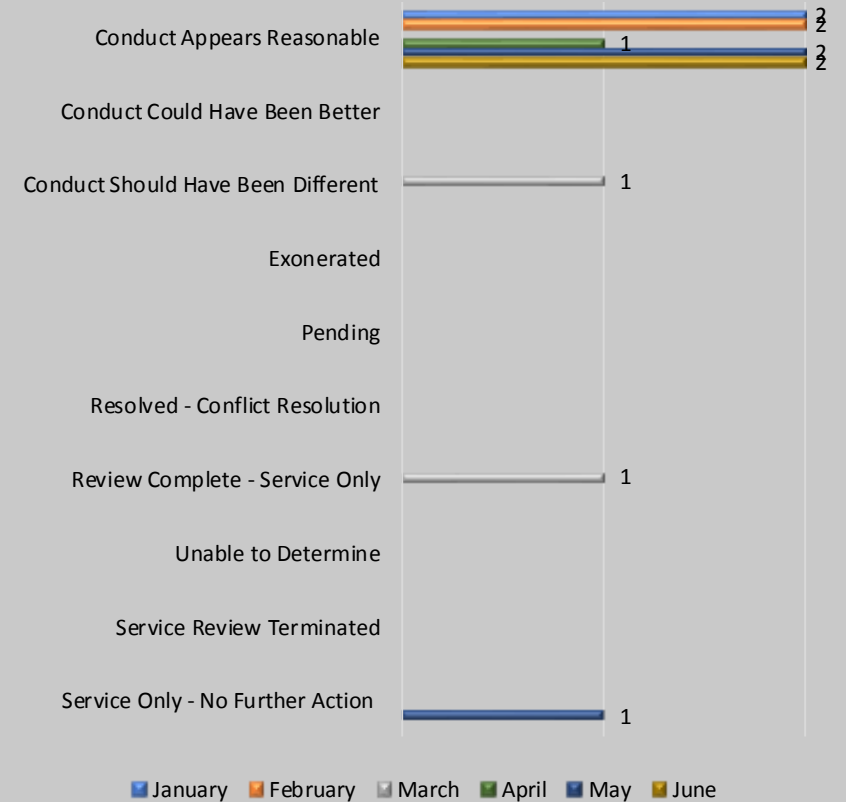

USE OF FORCE CONTRIBUTING FACTORS

*Mental history was only box marked on force report

TOTAL FORCE

Watch Commander Service Comment Reports Complaints – Personnel & Service January - June 2017 *South Patrol Division*

WCSCR's

DISPOSITIONS

Total number of dispositions may not match total number of complaints as each form may have more than one named personnel on it.

Watch Commander Service Comment Reports Complaints – Personnel & Service January - June 2017 *South Patrol Division*

PERSONNEL COMPLAINTS BY CATEGORY

SERVICE COMPLAINTS BY CATEGORY

Total complaints form counts may not match personnel or service complaints, as each complaint form may have more than one complaint category.

Watch Commander Service Comment Reports Complaints – Personnel & Service January - June 2017 Carson Station

WCSCR's

DISPOSITIONS

Total number of dispositions may not match total number of complaints as each form may have more than one named personnel on it.