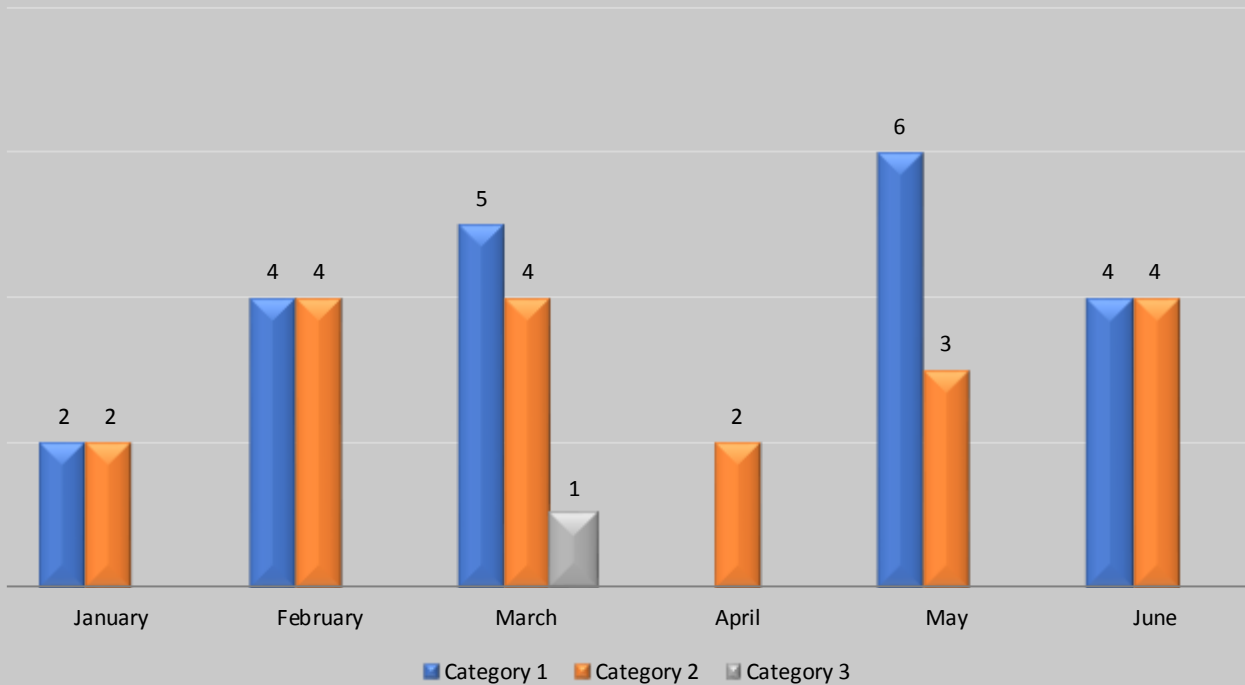

USE OF FORCE CONTRIBUTING FACTORS

*Mental history was only box marked on force report

TOTAL FORCE

Use of Force January - June 2017

Lakewood Station

TOTAL FORCE BY CATEGORY

Counts represent the number of actual Force Incidents EXCLUDING shootings.

USE OF FORCE CONTRIBUTING FACTORS

*Mental history was only box marked on force report

TOTAL FORCE

Use of Force January - June 2017

Lomita Station

TOTAL FORCE BY CATEGORY

Counts represent the number of actual Force Incidents EXCLUDING shootings.

USE OF FORCE CONTRIBUTING FACTORS

*Mental history was only box marked on force report

TOTAL FORCE

Use of Force January - June 2017

Norwalk Station

TOTAL FORCE BY CATEGORY

Counts represent the number of actual Force Incidents EXCLUDING shootings.

USE OF FORCE CONTRIBUTING FACTORS

*Mental history was only box marked on force report

TOTAL FORCE

Use of Force January - June 2017

Pico Rivera Station

TOTAL FORCE BY CATEGORY

Counts represent the number of actual Force Incidents EXCLUDING shootings.