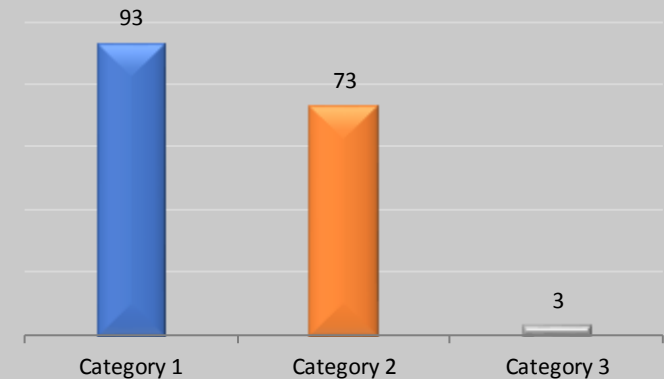

TOTAL FORCE BY CATEGORY

Counts represent the number of actual Force Incidents EXCLUDING shootings.

USE OF FORCE CONTRIBUTING FACTORS

*Mental history was only box marked on force report

TOTAL FORCE

Use of Force January - June 2017

South Patrol Division

TOTAL FORCE BY DIVISION

Counts represent the number of actual Force Incidents EXCLUDING shootings.

Use of Force January - June 2017

Carson Station

TOTAL FORCE BY CATEGORY

Counts represent the number of actual Force Incidents EXCLUDING shootings.