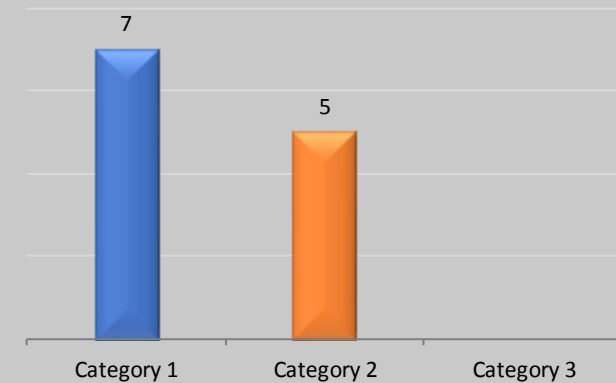

*Mental history was only box marked on force report

TOTAL FORCE