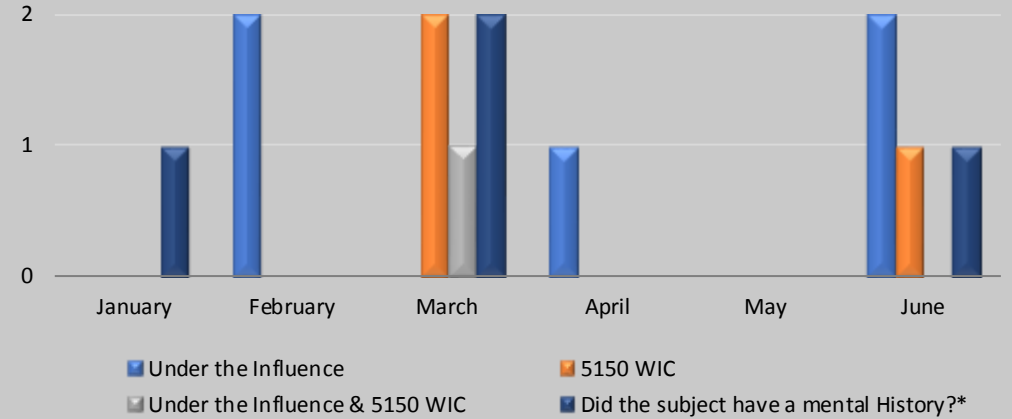

Counts represent the number of actual Force Incidents EXCLUDING shootings.

USE OF FORCE CONTRIBUTING FACTORS