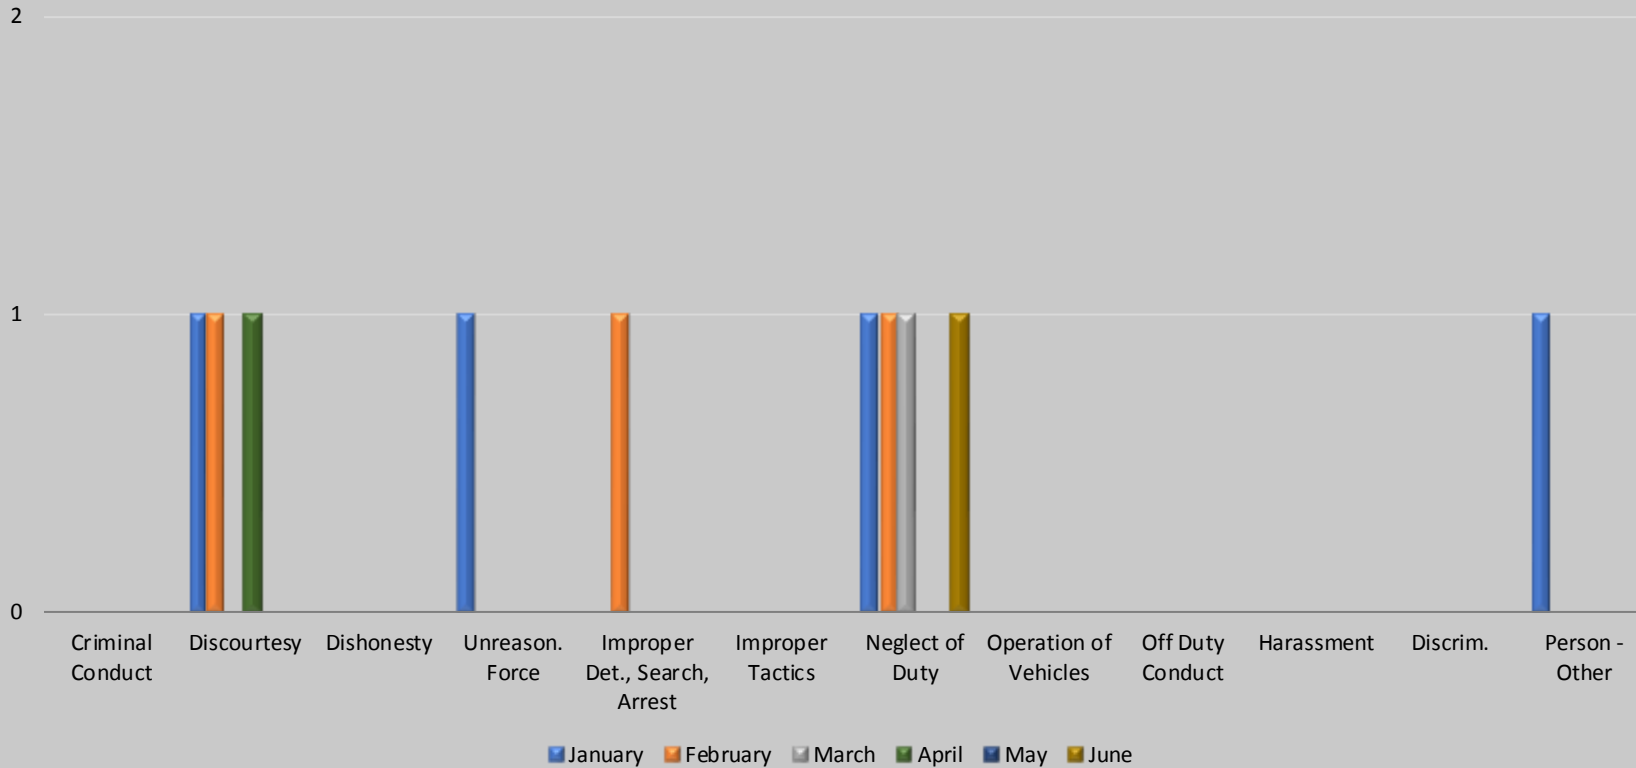

PERSONNEL COMPLAINTS BY CATEGORY