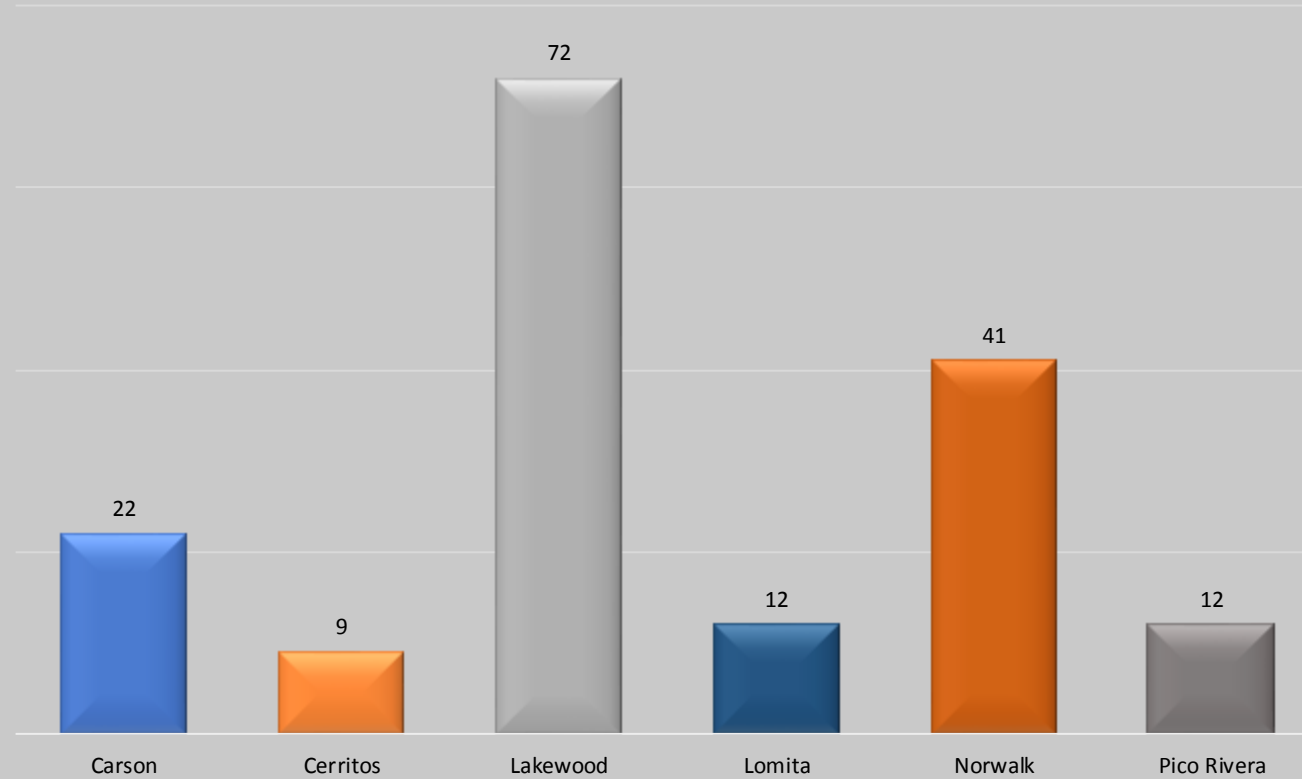

TOTAL FORCE BY CATEGORY

Counts represent the number of actual Force Incidents EXCLUDING shootings.

USE OF FORCE CONTRIBUTING FACTORS

*Mental history was only box marked on force report

TOTAL FORCE

Use of Force January - June 2017

South Patrol Division

TOTAL FORCE BY DIVISION

Counts represent the number of actual Force Incidents EXCLUDING shootings.

Use of Force January - June 2017

Carson Station

TOTAL FORCE BY CATEGORY

Counts represent the number of actual Force Incidents EXCLUDING shootings.