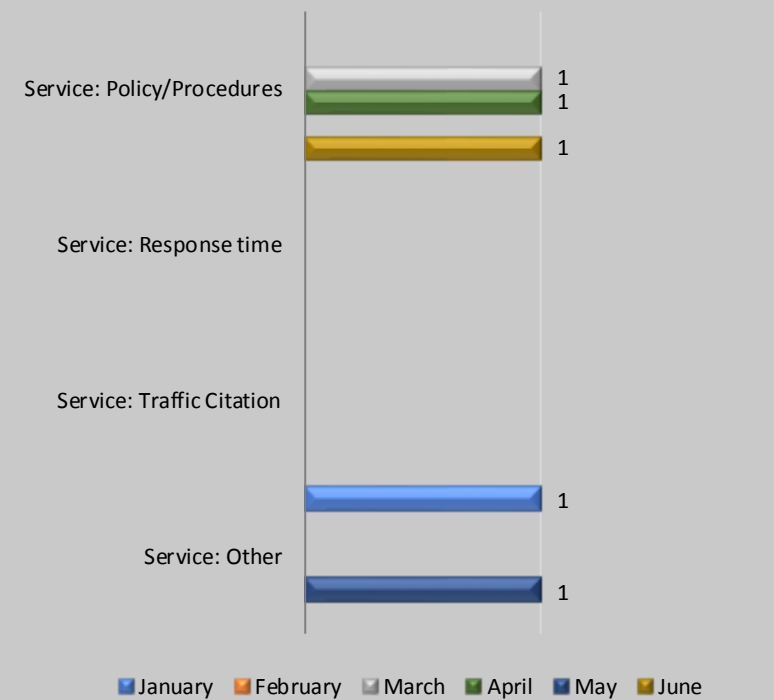

Watch Commander Service Comment Reports Complaints – Personnel & Service January - June 2017 Norwalk Station

WCSCR's

DISPOSITIONS

Total number of dispositions may not match total number of complaints as each form may have more than one named personnel on it.

Watch Commander Service Comment Reports Complaints – Personnel & Service January - June 2017 *Norwalk Station*

PERSONNEL COMPLAINTS BY CATEGORY

SERVICE COMPLAINTS BY CATEGORY

Total complaints form counts may not match personnel or service complaints, as each complaint form may have more than one complaint category.