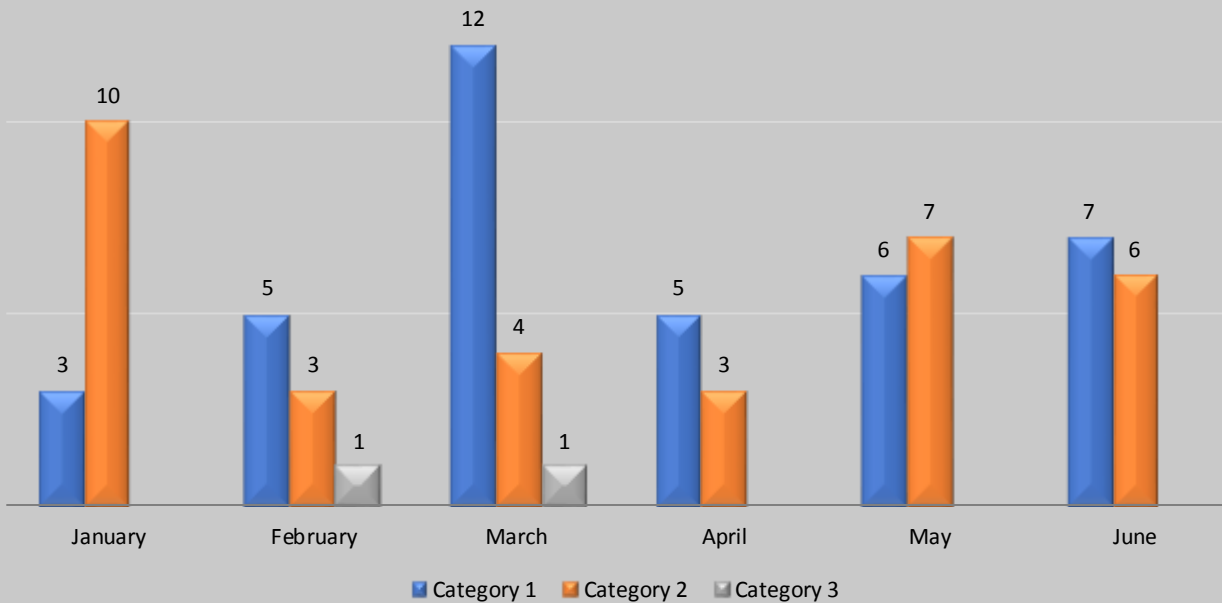

USE OF FORCE CONTRIBUTING FACTORS

*Mental history was only box marked on force report

TOTAL FORCE

Use of Force January - June 2017

Cerritos Station

TOTAL FORCE BY CATEGORY

Counts represent the number of actual Force Incidents EXCLUDING shootings.

USE OF FORCE CONTRIBUTING FACTORS

*Mental history was only box marked on force report

TOTAL FORCE

Use of Force January - June 2017

Lakewood Station

TOTAL FORCE BY CATEGORY

Counts represent the number of actual Force Incidents EXCLUDING shootings.

USE OF FORCE CONTRIBUTING FACTORS

*Mental history was only box marked on force report

TOTAL FORCE

Use of Force January - June 2017

Lomita Station

TOTAL FORCE BY CATEGORY

Counts represent the number of actual Force Incidents EXCLUDING shootings.

USE OF FORCE CONTRIBUTING FACTORS

*Mental history was only box marked on force report

TOTAL FORCE

Use of Force January - June 2017

Norwalk Station

TOTAL FORCE BY CATEGORY

Counts represent the number of actual Force Incidents EXCLUDING shootings.