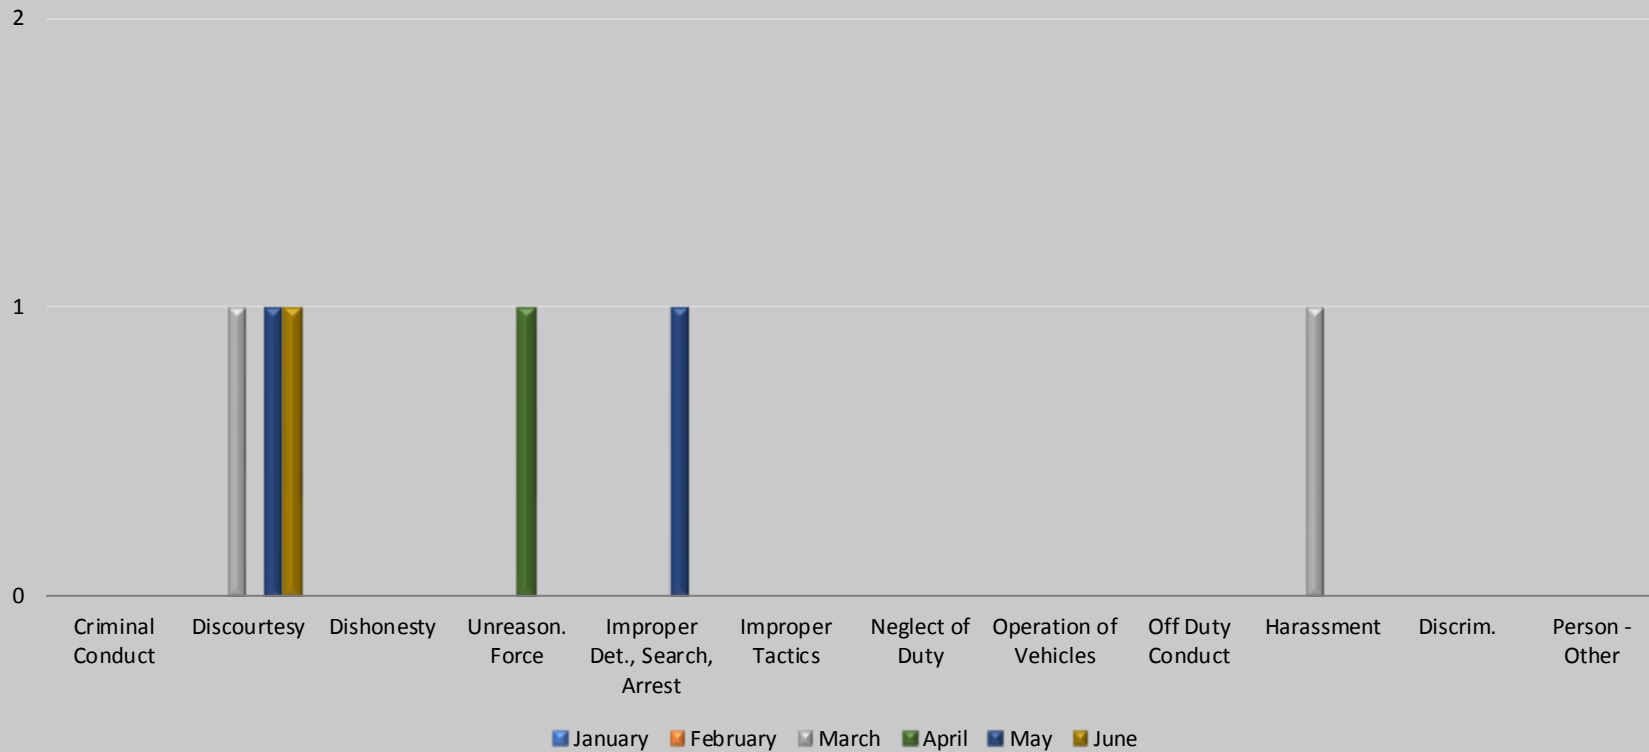

PERSONNEL COMPLAINTS BY CATEGORY