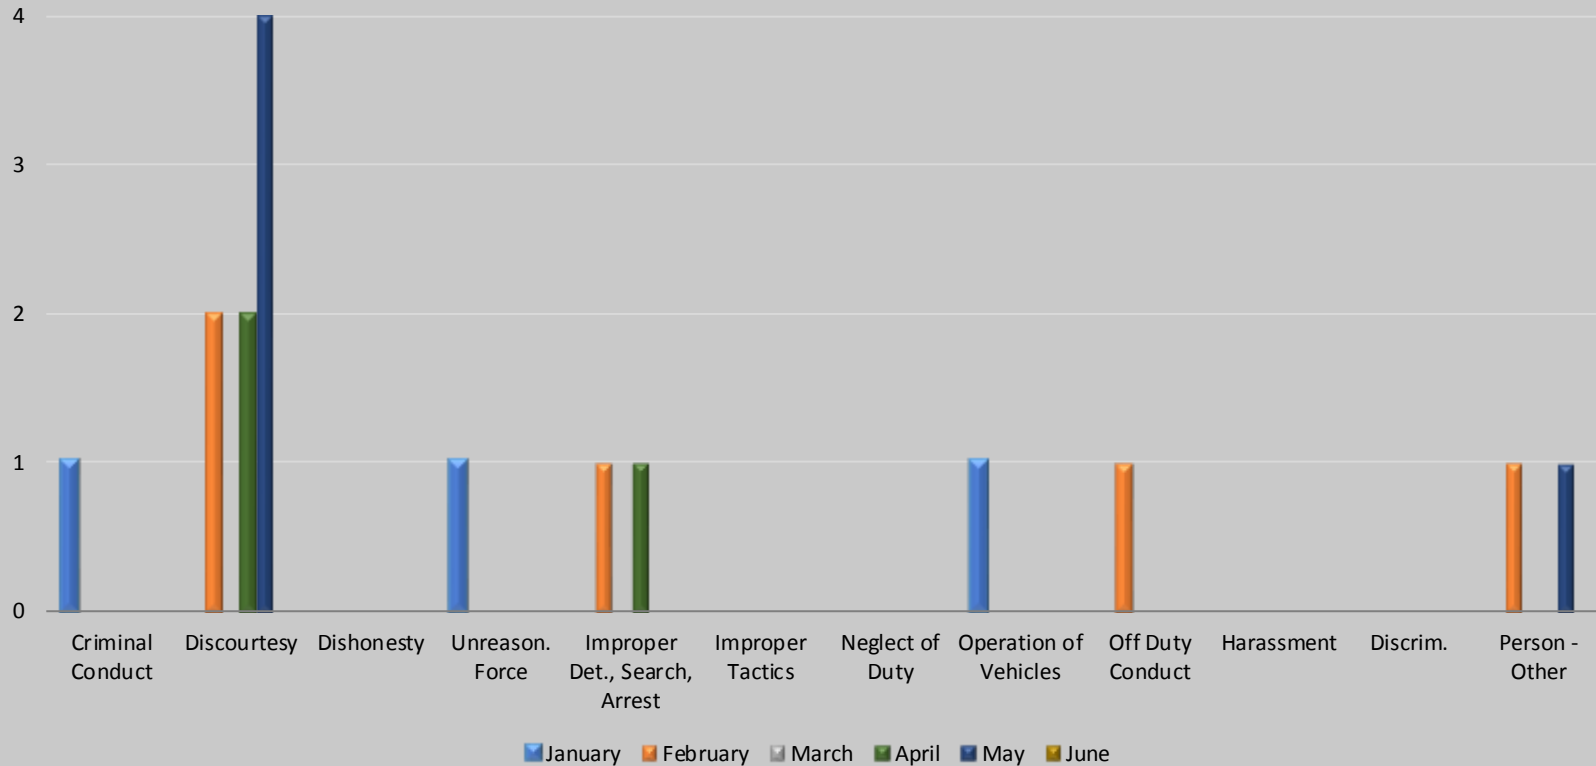

PERSONNEL COMPLAINTS BY CATEGORY