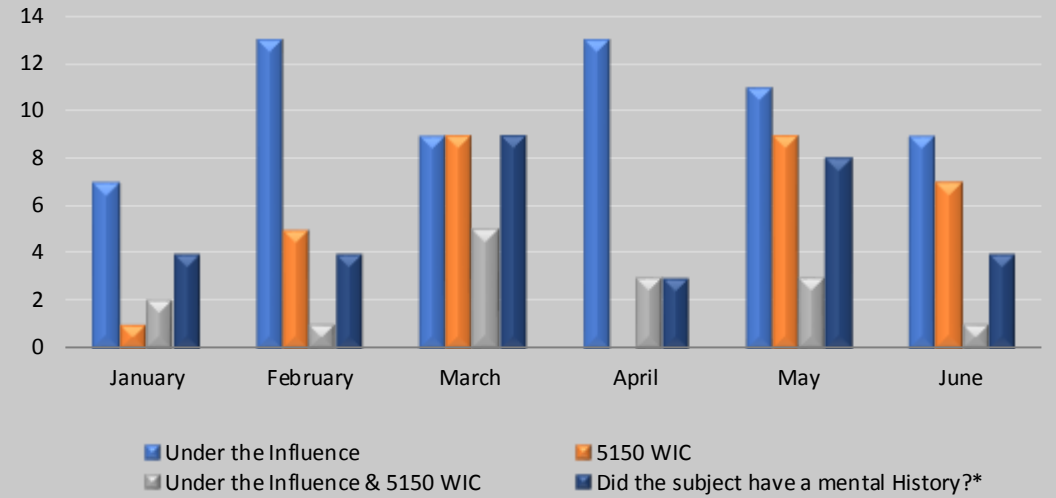

TOTAL FORCE BY CATEGORY

Counts represent the number of actual Force Incidents EXCLUDING shootings.

USE OF FORCE CONTRIBUTING FACTORS

*Mental history was only box marked on force report

TOTAL FORCE

Use of Force January - June 2017

South Patrol Division

TOTAL FORCE BY DIVISION

Counts represent the number of actual Force Incidents EXCLUDING shootings.

Use of Force January - June 2017

Carson Station

TOTAL FORCE BY CATEGORY

Counts represent the number of actual Force Incidents EXCLUDING shootings.