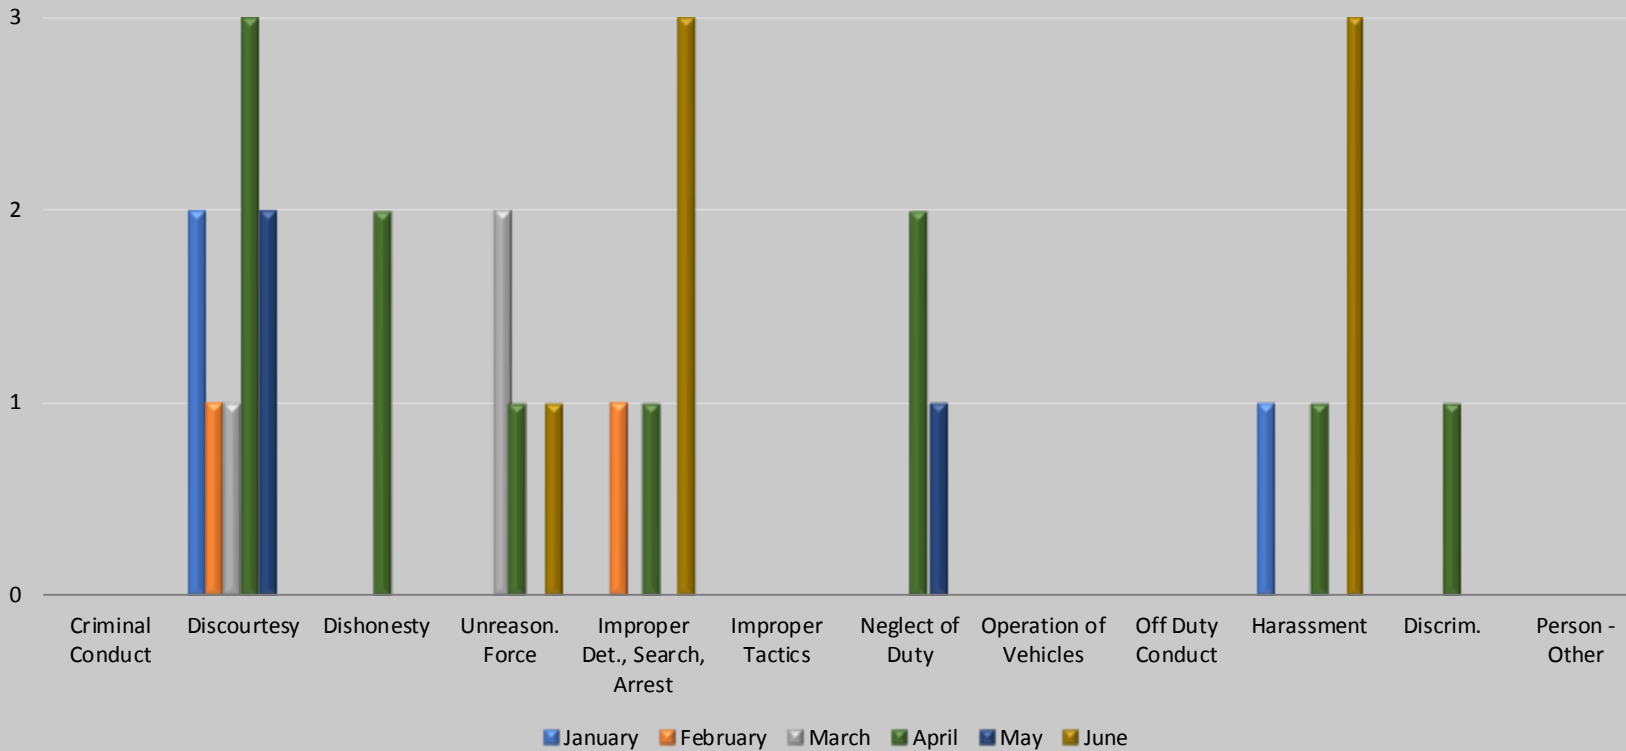

PERSONNEL COMPLAINTS BY CATEGORY