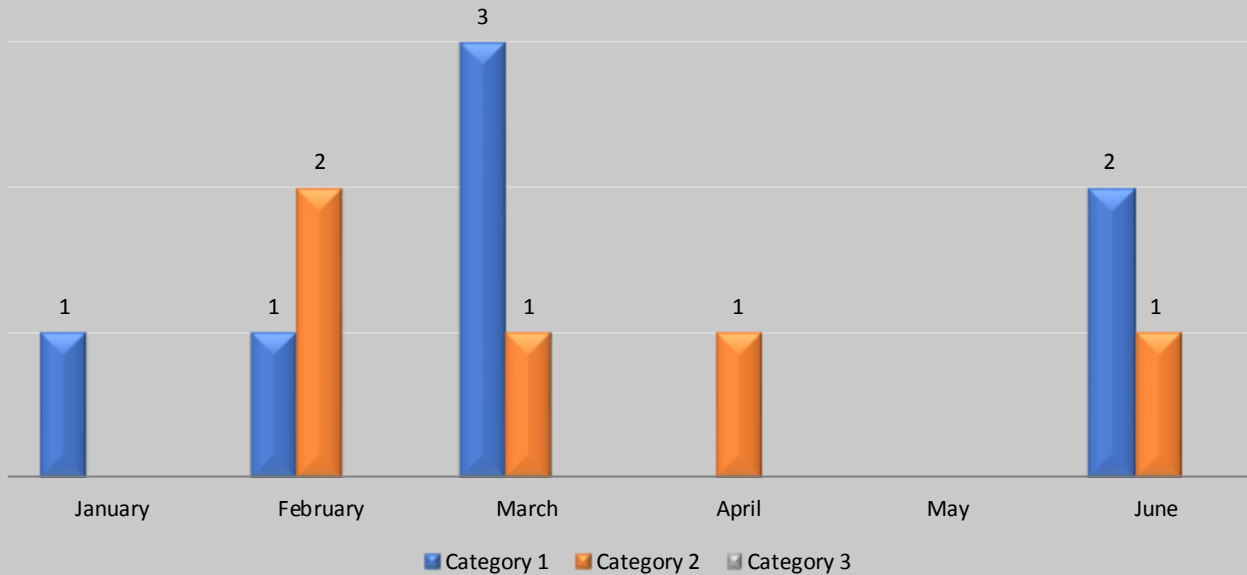

USE OF FORCE CONTRIBUTING FACTORS

*Mental history was only box marked on force report

TOTAL FORCE

Use of Force January - June 2017

Lomita Station

TOTAL FORCE BY CATEGORY

Counts represent the number of actual Force Incidents EXCLUDING shootings.

USE OF FORCE CONTRIBUTING FACTORS

*Mental history was only box marked on force report

TOTAL FORCE

Use of Force January - June 2017

Norwalk Station

TOTAL FORCE BY CATEGORY

Counts represent the number of actual Force Incidents EXCLUDING shootings.

USE OF FORCE CONTRIBUTING FACTORS

*Mental history was only box marked on force report

TOTAL FORCE

Use of Force January - June 2017

Pico Rivera Station

TOTAL FORCE BY CATEGORY

Counts represent the number of actual Force Incidents EXCLUDING shootings.