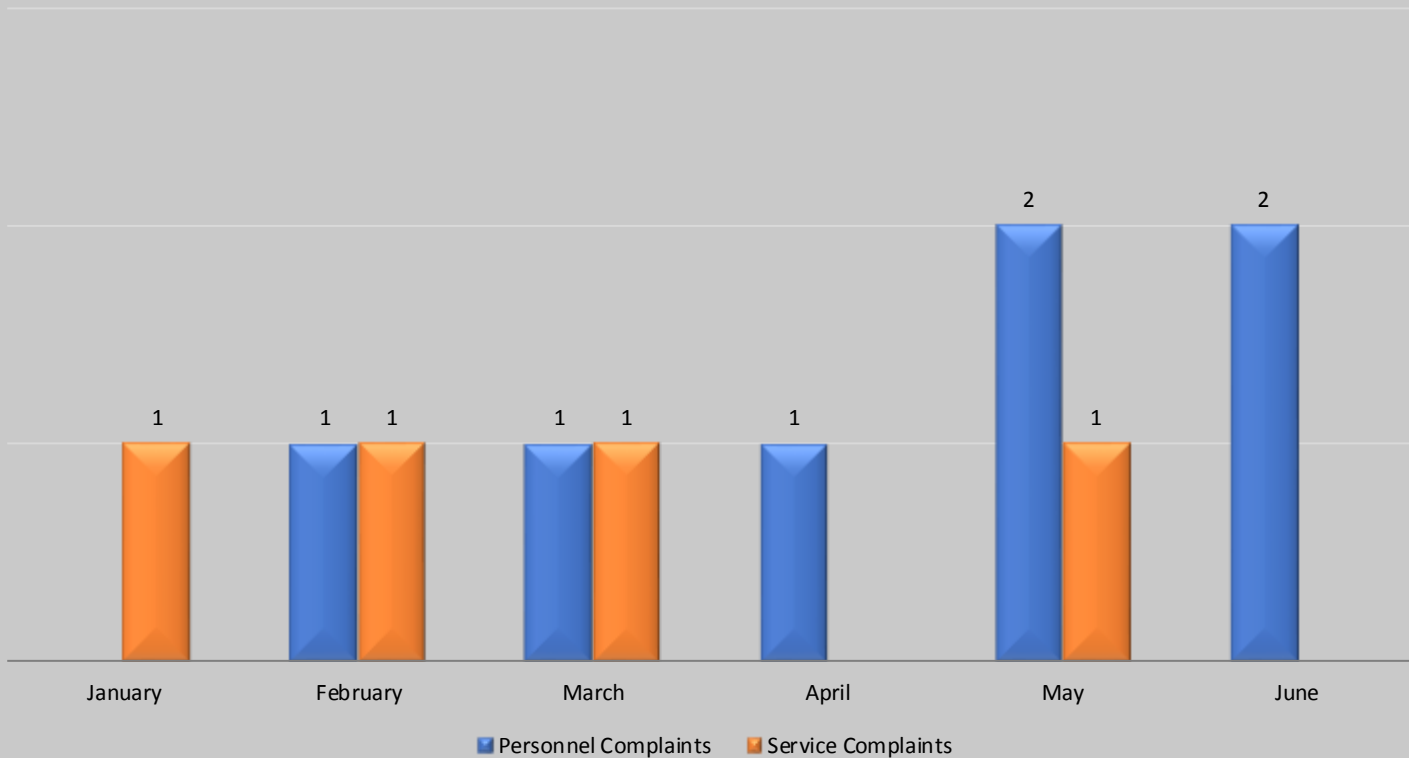

Watch Commander Service Comment Reports Complaints – Personnel & Service January - June 2017 Carson Station

WCSCR's

Total number of dispositions may not match total number of complaints as each form may have more than one named personnel on it.