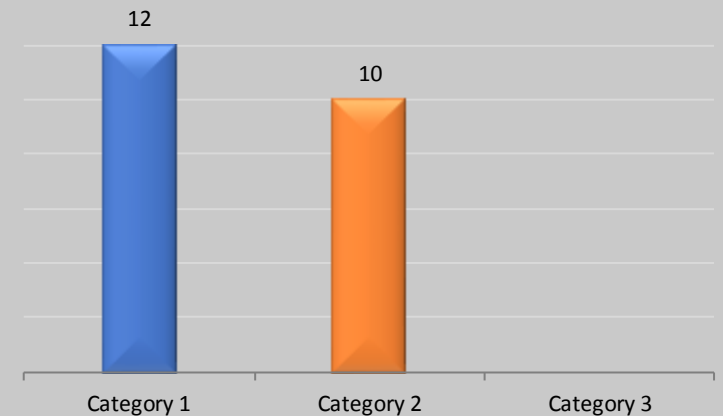

TOTAL FORCE BY CATEGORY

Counts represent the number of actual Force Incidents EXCLUDING shootings.

USE OF FORCE CONTRIBUTING FACTORS

*Mental history was only box marked on force report

TOTAL FORCE

Use of Force January - June 2017

South Patrol Division

TOTAL FORCE BY DIVISION

Counts represent the number of actual Force Incidents EXCLUDING shootings.

Use of Force January - June 2017

Carson Station

TOTAL FORCE BY CATEGORY

Counts represent the number of actual Force Incidents EXCLUDING shootings.

USE OF FORCE CONTRIBUTING FACTORS

*Mental history was only box marked on force report

TOTAL FORCE

Use of Force January - June 2017

Cerritos Station

TOTAL FORCE BY CATEGORY

Counts represent the number of actual Force Incidents EXCLUDING shootings.

USE OF FORCE CONTRIBUTING FACTORS

*Mental history was only box marked on force report

TOTAL FORCE

Use of Force January - June 2017

Lakewood Station

TOTAL FORCE BY CATEGORY

Counts represent the number of actual Force Incidents EXCLUDING shootings.