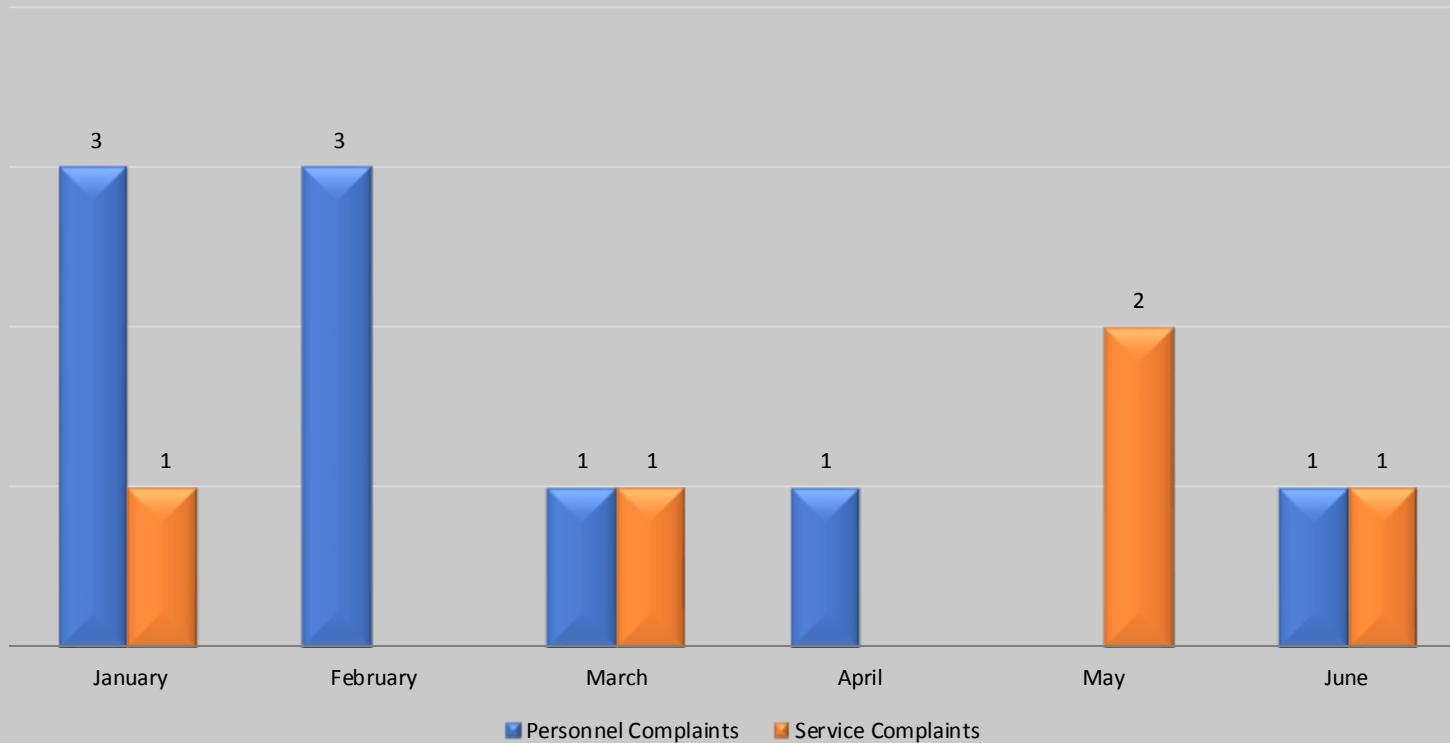

Watch Commander Service Comment Reports Complaints – Personnel & Service January - June 2017 *Cerritos Station*

WCSCR's

Total number of dispositions may not match total number of complaints as each form may have more than one named personnel on it.