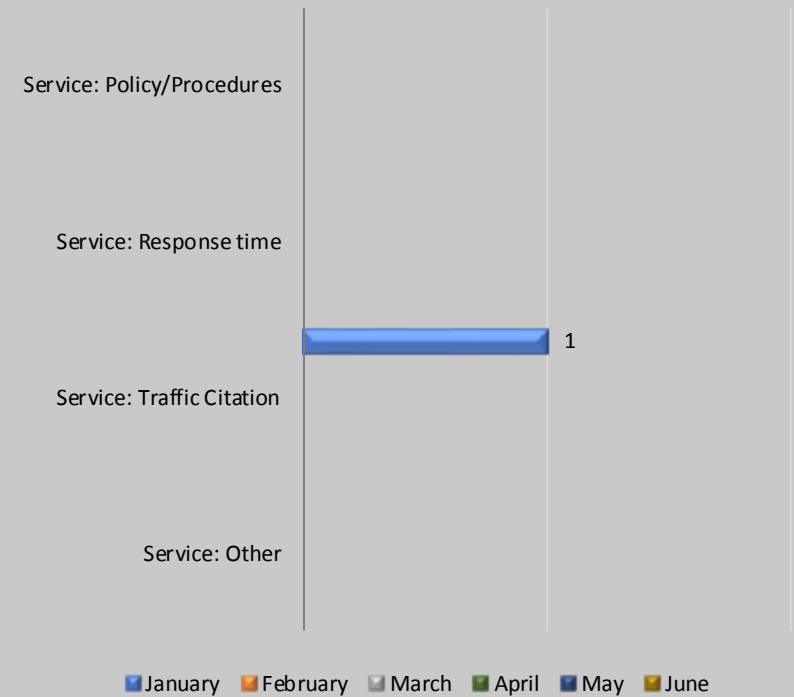

SERVICE COMPLAINTS BY CATEGORY