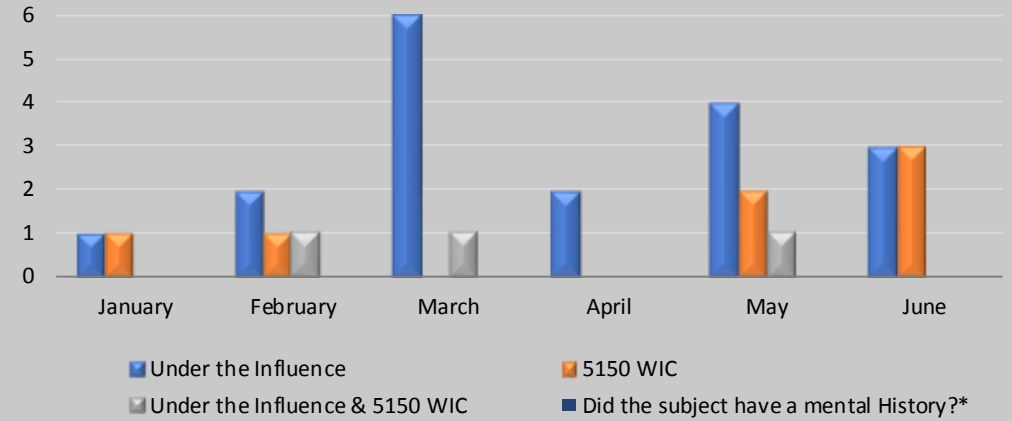

USE OF FORCE CONTRIBUTING FACTORS

*Mental history was only box marked on force report

TOTAL FORCE

Use of Force January - June 2017

Lakewood Station

TOTAL FORCE BY CATEGORY

Counts represent the number of actual Force Incidents EXCLUDING shootings.

USE OF FORCE CONTRIBUTING FACTORS

*Mental history was only box marked on force report

TOTAL FORCE

Use of Force January - June 2017

Lomita Station

TOTAL FORCE BY CATEGORY

Counts represent the number of actual Force Incidents EXCLUDING shootings.

USE OF FORCE CONTRIBUTING FACTORS

*Mental history was only box marked on force report

TOTAL FORCE

Use of Force January - June 2017

Norwalk Station

TOTAL FORCE BY CATEGORY

Counts represent the number of actual Force Incidents EXCLUDING shootings.

USE OF FORCE CONTRIBUTING FACTORS

*Mental history was only box marked on force report

TOTAL FORCE

Use of Force January - June 2017

Pico Rivera Station

TOTAL FORCE BY CATEGORY

Counts represent the number of actual Force Incidents EXCLUDING shootings.