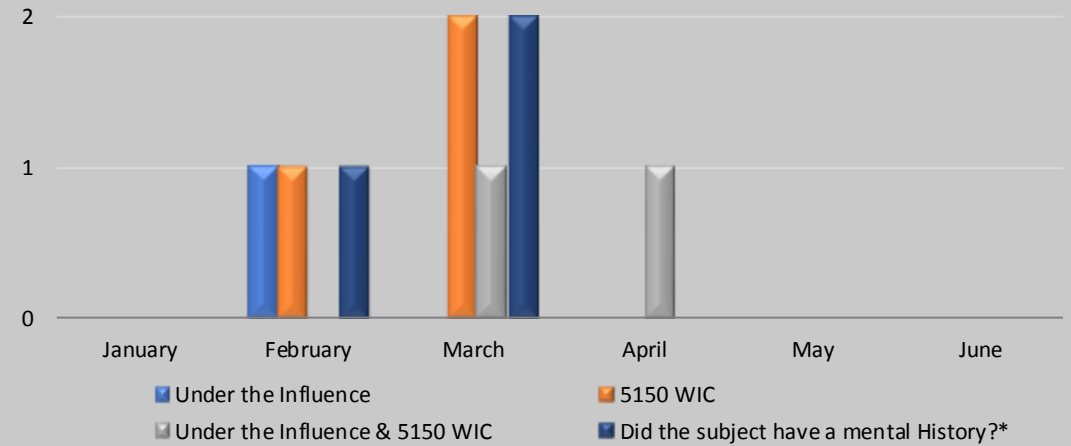

South Patrol Division

TOTAL FORCE BY DIVISION

Counts represent the number of actual Force Incidents EXCLUDING shootings.

Use of Force January - June 2017

Carson Station

TOTAL FORCE BY CATEGORY

Counts represent the number of actual Force Incidents EXCLUDING shootings.

USE OF FORCE CONTRIBUTING FACTORS

*Mental history was only box marked on force report

TOTAL FORCE

Use of Force January - June 2017

Cerritos Station

TOTAL FORCE BY CATEGORY

Counts represent the number of actual Force Incidents EXCLUDING shootings.

USE OF FORCE CONTRIBUTING FACTORS

*Mental history was only box marked on force report

TOTAL FORCE

Use of Force January - June 2017

Lakewood Station

TOTAL FORCE BY CATEGORY

Counts represent the number of actual Force Incidents EXCLUDING shootings.

USE OF FORCE CONTRIBUTING FACTORS

*Mental history was only box marked on force report

TOTAL FORCE

Use of Force January - June 2017

Lomita Station

TOTAL FORCE BY CATEGORY

Counts represent the number of actual Force Incidents EXCLUDING shootings.