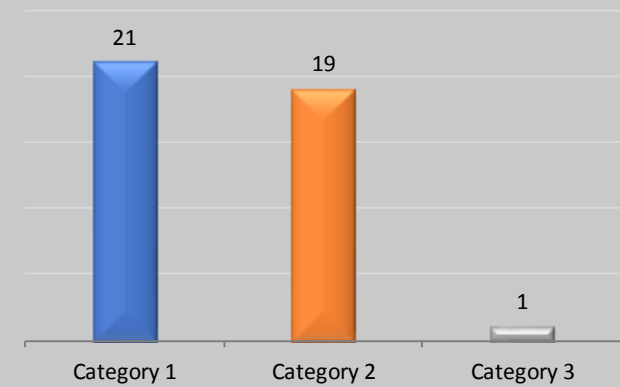

USE OF FORCE CONTRIBUTING FACTORS

*Mental history was only box marked on force report

TOTAL FORCE

Use of Force January - June 2017

Lomita Station

TOTAL FORCE BY CATEGORY

Counts represent the number of actual Force Incidents EXCLUDING shootings.

USE OF FORCE CONTRIBUTING FACTORS

*Mental history was only box marked on force report

TOTAL FORCE

Use of Force January - June 2017

Norwalk Station

TOTAL FORCE BY CATEGORY

Counts represent the number of actual Force Incidents EXCLUDING shootings.

USE OF FORCE CONTRIBUTING FACTORS

*Mental history was only box marked on force report

TOTAL FORCE

Use of Force January - June 2017

Pico Rivera Station

TOTAL FORCE BY CATEGORY

Counts represent the number of actual Force Incidents EXCLUDING shootings.