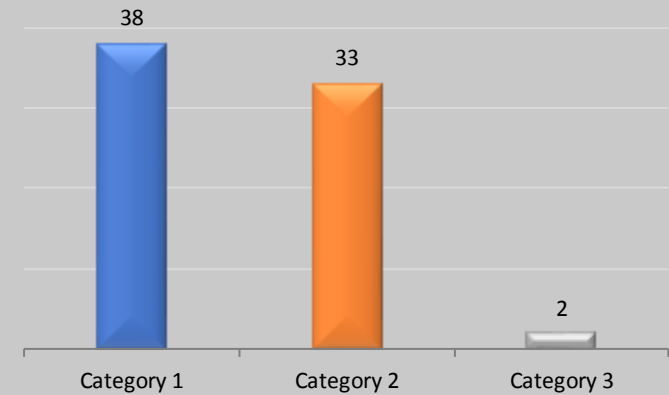

USE OF FORCE CONTRIBUTING FACTORS

*Mental history was only box marked on force report

TOTAL FORCE

Use of Force January - June 2017

Cerritos Station

TOTAL FORCE BY CATEGORY

Counts represent the number of actual Force Incidents EXCLUDING shootings.

USE OF FORCE CONTRIBUTING FACTORS

*Mental history was only box marked on force report

TOTAL FORCE

Use of Force January - June 2017

Lakewood Station

TOTAL FORCE BY CATEGORY

Counts represent the number of actual Force Incidents EXCLUDING shootings.

USE OF FORCE CONTRIBUTING FACTORS

*Mental history was only box marked on force report

TOTAL FORCE

Use of Force January - June 2017

Lomita Station

TOTAL FORCE BY CATEGORY

Counts represent the number of actual Force Incidents EXCLUDING shootings.