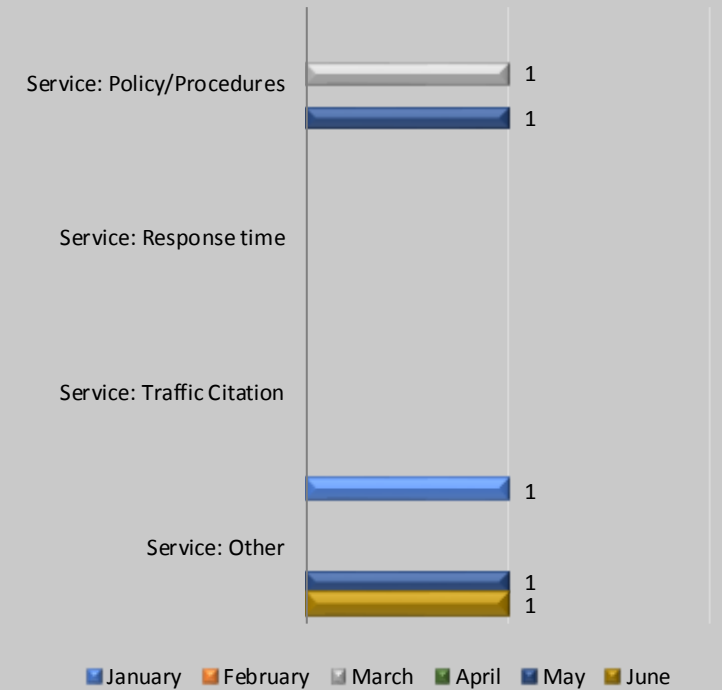

SERVICE COMPLAINTS BY CATEGORY