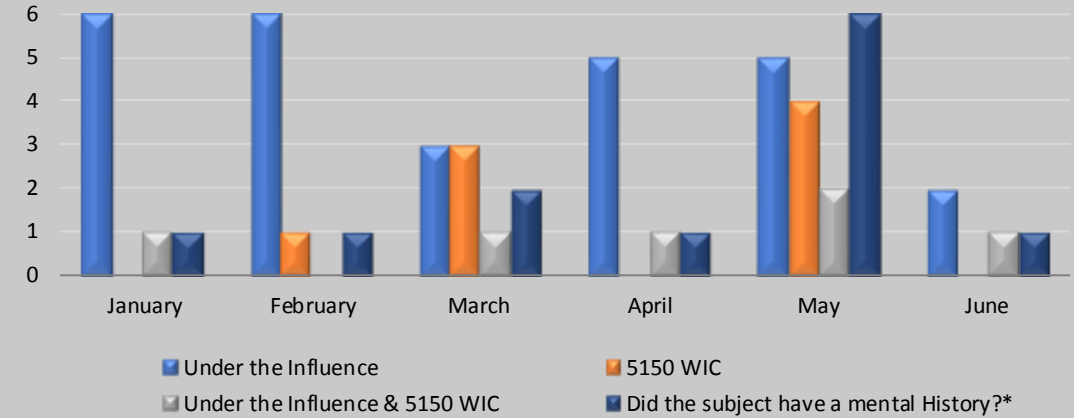

USE OF FORCE CONTRIBUTING FACTORS

*Mental history was only box marked on force report

TOTAL FORCE

Use of Force January - June 2017

Cerritos Station

TOTAL FORCE BY CATEGORY

Counts represent the number of actual Force Incidents EXCLUDING shootings.

USE OF FORCE CONTRIBUTING FACTORS

*Mental history was only box marked on force report

TOTAL FORCE

Use of Force January - June 2017

Lakewood Station

TOTAL FORCE BY CATEGORY

Counts represent the number of actual Force Incidents EXCLUDING shootings.

USE OF FORCE CONTRIBUTING FACTORS

*Mental history was only box marked on force report

TOTAL FORCE

Use of Force January - June 2017

Lomita Station

TOTAL FORCE BY CATEGORY

Counts represent the number of actual Force Incidents EXCLUDING shootings.

USE OF FORCE CONTRIBUTING FACTORS

*Mental history was only box marked on force report

TOTAL FORCE

Use of Force January - June 2017

Norwalk Station

TOTAL FORCE BY CATEGORY

Counts represent the number of actual Force Incidents EXCLUDING shootings.