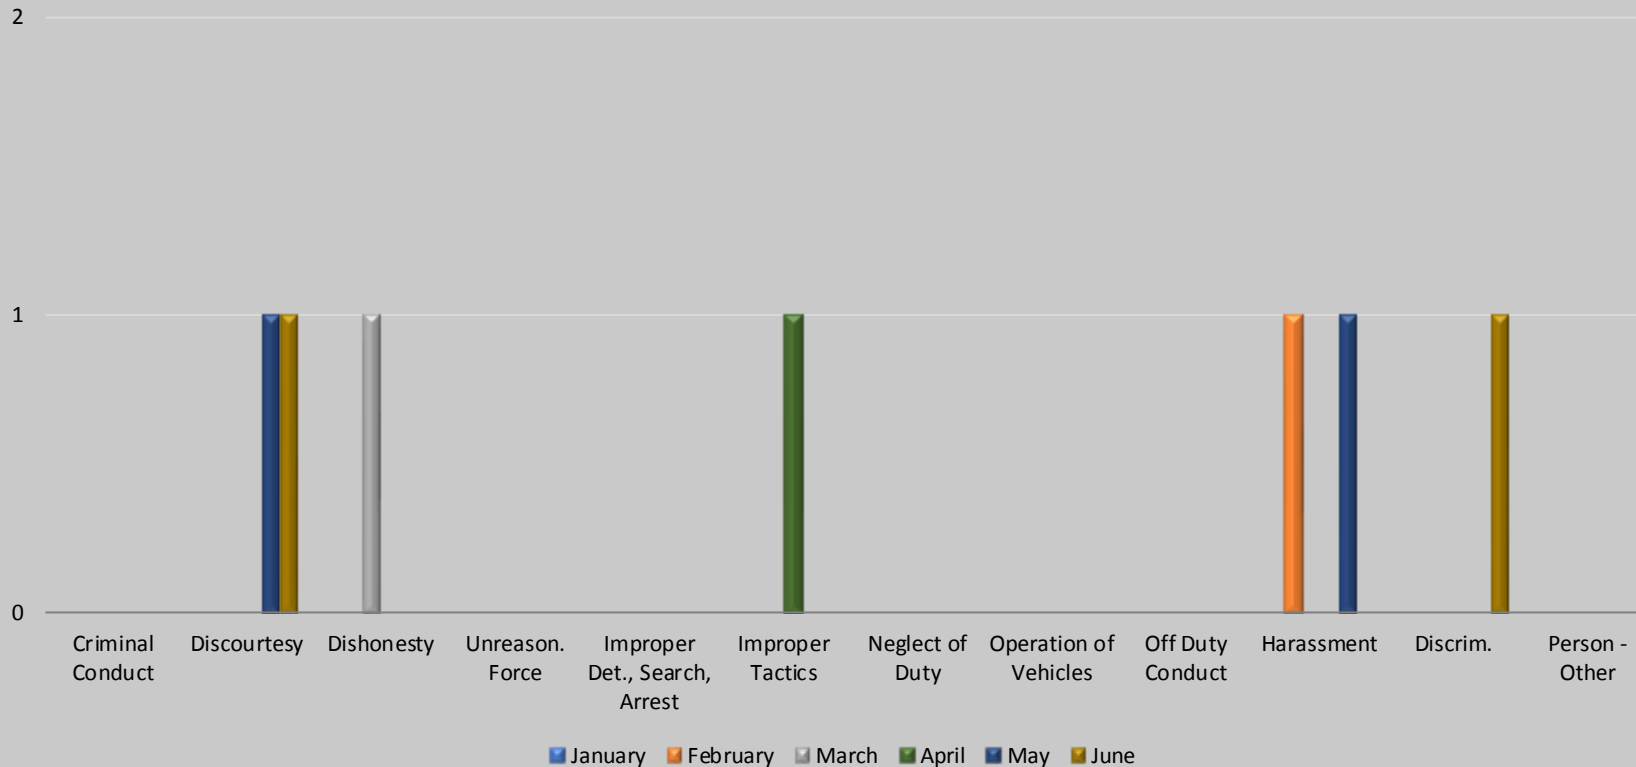

PERSONNEL COMPLAINTS BY CATEGORY