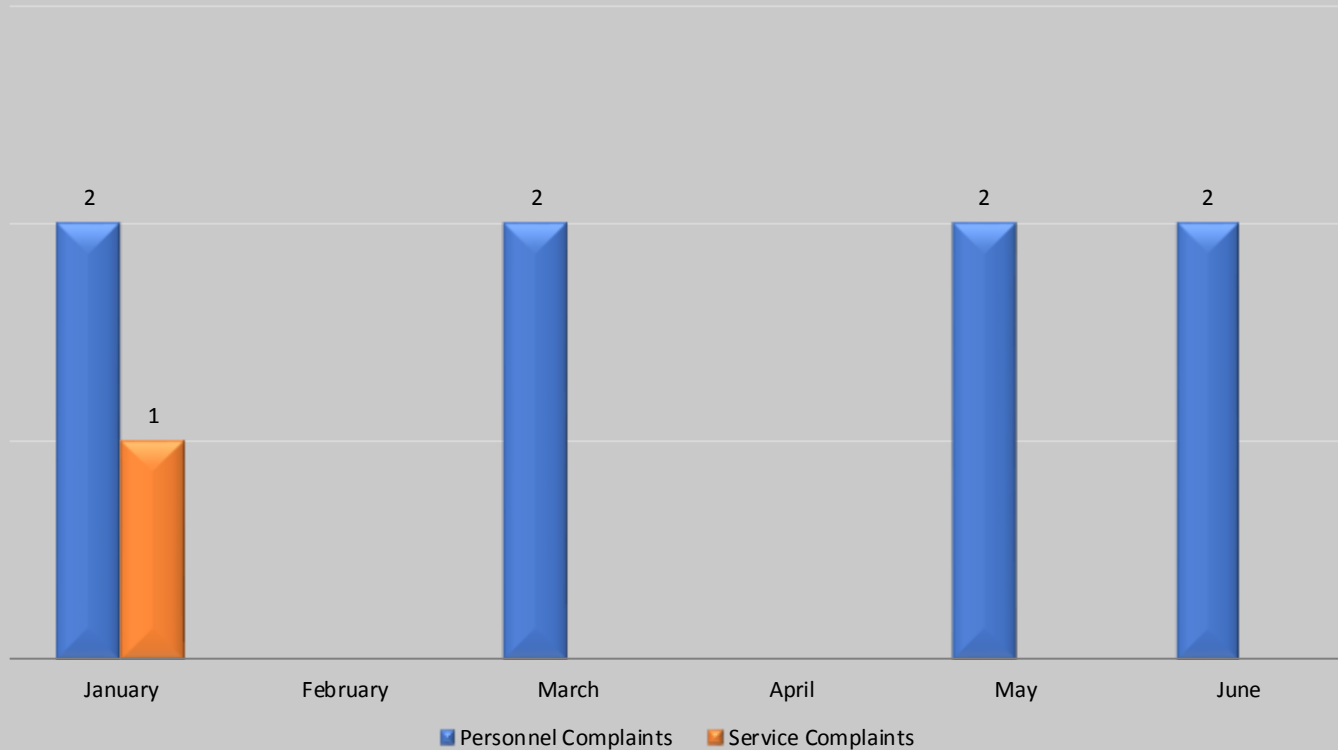

Watch Commander Service Comment Reports Complaints – Personnel & Service January - June 2017 *Pico Rivera Station*

WCSCR's

Total number of dispositions may not match total number of complaints as each form may have more than one named personnel on it.