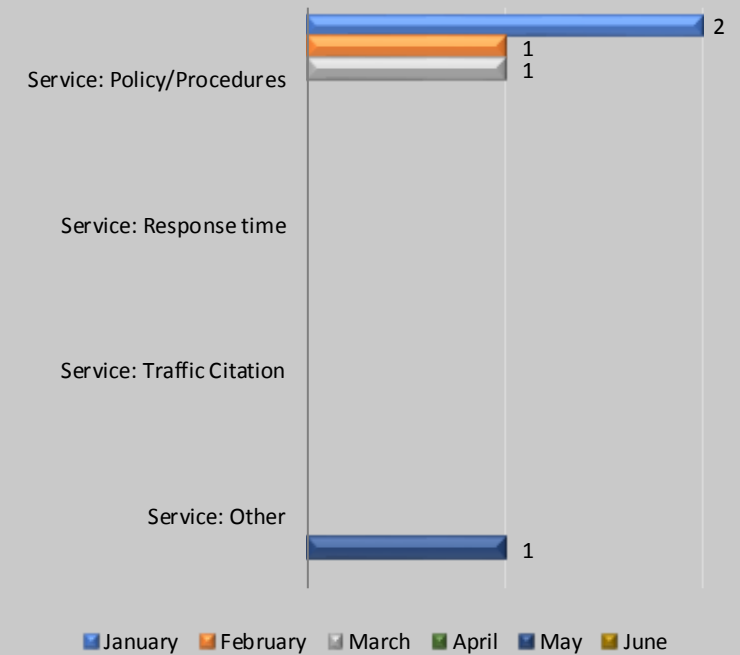

SERVICE COMPLAINTS BY CATEGORY