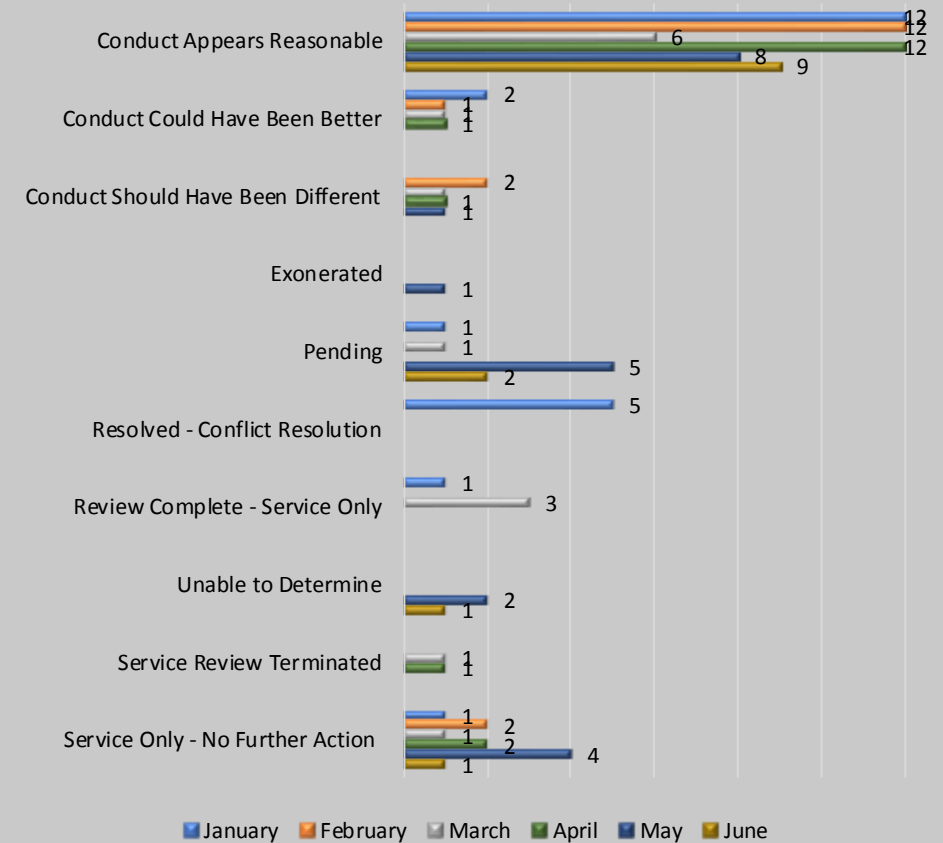

USE OF FORCE CONTRIBUTING FACTORS

*Mental history was only box marked on force report

TOTAL FORCE

Use of Force January - June 2017

Norwalk Station

TOTAL FORCE BY CATEGORY

Counts represent the number of actual Force Incidents EXCLUDING shootings.

USE OF FORCE CONTRIBUTING FACTORS

*Mental history was only box marked on force report

TOTAL FORCE

Use of Force January - June 2017

Pico Rivera Station

TOTAL FORCE BY CATEGORY

Counts represent the number of actual Force Incidents EXCLUDING shootings.

USE OF FORCE CONTRIBUTING FACTORS

*Mental history was only box marked on force report

TOTAL FORCE

Watch Commander Service Comment Reports Complaints – Personnel & Service January - June 2017 *South Patrol Division*

WCSCR's

DISPOSITIONS

Total number of dispositions may not match total number of complaints as each form may have more than one named personnel on it.

Watch Commander Service Comment Reports Complaints – Personnel & Service January - June 2017 *South Patrol Division*