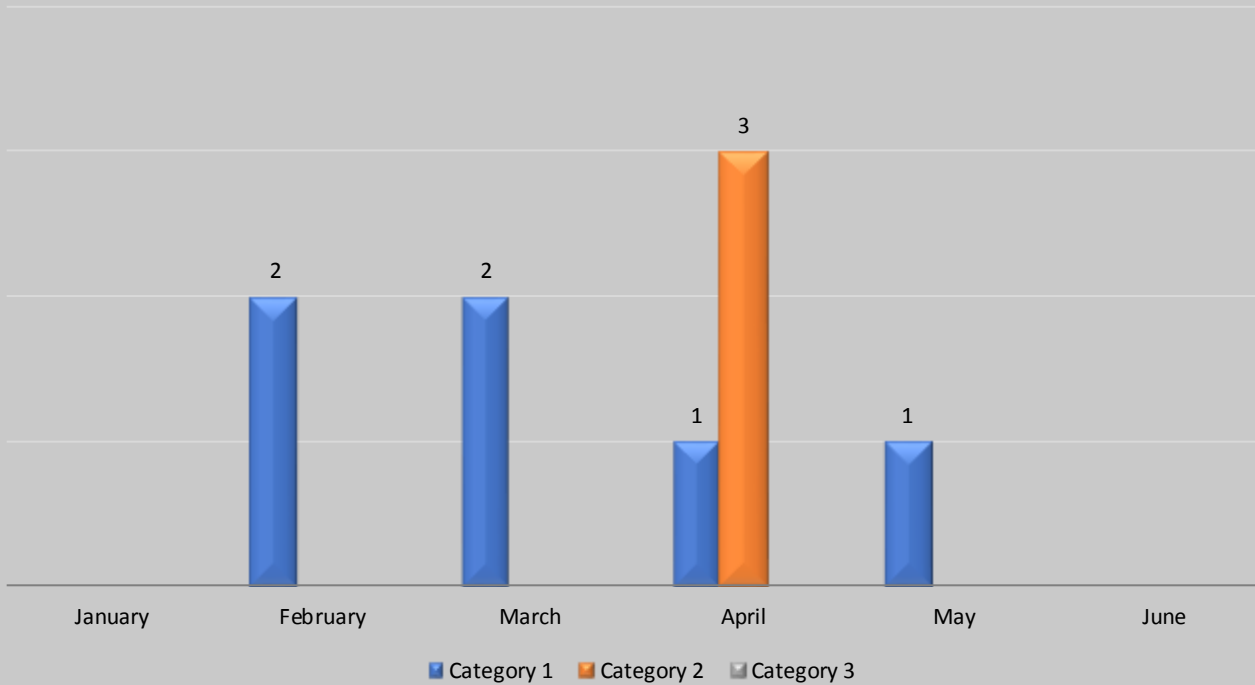

South Patrol Division

TOTAL FORCE BY DIVISION

Counts represent the number of actual Force Incidents EXCLUDING shootings.

Use of Force January - June 2017

Carson Station

TOTAL FORCE BY CATEGORY

Counts represent the number of actual Force Incidents EXCLUDING shootings.

USE OF FORCE CONTRIBUTING FACTORS

*Mental history was only box marked on force report

TOTAL FORCE

Use of Force January - June 2017

Cerritos Station

TOTAL FORCE BY CATEGORY

Counts represent the number of actual Force Incidents EXCLUDING shootings.

USE OF FORCE CONTRIBUTING FACTORS

*Mental history was only box marked on force report

TOTAL FORCE

Use of Force January - June 2017

Lakewood Station

TOTAL FORCE BY CATEGORY

Counts represent the number of actual Force Incidents EXCLUDING shootings.

USE OF FORCE CONTRIBUTING FACTORS

*Mental history was only box marked on force report

TOTAL FORCE

Use of Force January - June 2017

Lomita Station

TOTAL FORCE BY CATEGORY

Counts represent the number of actual Force Incidents EXCLUDING shootings.