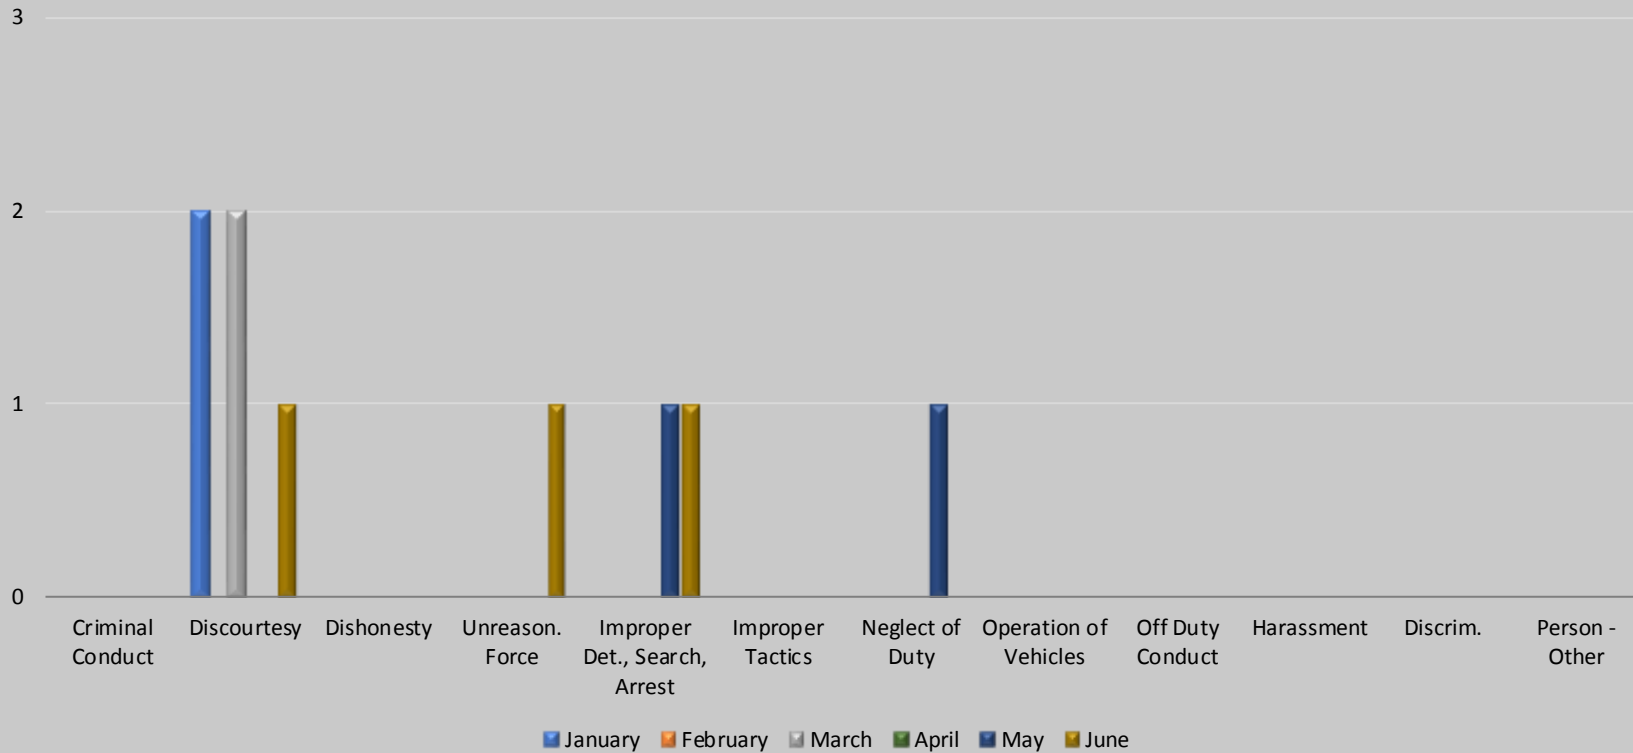

PERSONNEL COMPLAINTS BY CATEGORY