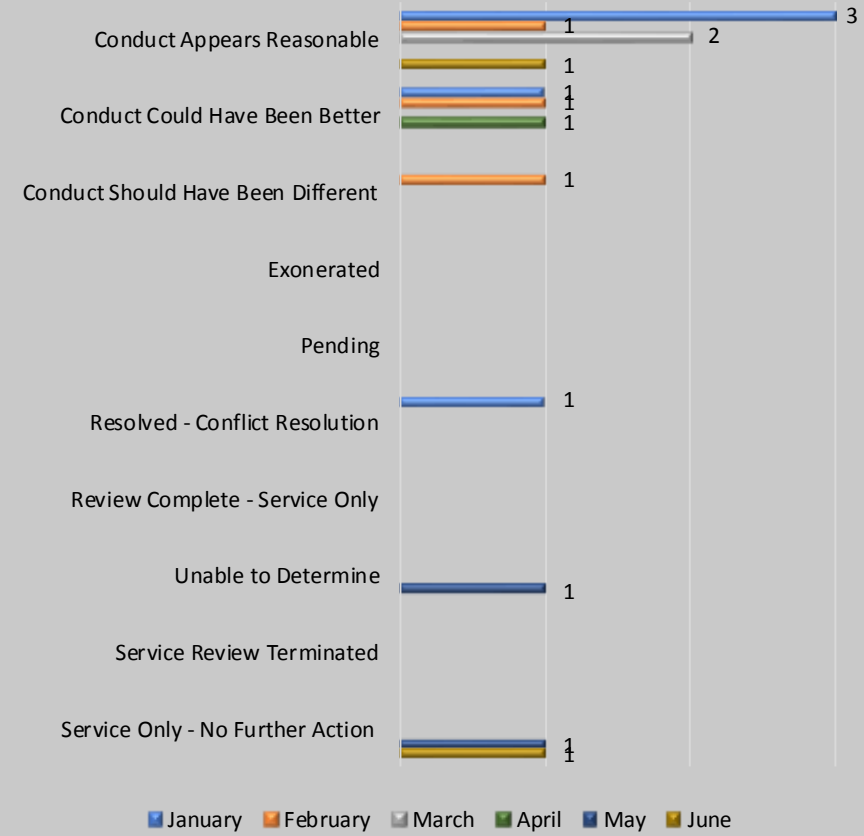

Watch Commander Service Comment Reports Complaints – Personnel & Service January - June 2017 Carson Station

WCSCR's

DISPOSITIONS

Total number of dispositions may not match total number of complaints as each form may have more than one named personnel on it.

Watch Commander Service Comment Reports Complaints – Personnel & Service January - June 2017 *Carson Station*

PERSONNEL COMPLAINTS BY CATEGORY

SERVICE COMPLAINTS BY CATEGORY

Total complaints form counts may not match personnel or service complaints, as each complaint form may have more than one complaint category.

Watch Commander Service Comment Reports Complaints – Personnel & Service January - June 2017 *Cerritos Station*

WCSCR's

DISPOSITIONS

Total number of dispositions may not match total number of complaints as each form may have more than one named personnel on it.