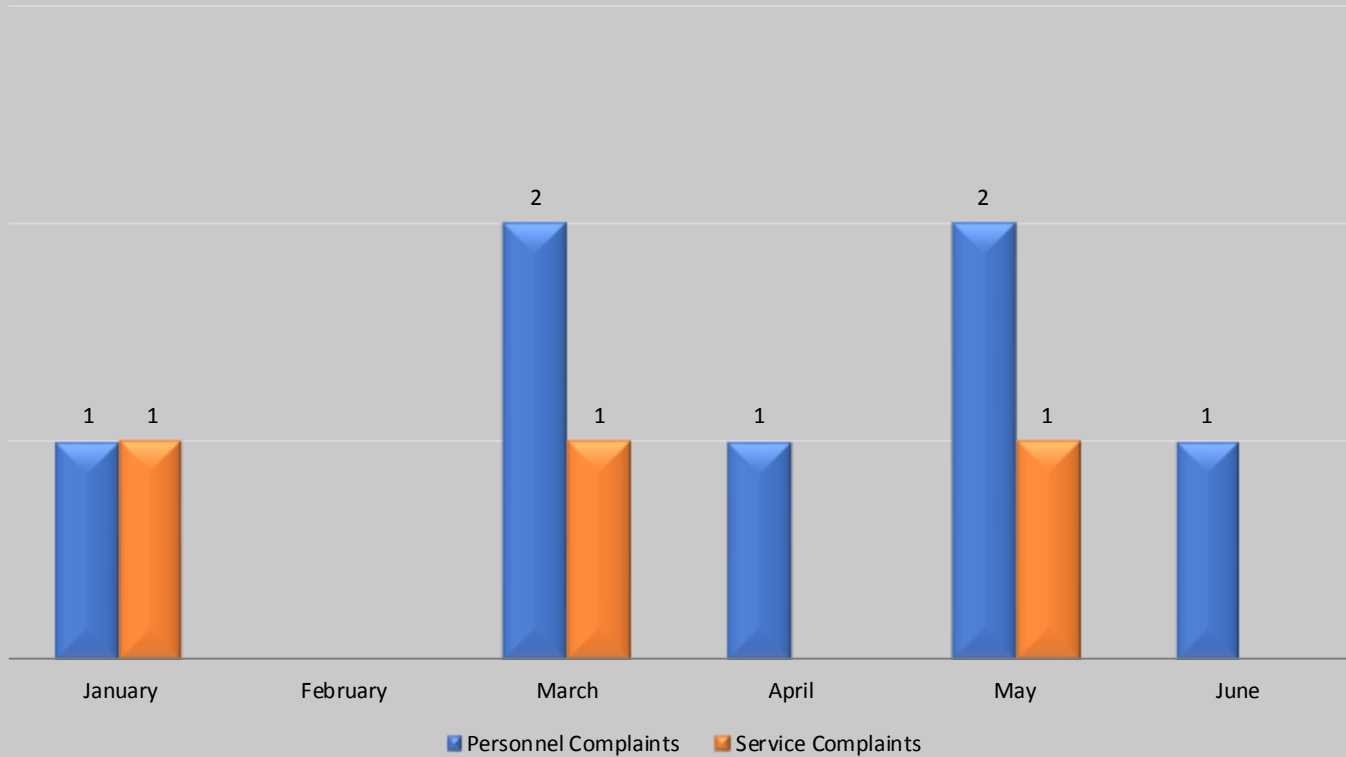

Watch Commander Service Comment Reports Complaints – Personnel & Service January - June 2017 *Lomita Station*

WCSCR's

Total number of dispositions may not match total number of complaints as each form may have more than one named personnel on it.