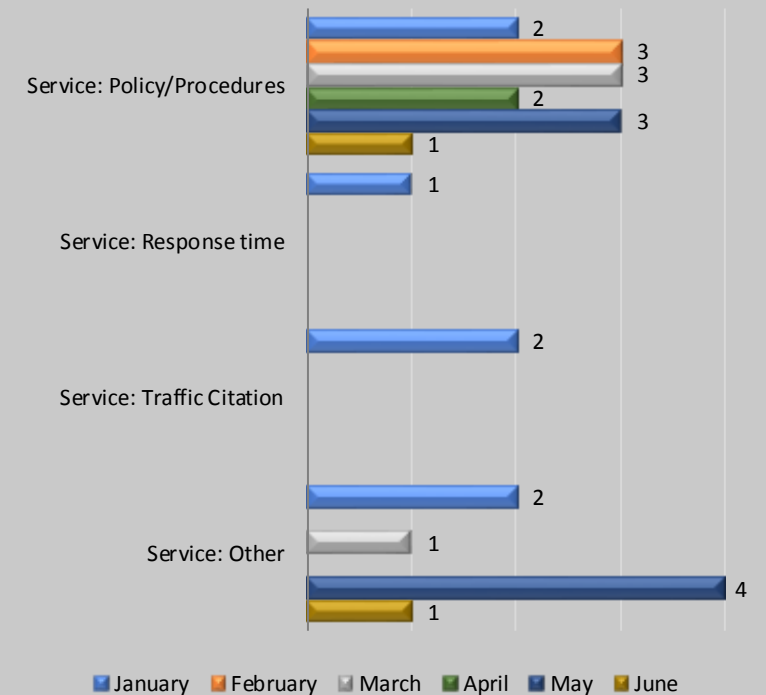

SERVICE COMPLAINTS BY CATEGORY