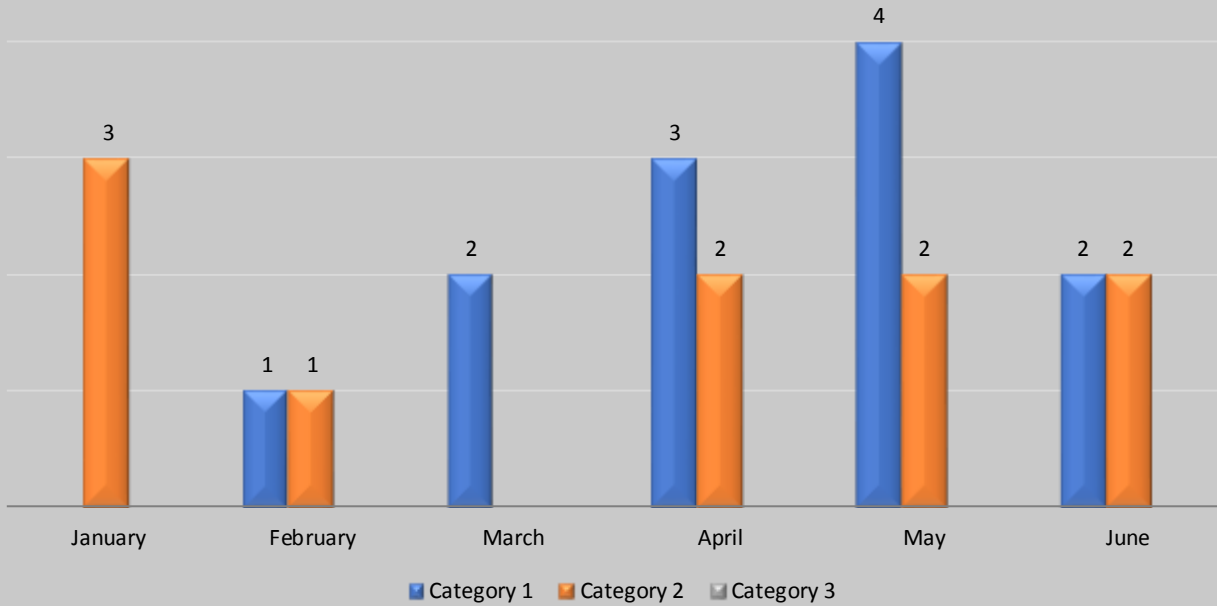

TOTAL FORCE BY CATEGORY

Counts represent the number of actual Force Incidents EXCLUDING shootings.

USE OF FORCE CONTRIBUTING FACTORS

*Mental history was only box marked on force report

TOTAL FORCE

Use of Force January - June 2017

South Patrol Division

TOTAL FORCE BY DIVISION

Counts represent the number of actual Force Incidents EXCLUDING shootings.

Use of Force January - June 2017

Carson Station

TOTAL FORCE BY CATEGORY

Counts represent the number of actual Force Incidents EXCLUDING shootings.

USE OF FORCE CONTRIBUTING FACTORS

*Mental history was only box marked on force report

TOTAL FORCE

Use of Force January - June 2017

Cerritos Station

TOTAL FORCE BY CATEGORY

Counts represent the number of actual Force Incidents EXCLUDING shootings.

USE OF FORCE CONTRIBUTING FACTORS

*Mental history was only box marked on force report

TOTAL FORCE

Use of Force January - June 2017

Lakewood Station

TOTAL FORCE BY CATEGORY

Counts represent the number of actual Force Incidents EXCLUDING shootings.