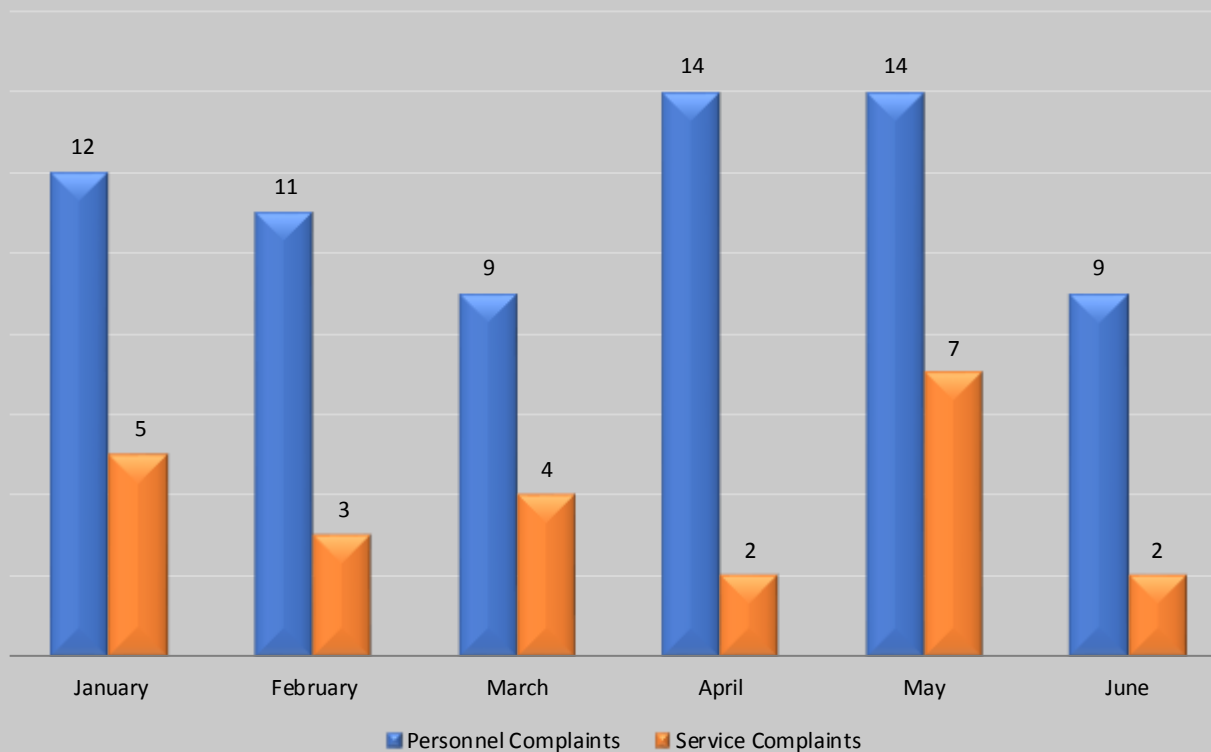

Watch Commander Service Comment Reports Complaints – Personnel & Service January - June 2017 *South Patrol Division*

WCSCR's

Total number of dispositions may not match total number of complaints as each form may have more than one named personnel on it.