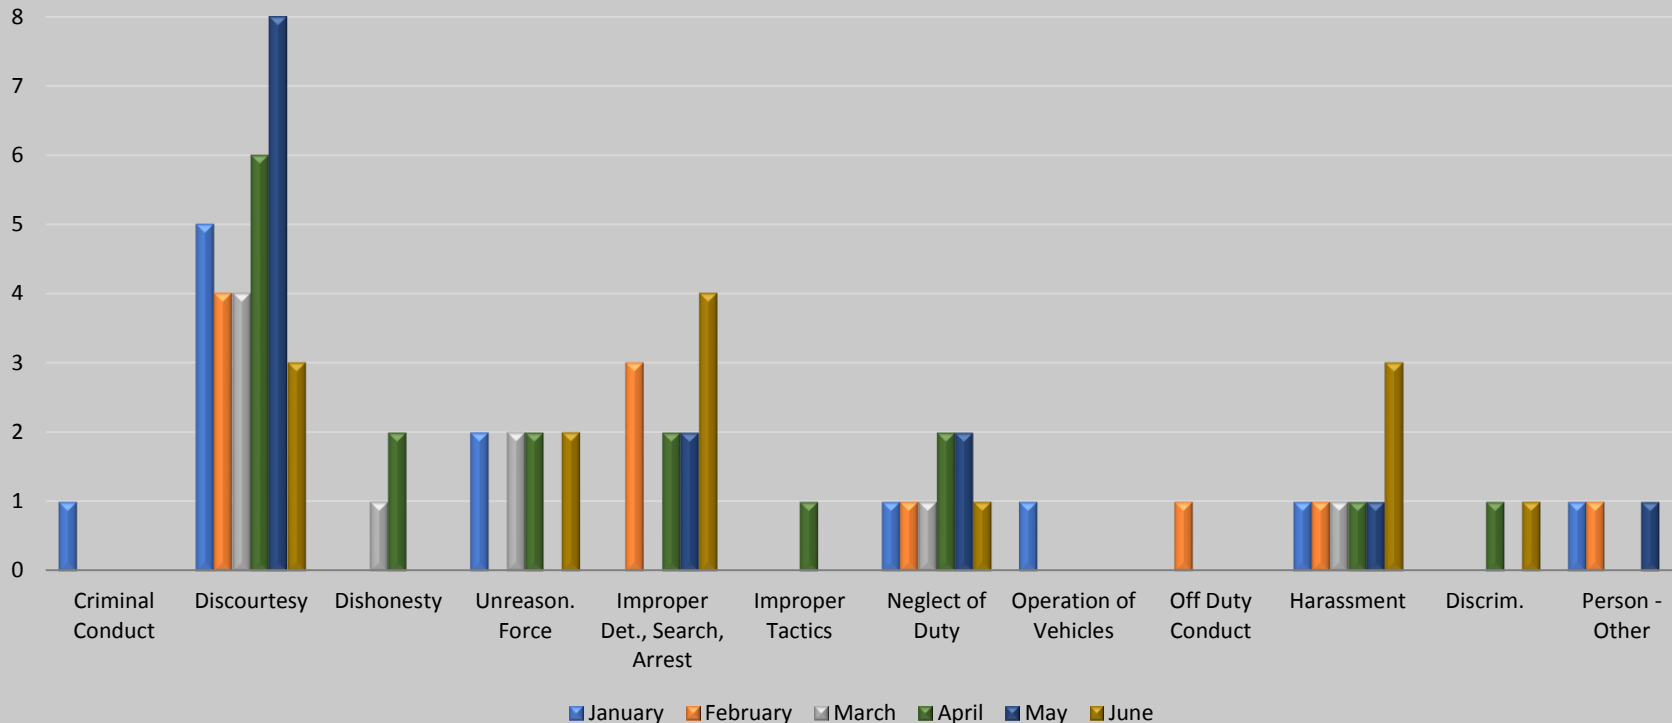

PERSONNEL COMPLAINTS BY CATEGORY