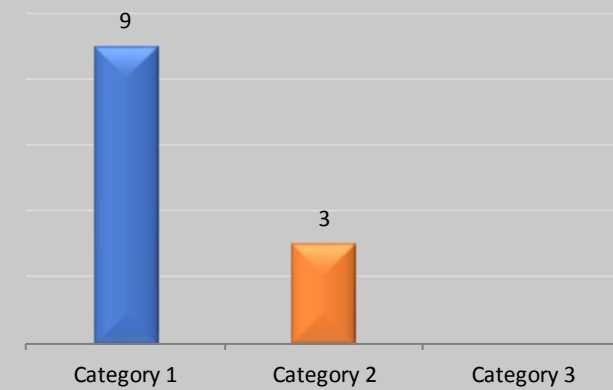

USE OF FORCE CONTRIBUTING FACTORS

*Mental history was only box marked on force report

TOTAL FORCE

Use of Force January - June 2017

Lakewood Station

TOTAL FORCE BY CATEGORY

Counts represent the number of actual Force Incidents EXCLUDING shootings.

USE OF FORCE CONTRIBUTING FACTORS

*Mental history was only box marked on force report

TOTAL FORCE

Use of Force January - June 2017

Lomita Station

TOTAL FORCE BY CATEGORY

Counts represent the number of actual Force Incidents EXCLUDING shootings.

USE OF FORCE CONTRIBUTING FACTORS

*Mental history was only box marked on force report

TOTAL FORCE

Use of Force January - June 2017

Norwalk Station

TOTAL FORCE BY CATEGORY

Counts represent the number of actual Force Incidents EXCLUDING shootings.