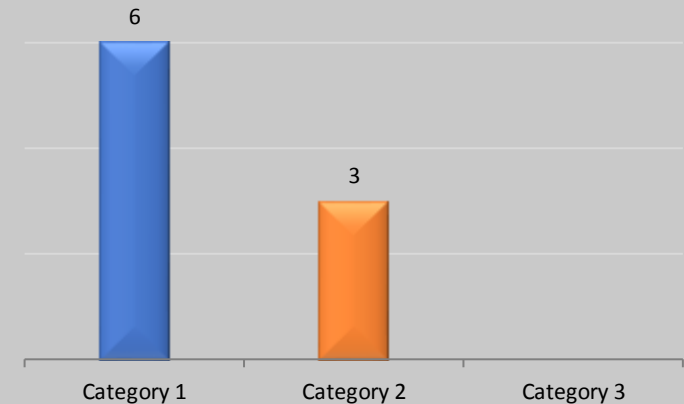

South Patrol Division

TOTAL FORCE BY DIVISION

Counts represent the number of actual Force Incidents EXCLUDING shootings.

Use of Force January - June 2017

Carson Station

TOTAL FORCE BY CATEGORY

Counts represent the number of actual Force Incidents EXCLUDING shootings.

USE OF FORCE CONTRIBUTING FACTORS

*Mental history was only box marked on force report

TOTAL FORCE

Use of Force January - June 2017

Cerritos Station

TOTAL FORCE BY CATEGORY

Counts represent the number of actual Force Incidents EXCLUDING shootings.

USE OF FORCE CONTRIBUTING FACTORS

*Mental history was only box marked on force report

TOTAL FORCE

Use of Force January - June 2017

Lakewood Station

TOTAL FORCE BY CATEGORY

Counts represent the number of actual Force Incidents EXCLUDING shootings.