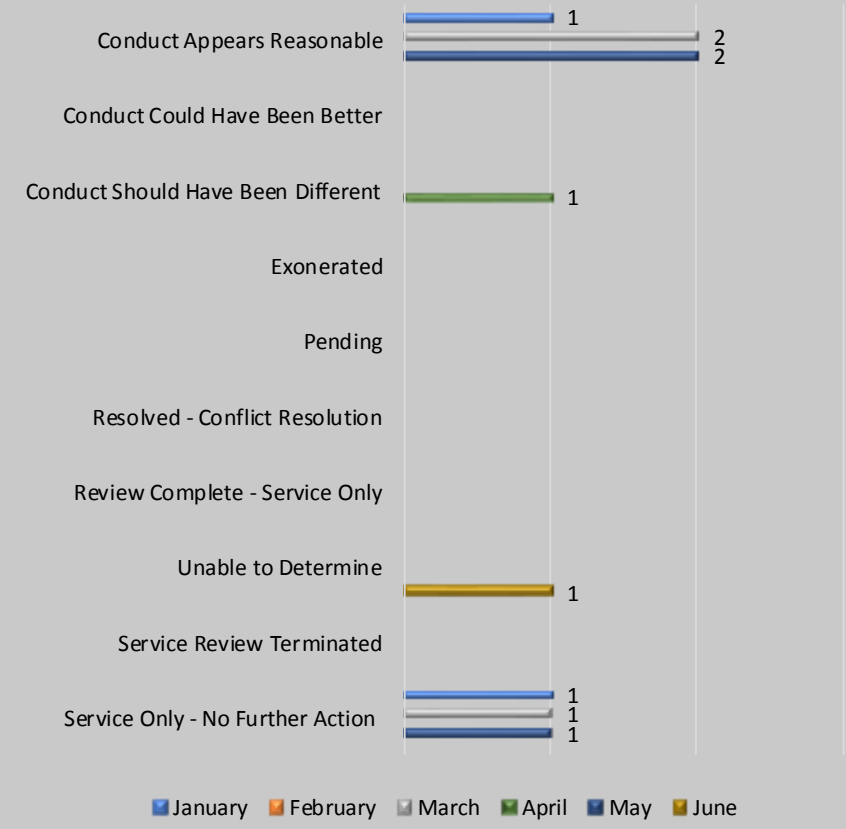

Watch Commander Service Comment Reports Complaints – Personnel & Service January - June 2017 *Cerritos Station*

PERSONNEL COMPLAINTS BY CATEGORY

SERVICE COMPLAINTS BY CATEGORY

Total complaints form counts may not match personnel or service complaints, as each complaint form may have more than one complaint category.

Watch Commander Service Comment Reports Complaints – Personnel & Service January - June 2017 *Lakewood Station*

WCSCR's

DISPOSITIONS

Total number of dispositions may not match total number of complaints as each form may have more than one named personnel on it.

Watch Commander Service Comment Reports Complaints – Personnel & Service January - June 2017 *Lakewood Station*

PERSONNEL COMPLAINTS BY CATEGORY

SERVICE COMPLAINTS BY CATEGORY

Total complaints form counts may not match personnel or service complaints, as each complaint form may have more than one complaint category.

Watch Commander Service Comment Reports Complaints – Personnel & Service January - June 2017 *Lomita Station*

WCSCR's

DISPOSITIONS

Total number of dispositions may not match total number of complaints as each form may have more than one named personnel on it.