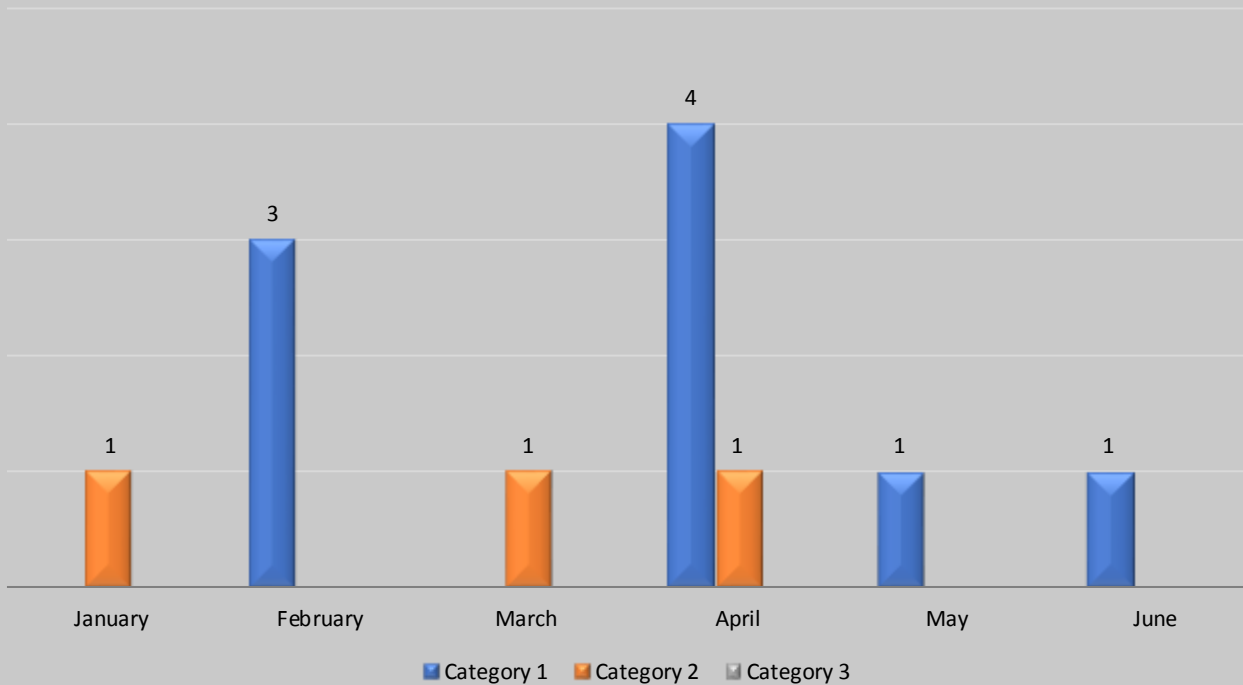

USE OF FORCE CONTRIBUTING FACTORS

*Mental history was only box marked on force report

TOTAL FORCE

Use of Force January - June 2017

Lakewood Station

TOTAL FORCE BY CATEGORY

Counts represent the number of actual Force Incidents EXCLUDING shootings.

USE OF FORCE CONTRIBUTING FACTORS

*Mental history was only box marked on force report

TOTAL FORCE

Use of Force January - June 2017

Lomita Station

TOTAL FORCE BY CATEGORY

Counts represent the number of actual Force Incidents EXCLUDING shootings.

USE OF FORCE CONTRIBUTING FACTORS

*Mental history was only box marked on force report

TOTAL FORCE

Use of Force January - June 2017

Norwalk Station

TOTAL FORCE BY CATEGORY

Counts represent the number of actual Force Incidents EXCLUDING shootings.

USE OF FORCE CONTRIBUTING FACTORS

*Mental history was only box marked on force report

TOTAL FORCE

Use of Force January - June 2017

Pico Rivera Station

TOTAL FORCE BY CATEGORY

Counts represent the number of actual Force Incidents EXCLUDING shootings.