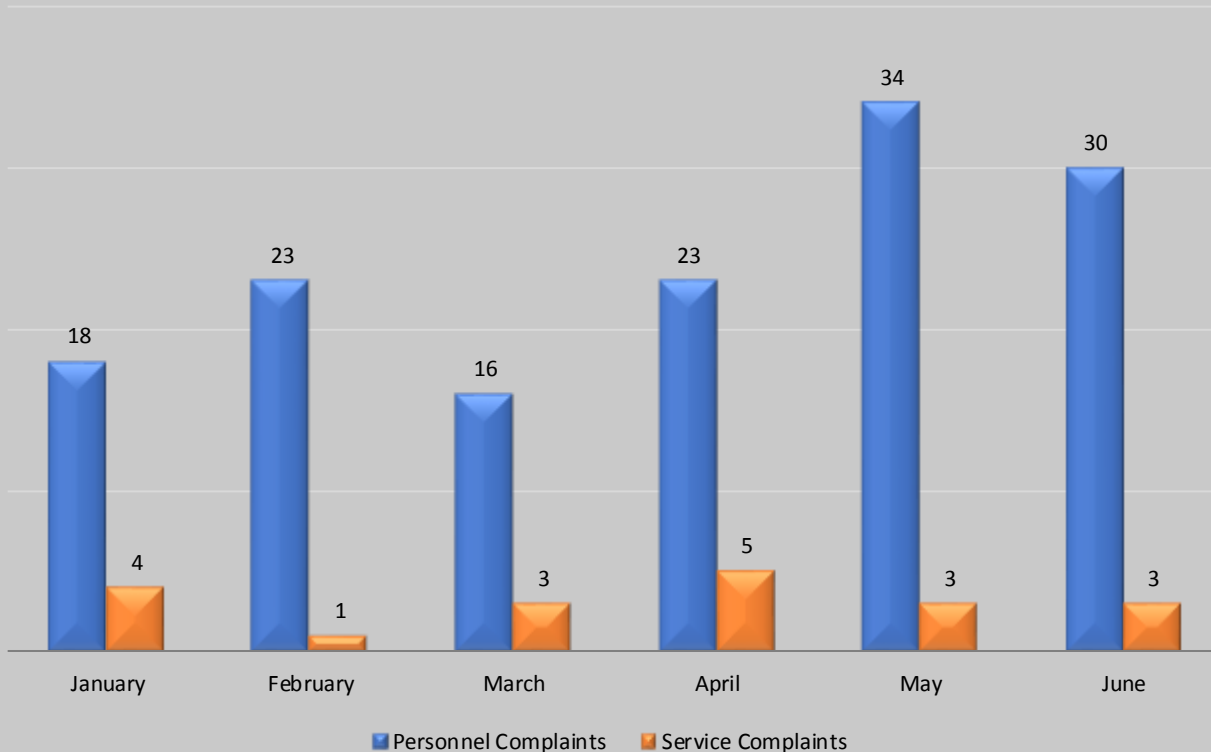

Watch Commander Service Comment Reports Complaints – Personnel & Service January - June 2017 *North Patrol Division*

WCSCR's

Total number of dispositions may not match total number of complaints as each form may have more than one named personnel on it.