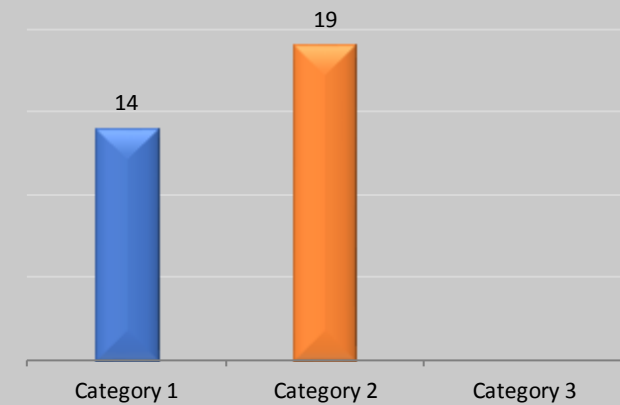

USE OF FORCE CONTRIBUTING FACTORS

*Mental history was only box marked on force report

TOTAL FORCE

Use of Force January - June 2017

Palmdale Station

TOTAL FORCE BY CATEGORY

Counts represent the number of actual Force Incidents EXCLUDING shootings.

USE OF FORCE CONTRIBUTING FACTORS

*Mental history was only box marked on force report

TOTAL FORCE

Use of Force January - June 2017

Santa Clarita Station

TOTAL FORCE BY CATEGORY

Counts represent the number of actual Force Incidents EXCLUDING shootings.

USE OF FORCE CONTRIBUTING FACTORS

*Mental history was only box marked on force report

TOTAL FORCE

Use of Force January - June 2017

West Hollywood Station

TOTAL FORCE BY CATEGORY

Counts represent the number of actual Force Incidents EXCLUDING shootings.