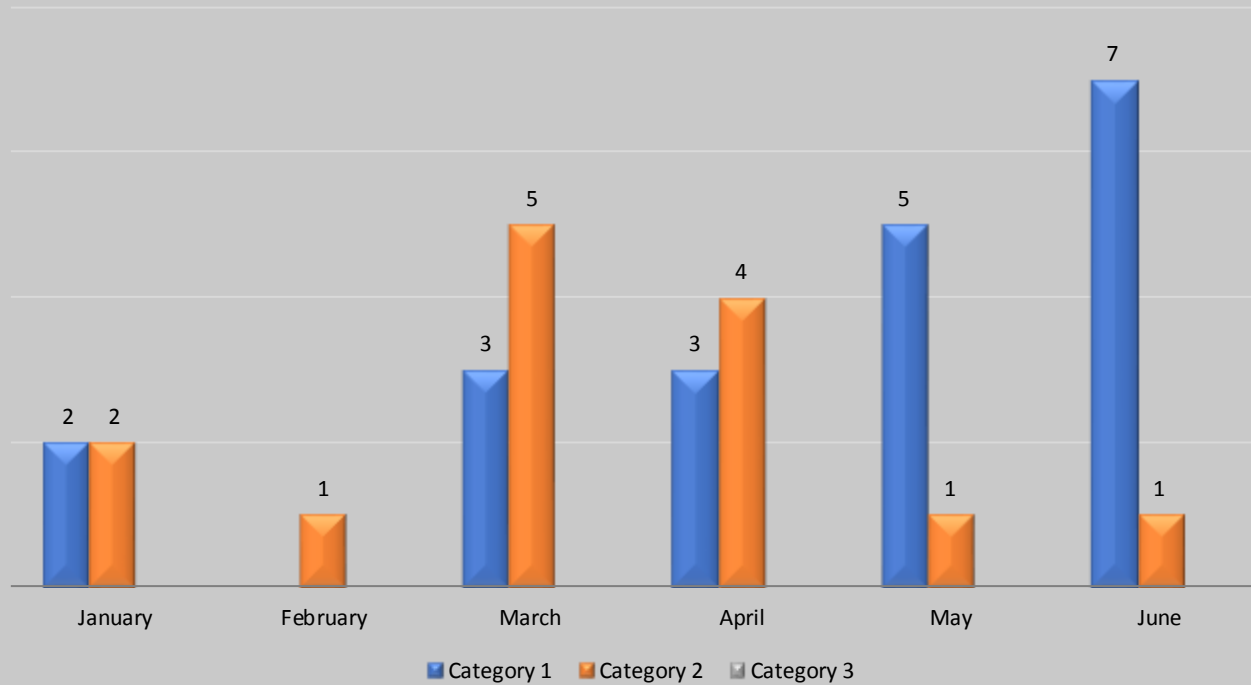

USE OF FORCE CONTRIBUTING FACTORS

*Mental history was only box marked on force report

TOTAL FORCE

Use of Force January - June 2017

Santa Clarita Station

TOTAL FORCE BY CATEGORY

Counts represent the number of actual Force Incidents EXCLUDING shootings.

USE OF FORCE CONTRIBUTING FACTORS

*Mental history was only box marked on force report

TOTAL FORCE

Use of Force January - June 2017

West Hollywood Station

TOTAL FORCE BY CATEGORY

Counts represent the number of actual Force Incidents EXCLUDING shootings.