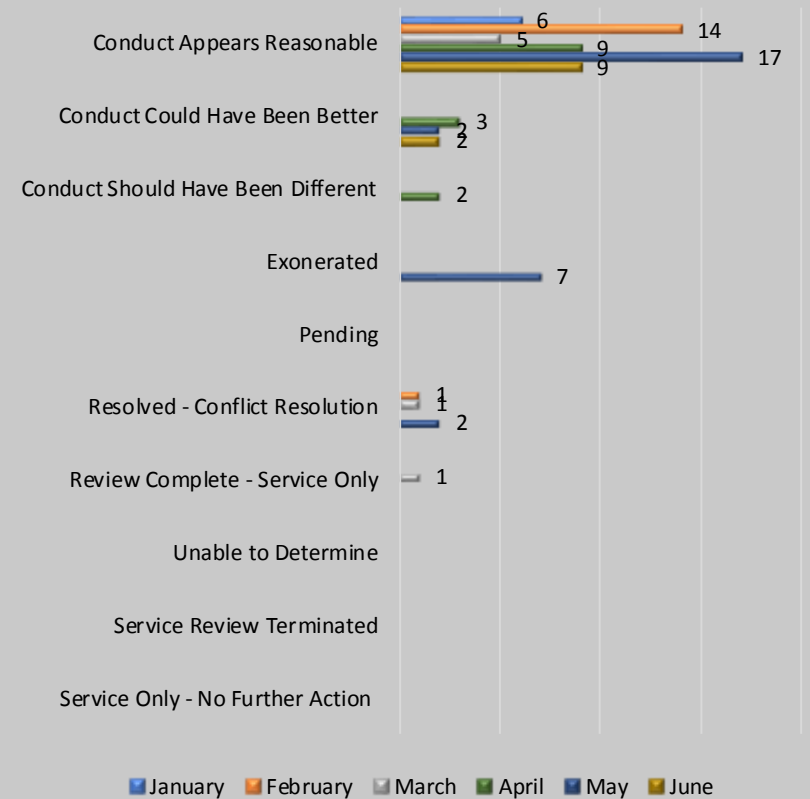

USE OF FORCE CONTRIBUTING FACTORS

*Mental history was only box marked on force report

TOTAL FORCE

Watch Commander Service Comment Reports Complaints – Personnel & Service January - June 2017 *North Patrol Division*

WCSCR's

DISPOSITIONS

Total number of dispositions may not match total number of complaints as each form may have more than one named personnel on it.

Watch Commander Service Comment Reports Complaints – Personnel & Service January - June 2017 *North Patrol Division*

PERSONNEL COMPLAINTS BY CATEGORY

SERVICE COMPLAINTS BY CATEGORY

Total complaints form counts may not match personnel or service complaints, as each complaint form may have more than one complaint category.

Watch Commander Service Comment Reports Complaints – Personnel & Service January - June 2017 Lancaster Station

WCSCR's

DISPOSITIONS

Total number of dispositions may not match total number of complaints as each form may have more than one named personnel on it.