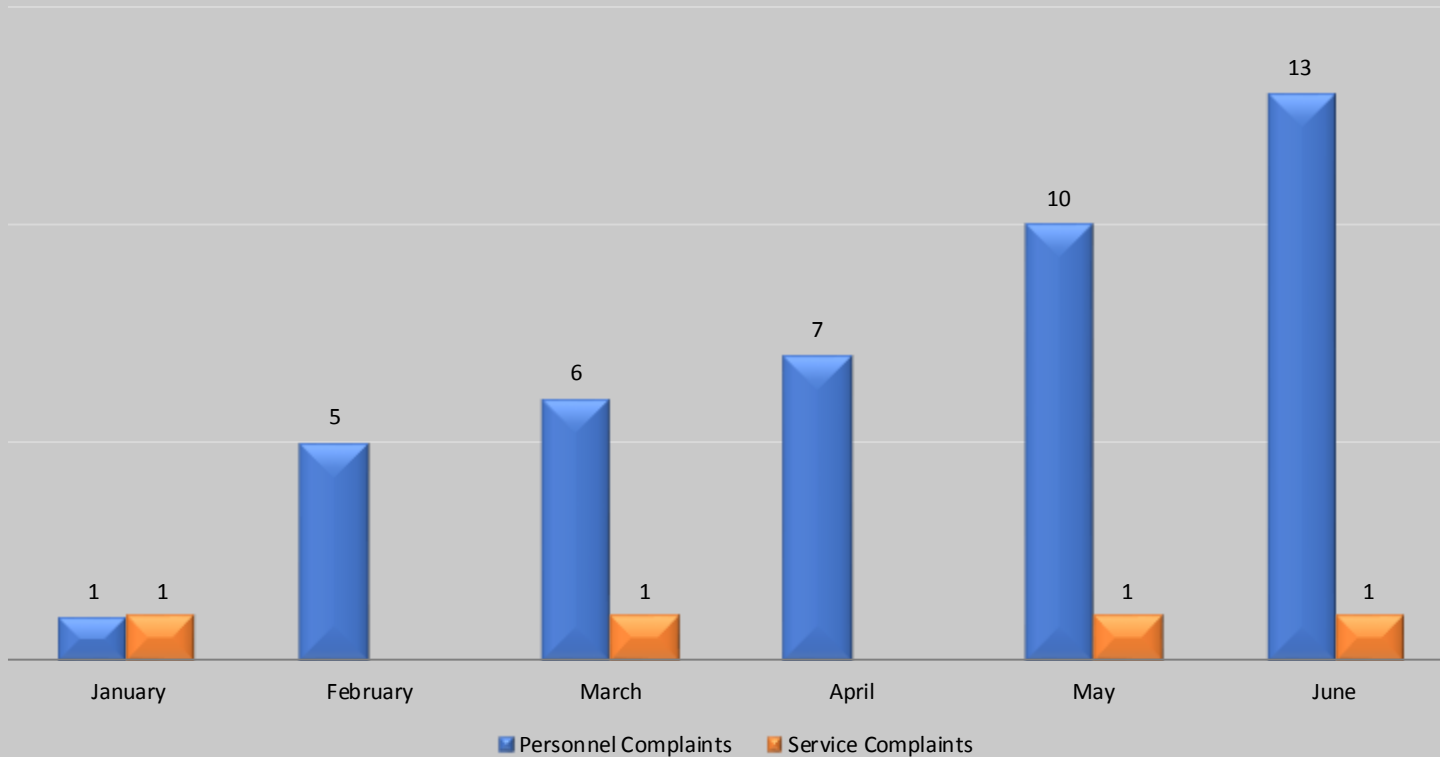

Watch Commander Service Comment Reports Complaints – Personnel & Service January - June 2017 Palmdale Station

WCSCR's

Total number of dispositions may not match total number of complaints as each form may have more than one named personnel on it.