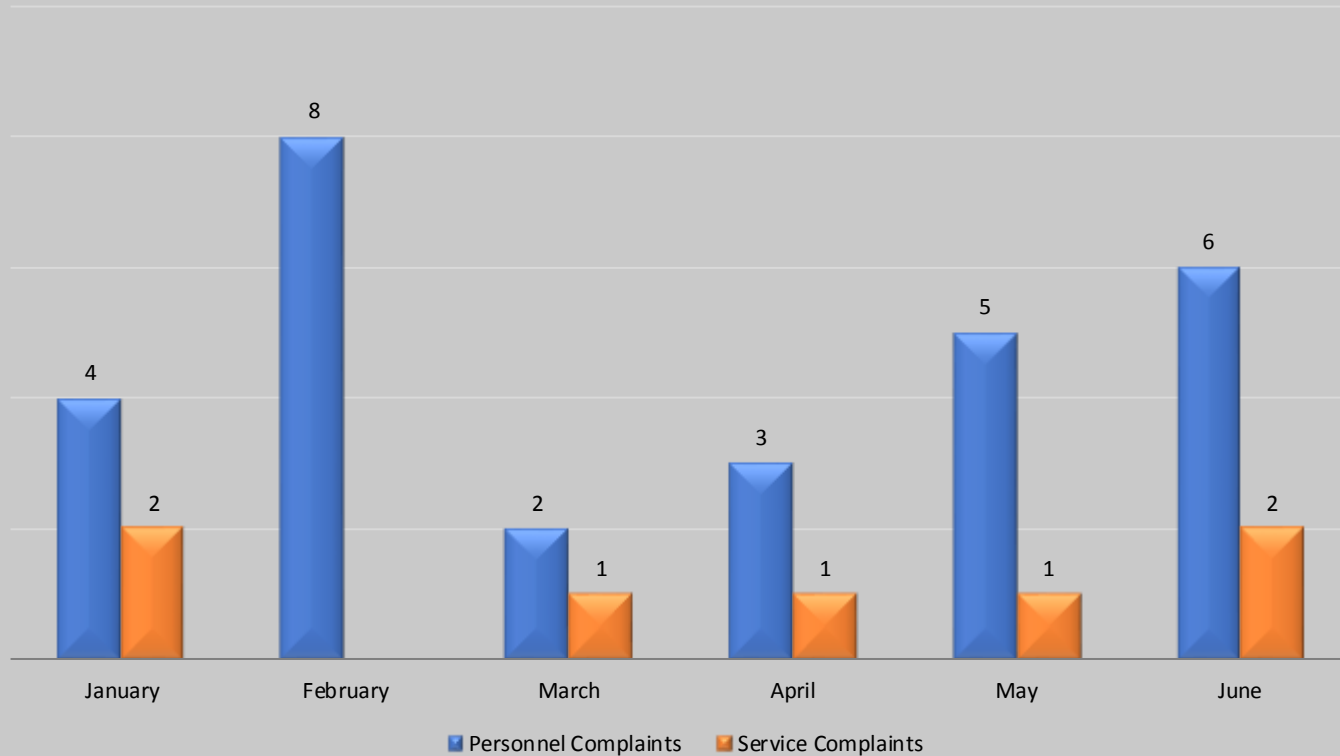

Watch Commander Service Comment Reports Complaints – Personnel & Service January - June 2017 *Santa Clarita Station*

WCSCR's

Total number of dispositions may not match total number of complaints as each form may have more than one named personnel on it.