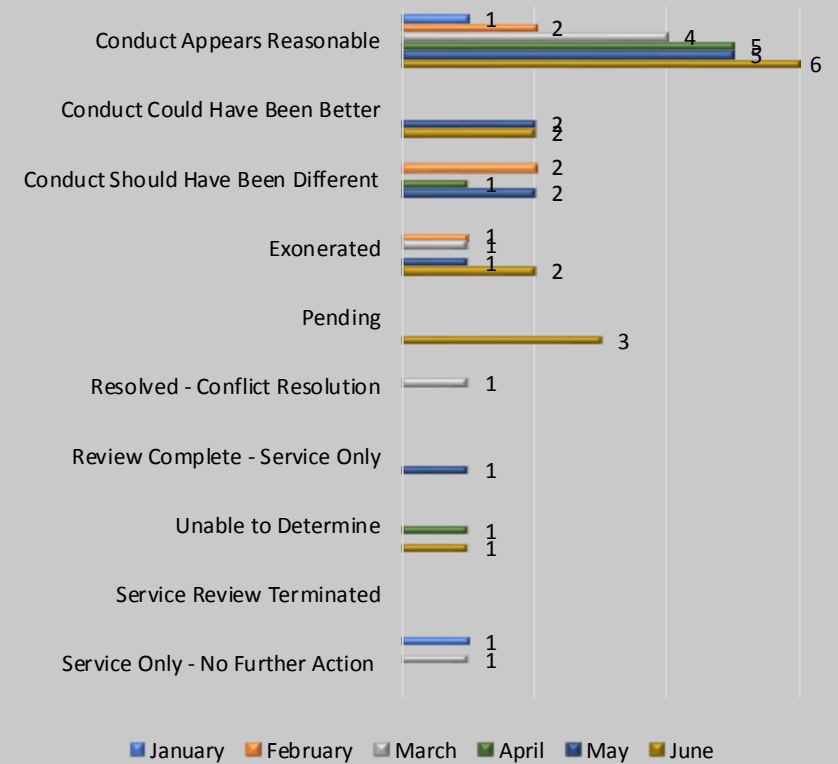

Watch Commander Service Comment Reports Complaints – Personnel & Service January - June 2017 *Lancaster Station*

PERSONNEL COMPLAINTS BY CATEGORY

SERVICE COMPLAINTS BY CATEGORY

Total complaints form counts may not match personnel or service complaints, as each complaint form may have more than one complaint category.

Watch Commander Service Comment Reports Complaints – Personnel & Service January - June 2017 *Malibu / Lost Hills Station*

WCSCR's

DISPOSITIONS

Total number of dispositions may not match total number of complaints as each form may have more than one named personnel on it.

Watch Commander Service Comment Reports Complaints – Personnel & Service January - June 2017 *Malibu / Lost Hills Station*

PERSONNEL COMPLAINTS BY CATEGORY

SERVICE COMPLAINTS BY CATEGORY

Total complaints form counts may not match personnel or service complaints, as each complaint form may have more than one complaint category.

Watch Commander Service Comment Reports Complaints – Personnel & Service January - June 2017 Palmdale Station

WCSCR's

DISPOSITIONS

Total number of dispositions may not match total number of complaints as each form may have more than one named personnel on it.