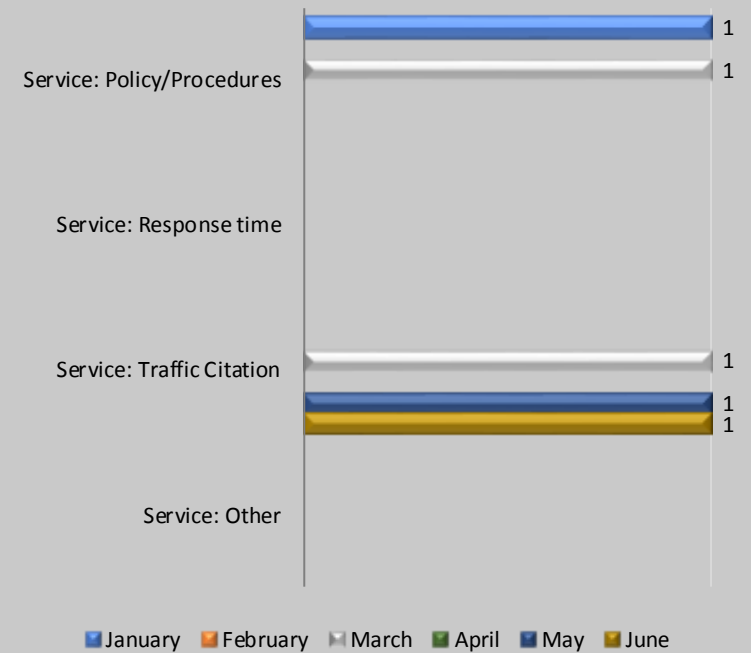

SERVICE COMPLAINTS BY CATEGORY