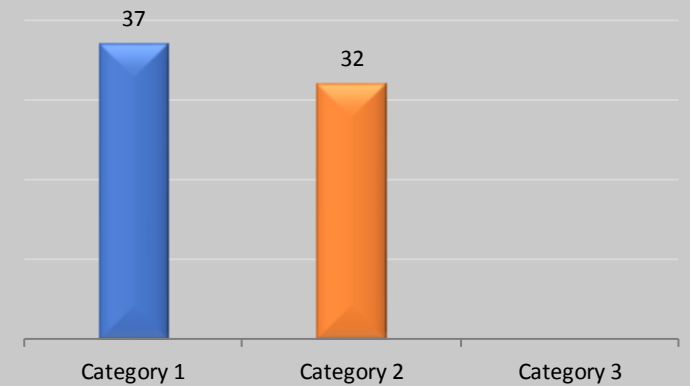

TOTAL FORCE BY CATEGORY

Counts represent the number of actual Force Incidents EXCLUDING shootings.

USE OF FORCE CONTRIBUTING FACTORS

TOTAL FORCE

Use of Force January - June 2017

North Patrol Division

TOTAL FORCE BY STATION

Counts represent the number of actual Force Incidents EXCLUDING shootings.

Use of Force January - June 2017

Lancaster Station

TOTAL FORCE BY CATEGORY

Counts represent the number of actual Force Incidents EXCLUDING shootings.

USE OF FORCE CONTRIBUTING FACTORS

*Mental history was only box marked on force report

TOTAL FORCE

Use of Force January - June 2017

Malibu / Lost Hills Station

TOTAL FORCE BY CATEGORY

Counts represent the number of actual Force Incidents EXCLUDING shootings.