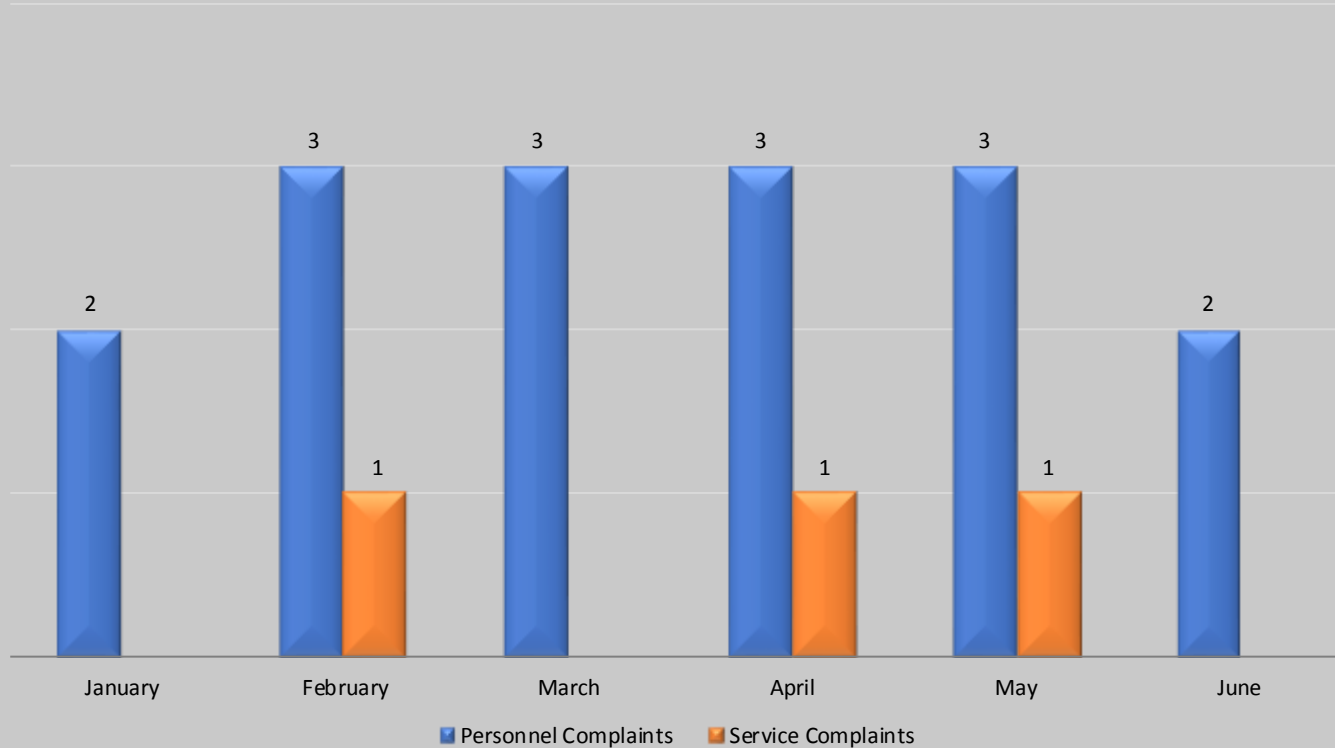

Watch Commander Service Comment Reports Complaints – Personnel & Service January - June 2017 *West Hollywood Station*

WCSCR's

Total number of dispositions may not match total number of complaints as each form may have more than one named personnel on it.