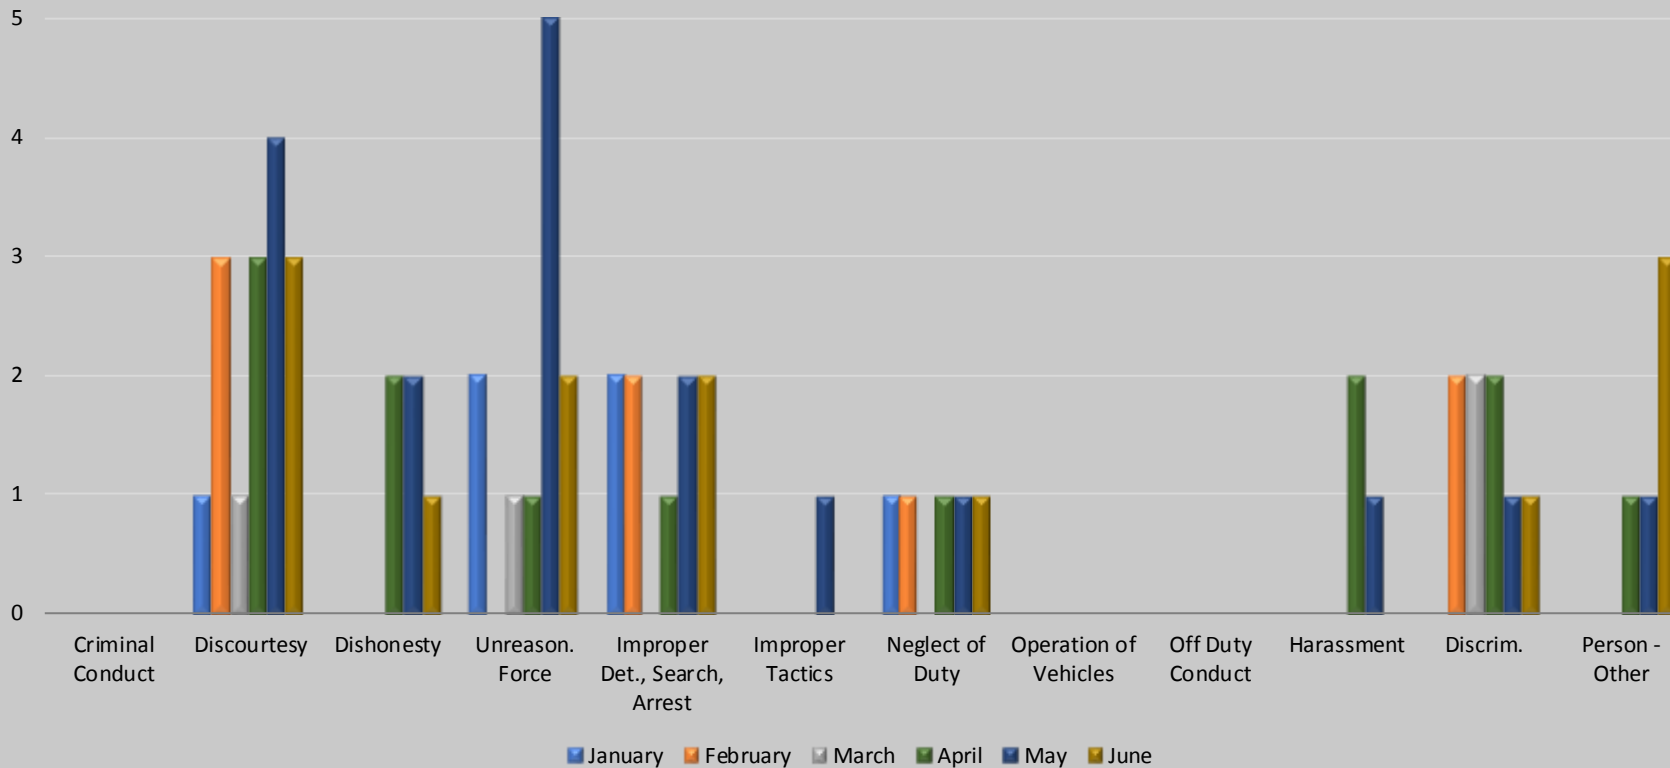

PERSONNEL COMPLAINTS BY CATEGORY