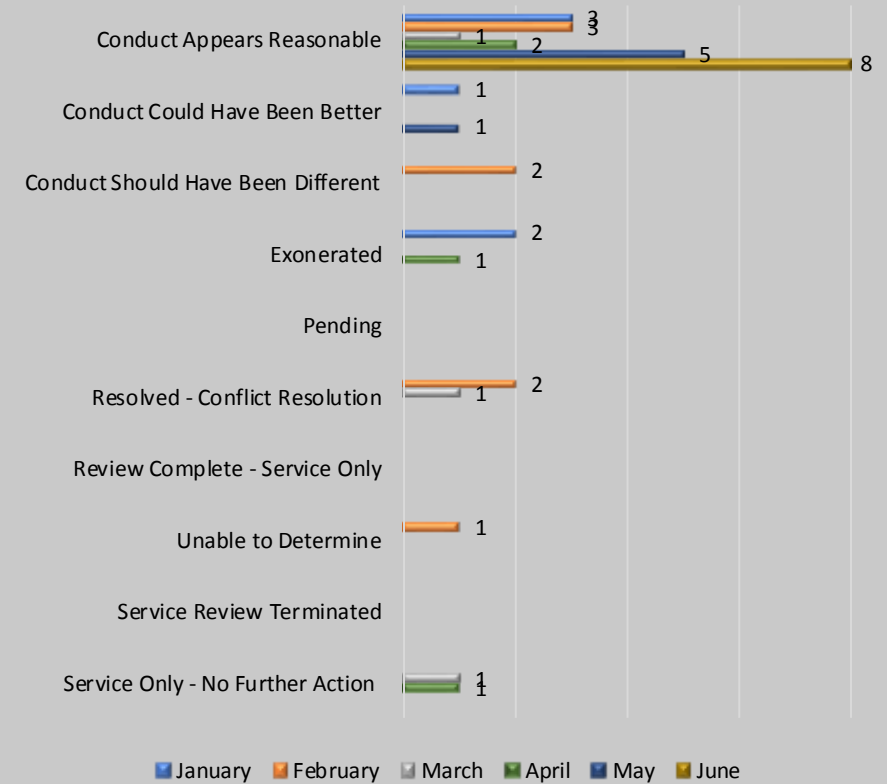

Watch Commander Service Comment Reports Complaints – Personnel & Service January - June 2017 *Malibu / Lost Hills Station*

PERSONNEL COMPLAINTS BY CATEGORY

SERVICE COMPLAINTS BY CATEGORY

Total complaints form counts may not match personnel or service complaints, as each complaint form may have more than one complaint category.

Watch Commander Service Comment Reports Complaints – Personnel & Service January - June 2017 Palmdale Station

WCSCR's

DISPOSITIONS

Total number of dispositions may not match total number of complaints as each form may have more than one named personnel on it.

Watch Commander Service Comment Reports Complaints – Personnel & Service January - June 2017 Palmdale Station

PERSONNEL COMPLAINTS BY CATEGORY

SERVICE COMPLAINTS BY CATEGORY

Total complaints form counts may not match personnel or service complaints, as each complaint form may have more than one complaint category.

Watch Commander Service Comment Reports Complaints – Personnel & Service January - June 2017 *Santa Clarita Station*

WCSCR's

DISPOSITIONS

Total number of dispositions may not match total number of complaints as each form may have more than one named personnel on it.