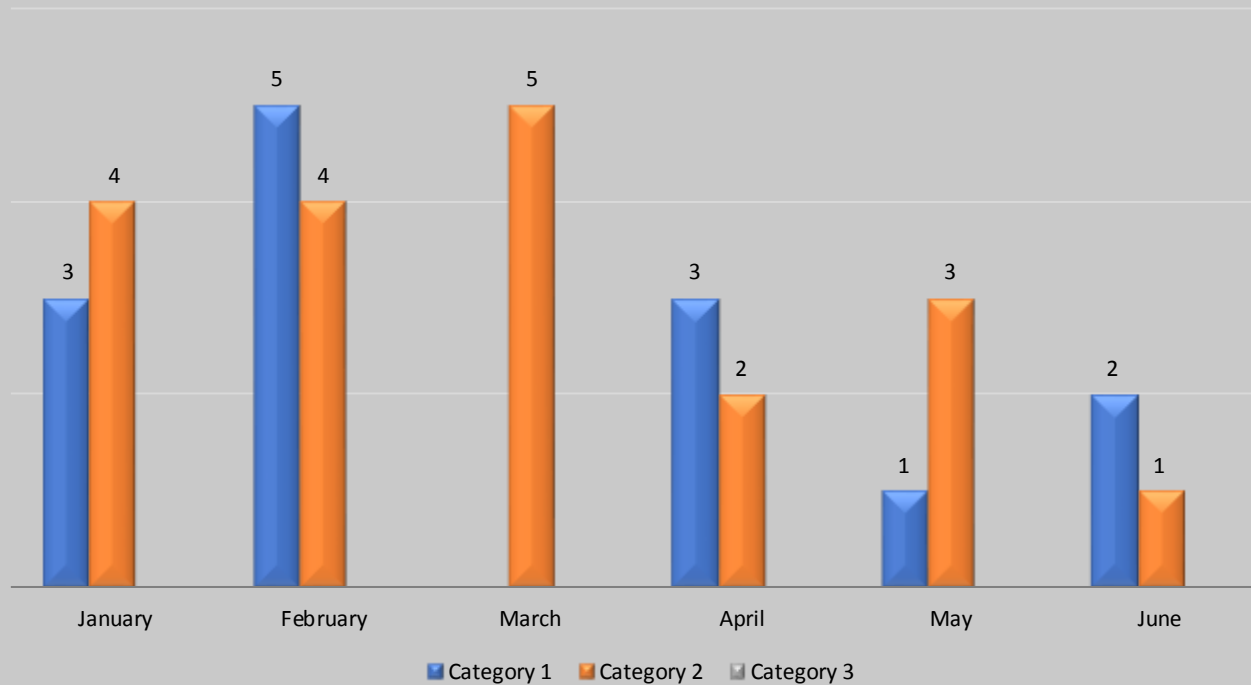

USE OF FORCE CONTRIBUTING FACTORS

*Mental history was only box marked on force report

TOTAL FORCE

Use of Force January - June 2017

Palmdale Station

TOTAL FORCE BY CATEGORY

Counts represent the number of actual Force Incidents EXCLUDING shootings.

USE OF FORCE CONTRIBUTING FACTORS

*Mental history was only box marked on force report

TOTAL FORCE

Use of Force January - June 2017

Santa Clarita Station

TOTAL FORCE BY CATEGORY

Counts represent the number of actual Force Incidents EXCLUDING shootings.

USE OF FORCE CONTRIBUTING FACTORS

*Mental history was only box marked on force report

TOTAL FORCE

Use of Force January - June 2017

West Hollywood Station

TOTAL FORCE BY CATEGORY

Counts represent the number of actual Force Incidents EXCLUDING shootings.