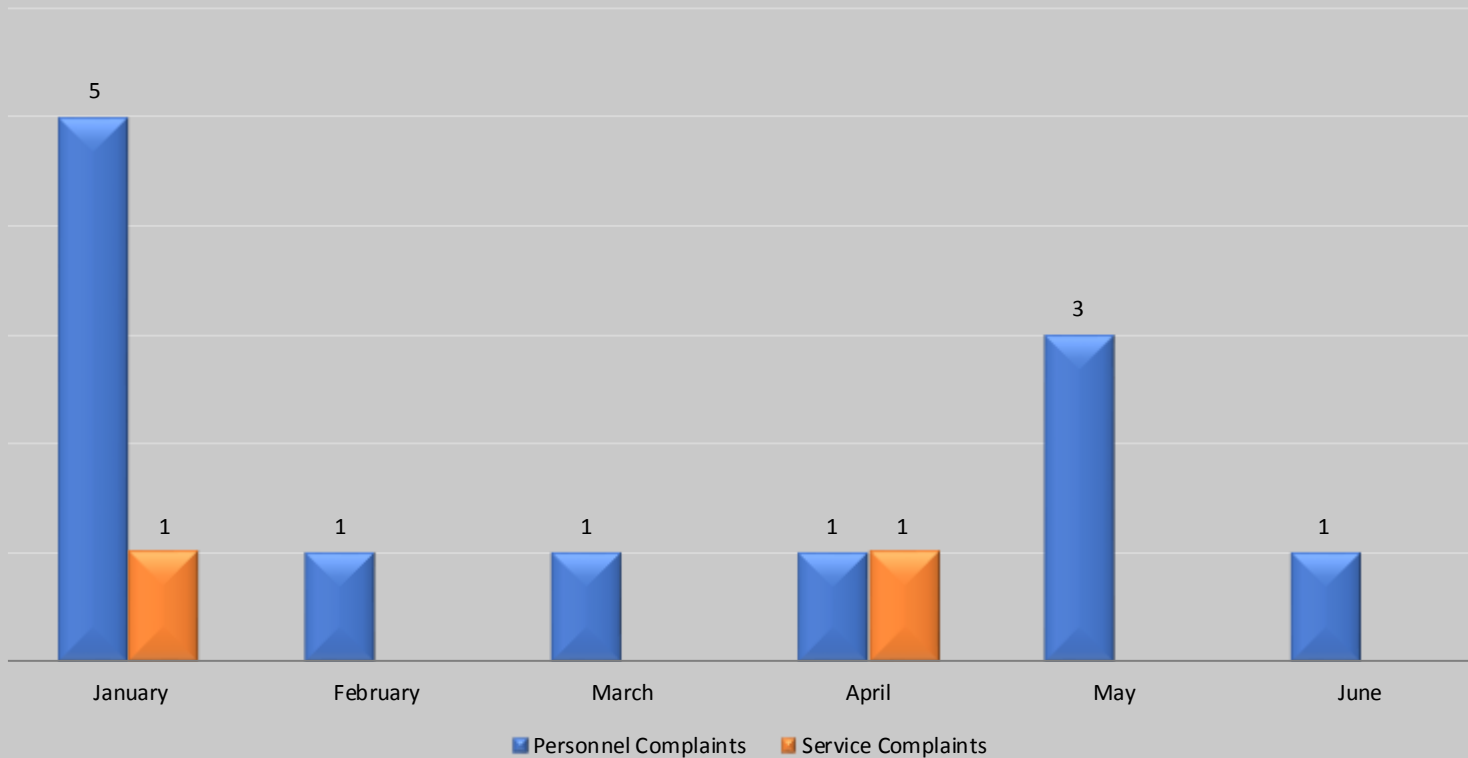

Watch Commander Service Comment Reports Complaints – Personnel & Service January - June 2017 *Malibu / Lost Hills Station*

WCSCR's

Total number of dispositions may not match total number of complaints as each form may have more than one named personnel on it.