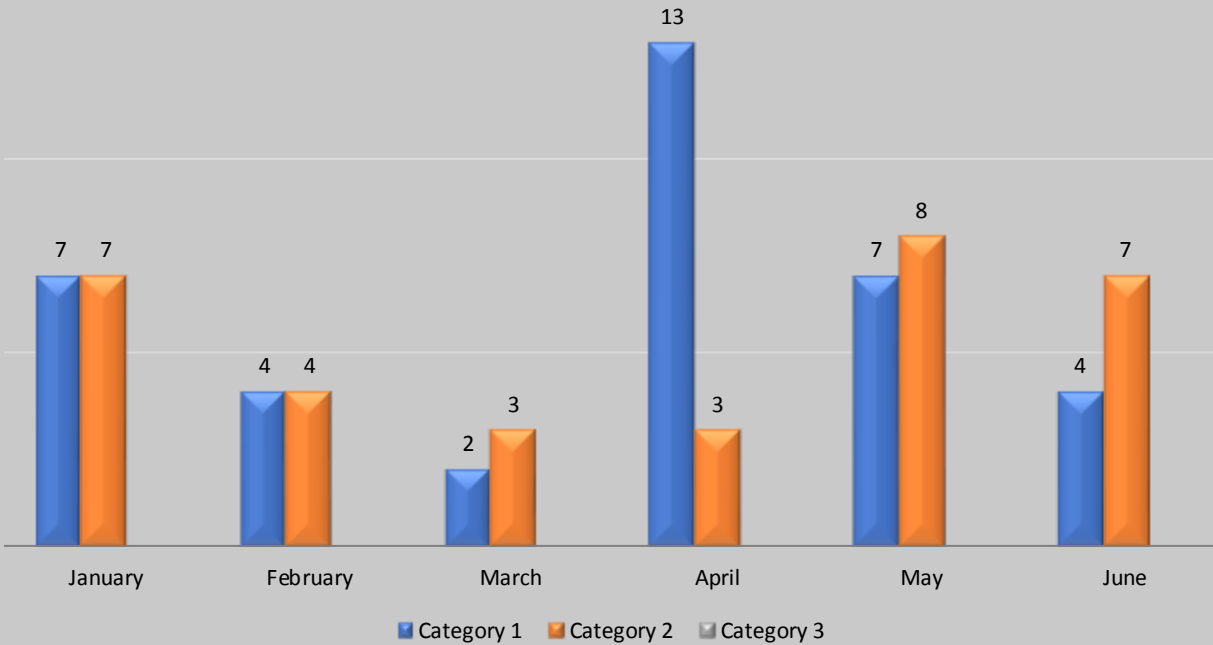

TOTAL FORCE BY CATEGORY

Counts represent the number of actual Force Incidents EXCLUDING shootings.

USE OF FORCE CONTRIBUTING FACTORS

TOTAL FORCE

Use of Force January - June 2017

North Patrol Division

TOTAL FORCE BY STATION

Counts represent the number of actual Force Incidents EXCLUDING shootings.

Use of Force January - June 2017

Lancaster Station

TOTAL FORCE BY CATEGORY

Counts represent the number of actual Force Incidents EXCLUDING shootings.

USE OF FORCE CONTRIBUTING FACTORS

*Mental history was only box marked on force report

TOTAL FORCE

Use of Force January - June 2017

Malibu / Lost Hills Station

TOTAL FORCE BY CATEGORY

Counts represent the number of actual Force Incidents EXCLUDING shootings.