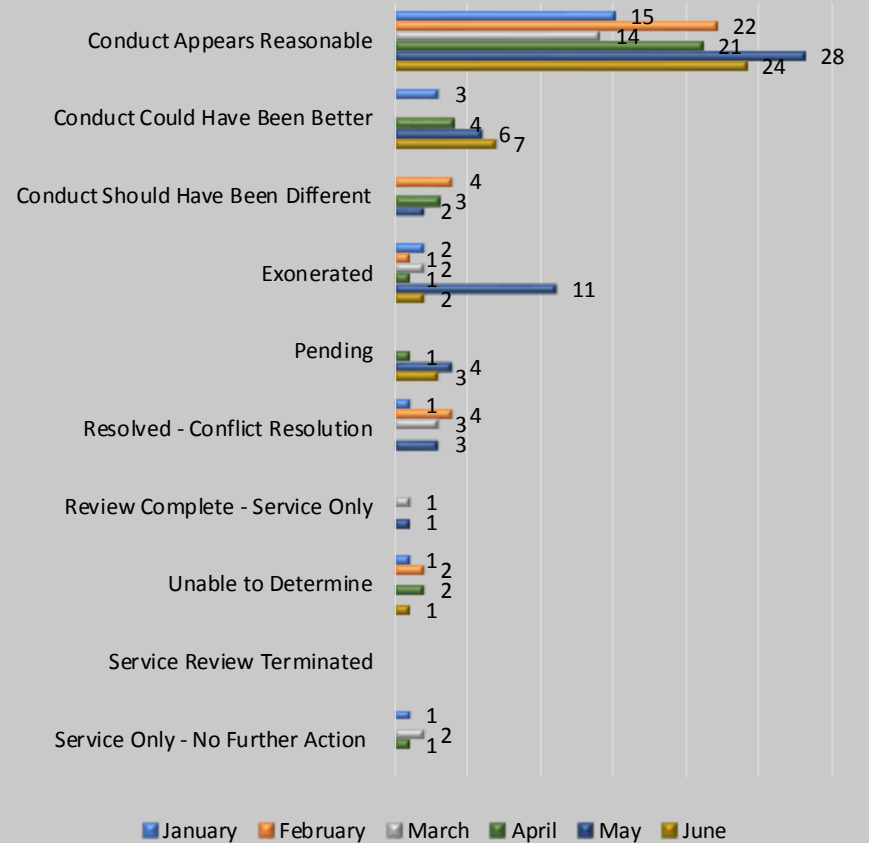

USE OF FORCE CONTRIBUTING FACTORS

*Mental history was only box marked on force report

TOTAL FORCE

Use of Force January - June 2017

Santa Clarita Station

TOTAL FORCE BY CATEGORY

Counts represent the number of actual Force Incidents EXCLUDING shootings.

USE OF FORCE CONTRIBUTING FACTORS

*Mental history was only box marked on force report

TOTAL FORCE

Use of Force January - June 2017

West Hollywood Station

TOTAL FORCE BY CATEGORY

Counts represent the number of actual Force Incidents EXCLUDING shootings.

USE OF FORCE CONTRIBUTING FACTORS

*Mental history was only box marked on force report

TOTAL FORCE

Watch Commander Service Comment Reports Complaints – Personnel & Service January - June 2017 *North Patrol Division*

WCSCR's

DISPOSITIONS

Total number of dispositions may not match total number of complaints as each form may have more than one named personnel on it.

Watch Commander Service Comment Reports Complaints – Personnel & Service January - June 2017 *North Patrol Division*