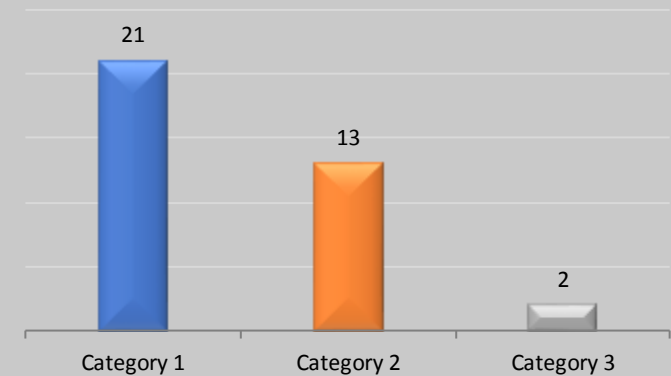

USE OF FORCE CONTRIBUTING FACTORS

*Mental history was only box marked on force report

TOTAL FORCE

Use of Force January - June 2017

Malibu / Lost Hills Station

TOTAL FORCE BY CATEGORY

Counts represent the number of actual Force Incidents EXCLUDING shootings.

USE OF FORCE CONTRIBUTING FACTORS

*Mental history was only box marked on force report

TOTAL FORCE

Use of Force January - June 2017

Palmdale Station

TOTAL FORCE BY CATEGORY

Counts represent the number of actual Force Incidents EXCLUDING shootings.

USE OF FORCE CONTRIBUTING FACTORS

*Mental history was only box marked on force report

TOTAL FORCE

Use of Force January - June 2017

Santa Clarita Station

TOTAL FORCE BY CATEGORY

Counts represent the number of actual Force Incidents EXCLUDING shootings.