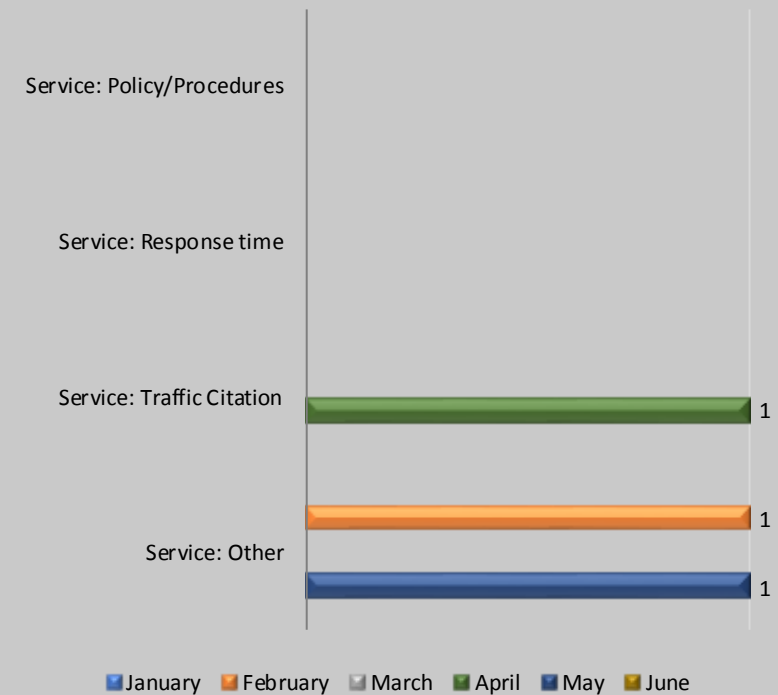

SERVICE COMPLAINTS BY CATEGORY