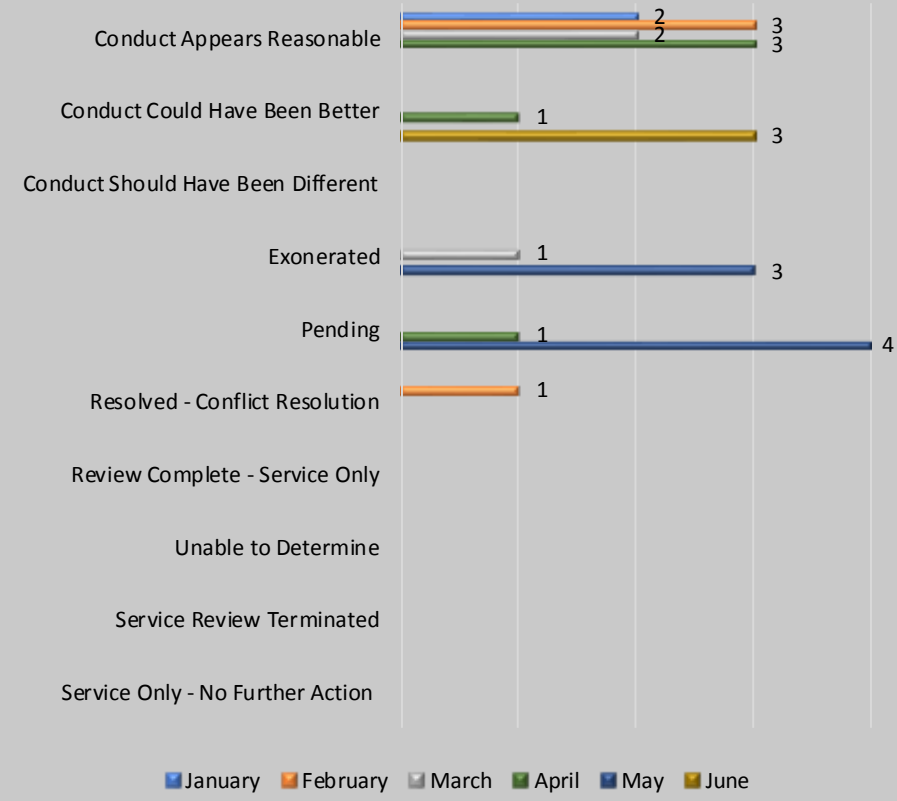

Watch Commander Service Comment Reports Complaints – Personnel & Service January - June 2017 *Santa Clarita Station*

WCSCR's

DISPOSITIONS

Total number of dispositions may not match total number of complaints as each form may have more than one named personnel on it.

Watch Commander Service Comment Reports Complaints – Personnel & Service January - June 2017 *Santa Clarita Station*

PERSONNEL COMPLAINTS BY CATEGORY

SERVICE COMPLAINTS BY CATEGORY

Total complaints form counts may not match personnel or service complaints, as each complaint form may have more than one complaint category.

Watch Commander Service Comment Reports Complaints – Personnel & Service January - June 2017 *West Hollywood Station*

WCSCR's

DISPOSITIONS

Total number of dispositions may not match total number of complaints as each form may have more than one named personnel on it.