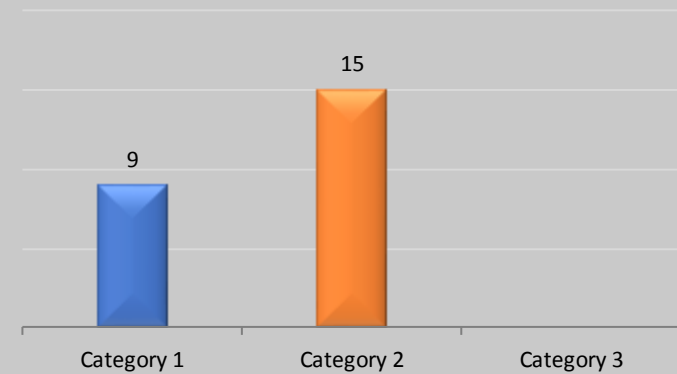

Counts represent the number of actual Force Incidents EXCLUDING shootings.

Use of Force January - June 2017

Lancaster Station

TOTAL FORCE BY CATEGORY

Counts represent the number of actual Force Incidents EXCLUDING shootings.

USE OF FORCE CONTRIBUTING FACTORS

*Mental history was only box marked on force report

TOTAL FORCE

Use of Force January - June 2017

Malibu / Lost Hills Station

TOTAL FORCE BY CATEGORY

Counts represent the number of actual Force Incidents EXCLUDING shootings.

USE OF FORCE CONTRIBUTING FACTORS

*Mental history was only box marked on force report

TOTAL FORCE

Use of Force January - June 2017

Palmdale Station

TOTAL FORCE BY CATEGORY

Counts represent the number of actual Force Incidents EXCLUDING shootings.