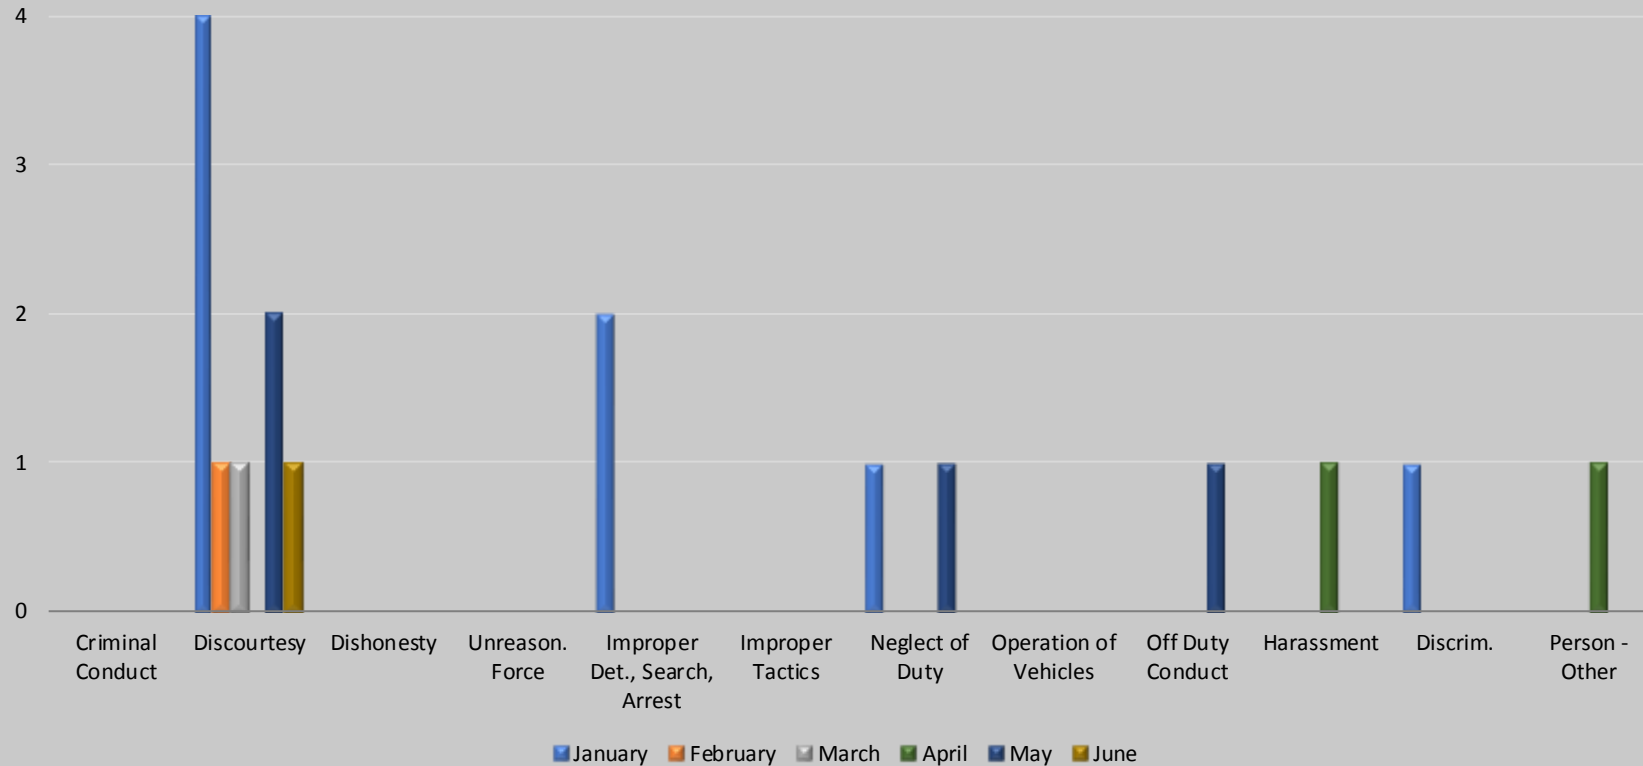

PERSONNEL COMPLAINTS BY CATEGORY