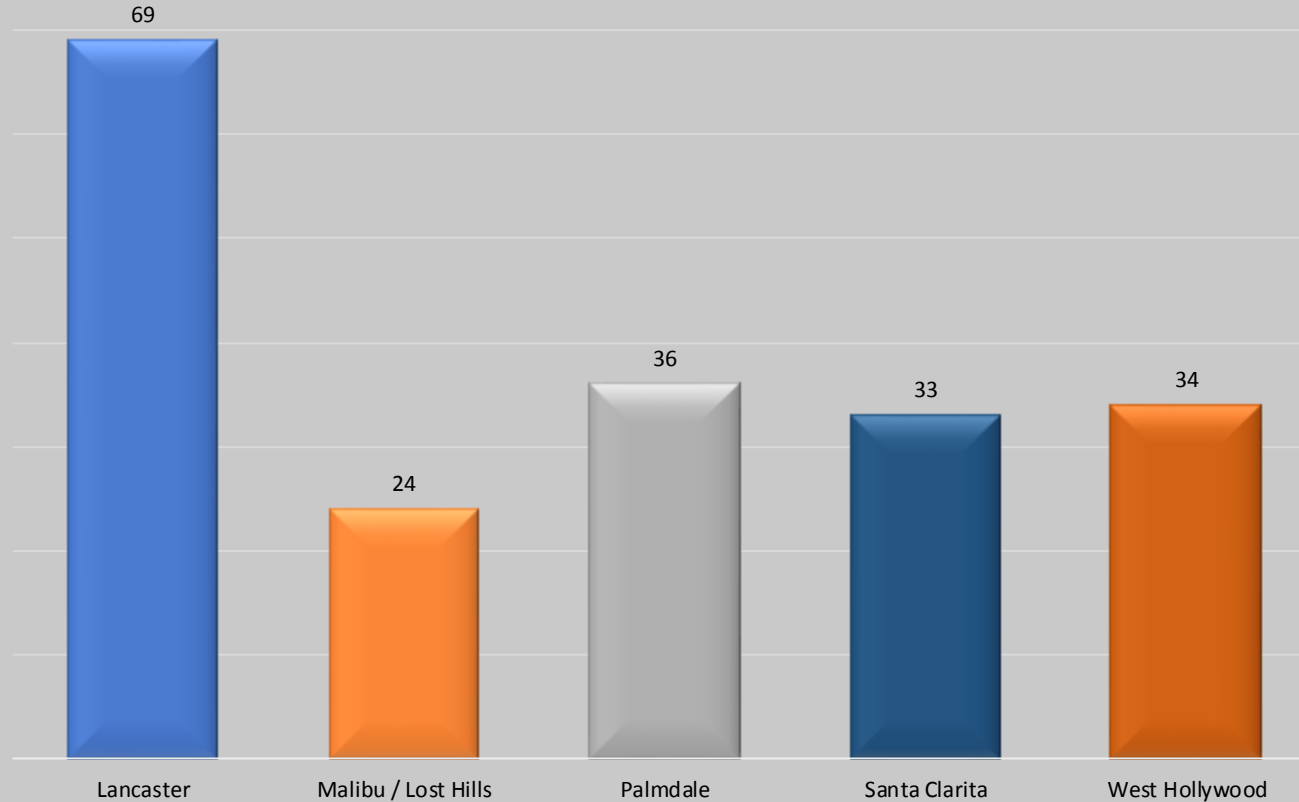

TOTAL FORCE BY CATEGORY

Counts represent the number of actual Force Incidents EXCLUDING shootings.

USE OF FORCE CONTRIBUTING FACTORS

TOTAL FORCE

Use of Force January - June 2017

North Patrol Division

TOTAL FORCE BY STATION

Counts represent the number of actual Force Incidents EXCLUDING shootings.

Use of Force January - June 2017

Lancaster Station

TOTAL FORCE BY CATEGORY

Counts represent the number of actual Force Incidents EXCLUDING shootings.