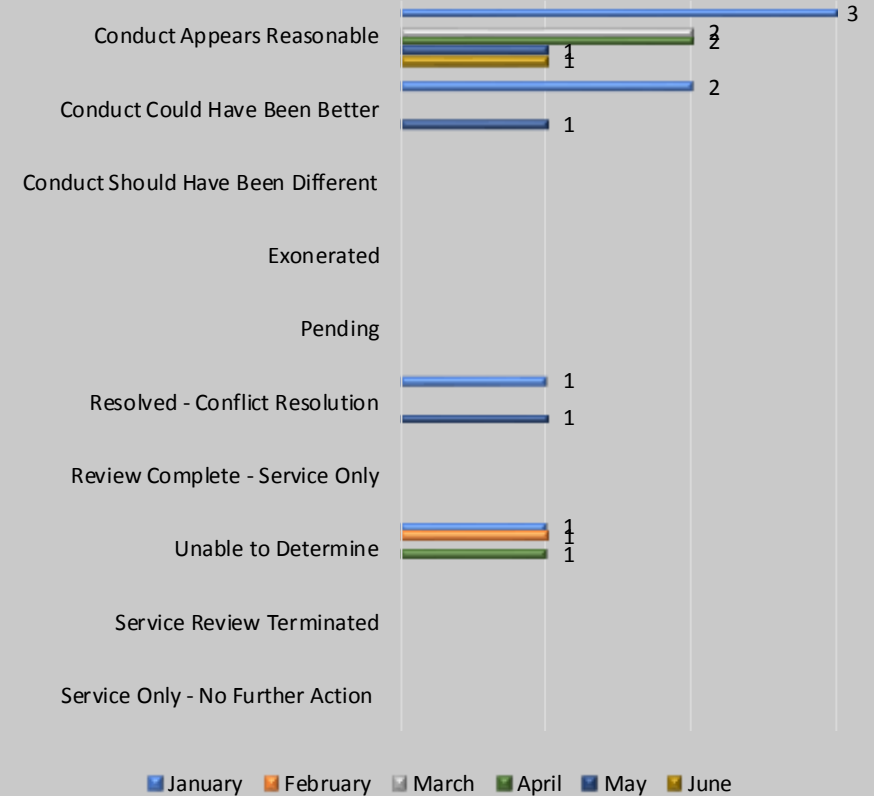

Watch Commander Service Comment Reports Complaints – Personnel & Service January - June 2017 Lancaster Station

WCSCR's

DISPOSITIONS

Total number of dispositions may not match total number of complaints as each form may have more than one named personnel on it.

Watch Commander Service Comment Reports Complaints – Personnel & Service January - June 2017 *Lancaster Station*

PERSONNEL COMPLAINTS BY CATEGORY

SERVICE COMPLAINTS BY CATEGORY

Total complaints form counts may not match personnel or service complaints, as each complaint form may have more than one complaint category.

Watch Commander Service Comment Reports Complaints – Personnel & Service January - June 2017 *Malibu / Lost Hills Station*

WCSCR's

DISPOSITIONS

Total number of dispositions may not match total number of complaints as each form may have more than one named personnel on it.