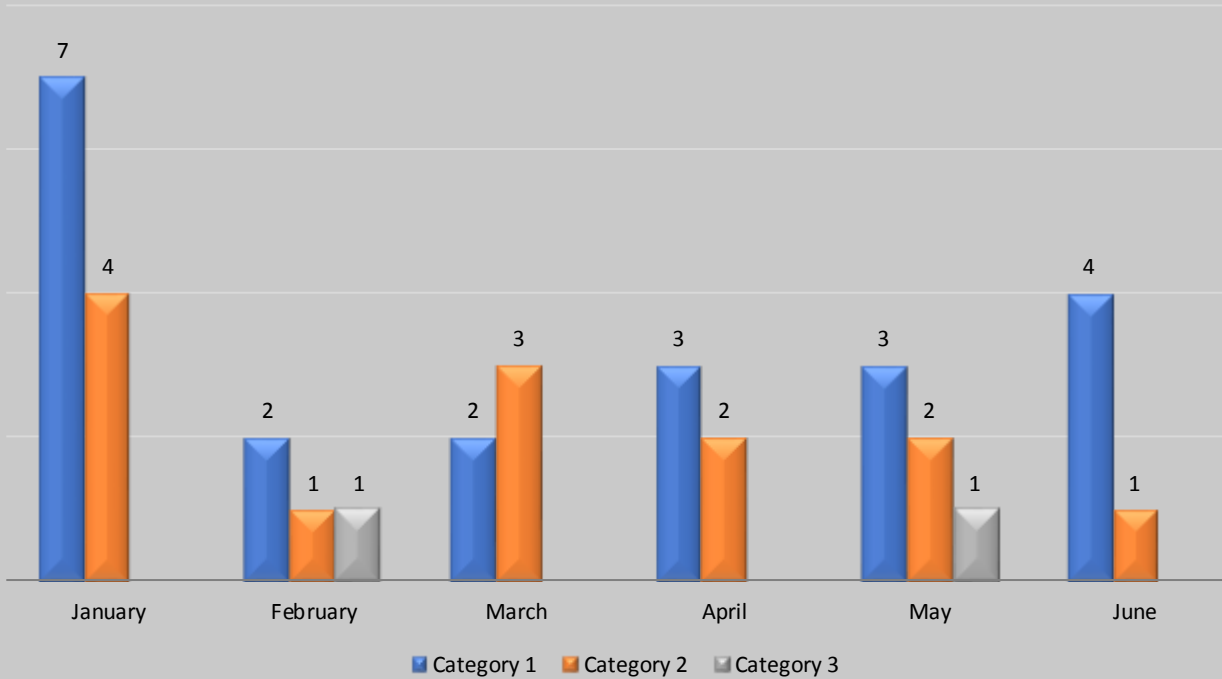

USE OF FORCE CONTRIBUTING FACTORS

*Mental history was only box marked on force report

TOTAL FORCE

Use of Force January - June 2017

Malibu / Lost Hills Station

TOTAL FORCE BY CATEGORY

Counts represent the number of actual Force Incidents EXCLUDING shootings.

USE OF FORCE CONTRIBUTING FACTORS

*Mental history was only box marked on force report

TOTAL FORCE

Use of Force January - June 2017

Palmdale Station

TOTAL FORCE BY CATEGORY

Counts represent the number of actual Force Incidents EXCLUDING shootings.

USE OF FORCE CONTRIBUTING FACTORS

*Mental history was only box marked on force report

TOTAL FORCE

Use of Force January - June 2017

Santa Clarita Station

TOTAL FORCE BY CATEGORY

Counts represent the number of actual Force Incidents EXCLUDING shootings.

USE OF FORCE CONTRIBUTING FACTORS

*Mental history was only box marked on force report

TOTAL FORCE

Use of Force January - June 2017

West Hollywood Station

TOTAL FORCE BY CATEGORY

Counts represent the number of actual Force Incidents EXCLUDING shootings.