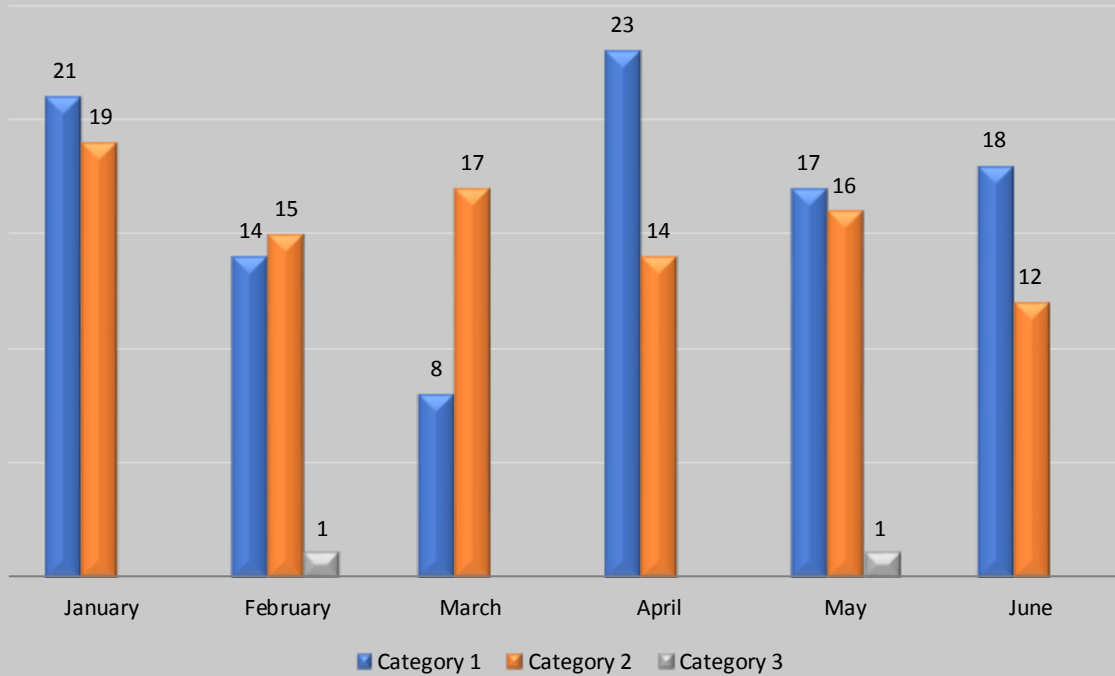

Los Angeles County

SHERIFF'S DEPARTMENT

NORTH PATROL DIVISION

PUBLIC DATA SHARING REPORT

January – June 2017

SHERIFF JIM McDONNELL

Use of Force January - June 2017

North Patrol Division

TOTAL FORCE BY CATEGORY

Counts represent the number of actual Force Incidents EXCLUDING shootings.

USE OF FORCE CONTRIBUTING FACTORS

TOTAL FORCE

Use of Force January - June 2017

North Patrol Division

TOTAL FORCE BY STATION

Counts represent the number of actual Force Incidents EXCLUDING shootings.

Use of Force January - June 2017

Lancaster Station

TOTAL FORCE BY CATEGORY

Counts represent the number of actual Force Incidents EXCLUDING shootings.