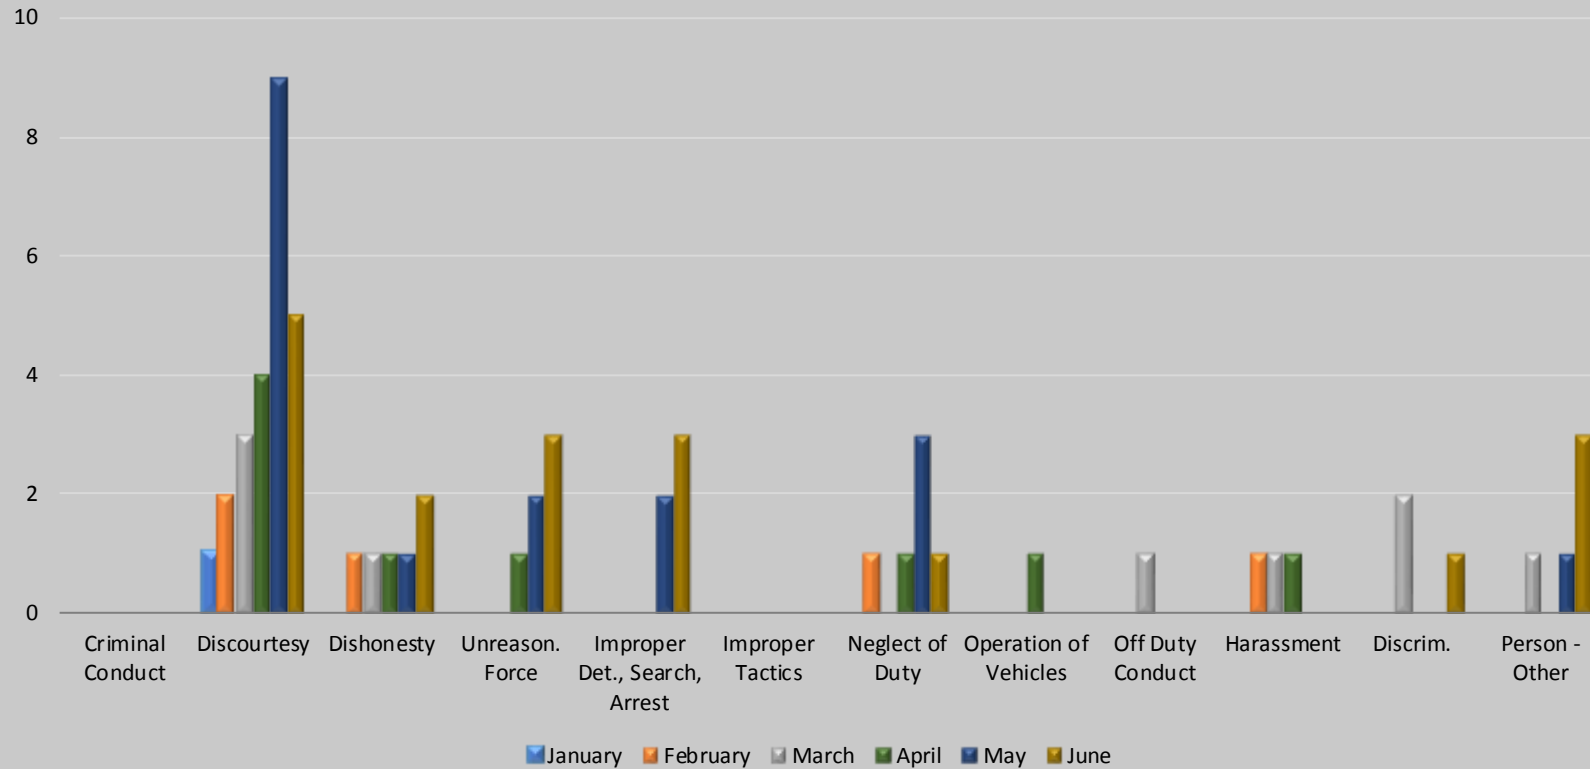

PERSONNEL COMPLAINTS BY CATEGORY