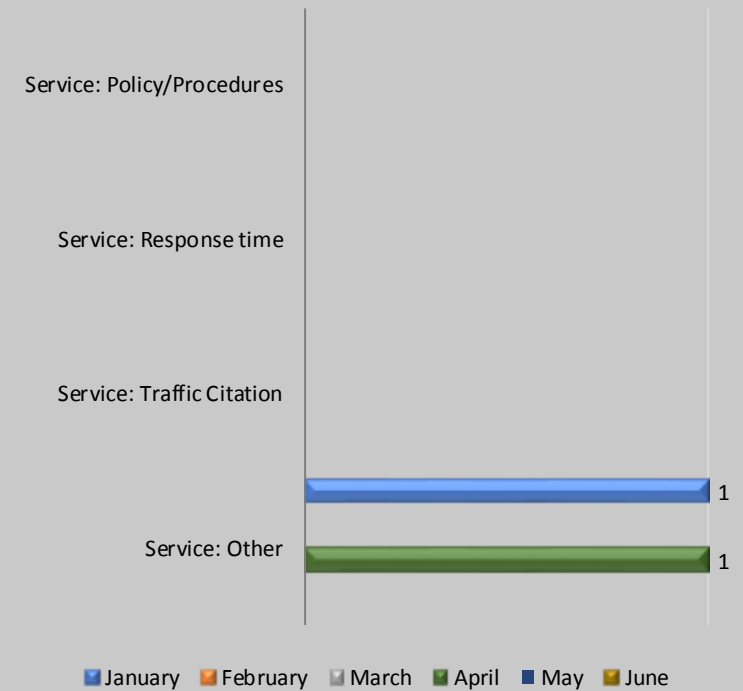

Watch Commander Service Comment Reports Complaints – Personnel & Service January - June 2017 *Malibu / Lost Hills Station*

WCSCR's

DISPOSITIONS

Total number of dispositions may not match total number of complaints as each form may have more than one named personnel on it.

Watch Commander Service Comment Reports Complaints – Personnel & Service January - June 2017 *Malibu / Lost Hills Station*

PERSONNEL COMPLAINTS BY CATEGORY

SERVICE COMPLAINTS BY CATEGORY

Total complaints form counts may not match personnel or service complaints, as each complaint form may have more than one complaint category.