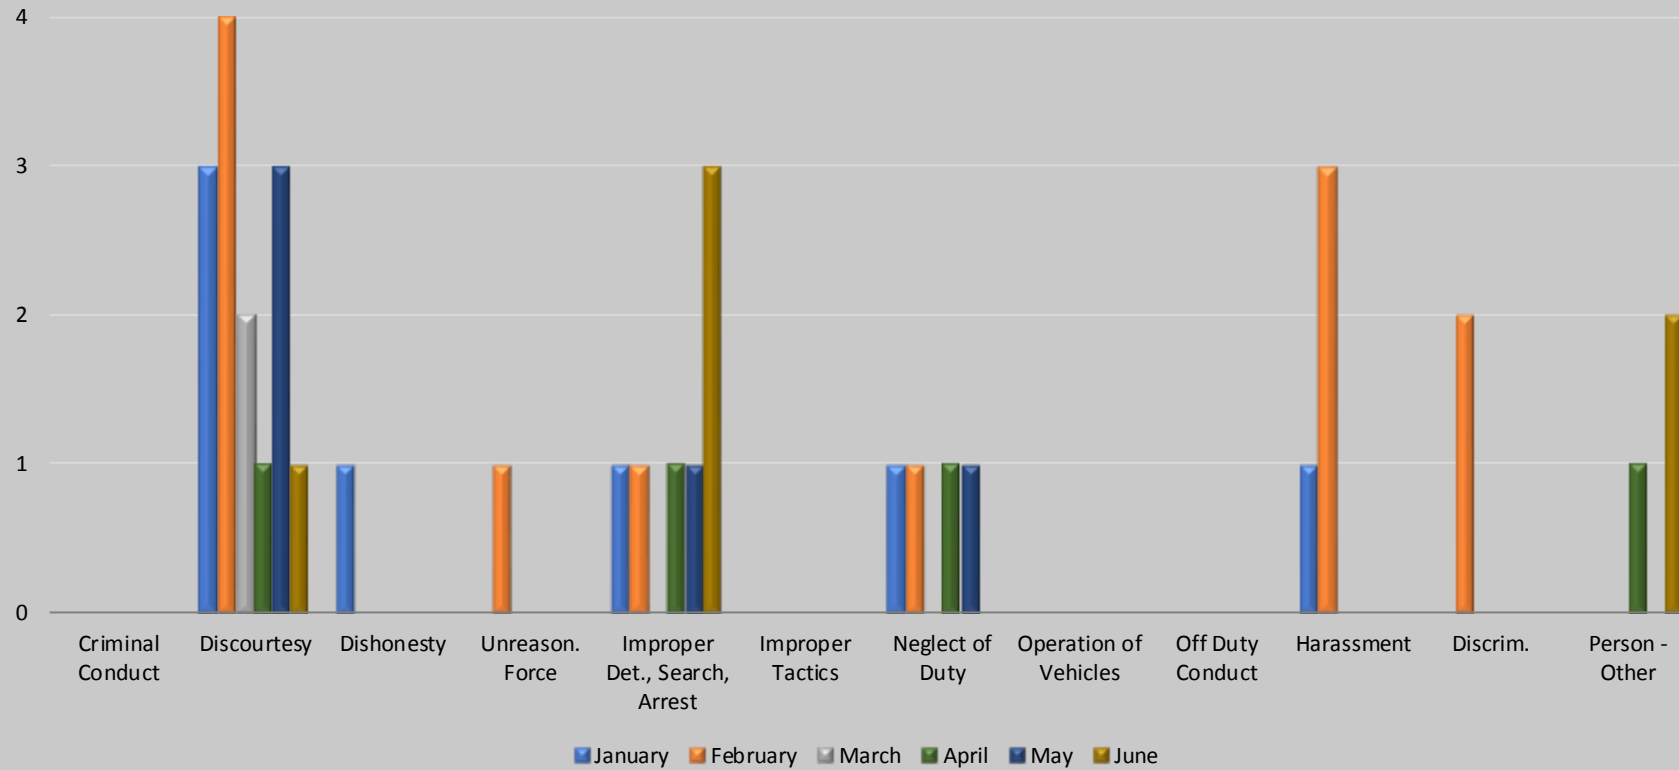

PERSONNEL COMPLAINTS BY CATEGORY