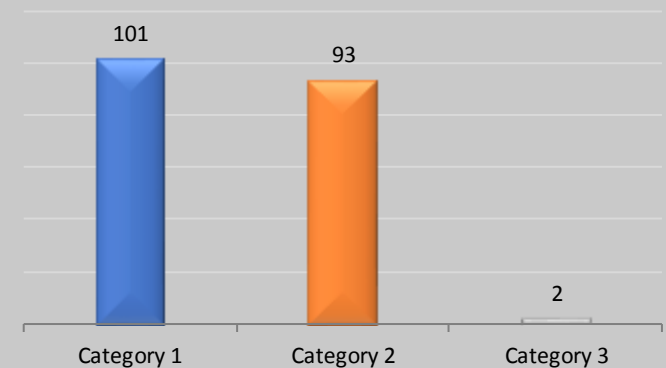

TOTAL FORCE BY CATEGORY

Counts represent the number of actual Force Incidents EXCLUDING shootings.

USE OF FORCE CONTRIBUTING FACTORS

TOTAL FORCE

Use of Force January - June 2017

North Patrol Division

TOTAL FORCE BY STATION

Counts represent the number of actual Force Incidents EXCLUDING shootings.

Use of Force January - June 2017

Lancaster Station

TOTAL FORCE BY CATEGORY

Counts represent the number of actual Force Incidents EXCLUDING shootings.