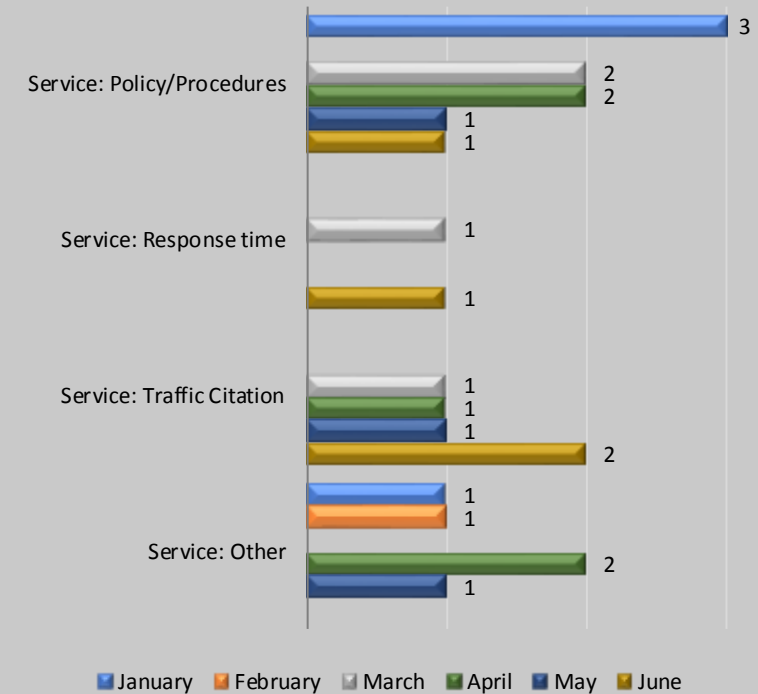

SERVICE COMPLAINTS BY CATEGORY