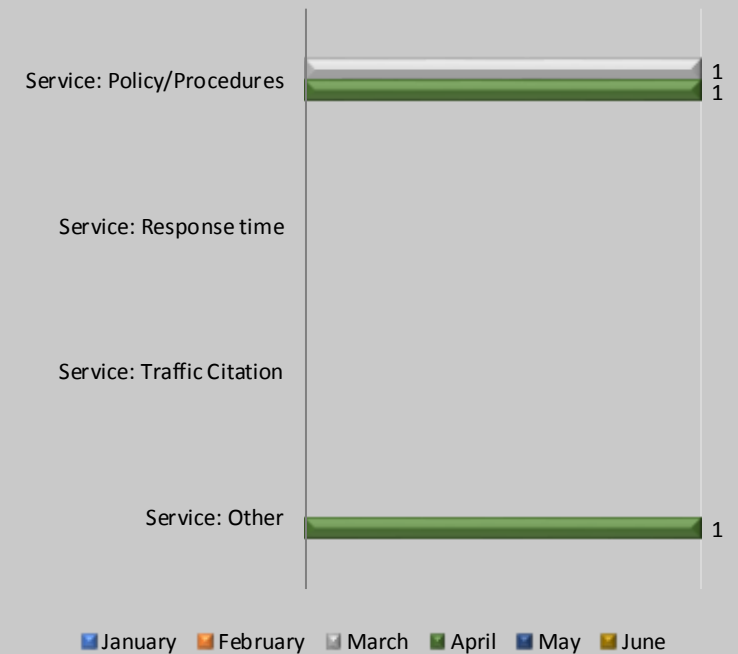

Watch Commander Service Comment Reports Complaints – Personnel & Service January - June 2017 Lancaster Station

WCSCR's

DISPOSITIONS

Total number of dispositions may not match total number of complaints as each form may have more than one named personnel on it.

Watch Commander Service Comment Reports Complaints – Personnel & Service January - June 2017 *Lancaster Station*

PERSONNEL COMPLAINTS BY CATEGORY

SERVICE COMPLAINTS BY CATEGORY

Total complaints form counts may not match personnel or service complaints, as each complaint form may have more than one complaint category.