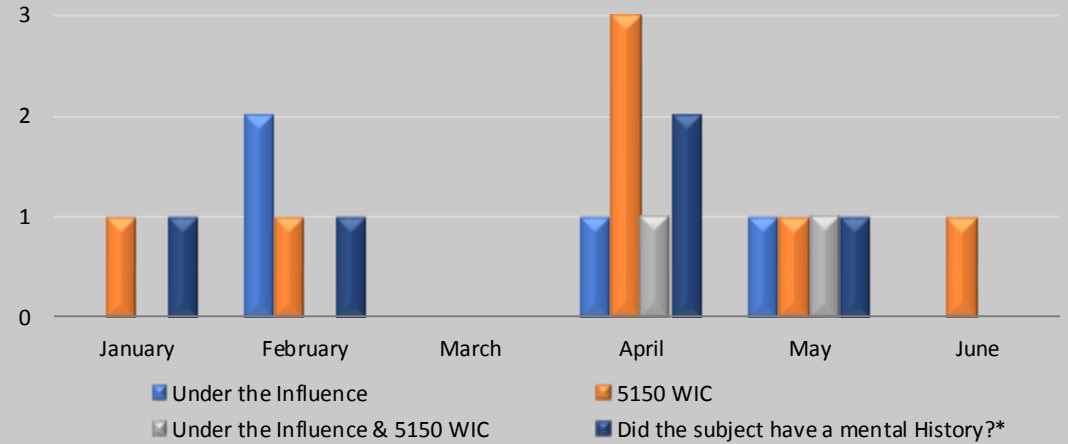

Counts represent the number of actual Force Incidents EXCLUDING shootings.

Use of Force January - June 2017

Lancaster Station

TOTAL FORCE BY CATEGORY

Counts represent the number of actual Force Incidents EXCLUDING shootings.

USE OF FORCE CONTRIBUTING FACTORS

*Mental history was only box marked on force report

TOTAL FORCE

Use of Force January - June 2017

Malibu / Lost Hills Station

TOTAL FORCE BY CATEGORY

Counts represent the number of actual Force Incidents EXCLUDING shootings.

USE OF FORCE CONTRIBUTING FACTORS

*Mental history was only box marked on force report

TOTAL FORCE

Use of Force January - June 2017

Palmdale Station

TOTAL FORCE BY CATEGORY

Counts represent the number of actual Force Incidents EXCLUDING shootings.

USE OF FORCE CONTRIBUTING FACTORS

*Mental history was only box marked on force report

TOTAL FORCE

Use of Force January - June 2017

Santa Clarita Station

TOTAL FORCE BY CATEGORY

Counts represent the number of actual Force Incidents EXCLUDING shootings.