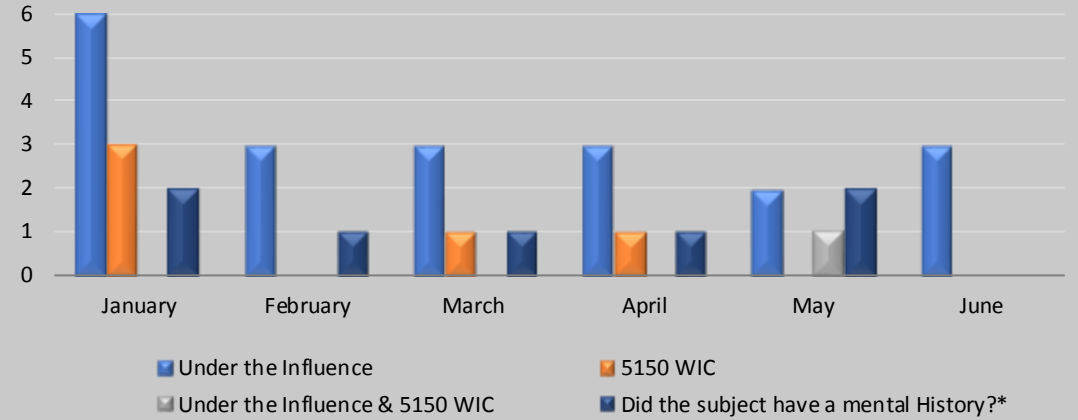

Counts represent the number of actual Force Incidents EXCLUDING shootings.

Use of Force January - June 2017

Lancaster Station

TOTAL FORCE BY CATEGORY

Counts represent the number of actual Force Incidents EXCLUDING shootings.

USE OF FORCE CONTRIBUTING FACTORS

*Mental history was only box marked on force report

TOTAL FORCE

Use of Force January - June 2017

Malibu / Lost Hills Station

TOTAL FORCE BY CATEGORY

Counts represent the number of actual Force Incidents EXCLUDING shootings.

USE OF FORCE CONTRIBUTING FACTORS

*Mental history was only box marked on force report

TOTAL FORCE

Use of Force January - June 2017

Palmdale Station

TOTAL FORCE BY CATEGORY

Counts represent the number of actual Force Incidents EXCLUDING shootings.

USE OF FORCE CONTRIBUTING FACTORS

*Mental history was only box marked on force report

TOTAL FORCE

Use of Force January - June 2017

Santa Clarita Station

TOTAL FORCE BY CATEGORY

Counts represent the number of actual Force Incidents EXCLUDING shootings.