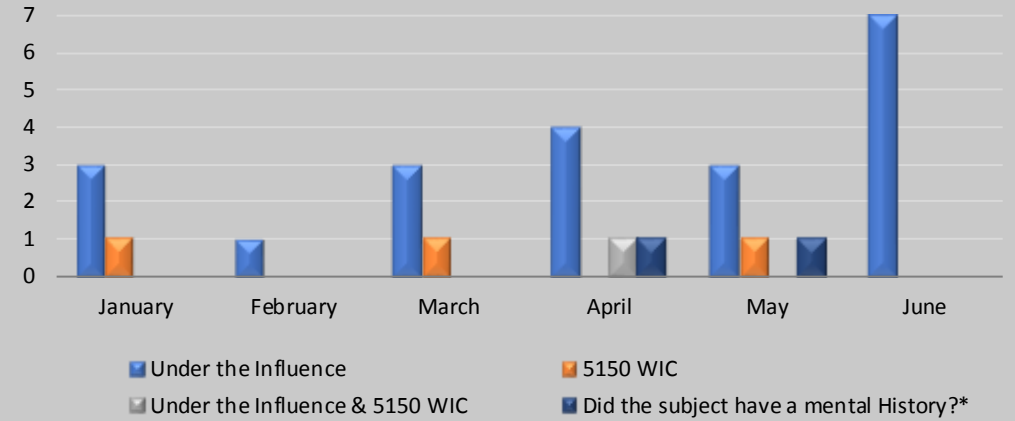

Counts represent the number of actual Force Incidents EXCLUDING shootings.

USE OF FORCE CONTRIBUTING FACTORS