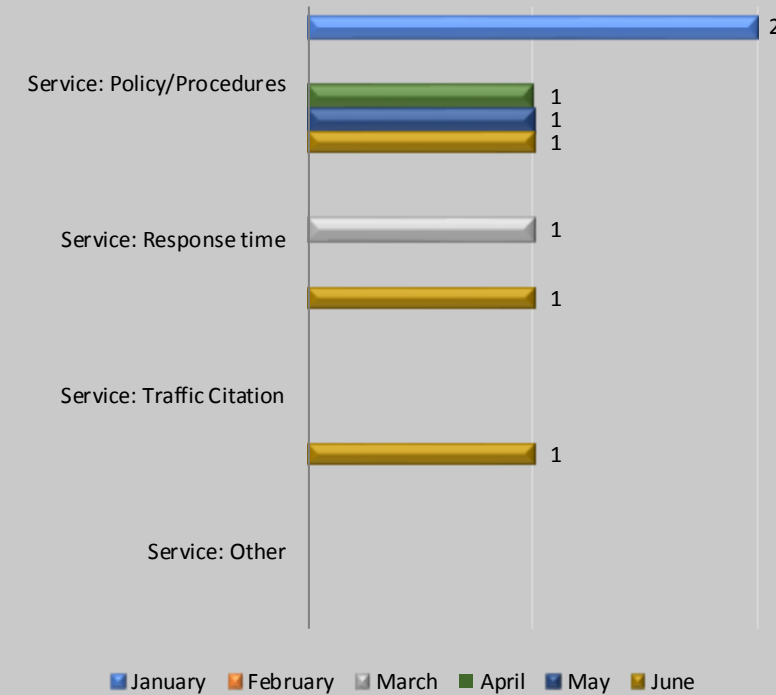

Watch Commander Service Comment Reports Complaints – Personnel & Service January - June 2017 *Santa Clarita Station*

WCSCR's

DISPOSITIONS

Total number of dispositions may not match total number of complaints as each form may have more than one named personnel on it.

Watch Commander Service Comment Reports Complaints – Personnel & Service January - June 2017 *Santa Clarita Station*

PERSONNEL COMPLAINTS BY CATEGORY

SERVICE COMPLAINTS BY CATEGORY

Total complaints form counts may not match personnel or service complaints, as each complaint form may have more than one complaint category.