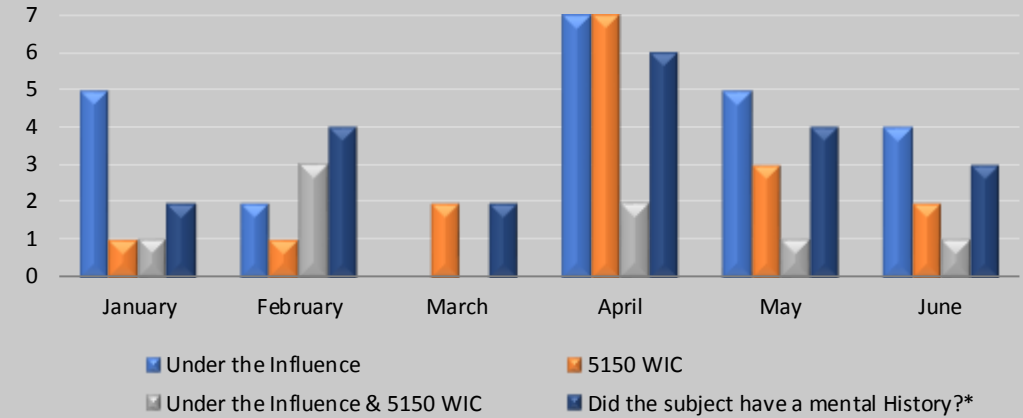

TOTAL FORCE BY CATEGORY

Counts represent the number of actual Force Incidents EXCLUDING shootings.

USE OF FORCE CONTRIBUTING FACTORS

TOTAL FORCE

Use of Force January - June 2017

North Patrol Division

TOTAL FORCE BY STATION

Counts represent the number of actual Force Incidents EXCLUDING shootings.

Use of Force January - June 2017

Lancaster Station

TOTAL FORCE BY CATEGORY

Counts represent the number of actual Force Incidents EXCLUDING shootings.

USE OF FORCE CONTRIBUTING FACTORS

*Mental history was only box marked on force report

TOTAL FORCE

Use of Force January - June 2017

Malibu / Lost Hills Station

TOTAL FORCE BY CATEGORY

Counts represent the number of actual Force Incidents EXCLUDING shootings.