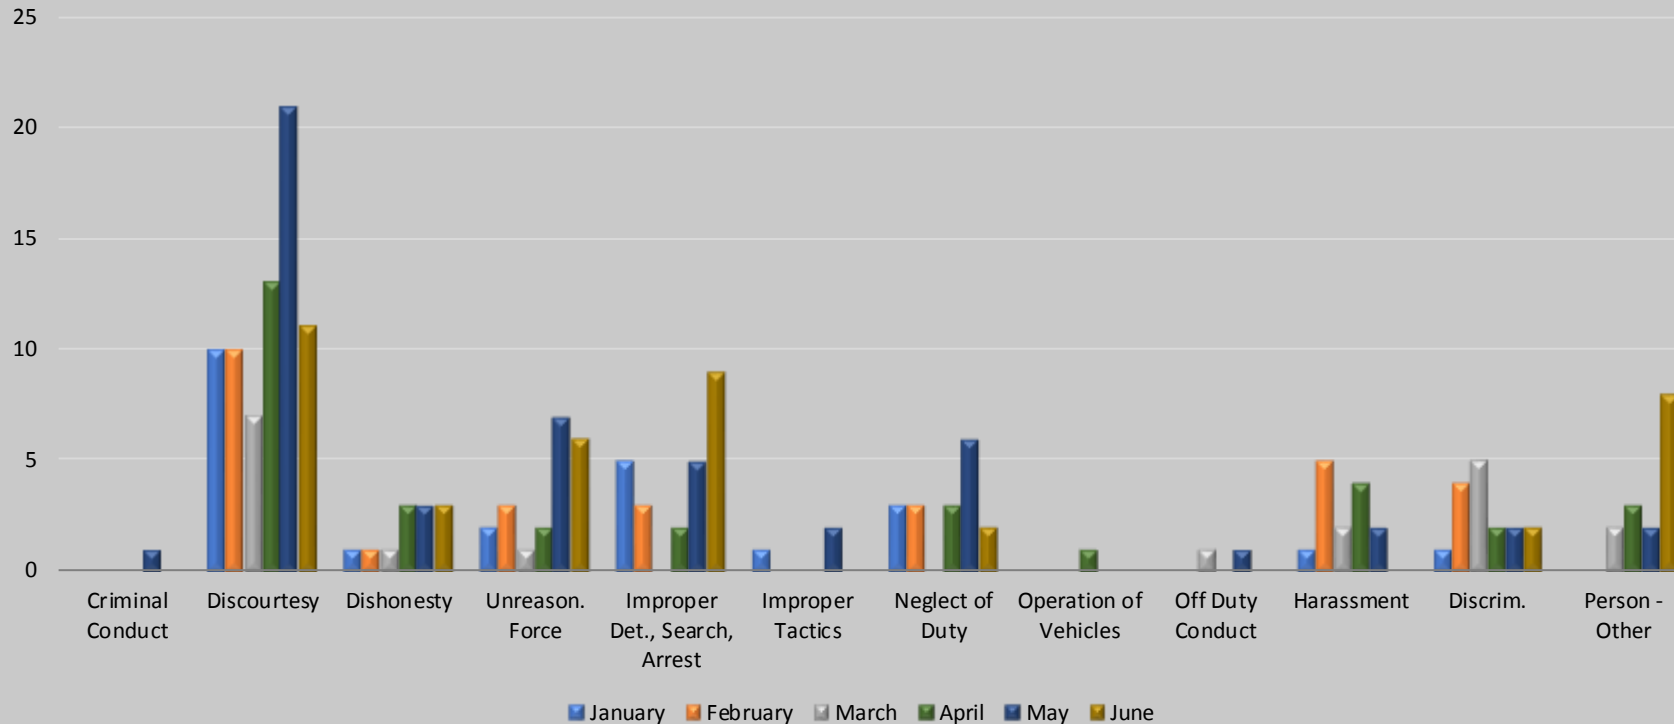

PERSONNEL COMPLAINTS BY CATEGORY