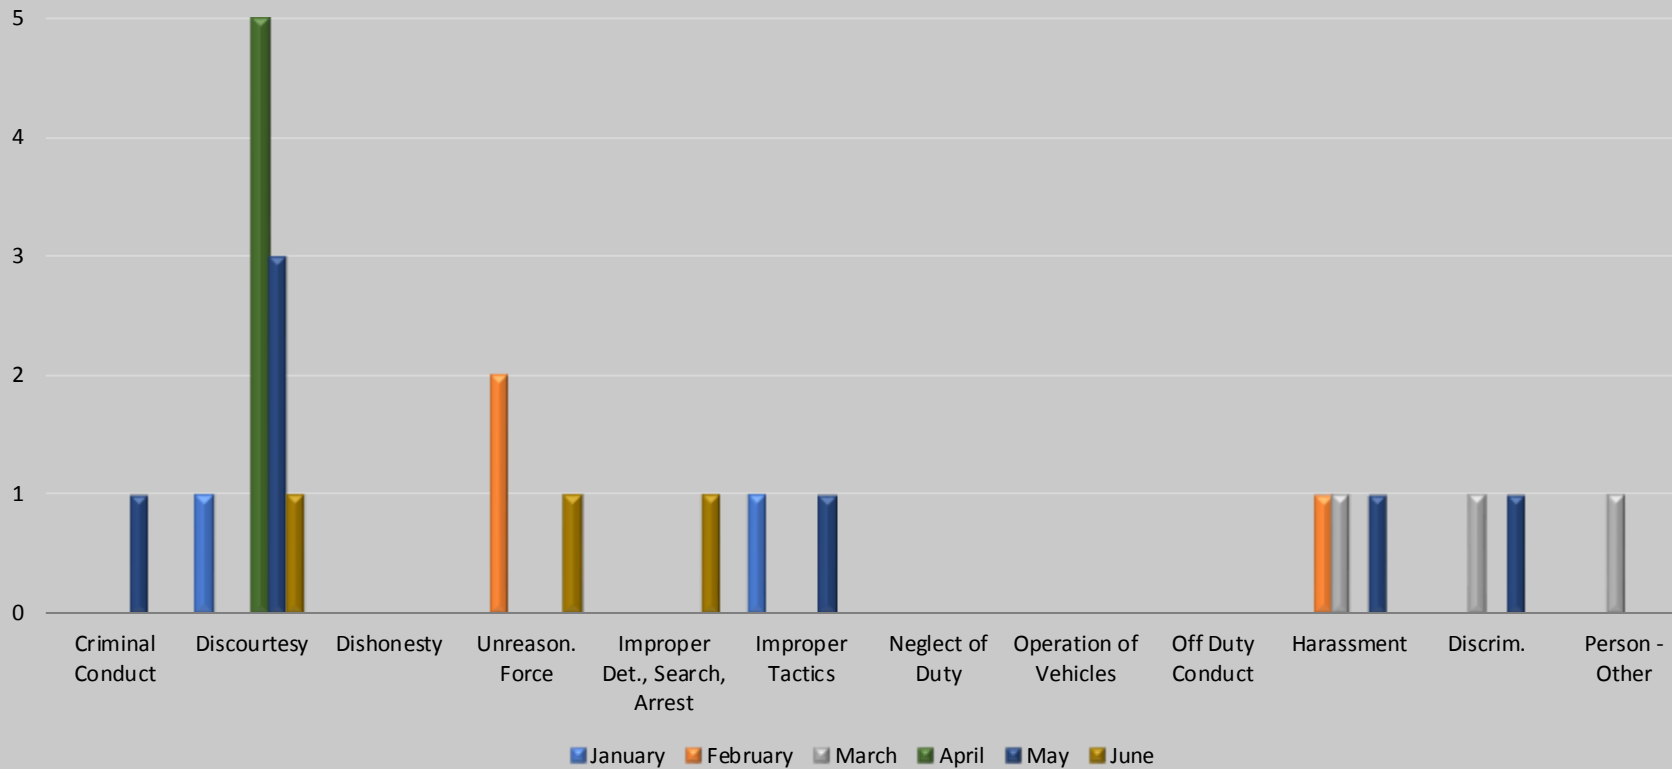

PERSONNEL COMPLAINTS BY CATEGORY