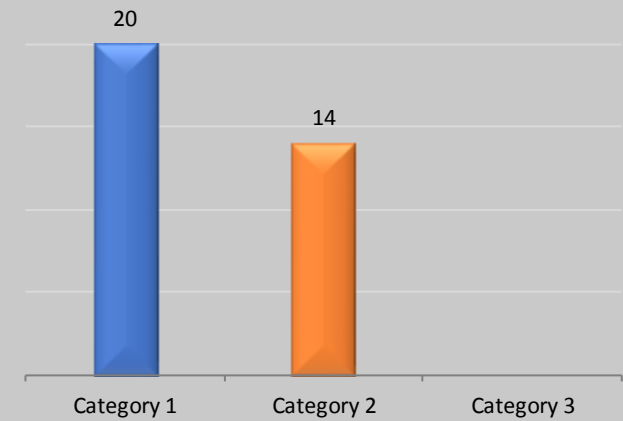

*Mental history was only box marked on force report

TOTAL FORCE