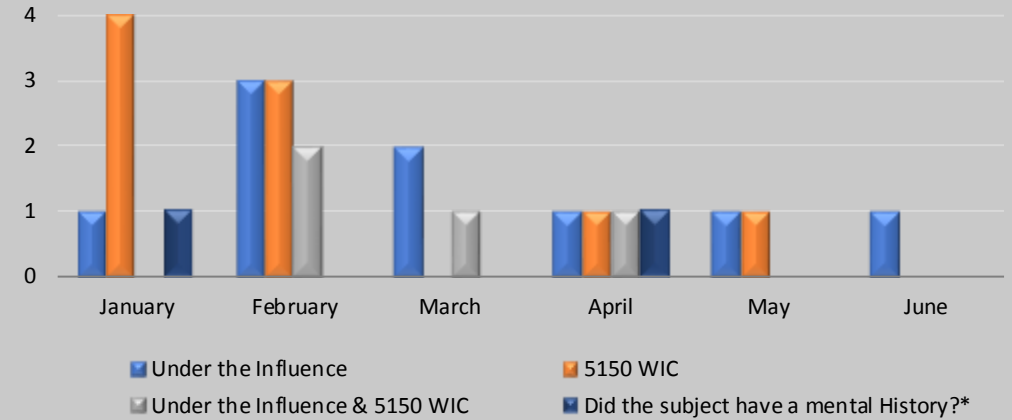

USE OF FORCE CONTRIBUTING FACTORS

*Mental history was only box marked on force report

TOTAL FORCE

Use of Force January - June 2017

Malibu / Lost Hills Station

TOTAL FORCE BY CATEGORY

Counts represent the number of actual Force Incidents EXCLUDING shootings.

USE OF FORCE CONTRIBUTING FACTORS

*Mental history was only box marked on force report

TOTAL FORCE

Use of Force January - June 2017

Palmdale Station

TOTAL FORCE BY CATEGORY

Counts represent the number of actual Force Incidents EXCLUDING shootings.

USE OF FORCE CONTRIBUTING FACTORS

*Mental history was only box marked on force report

TOTAL FORCE

Use of Force January - June 2017

Santa Clarita Station

TOTAL FORCE BY CATEGORY

Counts represent the number of actual Force Incidents EXCLUDING shootings.

USE OF FORCE CONTRIBUTING FACTORS

*Mental history was only box marked on force report

TOTAL FORCE

Use of Force January - June 2017

West Hollywood Station

TOTAL FORCE BY CATEGORY

Counts represent the number of actual Force Incidents EXCLUDING shootings.