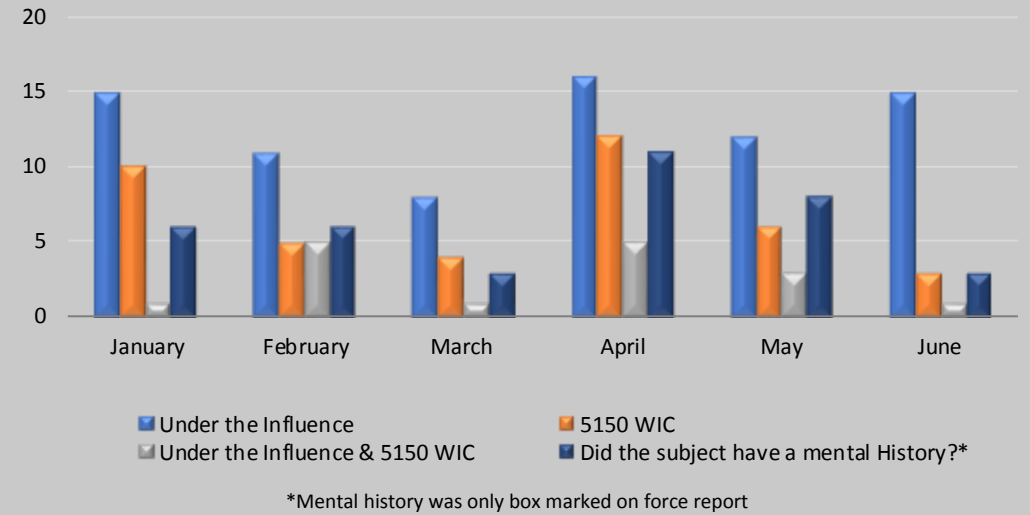

TOTAL FORCE BY CATEGORY

Counts represent the number of actual Force Incidents EXCLUDING shootings.

USE OF FORCE CONTRIBUTING FACTORS

TOTAL FORCE

Use of Force January - June 2017

North Patrol Division

TOTAL FORCE BY STATION

Counts represent the number of actual Force Incidents EXCLUDING shootings.

Use of Force January - June 2017

Lancaster Station

TOTAL FORCE BY CATEGORY

Counts represent the number of actual Force Incidents EXCLUDING shootings.