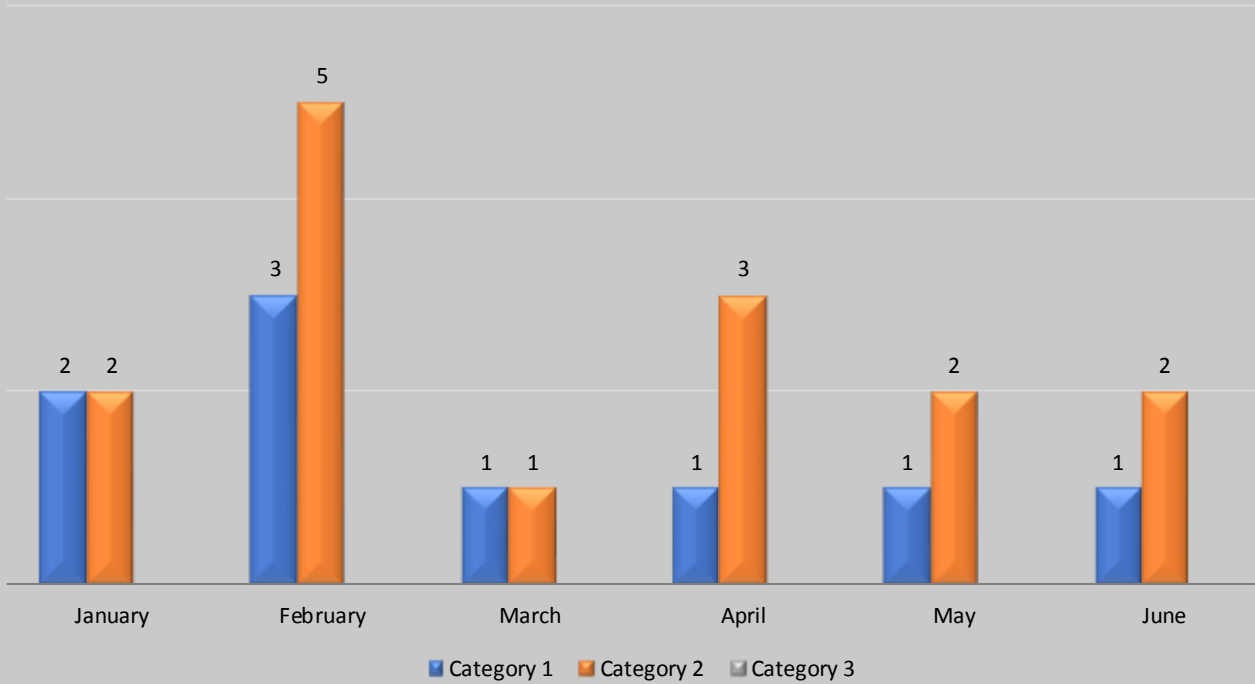

Counts represent the number of actual Force Incidents EXCLUDING shootings.

Use of Force January - June 2017

Lancaster Station

TOTAL FORCE BY CATEGORY

Counts represent the number of actual Force Incidents EXCLUDING shootings.

USE OF FORCE CONTRIBUTING FACTORS

*Mental history was only box marked on force report

TOTAL FORCE

Use of Force January - June 2017

Malibu / Lost Hills Station

TOTAL FORCE BY CATEGORY

Counts represent the number of actual Force Incidents EXCLUDING shootings.

USE OF FORCE CONTRIBUTING FACTORS

*Mental history was only box marked on force report

TOTAL FORCE

Use of Force January - June 2017

Palmdale Station

TOTAL FORCE BY CATEGORY

Counts represent the number of actual Force Incidents EXCLUDING shootings.

USE OF FORCE CONTRIBUTING FACTORS

*Mental history was only box marked on force report

TOTAL FORCE

Use of Force January - June 2017

Santa Clarita Station

TOTAL FORCE BY CATEGORY

Counts represent the number of actual Force Incidents EXCLUDING shootings.