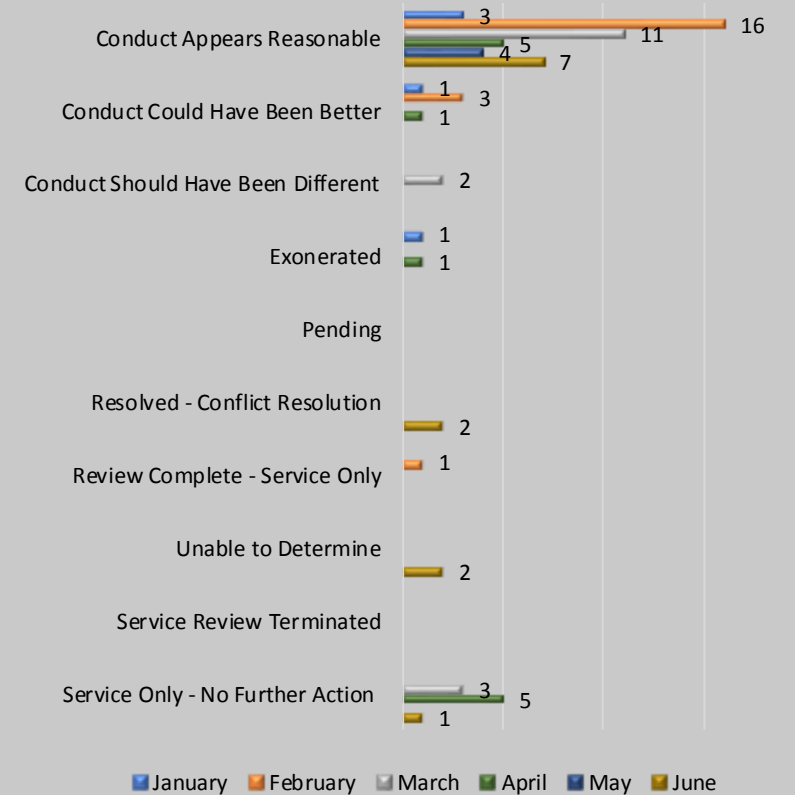

USE OF FORCE CONTRIBUTING FACTORS

*Mental history was only box marked on force report

TOTAL FORCE

Watch Commander Service Comment Reports Complaints – Personnel & Service January - June 2016 *North Patrol Division*

WCSCR's

DISPOSITIONS

Total number of dispositions may not match total number of complaints as each form may have more than one named personnel on it.

Watch Commander Service Comment Reports Complaints – Personnel & Service January - June 2016 *North Patrol Division*

PERSONNEL COMPLAINTS BY CATEGORY

SERVICE COMPLAINTS BY CATEGORY

Total complaints form counts may not match personnel or service complaints, as each complaint form may have more than one complaint category.

Watch Commander Service Comment Reports Complaints – Personnel & Service January - June 2016 *Lancaster Station*

WCSCR's

DISPOSITIONS

Total number of dispositions may not match total number of complaints as each form may have more than one named personnel on it.