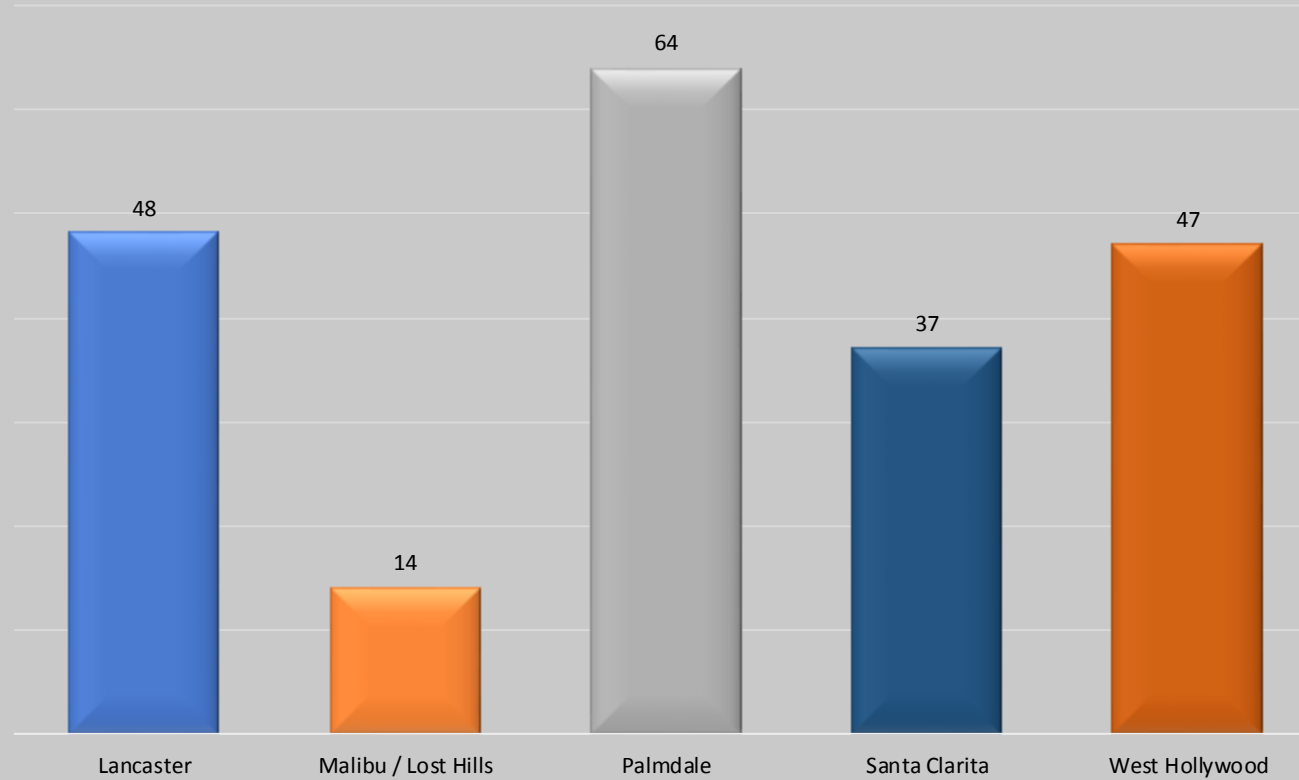

TOTAL FORCE BY CATEGORY

Counts represent the number of actual Force Incidents EXCLUDING shootings.

USE OF FORCE CONTRIBUTING FACTORS

*Mental history was only box marked on force report

TOTAL FORCE

Use of Force January - June 2016

North Patrol Division

TOTAL FORCE BY STATION

Counts represent the number of actual Force Incidents EXCLUDING shootings.

Use of Force January - June 2016

Lancaster Station

TOTAL FORCE BY CATEGORY

Counts represent the number of actual Force Incidents EXCLUDING shootings.