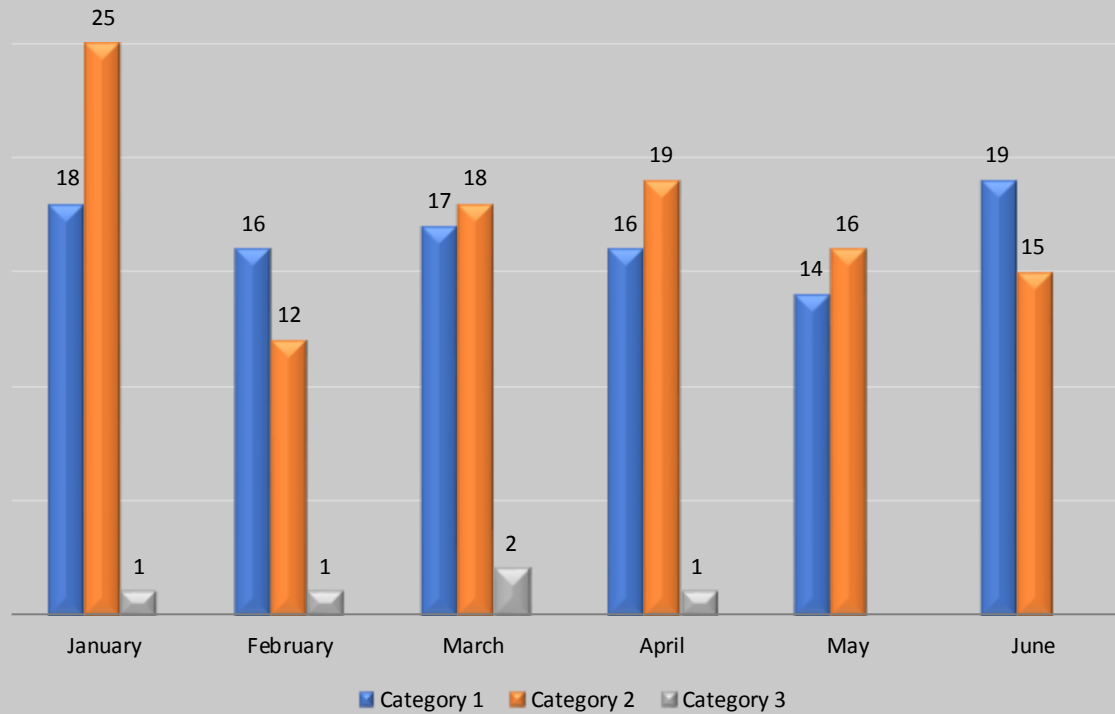

TOTAL FORCE BY CATEGORY

Counts represent the number of actual Force Incidents EXCLUDING shootings.

USE OF FORCE CONTRIBUTING FACTORS

*Mental history was only box marked on force report

TOTAL FORCE

Use of Force January - June 2016

North Patrol Division

TOTAL FORCE BY STATION

Counts represent the number of actual Force Incidents EXCLUDING shootings.

Use of Force January - June 2016

Lancaster Station

TOTAL FORCE BY CATEGORY

Counts represent the number of actual Force Incidents EXCLUDING shootings.