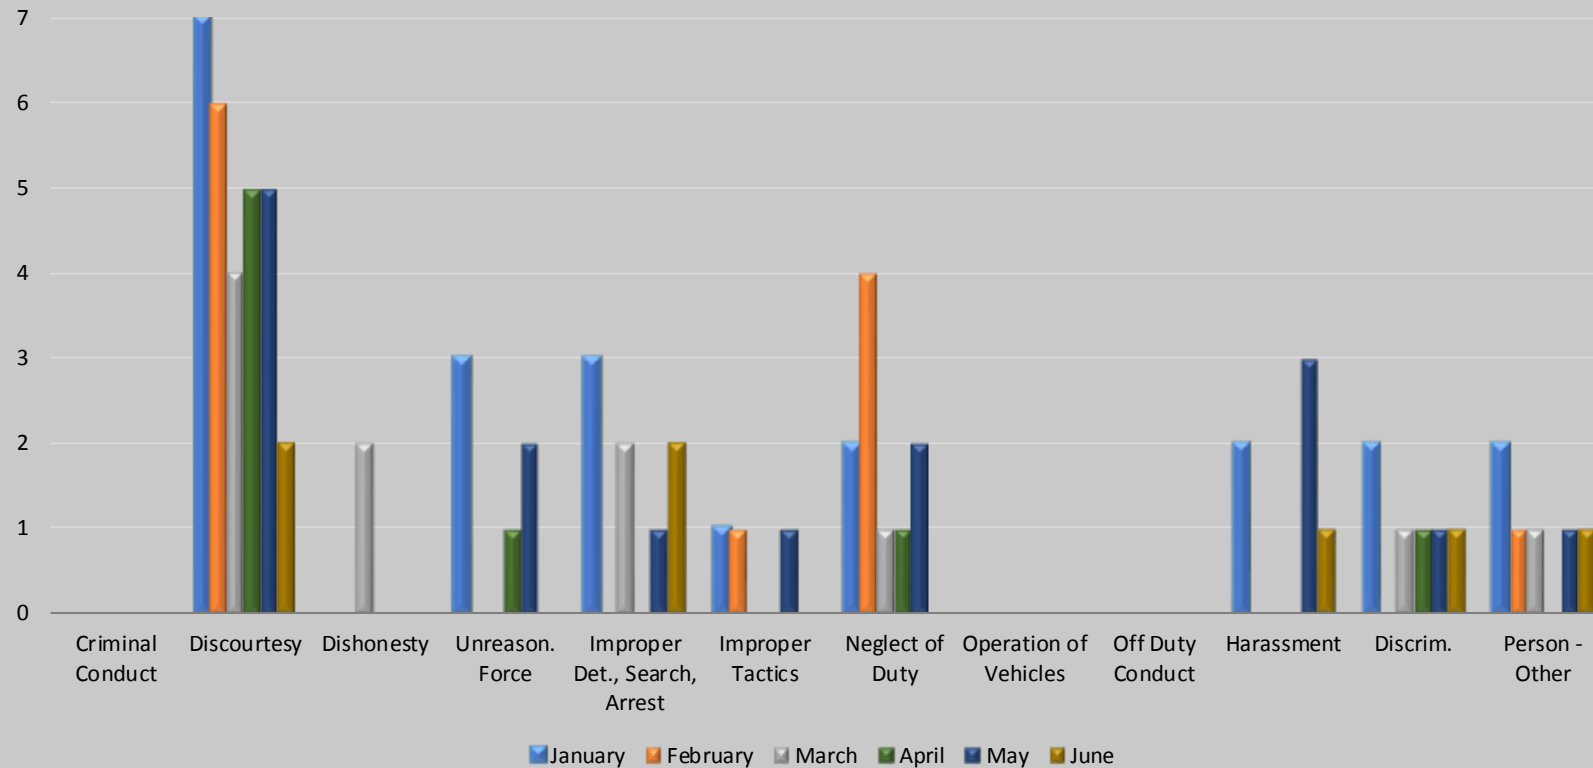

PERSONNEL COMPLAINTS BY CATEGORY