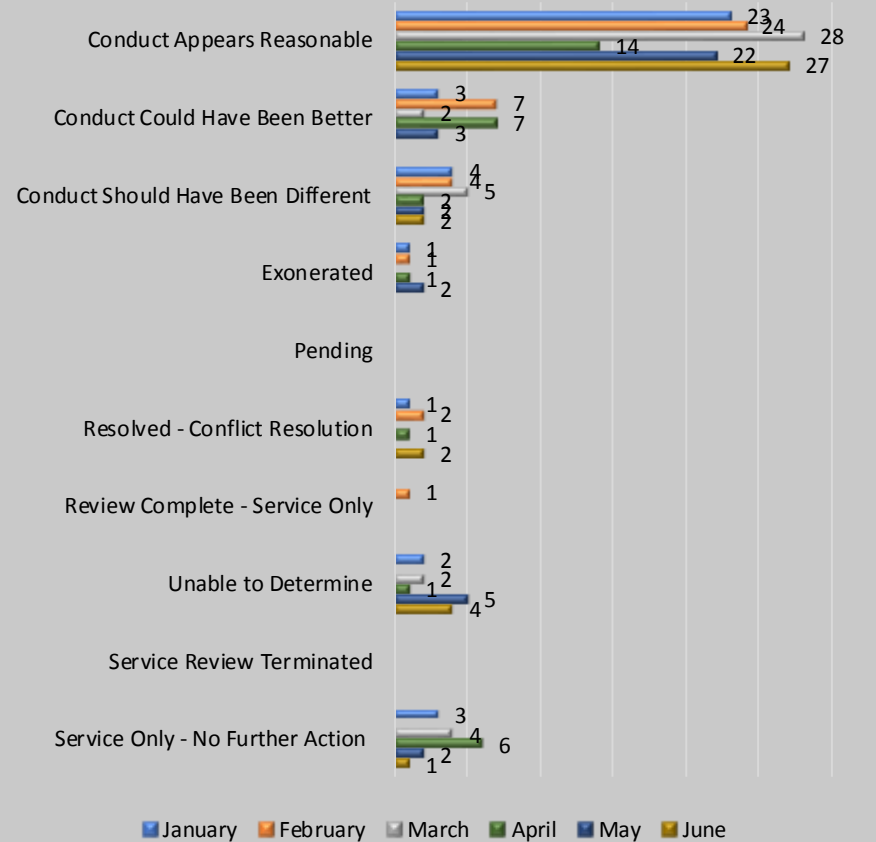

USE OF FORCE CONTRIBUTING FACTORS

*Mental history was only box marked on force report

TOTAL FORCE

Use of Force January - June 2016

Santa Clarita Station

TOTAL FORCE BY CATEGORY

Counts represent the number of actual Force Incidents EXCLUDING shootings.

USE OF FORCE CONTRIBUTING FACTORS

*Mental history was only box marked on force report

TOTAL FORCE

Use of Force January - June 2016

West Hollywood Station

TOTAL FORCE BY CATEGORY

Counts represent the number of actual Force Incidents EXCLUDING shootings.

USE OF FORCE CONTRIBUTING FACTORS

*Mental history was only box marked on force report

TOTAL FORCE

Watch Commander Service Comment Reports Complaints – Personnel & Service January - June 2016 *North Patrol Division*

WCSCR's

DISPOSITIONS

Total number of dispositions may not match total number of complaints as each form may have more than one named personnel on it.

Watch Commander Service Comment Reports Complaints – Personnel & Service January - June 2016 *North Patrol Division*