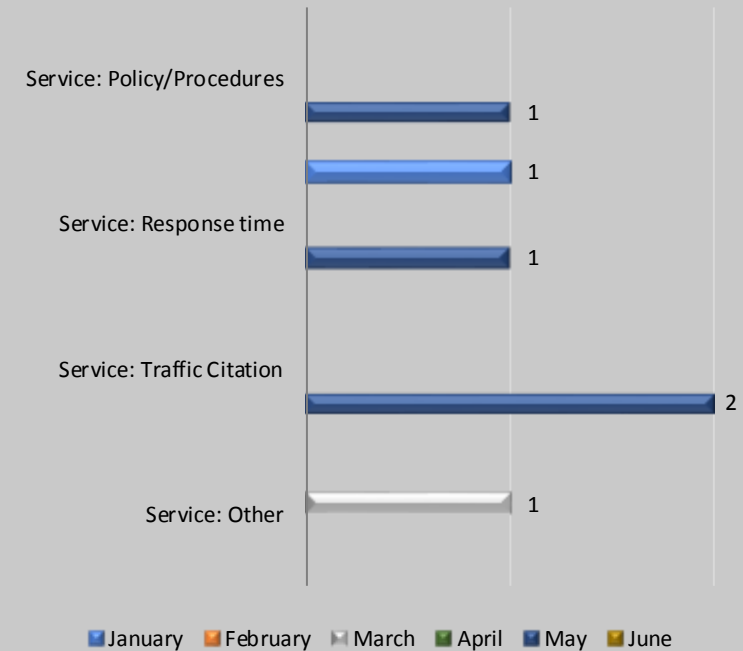

SERVICE COMPLAINTS BY CATEGORY