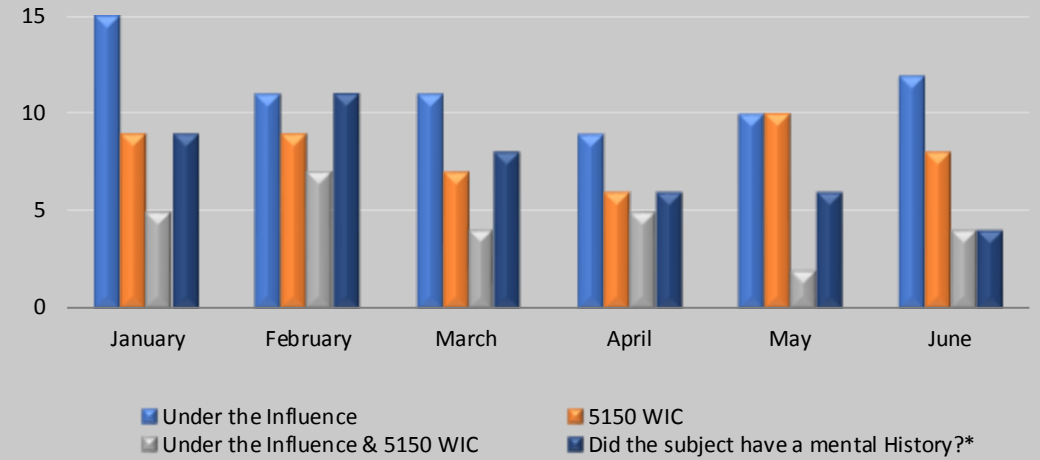

TOTAL FORCE BY CATEGORY

Counts represent the number of actual Force Incidents EXCLUDING shootings.

USE OF FORCE CONTRIBUTING FACTORS

*Mental history was only box marked on force report

TOTAL FORCE

Use of Force January - June 2016

North Patrol Division

TOTAL FORCE BY STATION

Counts represent the number of actual Force Incidents EXCLUDING shootings.

Use of Force January - June 2016

Lancaster Station

TOTAL FORCE BY CATEGORY

Counts represent the number of actual Force Incidents EXCLUDING shootings.