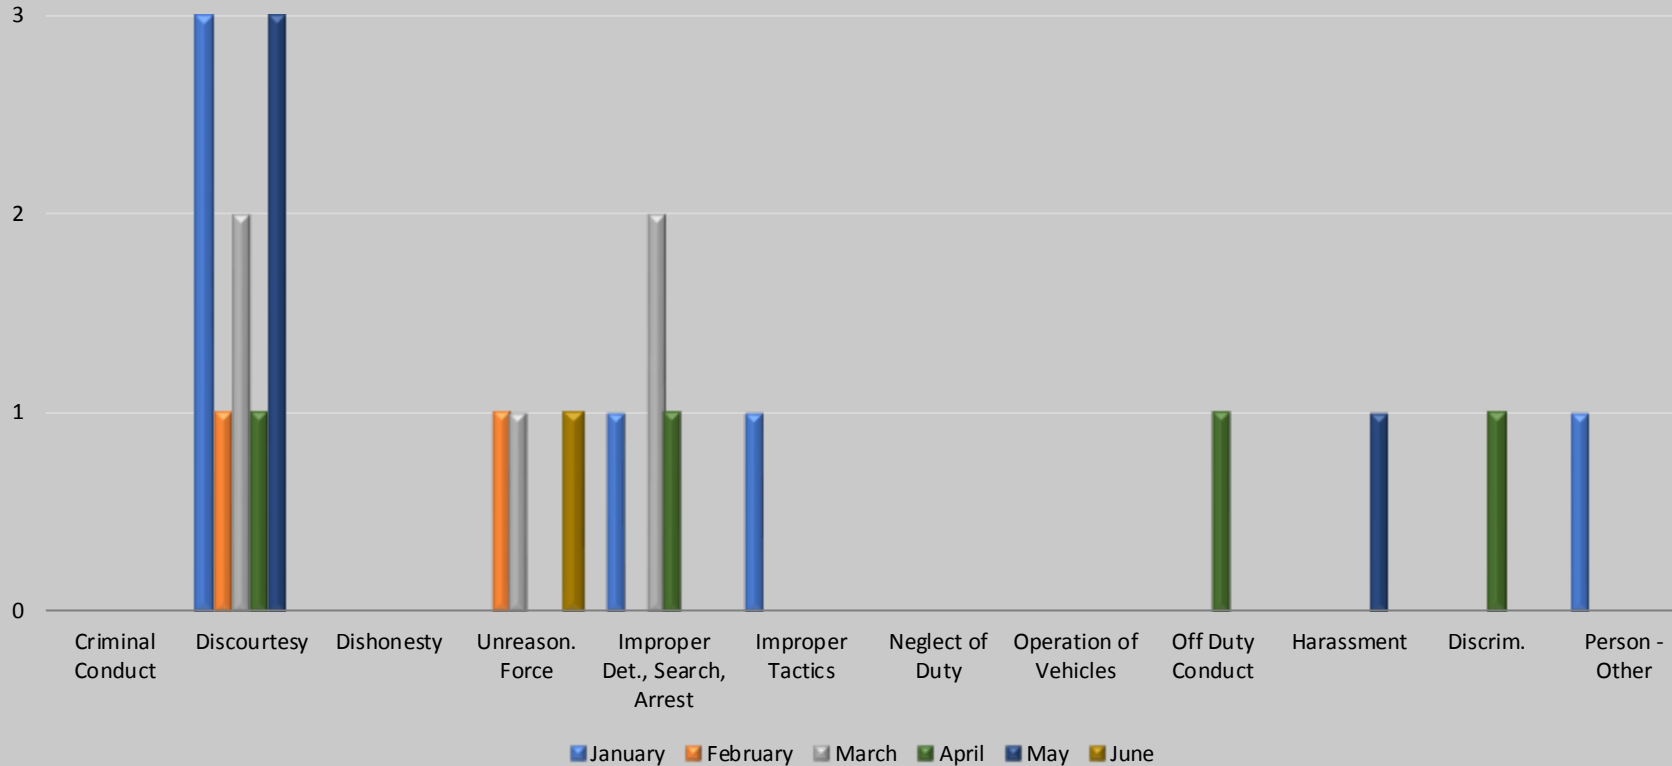

PERSONNEL COMPLAINTS BY CATEGORY