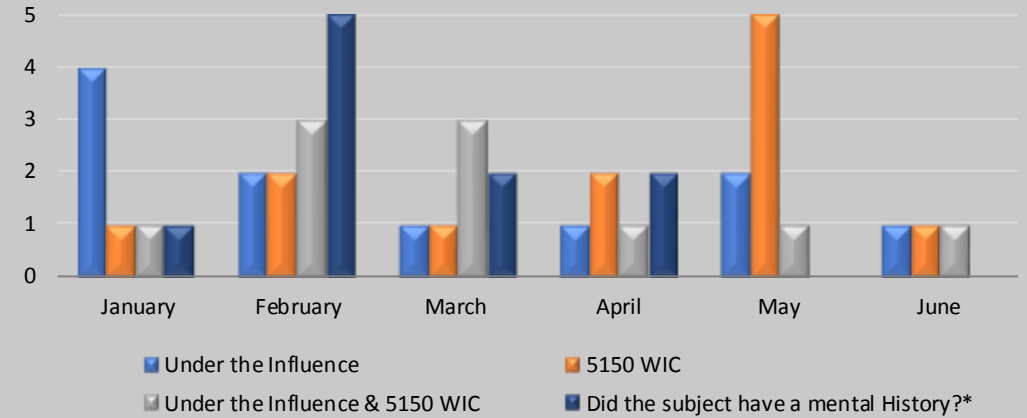

TOTAL FORCE BY CATEGORY

Counts represent the number of actual Force Incidents EXCLUDING shootings.

USE OF FORCE CONTRIBUTING FACTORS

*Mental history was only box marked on force report

TOTAL FORCE

Use of Force January - June 2016

North Patrol Division

TOTAL FORCE BY STATION

Counts represent the number of actual Force Incidents EXCLUDING shootings.

Use of Force January - June 2016

Lancaster Station

TOTAL FORCE BY CATEGORY

Counts represent the number of actual Force Incidents EXCLUDING shootings.

USE OF FORCE CONTRIBUTING FACTORS

*Mental history was only box marked on force report

TOTAL FORCE

Use of Force January - June 2016

Malibu / Lost Hills Station

TOTAL FORCE BY CATEGORY

Counts represent the number of actual Force Incidents EXCLUDING shootings.