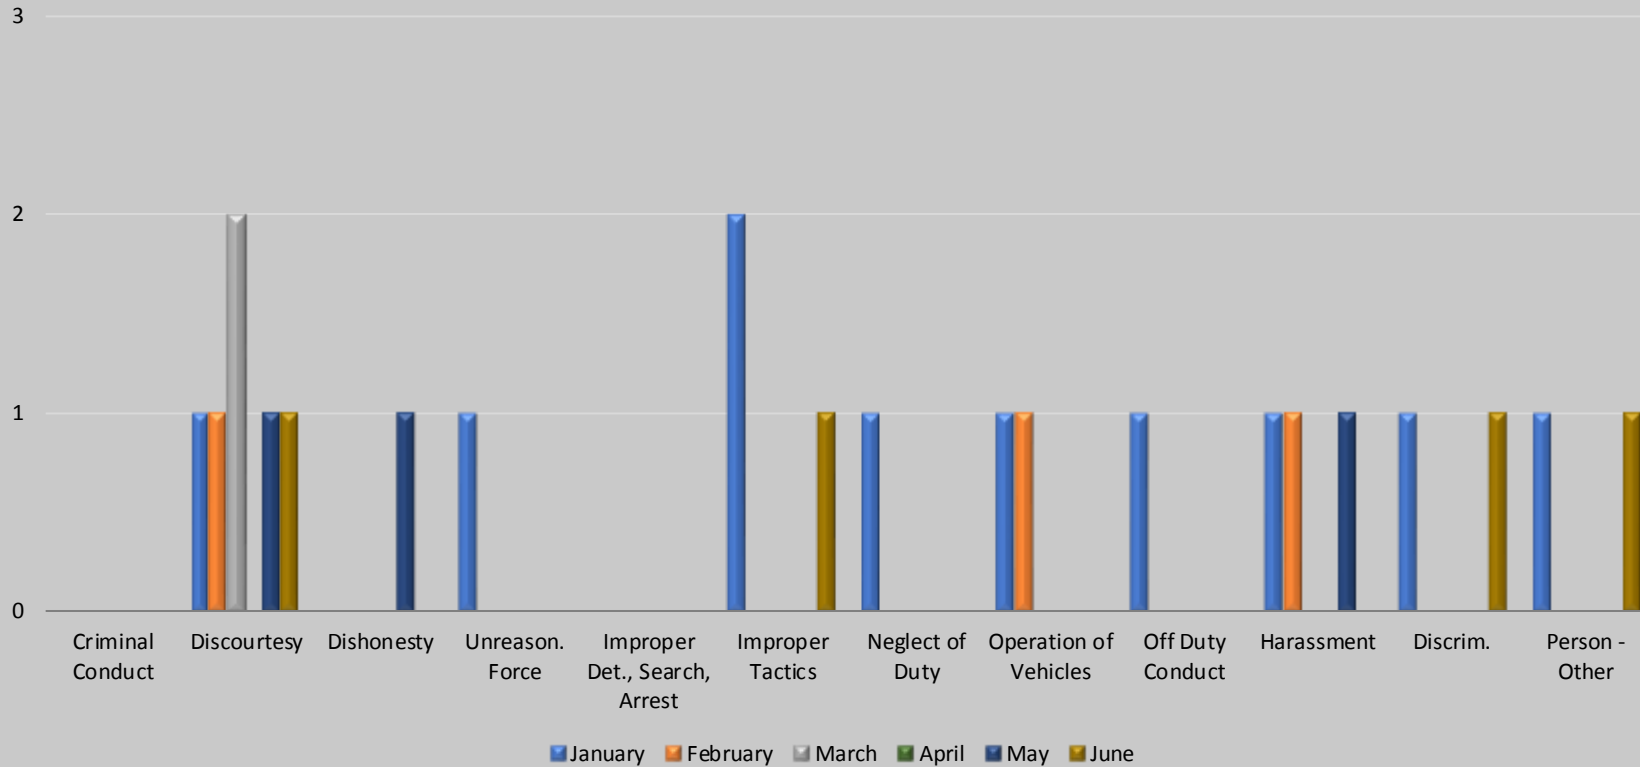

PERSONNEL COMPLAINTS BY CATEGORY