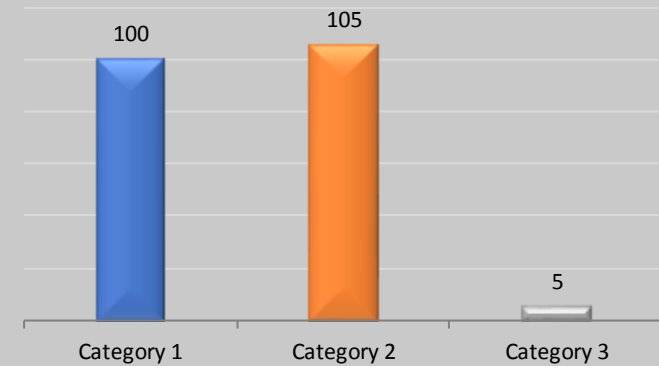

TOTAL FORCE BY CATEGORY

Counts represent the number of actual Force Incidents EXCLUDING shootings.

USE OF FORCE CONTRIBUTING FACTORS

*Mental history was only box marked on force report

TOTAL FORCE

Use of Force January - June 2016

North Patrol Division

TOTAL FORCE BY STATION

Counts represent the number of actual Force Incidents EXCLUDING shootings.

Use of Force January - June 2016

Lancaster Station

TOTAL FORCE BY CATEGORY

Counts represent the number of actual Force Incidents EXCLUDING shootings.