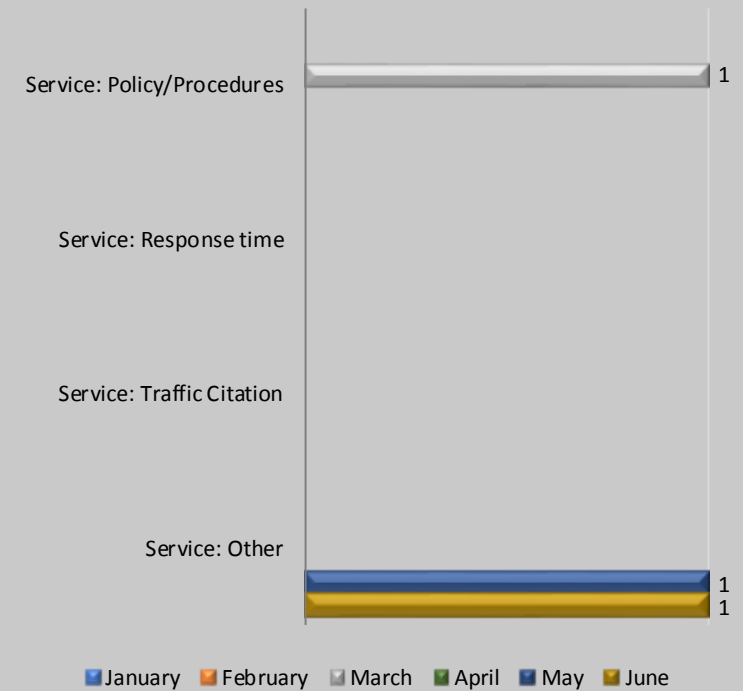

SERVICE COMPLAINTS BY CATEGORY