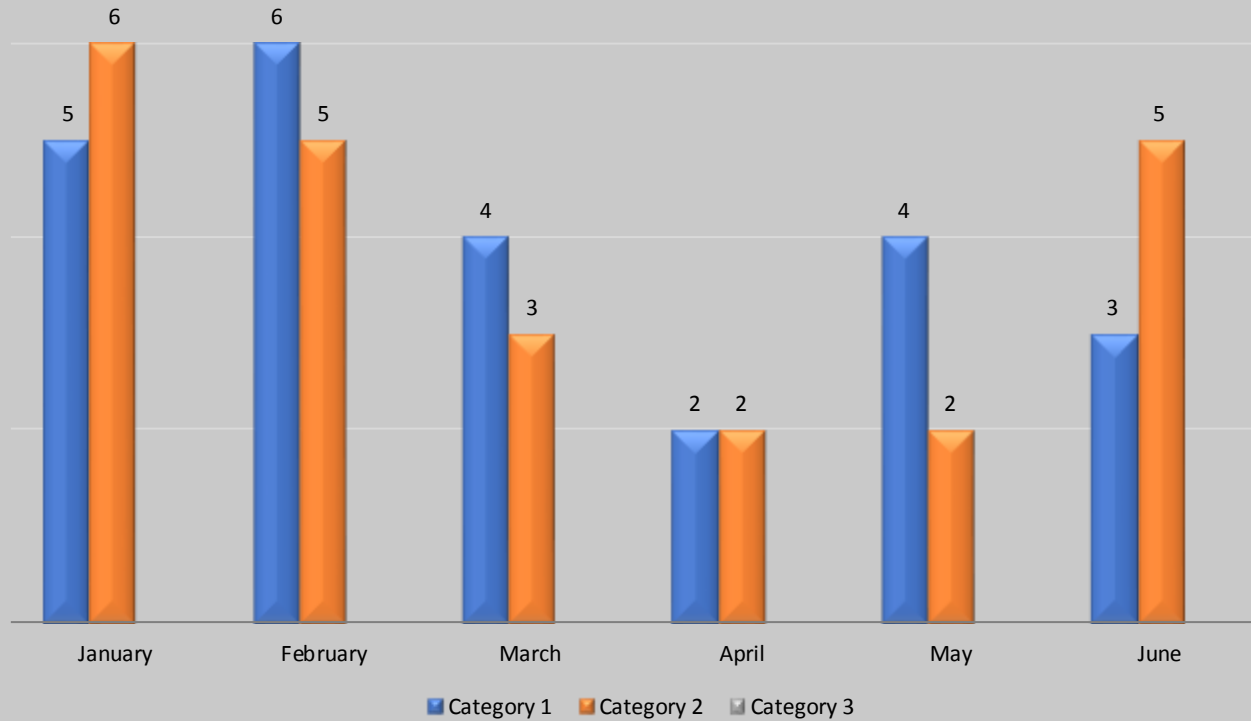

USE OF FORCE CONTRIBUTING FACTORS

*Mental history was only box marked on force report

TOTAL FORCE

Use of Force January - June 2016

Santa Clarita Station

TOTAL FORCE BY CATEGORY

Counts represent the number of actual Force Incidents EXCLUDING shootings.

USE OF FORCE CONTRIBUTING FACTORS

*Mental history was only box marked on force report

TOTAL FORCE

Use of Force January - June 2016

West Hollywood Station

TOTAL FORCE BY CATEGORY

Counts represent the number of actual Force Incidents EXCLUDING shootings.