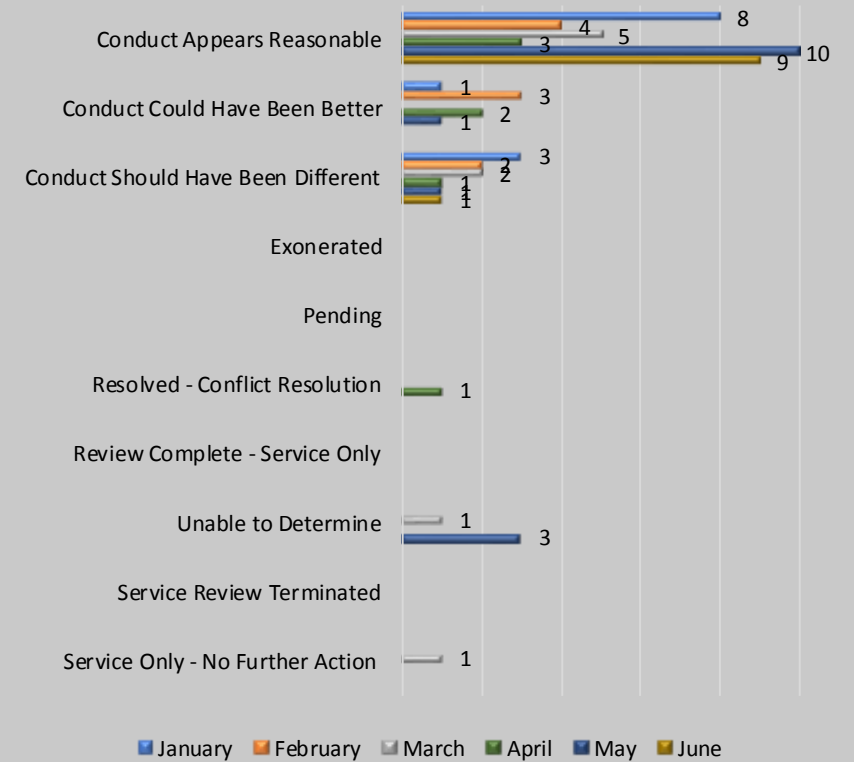

Watch Commander Service Comment Reports Complaints – Personnel & Service January - June 2016 *Lancaster Station*

PERSONNEL COMPLAINTS BY CATEGORY

SERVICE COMPLAINTS BY CATEGORY

Total complaints form counts may not match personnel or service complaints, as each complaint form may have more than one complaint category.

Watch Commander Service Comment Reports Complaints – Personnel & Service January - June 2016 *Malibu / Lost Hills Station*

WCSCR's

DISPOSITIONS

Total number of dispositions may not match total number of complaints as each form may have more than one named personnel on it.

Watch Commander Service Comment Reports Complaints – Personnel & Service January - June 2016 *Malibu / Lost Hills Station*

PERSONNEL COMPLAINTS BY CATEGORY

SERVICE COMPLAINTS BY CATEGORY

Total complaints form counts may not match personnel or service complaints, as each complaint form may have more than one complaint category.

Watch Commander Service Comment Reports Complaints – Personnel & Service January - June 2016 Palmdale Station

WCSCR's

DISPOSITIONS

Total number of dispositions may not match total number of complaints as each form may have more than one named personnel on it.