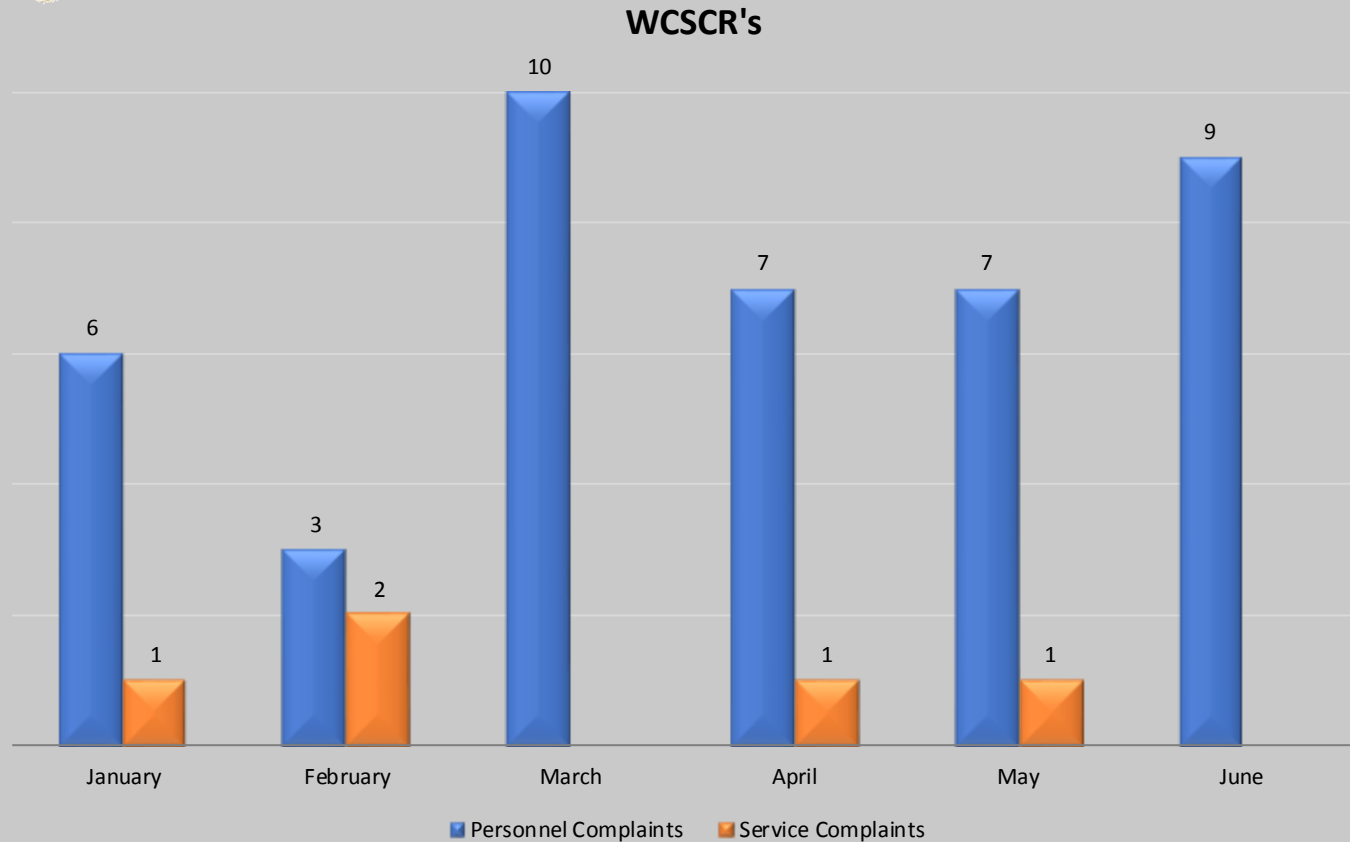

Total number of dispositions may not match total number of complaints as each form may have more than one named personnel on it.