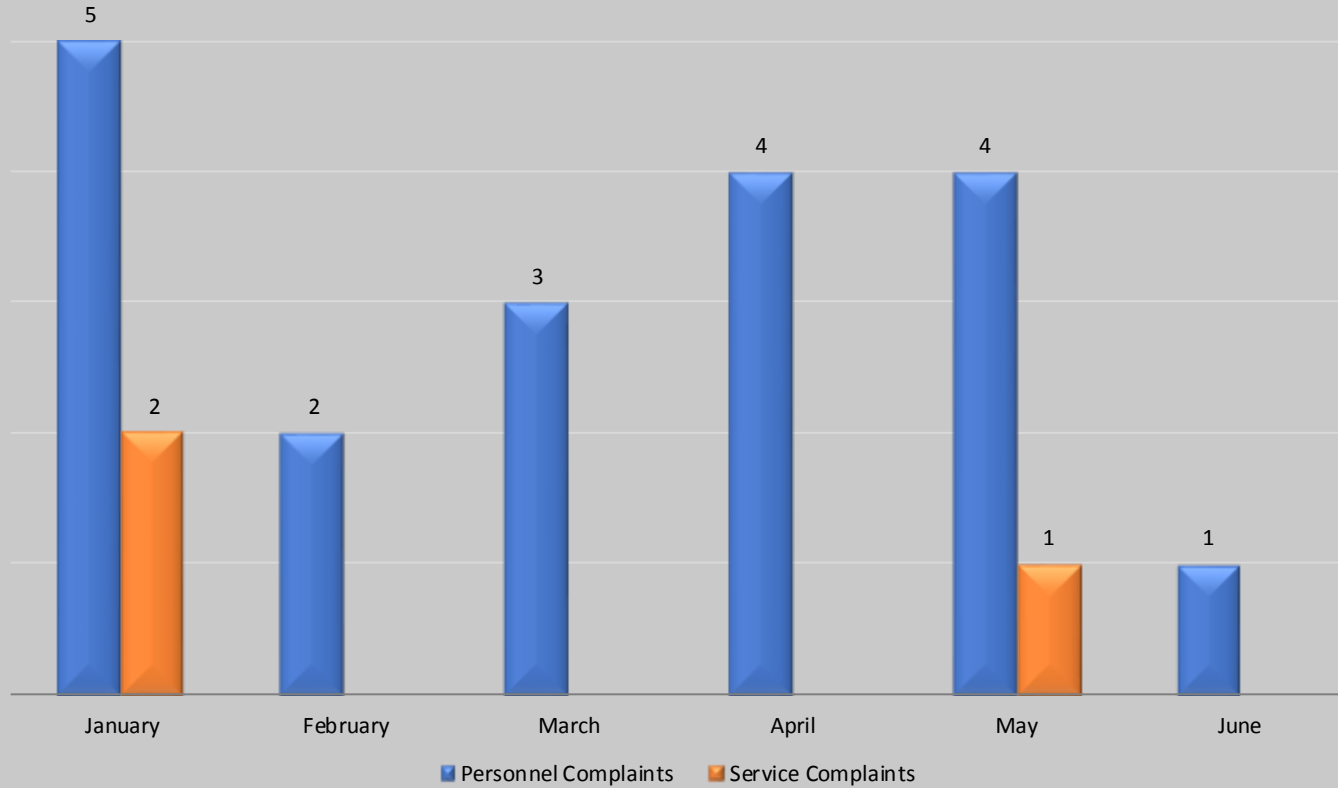

Watch Commander Service Comment Reports Complaints – Personnel & Service January - June 2016 *West Hollywood Station*

WCSCR's

Total number of dispositions may not match total number of complaints as each form may have more than one named personnel on it.