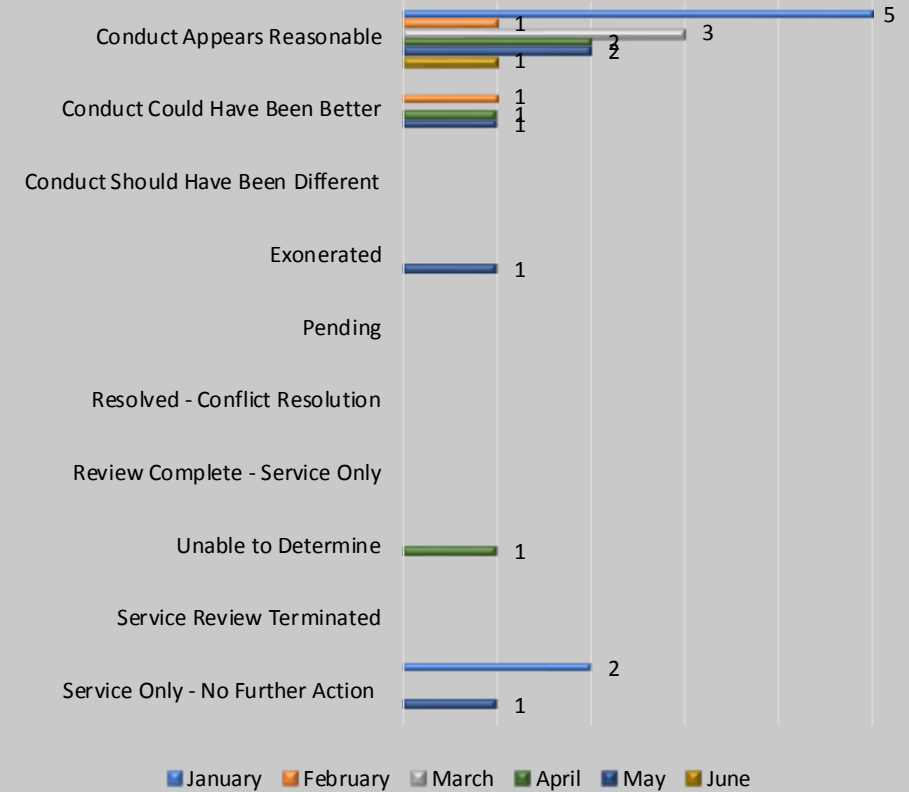

Watch Commander Service Comment Reports Complaints – Personnel & Service January - June 2016 *Santa Clarita Station*

Total number of dispositions may not match total number of complaints as each form may have more than one named personnel on it.

Watch Commander Service Comment Reports Complaints – Personnel & Service January - June 2016 *Santa Clarita Station*

PERSONNEL COMPLAINTS BY CATEGORY

SERVICE COMPLAINTS BY CATEGORY

Total complaints form counts may not match personnel or service complaints, as each complaint form may have more than one complaint category.

Watch Commander Service Comment Reports Complaints – Personnel & Service January - June 2016 *West Hollywood Station*

WCSCR's

DISPOSITIONS

Total number of dispositions may not match total number of complaints as each form may have more than one named personnel on it.