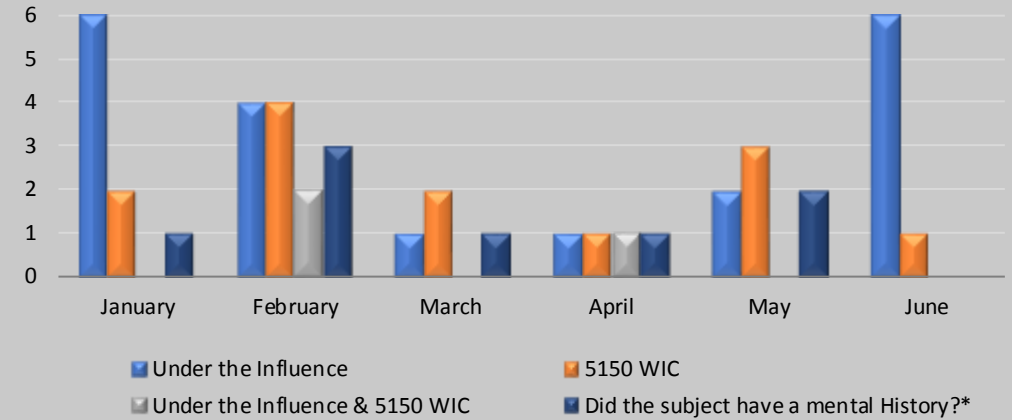

Counts represent the number of actual Force Incidents EXCLUDING shootings.

USE OF FORCE CONTRIBUTING FACTORS