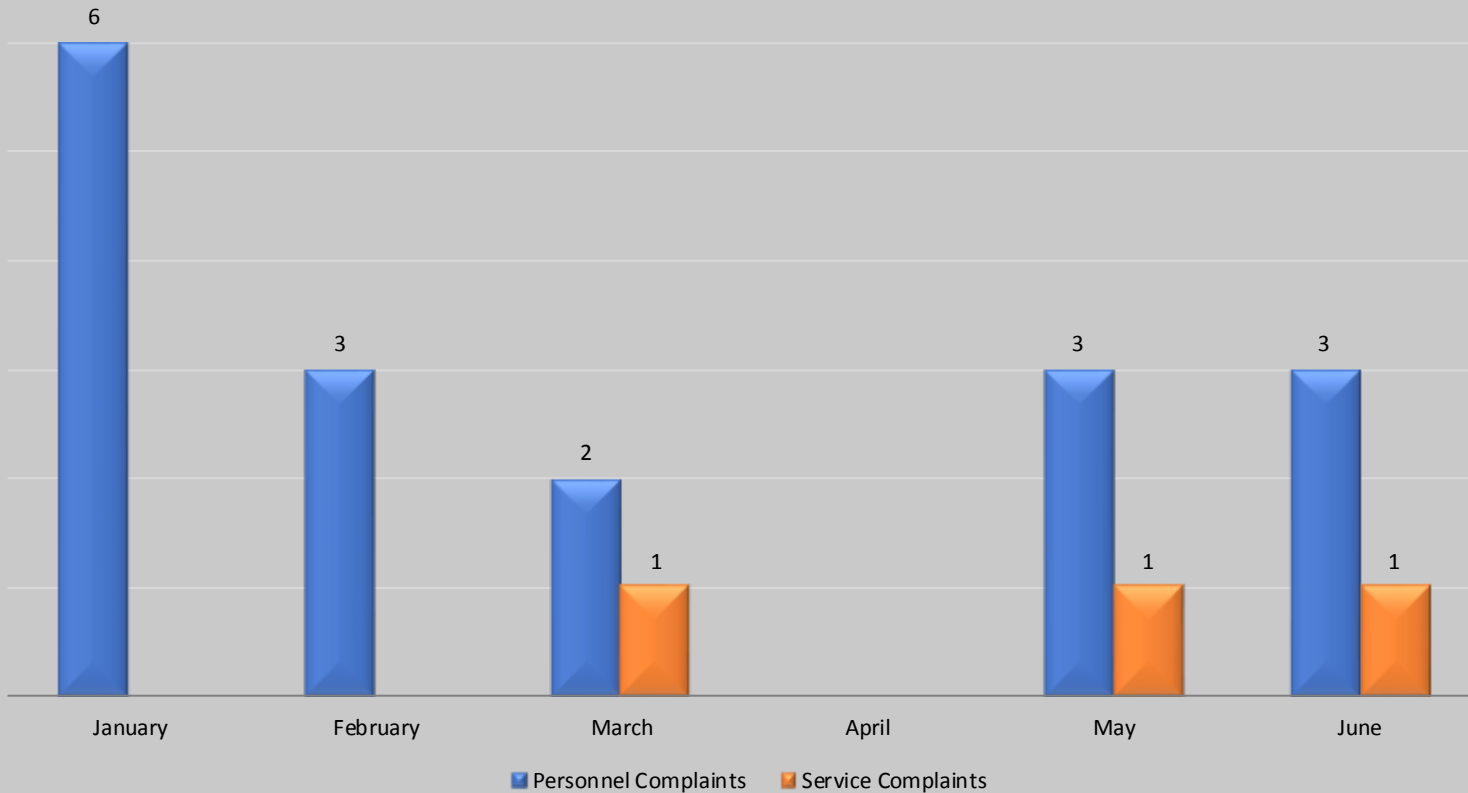

Watch Commander Service Comment Reports Complaints – Personnel & Service January - June 2016 *Malibu / Lost Hills Station*

WCSCR's

Total number of dispositions may not match total number of complaints as each form may have more than one named personnel on it.