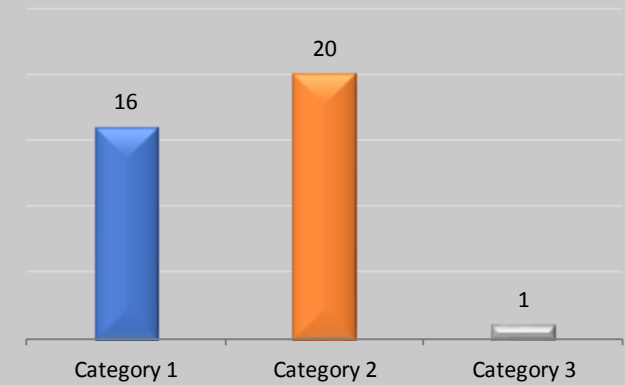

USE OF FORCE CONTRIBUTING FACTORS

*Mental history was only box marked on force report

TOTAL FORCE

Use of Force January - June 2016

Palmdale Station

TOTAL FORCE BY CATEGORY

Counts represent the number of actual Force Incidents EXCLUDING shootings.

USE OF FORCE CONTRIBUTING FACTORS

*Mental history was only box marked on force report

TOTAL FORCE

Use of Force January - June 2016

Santa Clarita Station

TOTAL FORCE BY CATEGORY

Counts represent the number of actual Force Incidents EXCLUDING shootings.

USE OF FORCE CONTRIBUTING FACTORS

*Mental history was only box marked on force report

TOTAL FORCE

Use of Force January - June 2016

West Hollywood Station

TOTAL FORCE BY CATEGORY

Counts represent the number of actual Force Incidents EXCLUDING shootings.