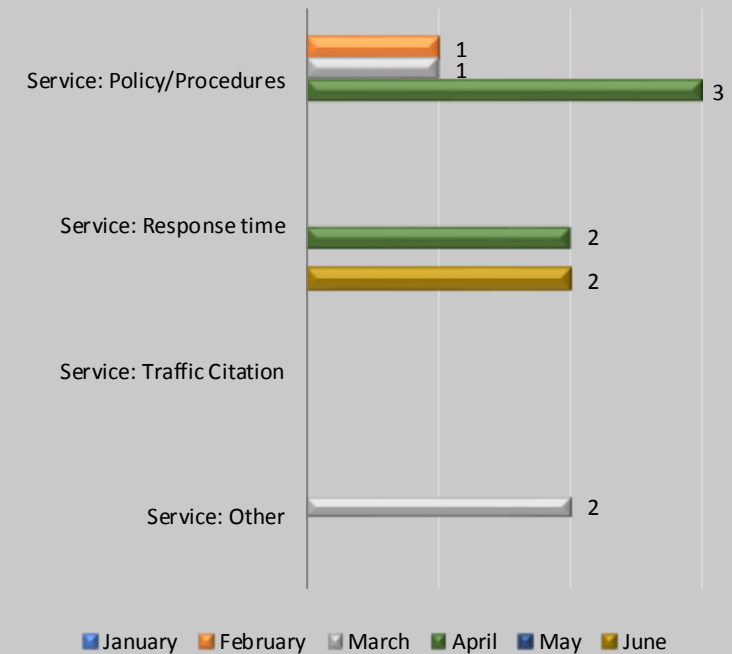

Watch Commander Service Comment Reports Complaints – Personnel & Service January - June 2016 *Lancaster Station*

WCSCR's

DISPOSITIONS

Total number of dispositions may not match total number of complaints as each form may have more than one named personnel on it.

Watch Commander Service Comment Reports Complaints – Personnel & Service January - June 2016 *Lancaster Station*

PERSONNEL COMPLAINTS BY CATEGORY

SERVICE COMPLAINTS BY CATEGORY

Total complaints form counts may not match personnel or service complaints, as each complaint form may have more than one complaint category.