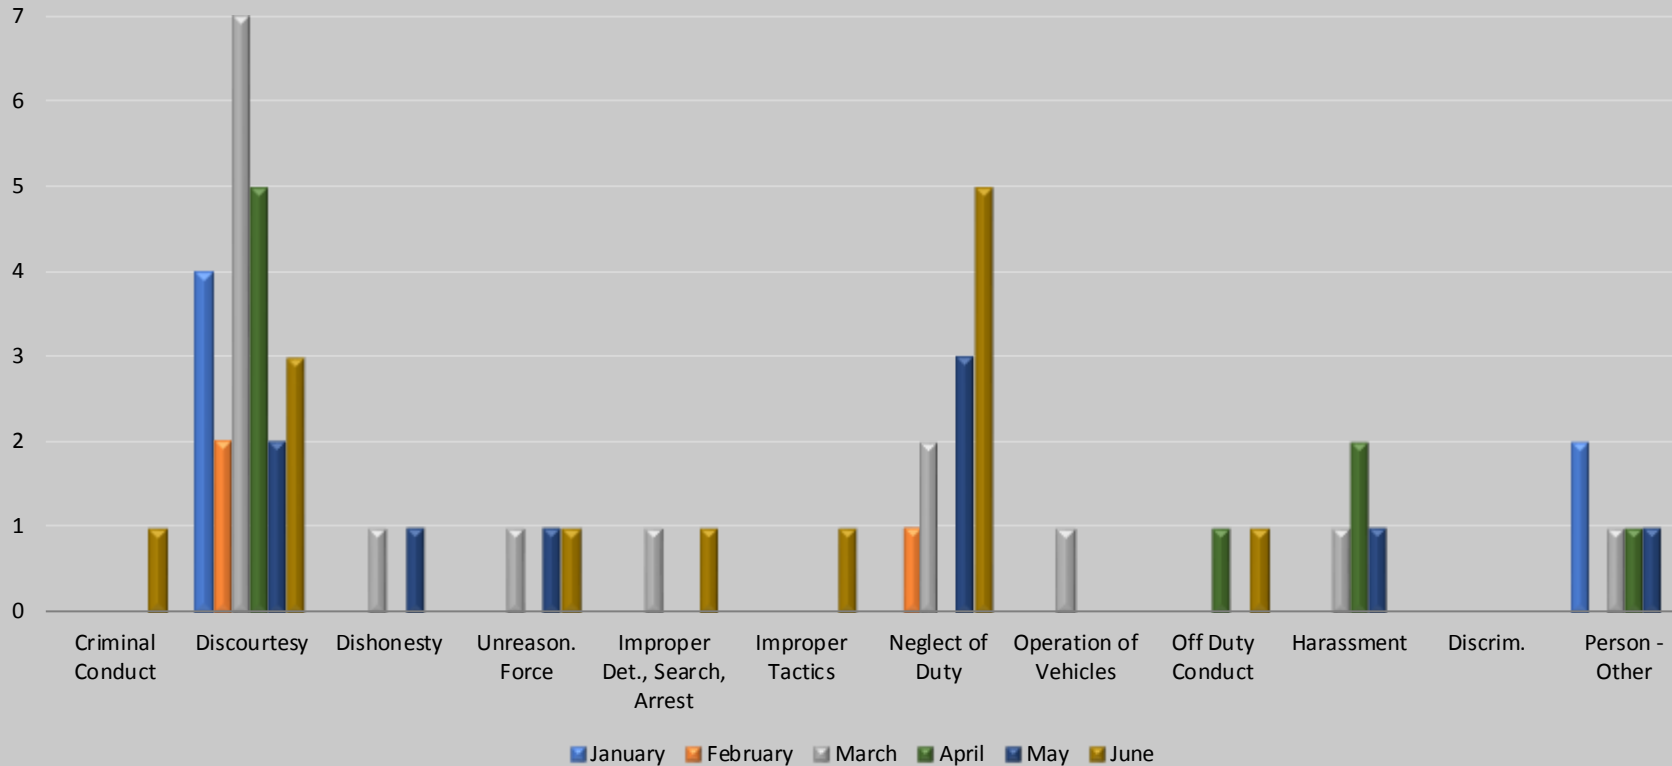

PERSONNEL COMPLAINTS BY CATEGORY