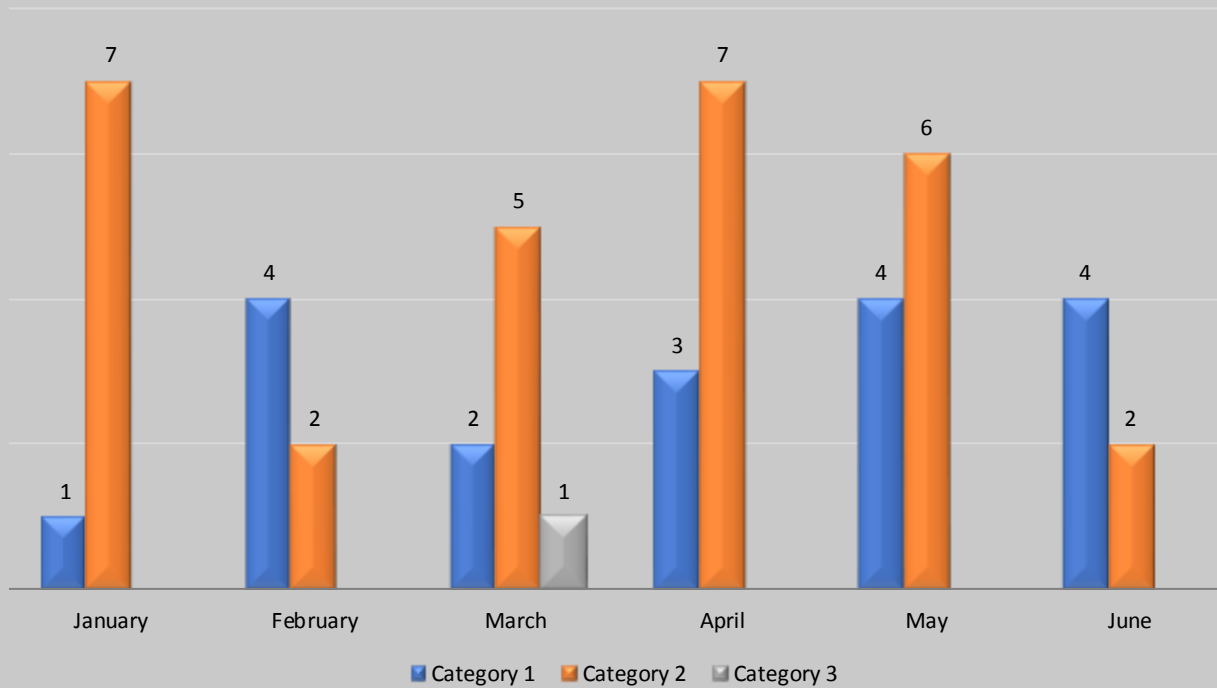

TOTAL FORCE BY CATEGORY

Counts represent the number of actual Force Incidents EXCLUDING shootings.

USE OF FORCE CONTRIBUTING FACTORS

*Mental history was only box marked on force report

TOTAL FORCE

Use of Force January - June 2016

North Patrol Division

TOTAL FORCE BY STATION

Counts represent the number of actual Force Incidents EXCLUDING shootings.

Use of Force January - June 2016

Lancaster Station

TOTAL FORCE BY CATEGORY

Counts represent the number of actual Force Incidents EXCLUDING shootings.

USE OF FORCE CONTRIBUTING FACTORS

*Mental history was only box marked on force report

TOTAL FORCE

Use of Force January - June 2016

Malibu / Lost Hills Station

TOTAL FORCE BY CATEGORY

Counts represent the number of actual Force Incidents EXCLUDING shootings.

USE OF FORCE CONTRIBUTING FACTORS

*Mental history was only box marked on force report

TOTAL FORCE

Use of Force January - June 2016

Palmdale Station

TOTAL FORCE BY CATEGORY

Counts represent the number of actual Force Incidents EXCLUDING shootings.