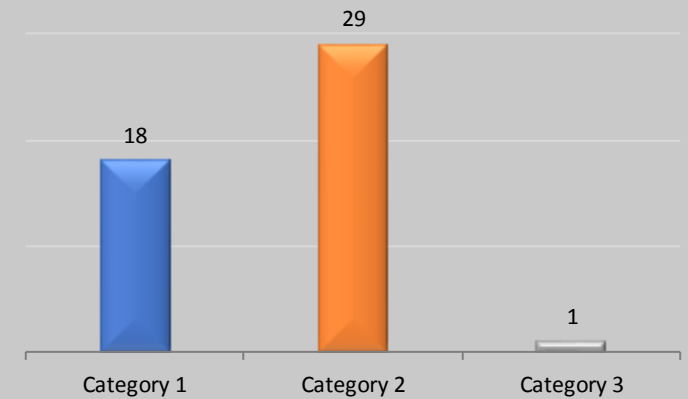

TOTAL FORCE BY CATEGORY

Counts represent the number of actual Force Incidents EXCLUDING shootings.

USE OF FORCE CONTRIBUTING FACTORS

*Mental history was only box marked on force report

TOTAL FORCE

Use of Force January - June 2016

North Patrol Division

TOTAL FORCE BY STATION

Counts represent the number of actual Force Incidents EXCLUDING shootings.

Use of Force January - June 2016

Lancaster Station

TOTAL FORCE BY CATEGORY

Counts represent the number of actual Force Incidents EXCLUDING shootings.

USE OF FORCE CONTRIBUTING FACTORS

*Mental history was only box marked on force report

TOTAL FORCE

Use of Force January - June 2016

Malibu / Lost Hills Station

TOTAL FORCE BY CATEGORY

Counts represent the number of actual Force Incidents EXCLUDING shootings.