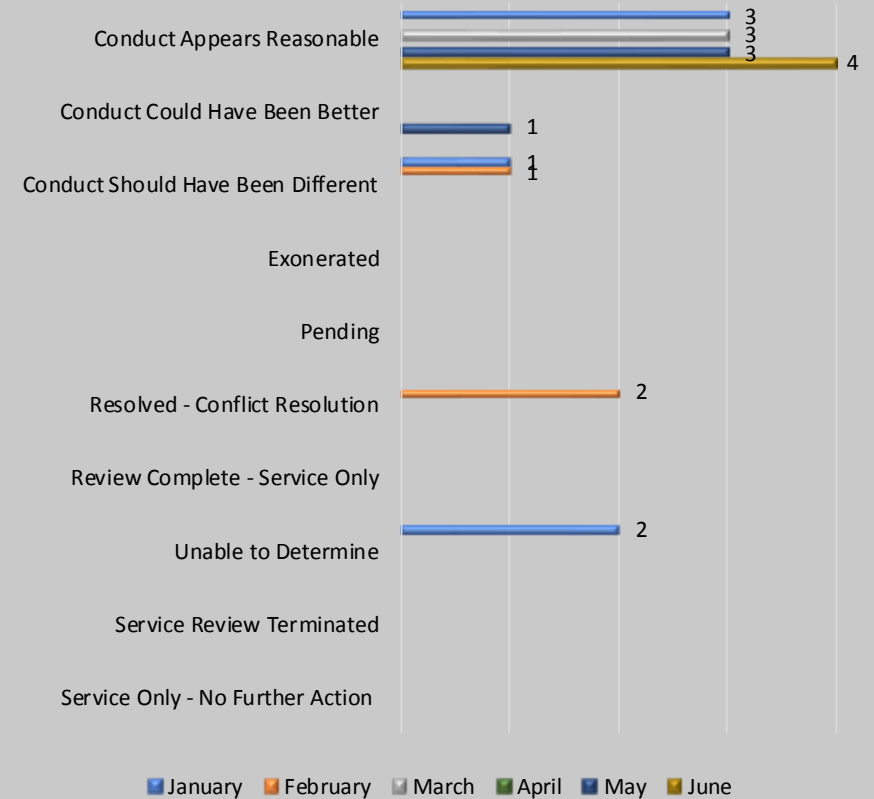

Watch Commander Service Comment Reports Complaints – Personnel & Service January - June 2016 *Lancaster Station*

WCSCR's

DISPOSITIONS

Total number of dispositions may not match total number of complaints as each form may have more than one named personnel on it.

Watch Commander Service Comment Reports Complaints – Personnel & Service January - June 2016 *Lancaster Station*

PERSONNEL COMPLAINTS BY CATEGORY

SERVICE COMPLAINTS BY CATEGORY

Total complaints form counts may not match personnel or service complaints, as each complaint form may have more than one complaint category.

Watch Commander Service Comment Reports Complaints – Personnel & Service January - June 2016 *Malibu / Lost Hills Station*

WCSCR's

DISPOSITIONS

Total number of dispositions may not match total number of complaints as each form may have more than one named personnel on it.