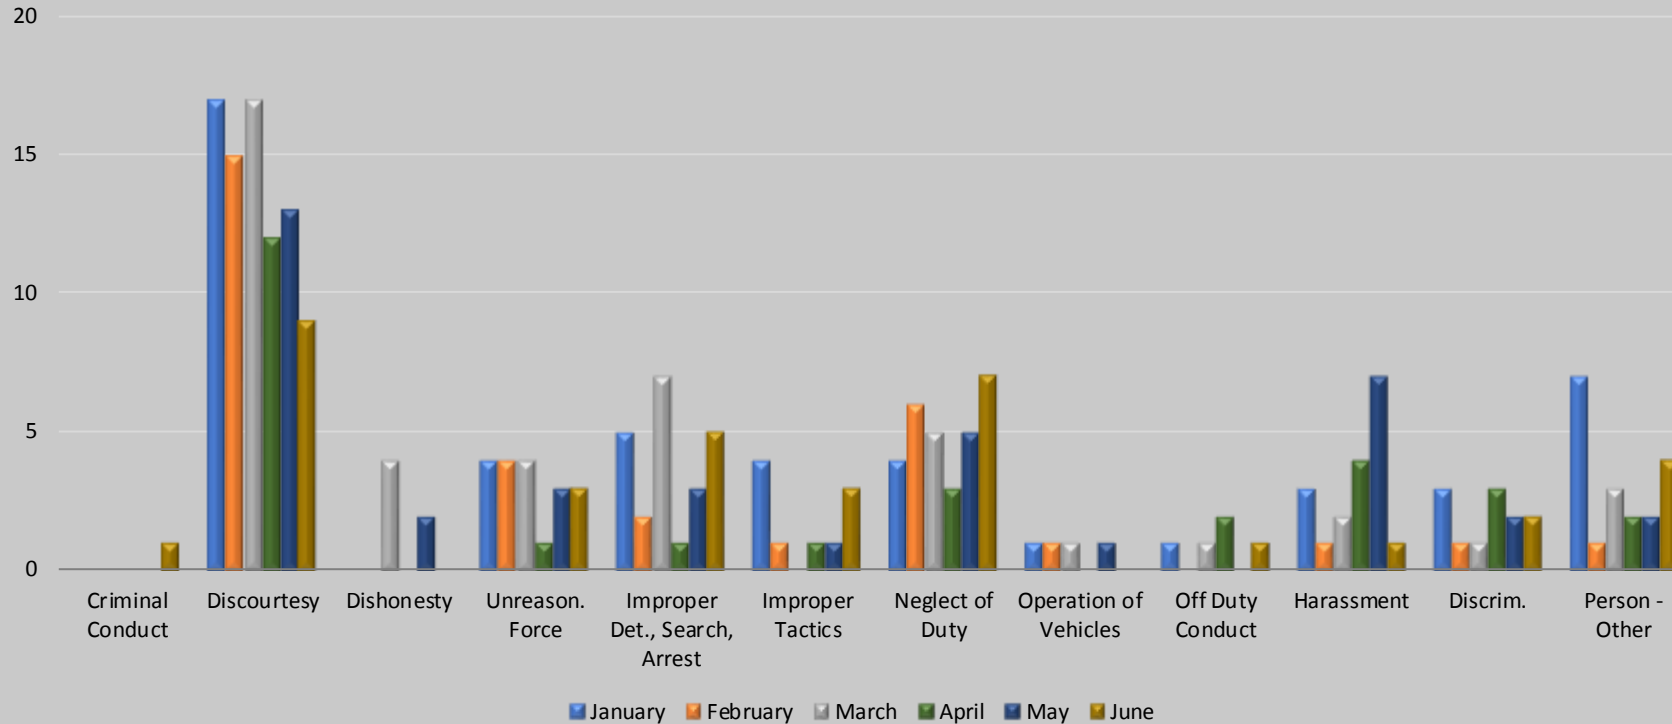

PERSONNEL COMPLAINTS BY CATEGORY