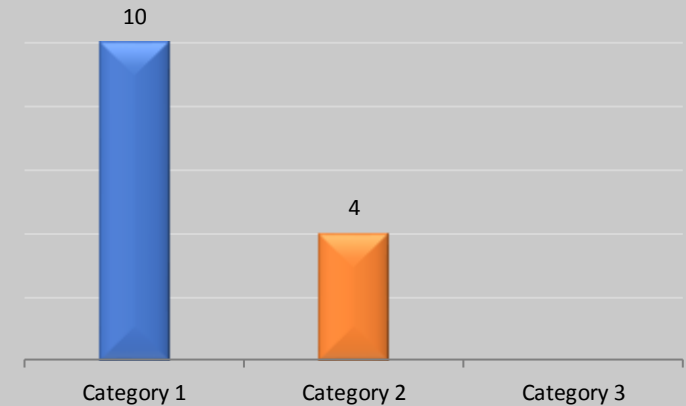

North Patrol Division

TOTAL FORCE BY STATION

Counts represent the number of actual Force Incidents EXCLUDING shootings.

Use of Force January - June 2016

Lancaster Station

TOTAL FORCE BY CATEGORY

Counts represent the number of actual Force Incidents EXCLUDING shootings.

USE OF FORCE CONTRIBUTING FACTORS

*Mental history was only box marked on force report

TOTAL FORCE

Use of Force January - June 2016

Malibu / Lost Hills Station

TOTAL FORCE BY CATEGORY

Counts represent the number of actual Force Incidents EXCLUDING shootings.

USE OF FORCE CONTRIBUTING FACTORS

*Mental history was only box marked on force report

TOTAL FORCE

Use of Force January - June 2016

Palmdale Station

TOTAL FORCE BY CATEGORY

Counts represent the number of actual Force Incidents EXCLUDING shootings.