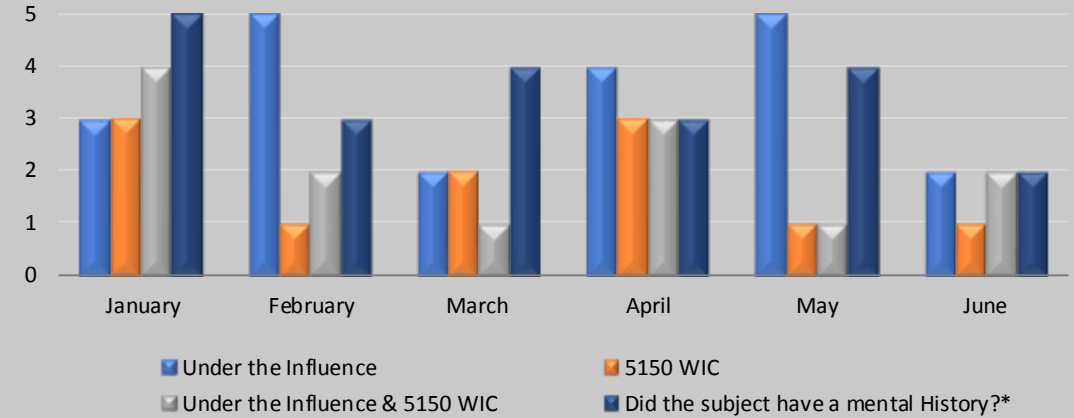

USE OF FORCE CONTRIBUTING FACTORS

*Mental history was only box marked on force report

TOTAL FORCE

Use of Force January - June 2016

Malibu / Lost Hills Station

TOTAL FORCE BY CATEGORY

Counts represent the number of actual Force Incidents EXCLUDING shootings.

USE OF FORCE CONTRIBUTING FACTORS

*Mental history was only box marked on force report

TOTAL FORCE

Use of Force January - June 2016

Palmdale Station

TOTAL FORCE BY CATEGORY

Counts represent the number of actual Force Incidents EXCLUDING shootings.

USE OF FORCE CONTRIBUTING FACTORS

*Mental history was only box marked on force report

TOTAL FORCE

Use of Force January - June 2016

Santa Clarita Station

TOTAL FORCE BY CATEGORY

Counts represent the number of actual Force Incidents EXCLUDING shootings.