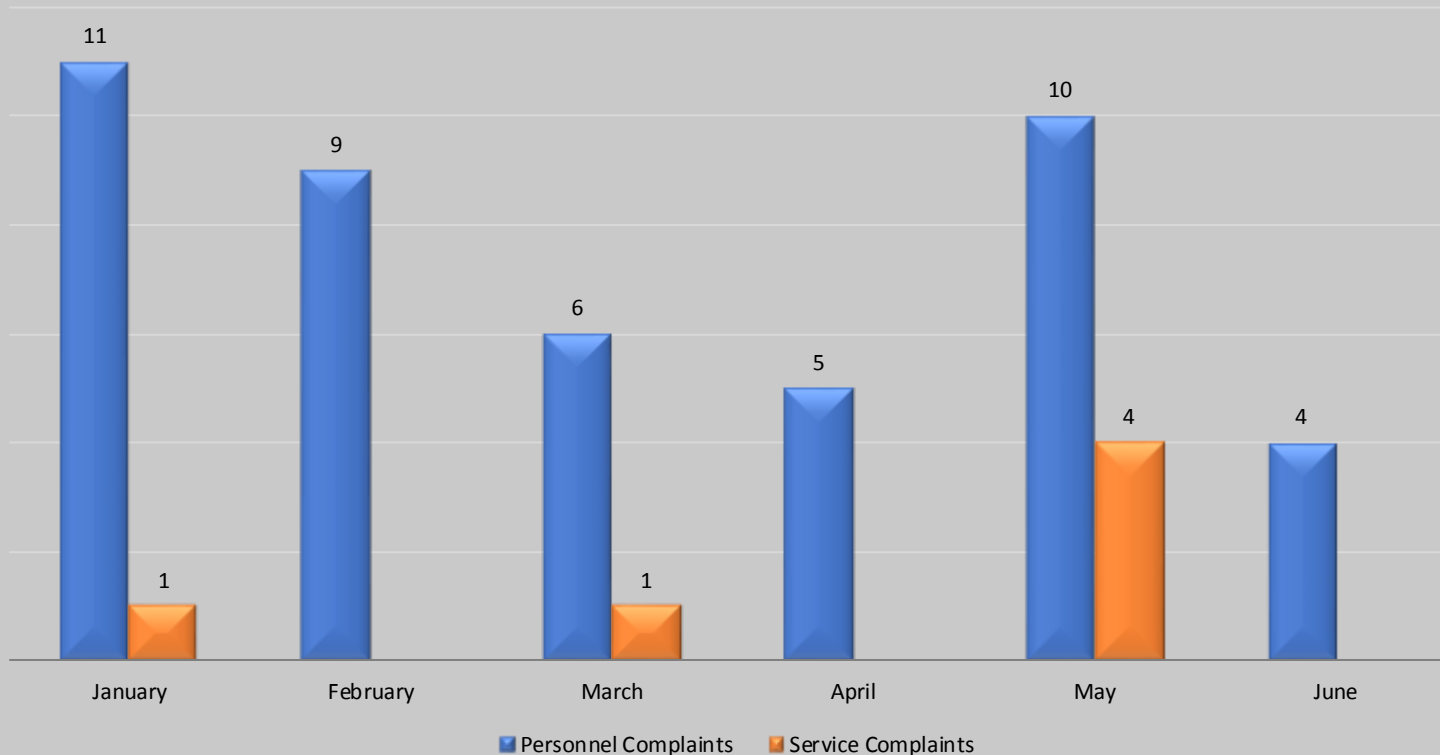

Watch Commander Service Comment Reports Complaints – Personnel & Service January - June 2016 Palmdale Station

WCSCR's

Total number of dispositions may not match total number of complaints as each form may have more than one named personnel on it.