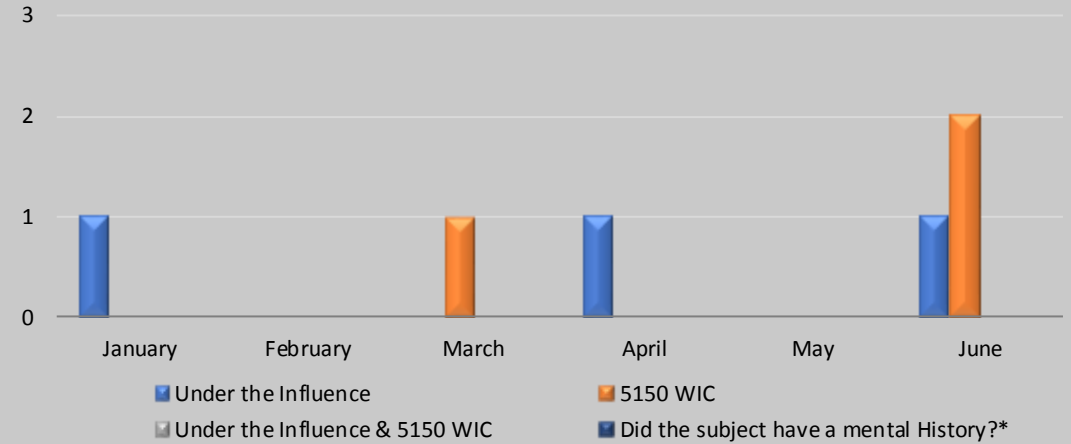

North Patrol Division

TOTAL FORCE BY STATION

Counts represent the number of actual Force Incidents EXCLUDING shootings.

Use of Force January - June 2016

Lancaster Station

TOTAL FORCE BY CATEGORY

Counts represent the number of actual Force Incidents EXCLUDING shootings.

USE OF FORCE CONTRIBUTING FACTORS

*Mental history was only box marked on force report

TOTAL FORCE

Use of Force January - June 2016

Malibu / Lost Hills Station

TOTAL FORCE BY CATEGORY

Counts represent the number of actual Force Incidents EXCLUDING shootings.

USE OF FORCE CONTRIBUTING FACTORS

*Mental history was only box marked on force report

TOTAL FORCE

Use of Force January - June 2016

Palmdale Station

TOTAL FORCE BY CATEGORY

Counts represent the number of actual Force Incidents EXCLUDING shootings.

USE OF FORCE CONTRIBUTING FACTORS

*Mental history was only box marked on force report

TOTAL FORCE

Use of Force January - June 2016

Santa Clarita Station

TOTAL FORCE BY CATEGORY

Counts represent the number of actual Force Incidents EXCLUDING shootings.