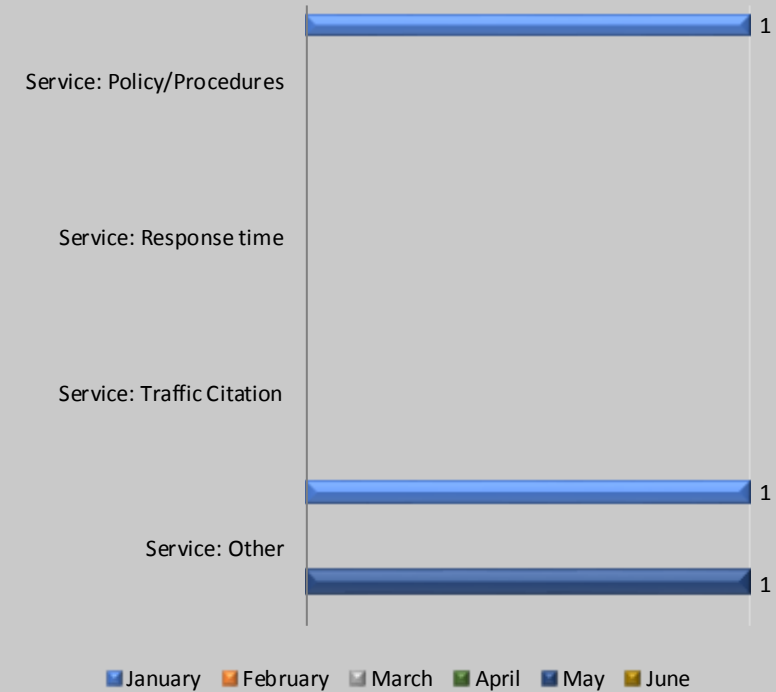

SERVICE COMPLAINTS BY CATEGORY