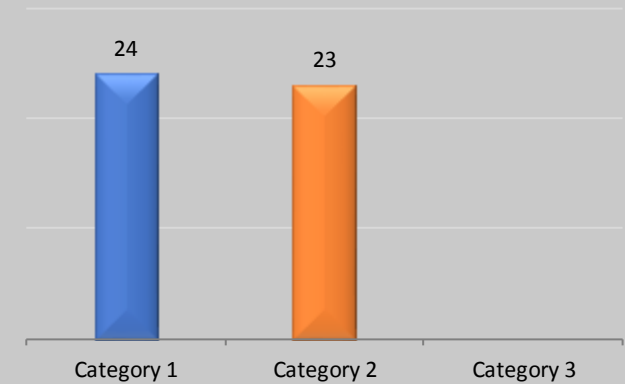

*Mental history was only box marked on force report

TOTAL FORCE