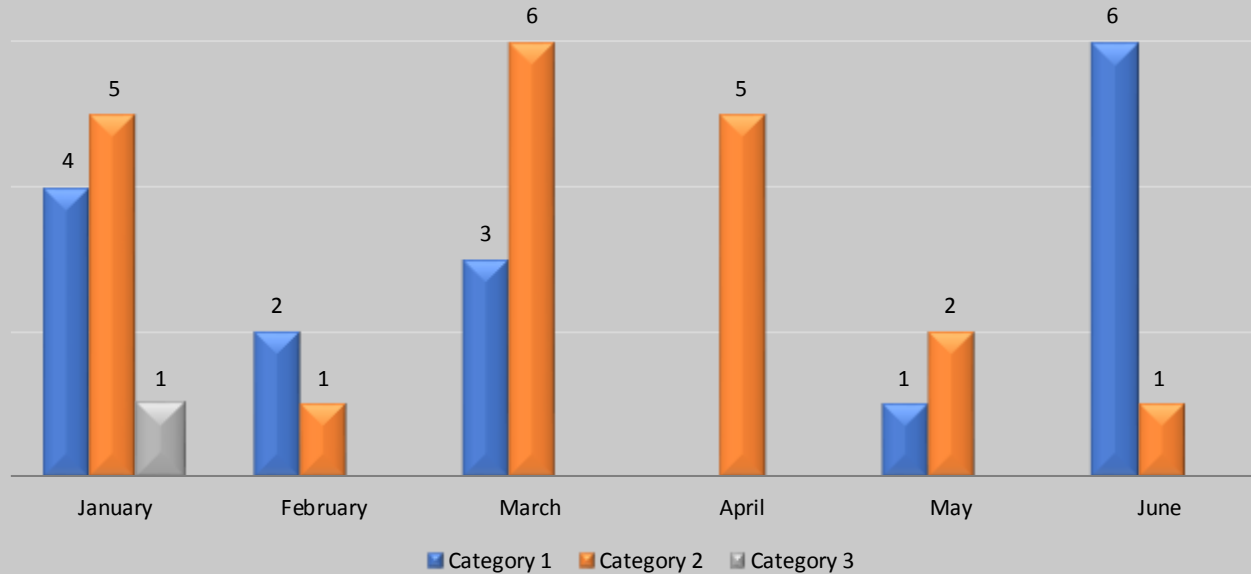

USE OF FORCE CONTRIBUTING FACTORS

*Mental history was only box marked on force report

TOTAL FORCE

Use of Force January - June 2016

Palmdale Station

TOTAL FORCE BY CATEGORY

Counts represent the number of actual Force Incidents EXCLUDING shootings.

USE OF FORCE CONTRIBUTING FACTORS

*Mental history was only box marked on force report

TOTAL FORCE

Use of Force January - June 2016

Santa Clarita Station

TOTAL FORCE BY CATEGORY

Counts represent the number of actual Force Incidents EXCLUDING shootings.

USE OF FORCE CONTRIBUTING FACTORS

*Mental history was only box marked on force report

TOTAL FORCE

Use of Force January - June 2016

West Hollywood Station

TOTAL FORCE BY CATEGORY

Counts represent the number of actual Force Incidents EXCLUDING shootings.