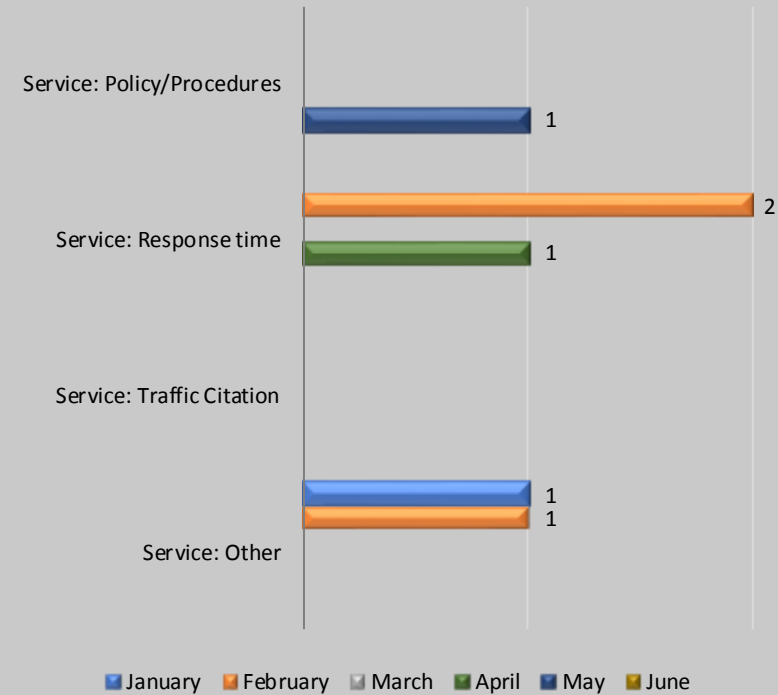

SERVICE COMPLAINTS BY CATEGORY