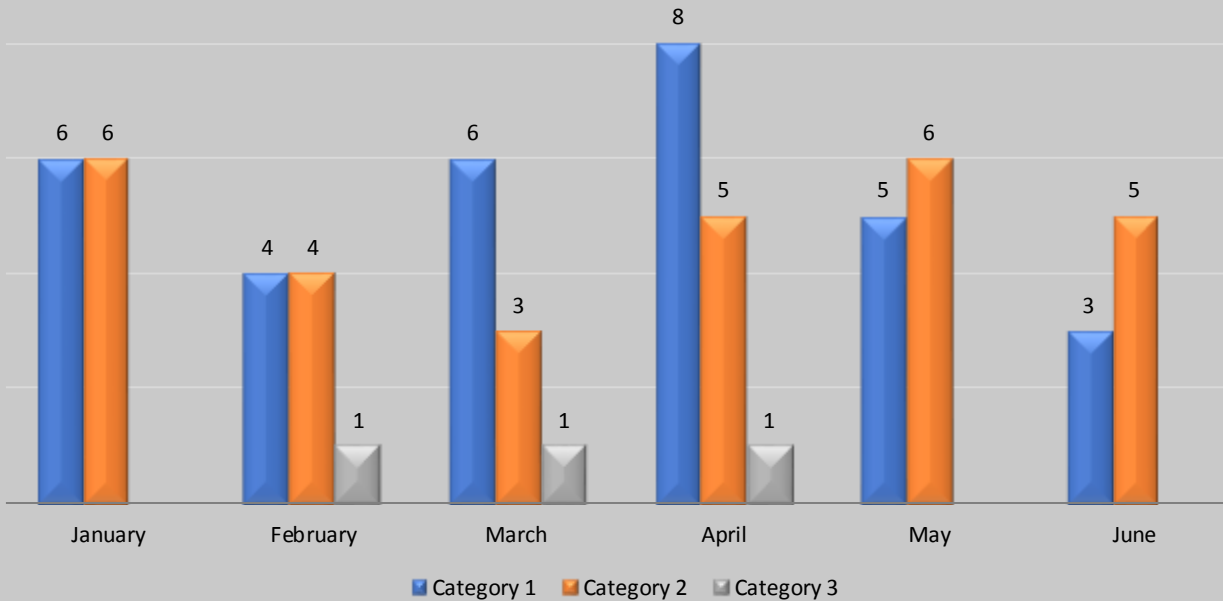

USE OF FORCE CONTRIBUTING FACTORS

*Mental history was only box marked on force report

TOTAL FORCE

Use of Force January - June 2016

Malibu / Lost Hills Station

TOTAL FORCE BY CATEGORY

Counts represent the number of actual Force Incidents EXCLUDING shootings.

USE OF FORCE CONTRIBUTING FACTORS

*Mental history was only box marked on force report

TOTAL FORCE

Use of Force January - June 2016

Palmdale Station

TOTAL FORCE BY CATEGORY

Counts represent the number of actual Force Incidents EXCLUDING shootings.

USE OF FORCE CONTRIBUTING FACTORS

*Mental history was only box marked on force report

TOTAL FORCE

Use of Force January - June 2016

Santa Clarita Station

TOTAL FORCE BY CATEGORY

Counts represent the number of actual Force Incidents EXCLUDING shootings.

USE OF FORCE CONTRIBUTING FACTORS

*Mental history was only box marked on force report

TOTAL FORCE

Use of Force January - June 2016

West Hollywood Station

TOTAL FORCE BY CATEGORY

Counts represent the number of actual Force Incidents EXCLUDING shootings.