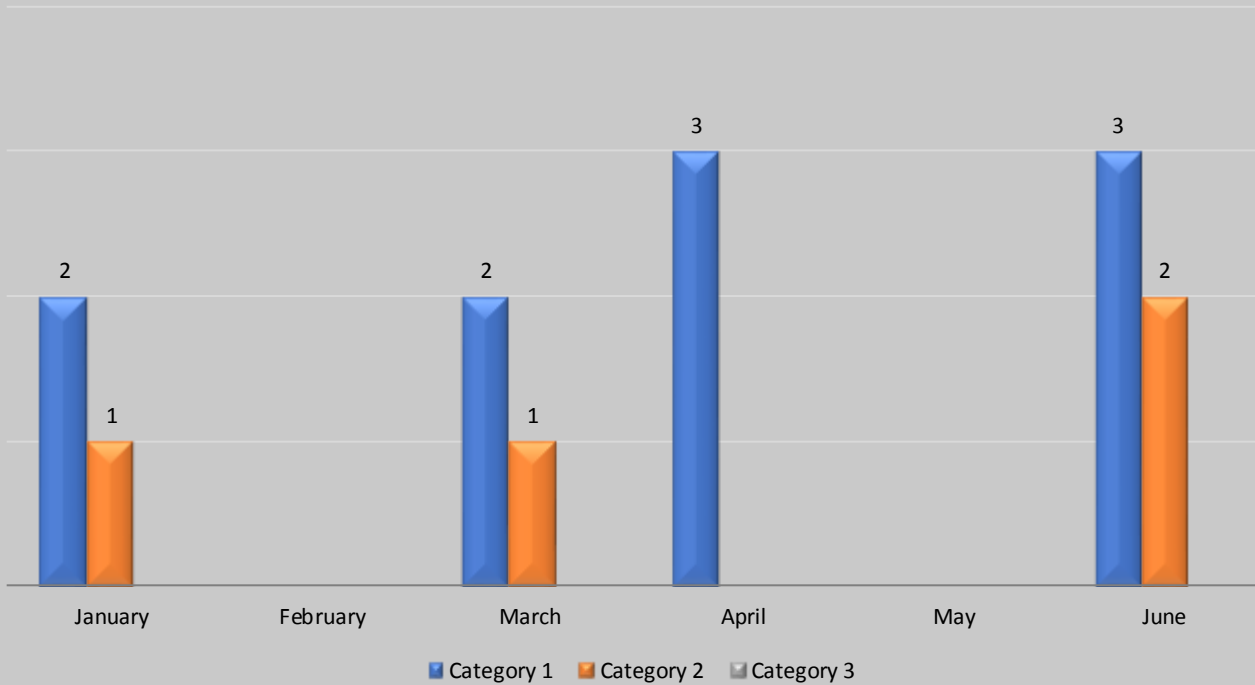

North Patrol Division

TOTAL FORCE BY STATION

Counts represent the number of actual Force Incidents EXCLUDING shootings.

Use of Force January - June 2016

Lancaster Station

TOTAL FORCE BY CATEGORY

Counts represent the number of actual Force Incidents EXCLUDING shootings.

USE OF FORCE CONTRIBUTING FACTORS

*Mental history was only box marked on force report

TOTAL FORCE

Use of Force January - June 2016

Malibu / Lost Hills Station

TOTAL FORCE BY CATEGORY

Counts represent the number of actual Force Incidents EXCLUDING shootings.

USE OF FORCE CONTRIBUTING FACTORS

*Mental history was only box marked on force report

TOTAL FORCE

Use of Force January - June 2016

Palmdale Station

TOTAL FORCE BY CATEGORY

Counts represent the number of actual Force Incidents EXCLUDING shootings.

USE OF FORCE CONTRIBUTING FACTORS

*Mental history was only box marked on force report

TOTAL FORCE

Use of Force January - June 2016

Santa Clarita Station

TOTAL FORCE BY CATEGORY

Counts represent the number of actual Force Incidents EXCLUDING shootings.