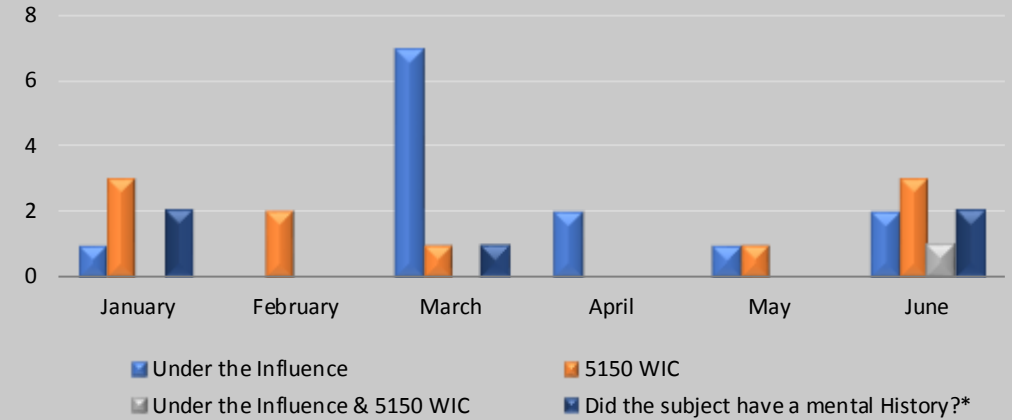

USE OF FORCE CONTRIBUTING FACTORS

*Mental history was only box marked on force report

TOTAL FORCE

Use of Force January - June 2016

Malibu / Lost Hills Station

TOTAL FORCE BY CATEGORY

Counts represent the number of actual Force Incidents EXCLUDING shootings.

USE OF FORCE CONTRIBUTING FACTORS

*Mental history was only box marked on force report

TOTAL FORCE

Use of Force January - June 2016

Palmdale Station

TOTAL FORCE BY CATEGORY

Counts represent the number of actual Force Incidents EXCLUDING shootings.

USE OF FORCE CONTRIBUTING FACTORS

*Mental history was only box marked on force report

TOTAL FORCE

Use of Force January - June 2016

Santa Clarita Station

TOTAL FORCE BY CATEGORY

Counts represent the number of actual Force Incidents EXCLUDING shootings.

USE OF FORCE CONTRIBUTING FACTORS

*Mental history was only box marked on force report

TOTAL FORCE

Use of Force January - June 2016

West Hollywood Station

TOTAL FORCE BY CATEGORY

Counts represent the number of actual Force Incidents EXCLUDING shootings.