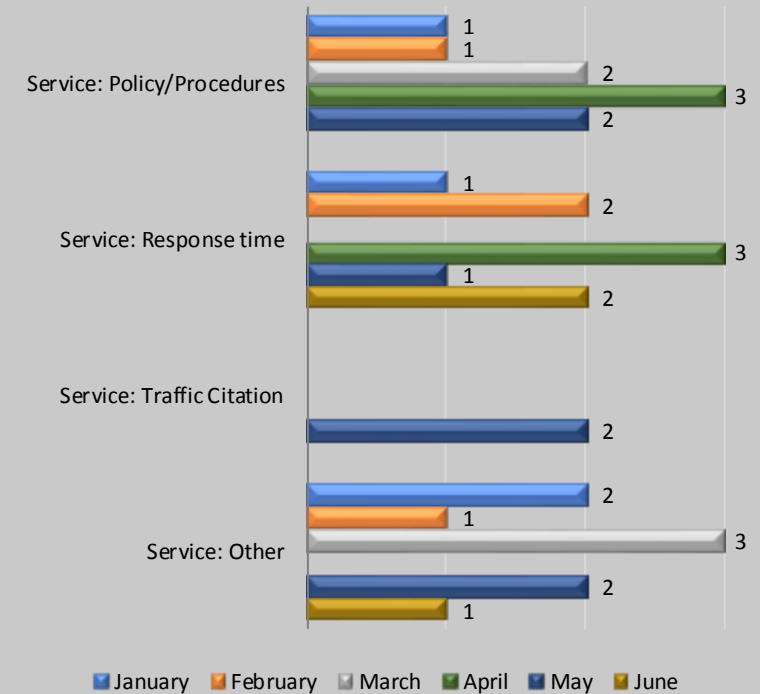

SERVICE COMPLAINTS BY CATEGORY