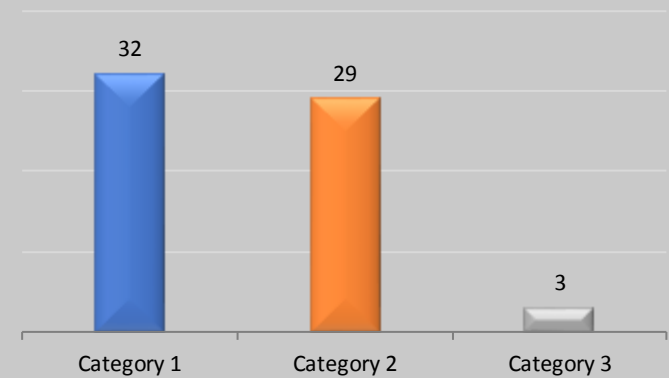

USE OF FORCE CONTRIBUTING FACTORS

*Mental history was only box marked on force report

TOTAL FORCE

Use of Force January - June 2016

Malibu / Lost Hills Station

TOTAL FORCE BY CATEGORY

Counts represent the number of actual Force Incidents EXCLUDING shootings.

USE OF FORCE CONTRIBUTING FACTORS

*Mental history was only box marked on force report

TOTAL FORCE

Use of Force January - June 2016

Palmdale Station

TOTAL FORCE BY CATEGORY

Counts represent the number of actual Force Incidents EXCLUDING shootings.

USE OF FORCE CONTRIBUTING FACTORS

*Mental history was only box marked on force report

TOTAL FORCE

Use of Force January - June 2016

Santa Clarita Station

TOTAL FORCE BY CATEGORY

Counts represent the number of actual Force Incidents EXCLUDING shootings.