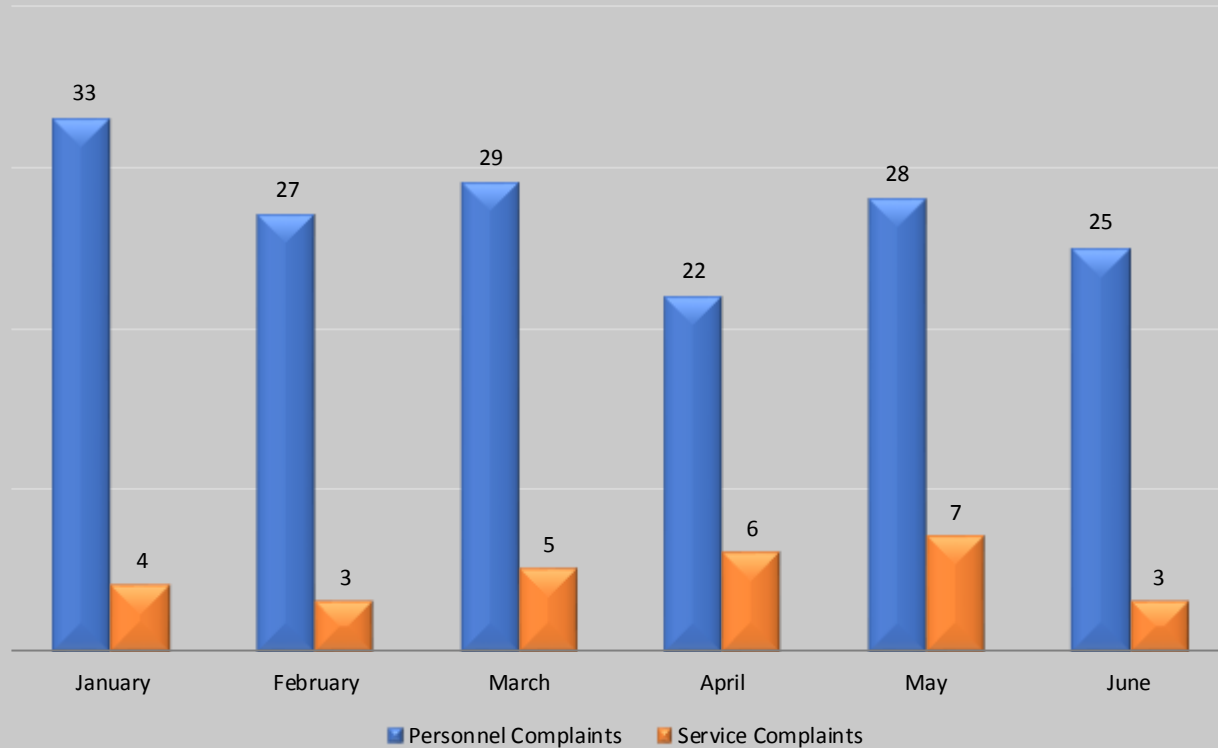

Watch Commander Service Comment Reports Complaints – Personnel & Service January - June 2016 *North Patrol Division*

WCSCR's

Total number of dispositions may not match total number of complaints as each form may have more than one named personnel on it.