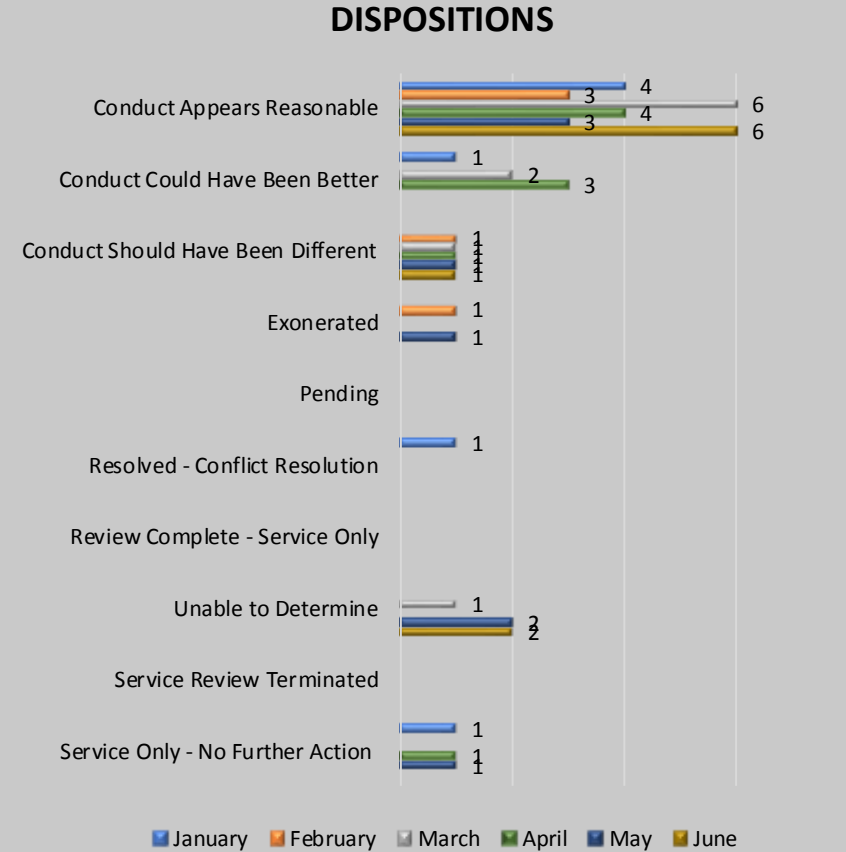

Watch Commander Service Comment Reports Complaints – Personnel & Service January - June 2016 *Malibu / Lost Hills Station*

PERSONNEL COMPLAINTS BY CATEGORY

SERVICE COMPLAINTS BY CATEGORY

Total complaints form counts may not match personnel or service complaints, as each complaint form may have more than one complaint category.

Watch Commander Service Comment Reports Complaints – Personnel & Service January - June 2016 Palmdale Station

WCSCR's

DISPOSITIONS

Total number of dispositions may not match total number of complaints as each form may have more than one named personnel on it.

Watch Commander Service Comment Reports Complaints – Personnel & Service January - June 2016 *Palmdale Station*

PERSONNEL COMPLAINTS BY CATEGORY

SERVICE COMPLAINTS BY CATEGORY

Total complaints form counts may not match personnel or service complaints, as each complaint form may have more than one complaint category.

Watch Commander Service Comment Reports Complaints – Personnel & Service January - June 2016 *Santa Clarita Station*

Total number of dispositions may not match total number of complaints as each form may have more than one named personnel on it.