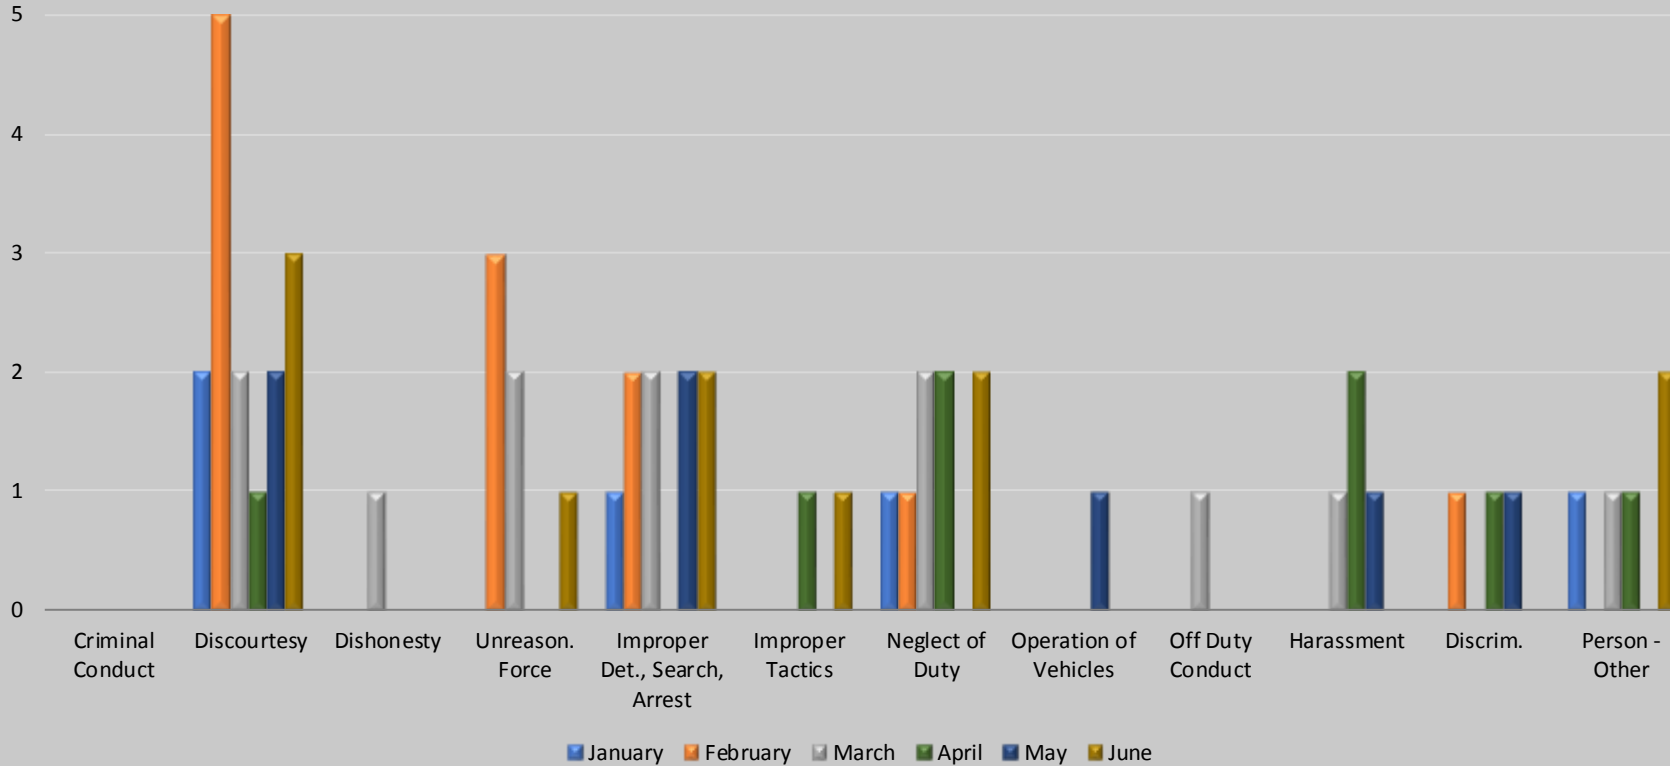

PERSONNEL COMPLAINTS BY CATEGORY